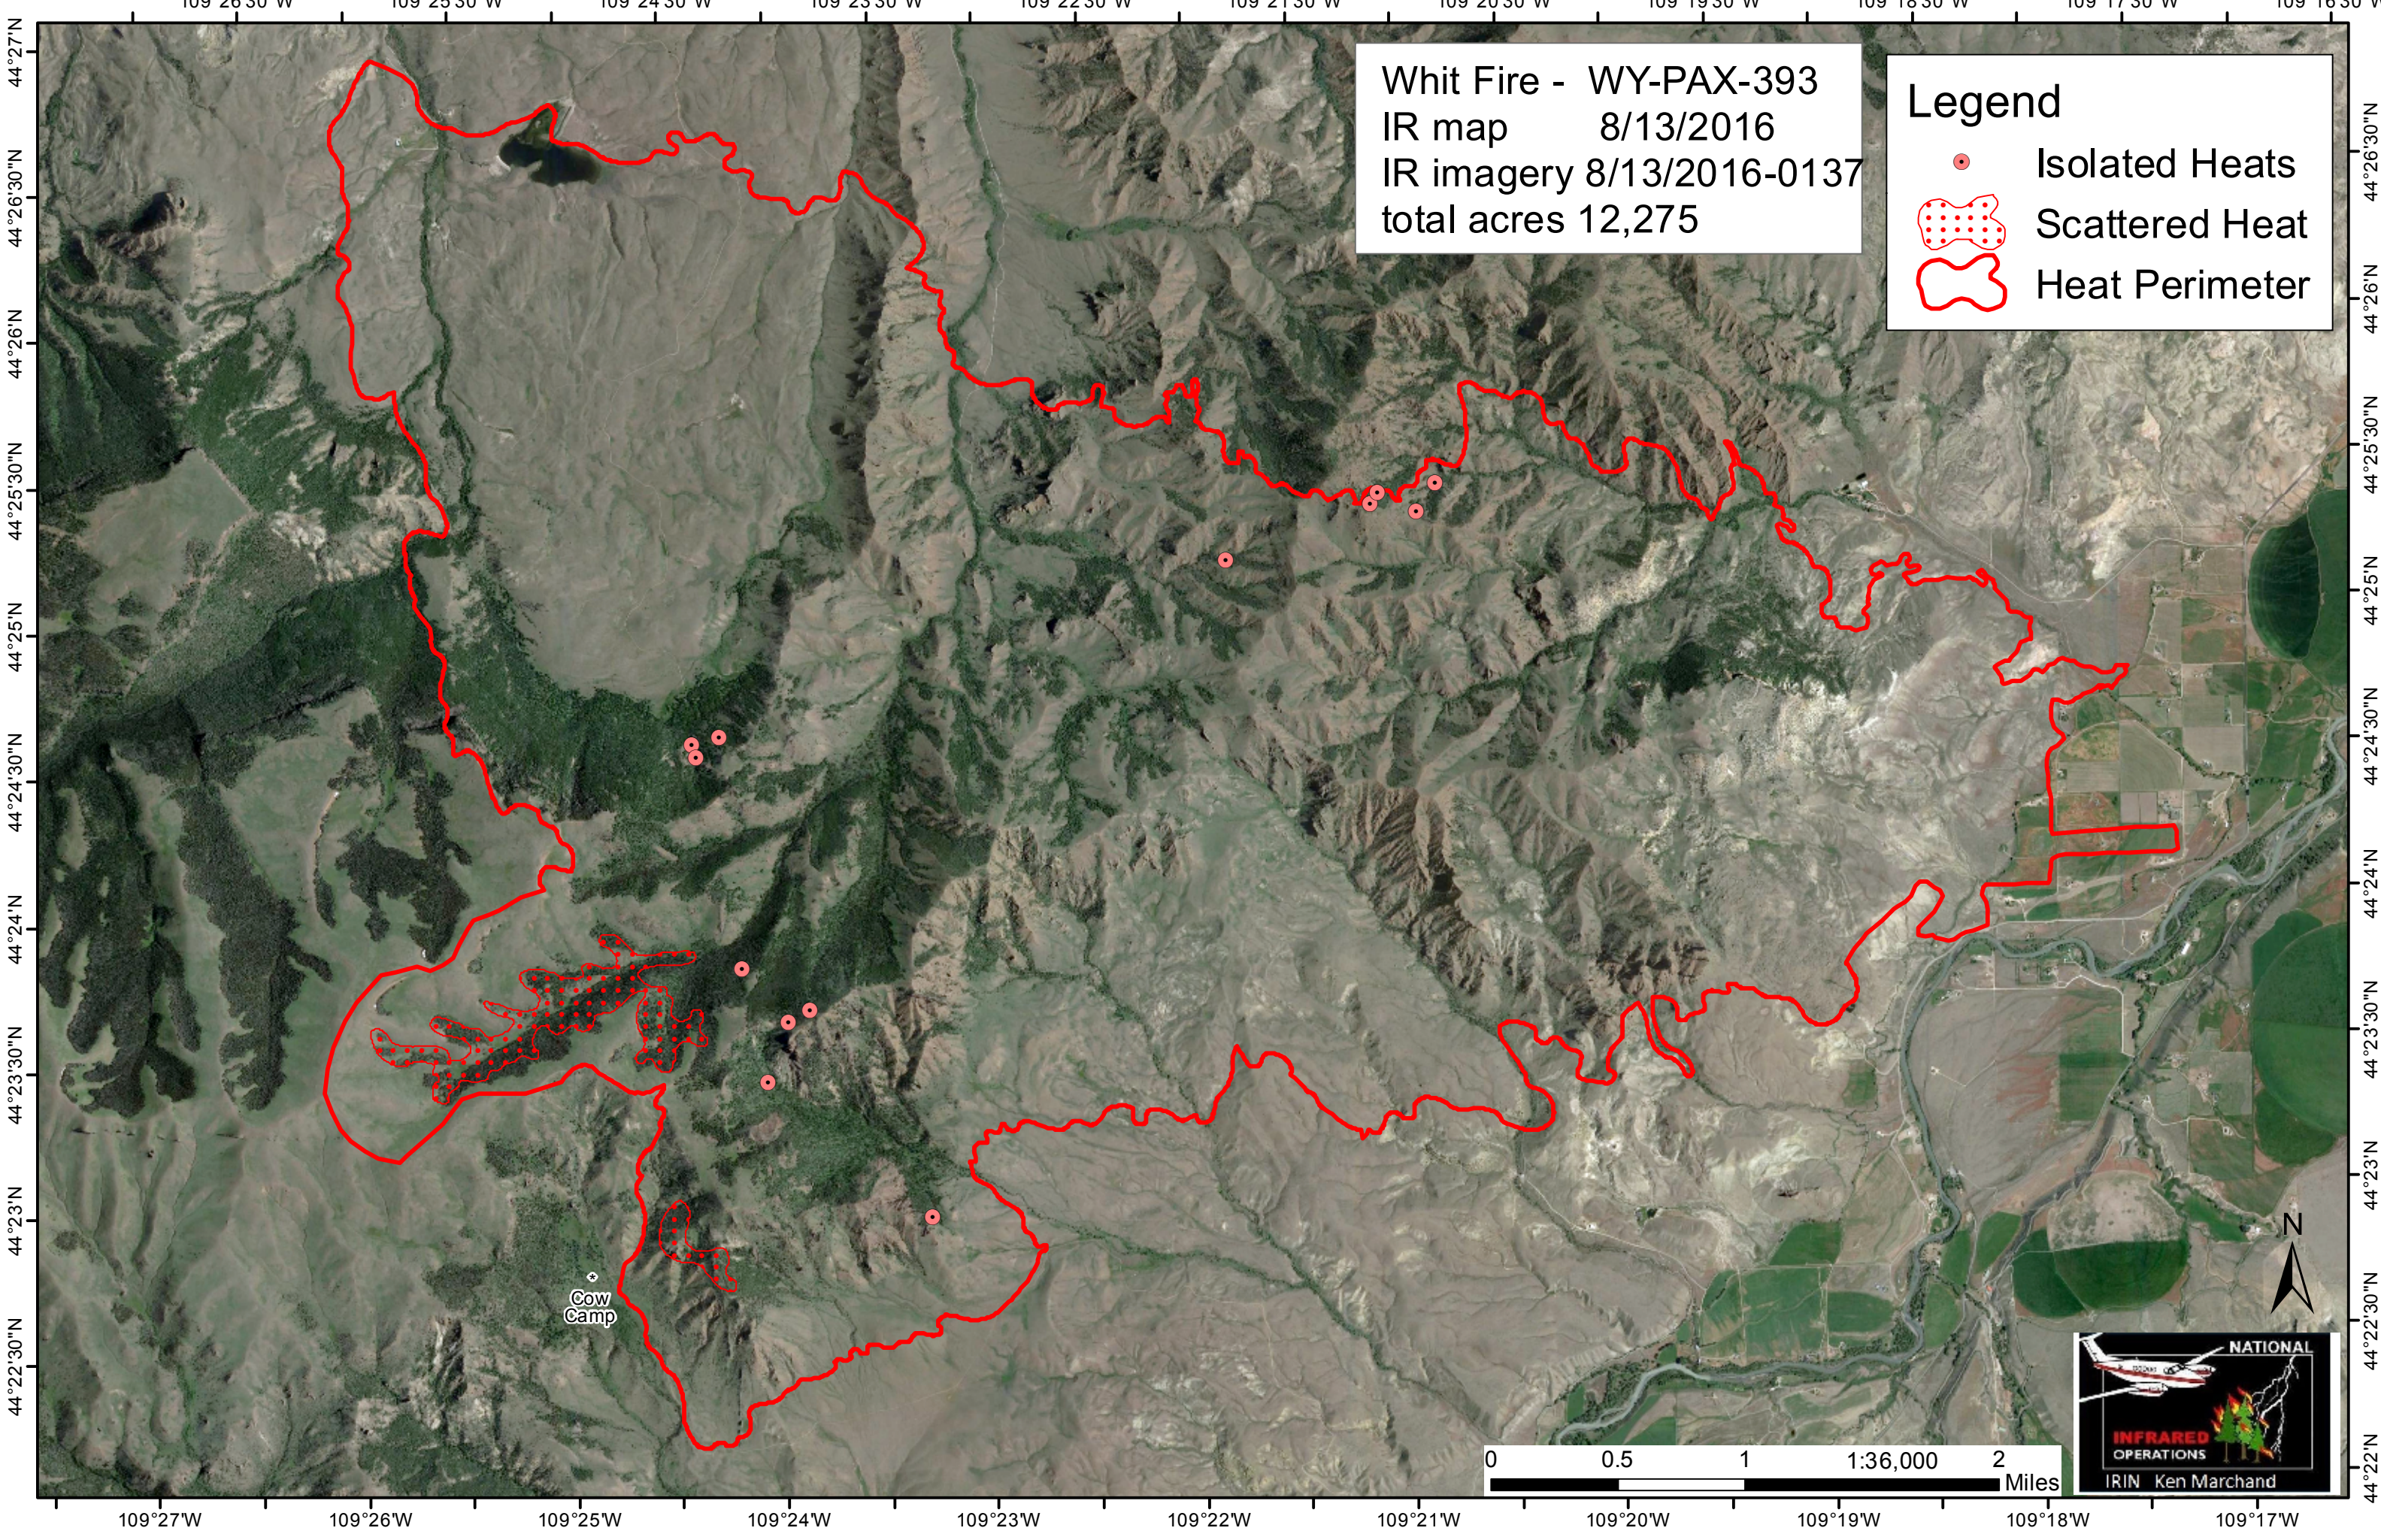

Whit Fire - WY-PAX-393
IR map 8/13/2016
IR imagery 8/13/2016-0137
total acres 12,275

Legend

- Isolated Heats
- ◻ Scattered Heat
- Heat Perimeter

0 0.5 1 1:36,000 2 Miles

Cow Camp