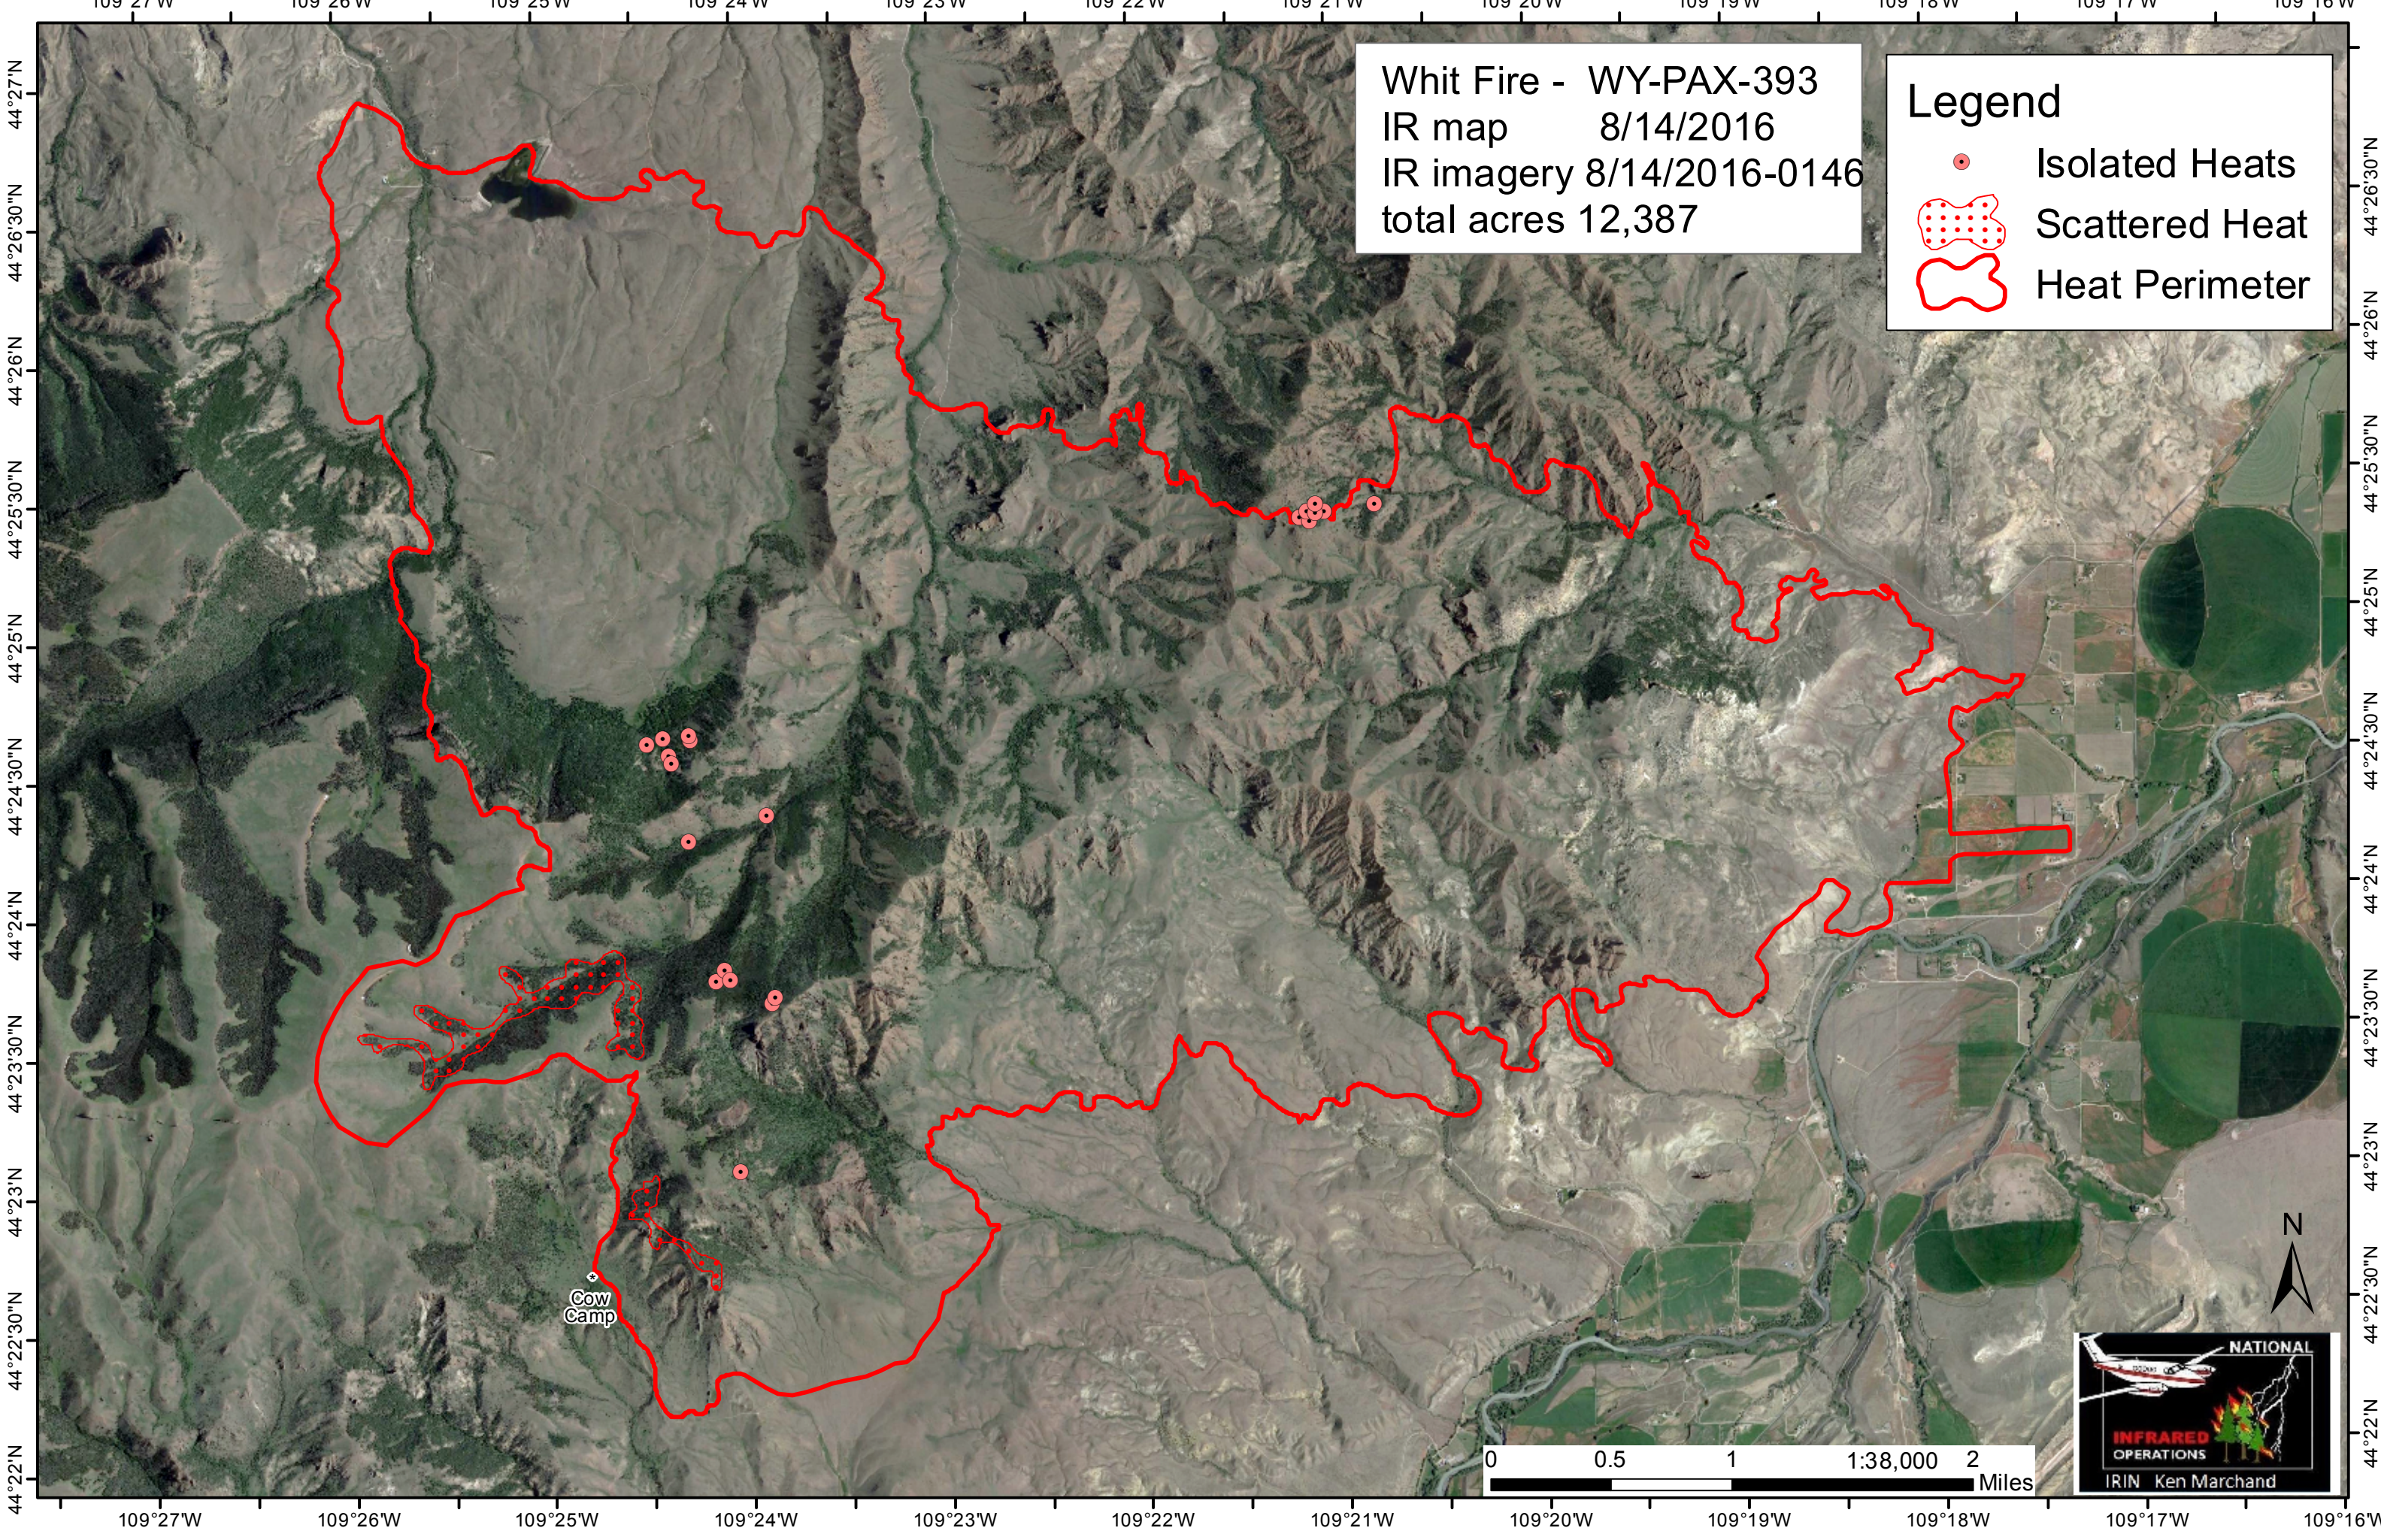

Whit Fire - WY-PAX-393
IR map 8/14/2016
IR imagery 8/14/2016-0146
total acres 12,387

Legend

- Isolated Heats
- ◻ Scattered Heat
- Heat Perimeter

Cow Camp

0 0.5 1 1:38,000 2 Miles