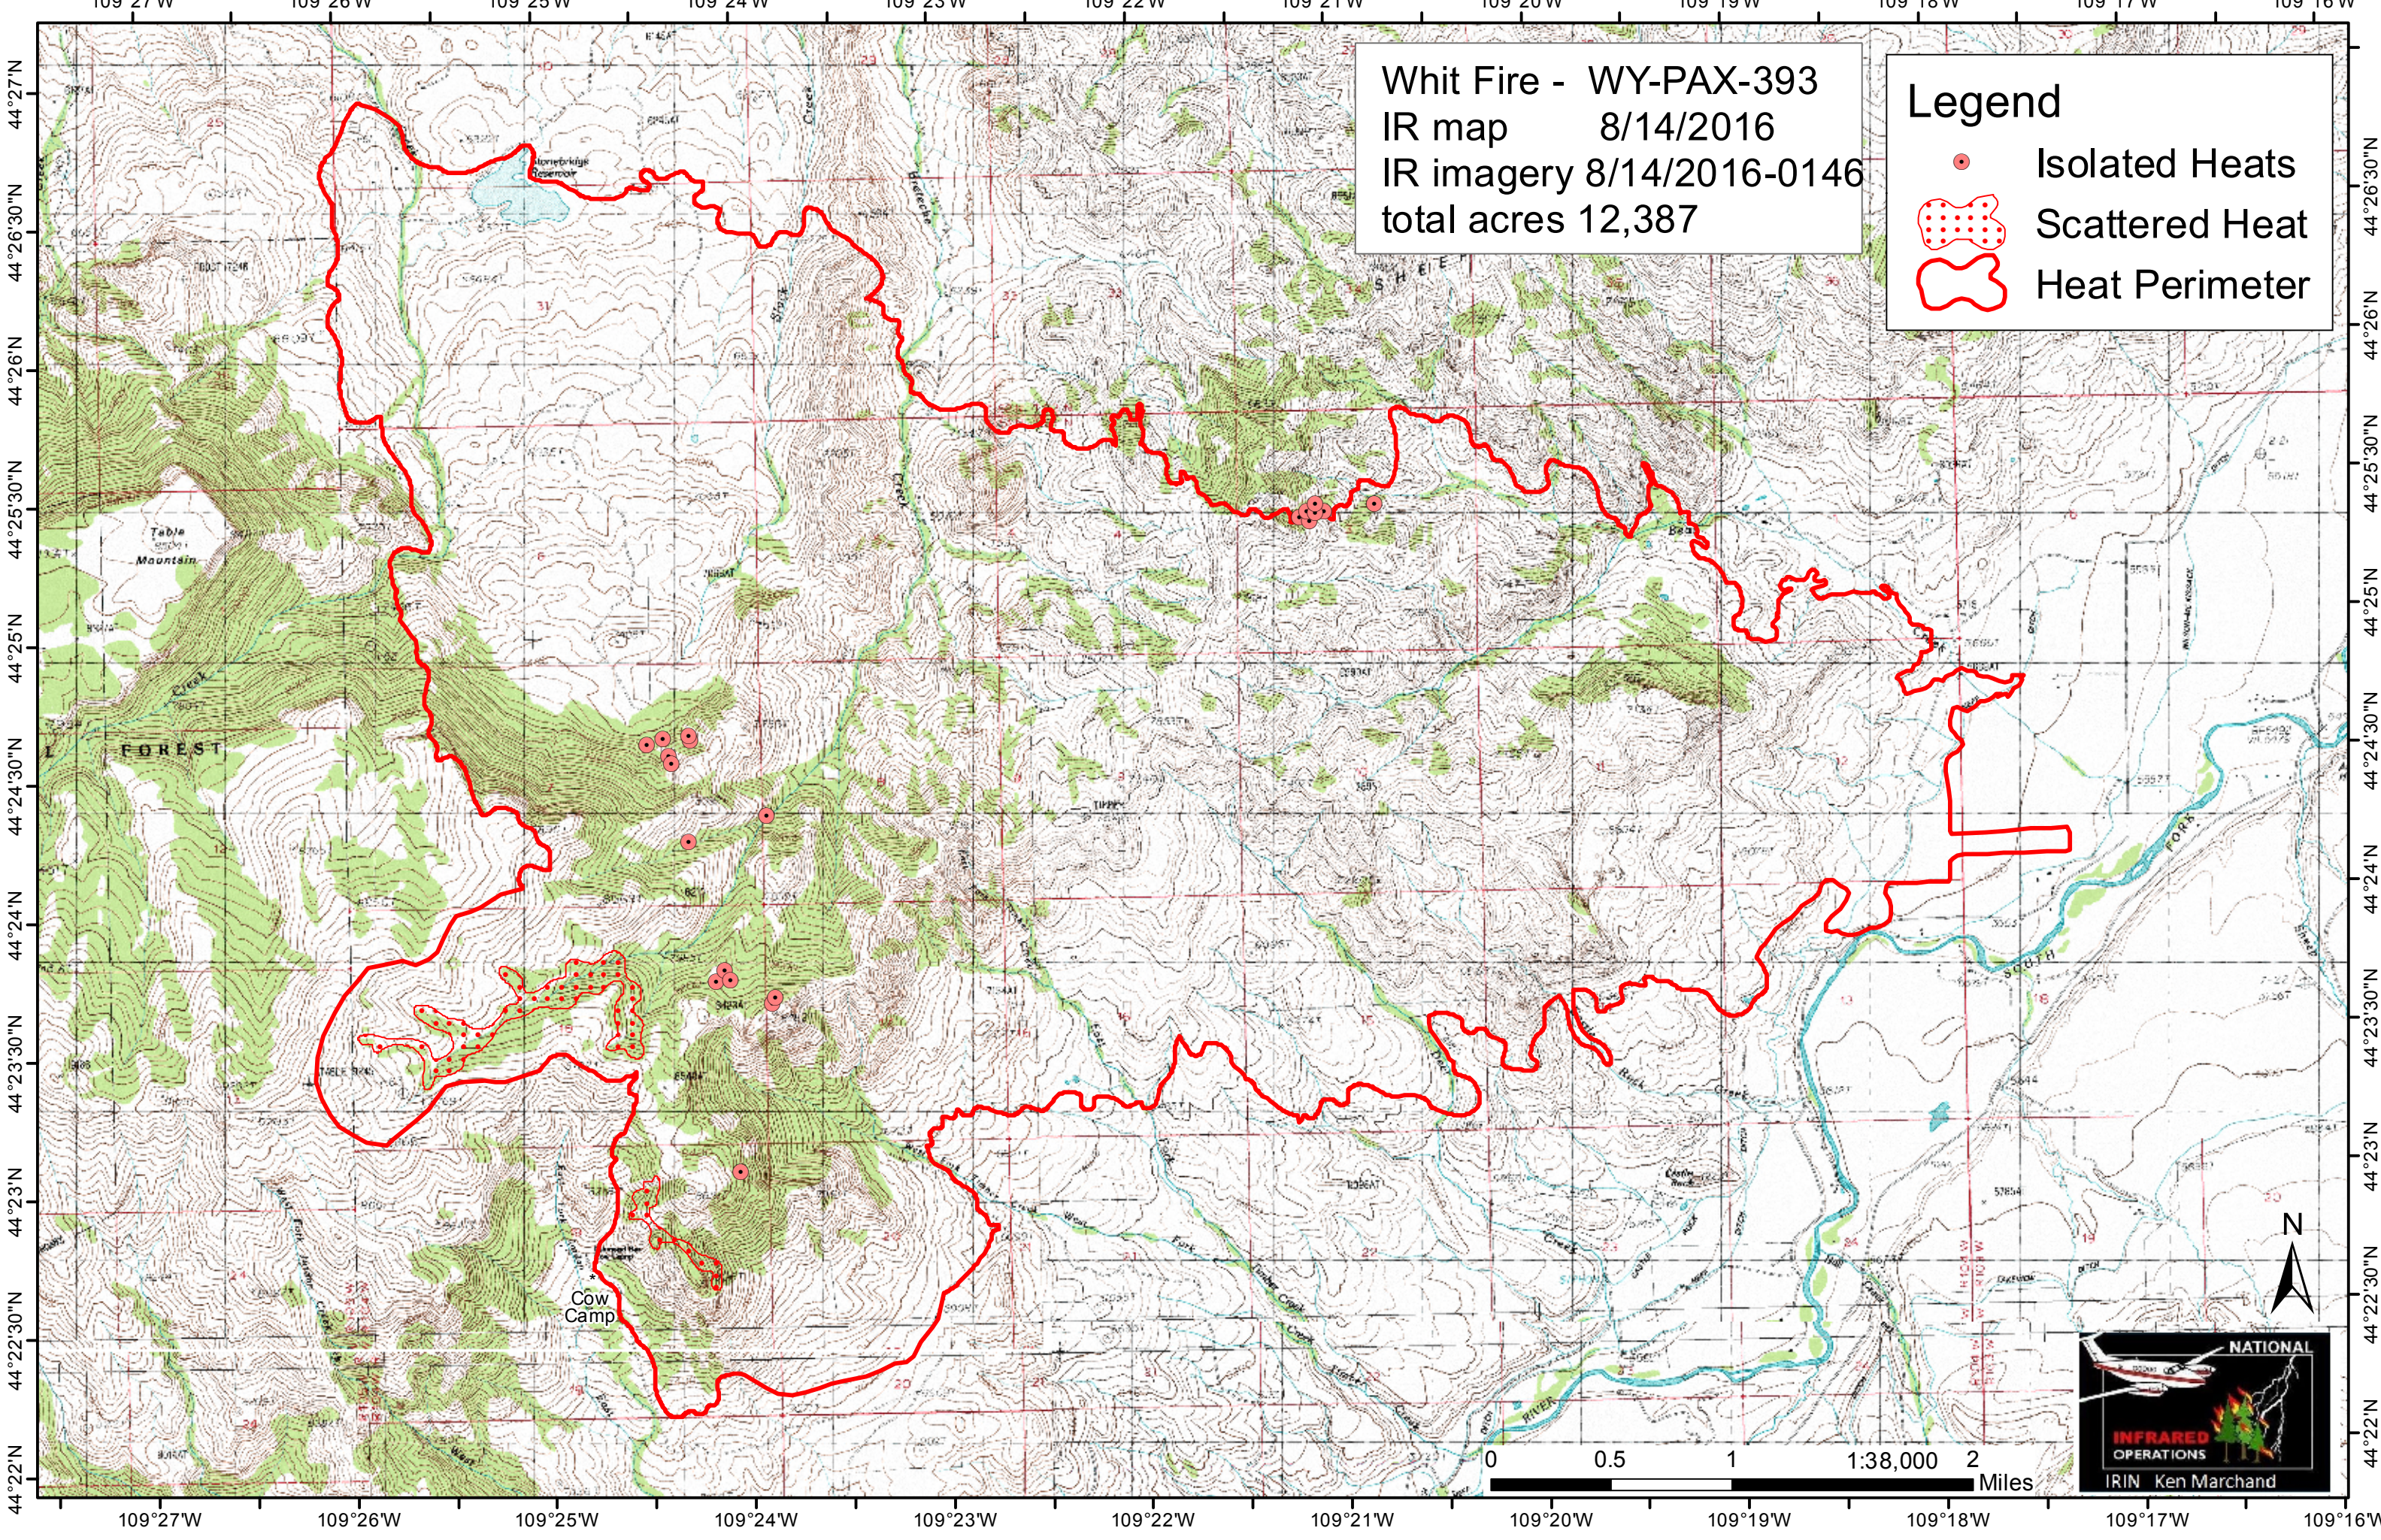

Whit Fire - WY-PAX-393
IR map 8/14/2016
IR imagery 8/14/2016-0146
total acres 12,387

Legend

- Isolated Heats
- ◻ Scattered Heat
- Heat Perimeter

0 0.5 1 1.38,000 2 Miles