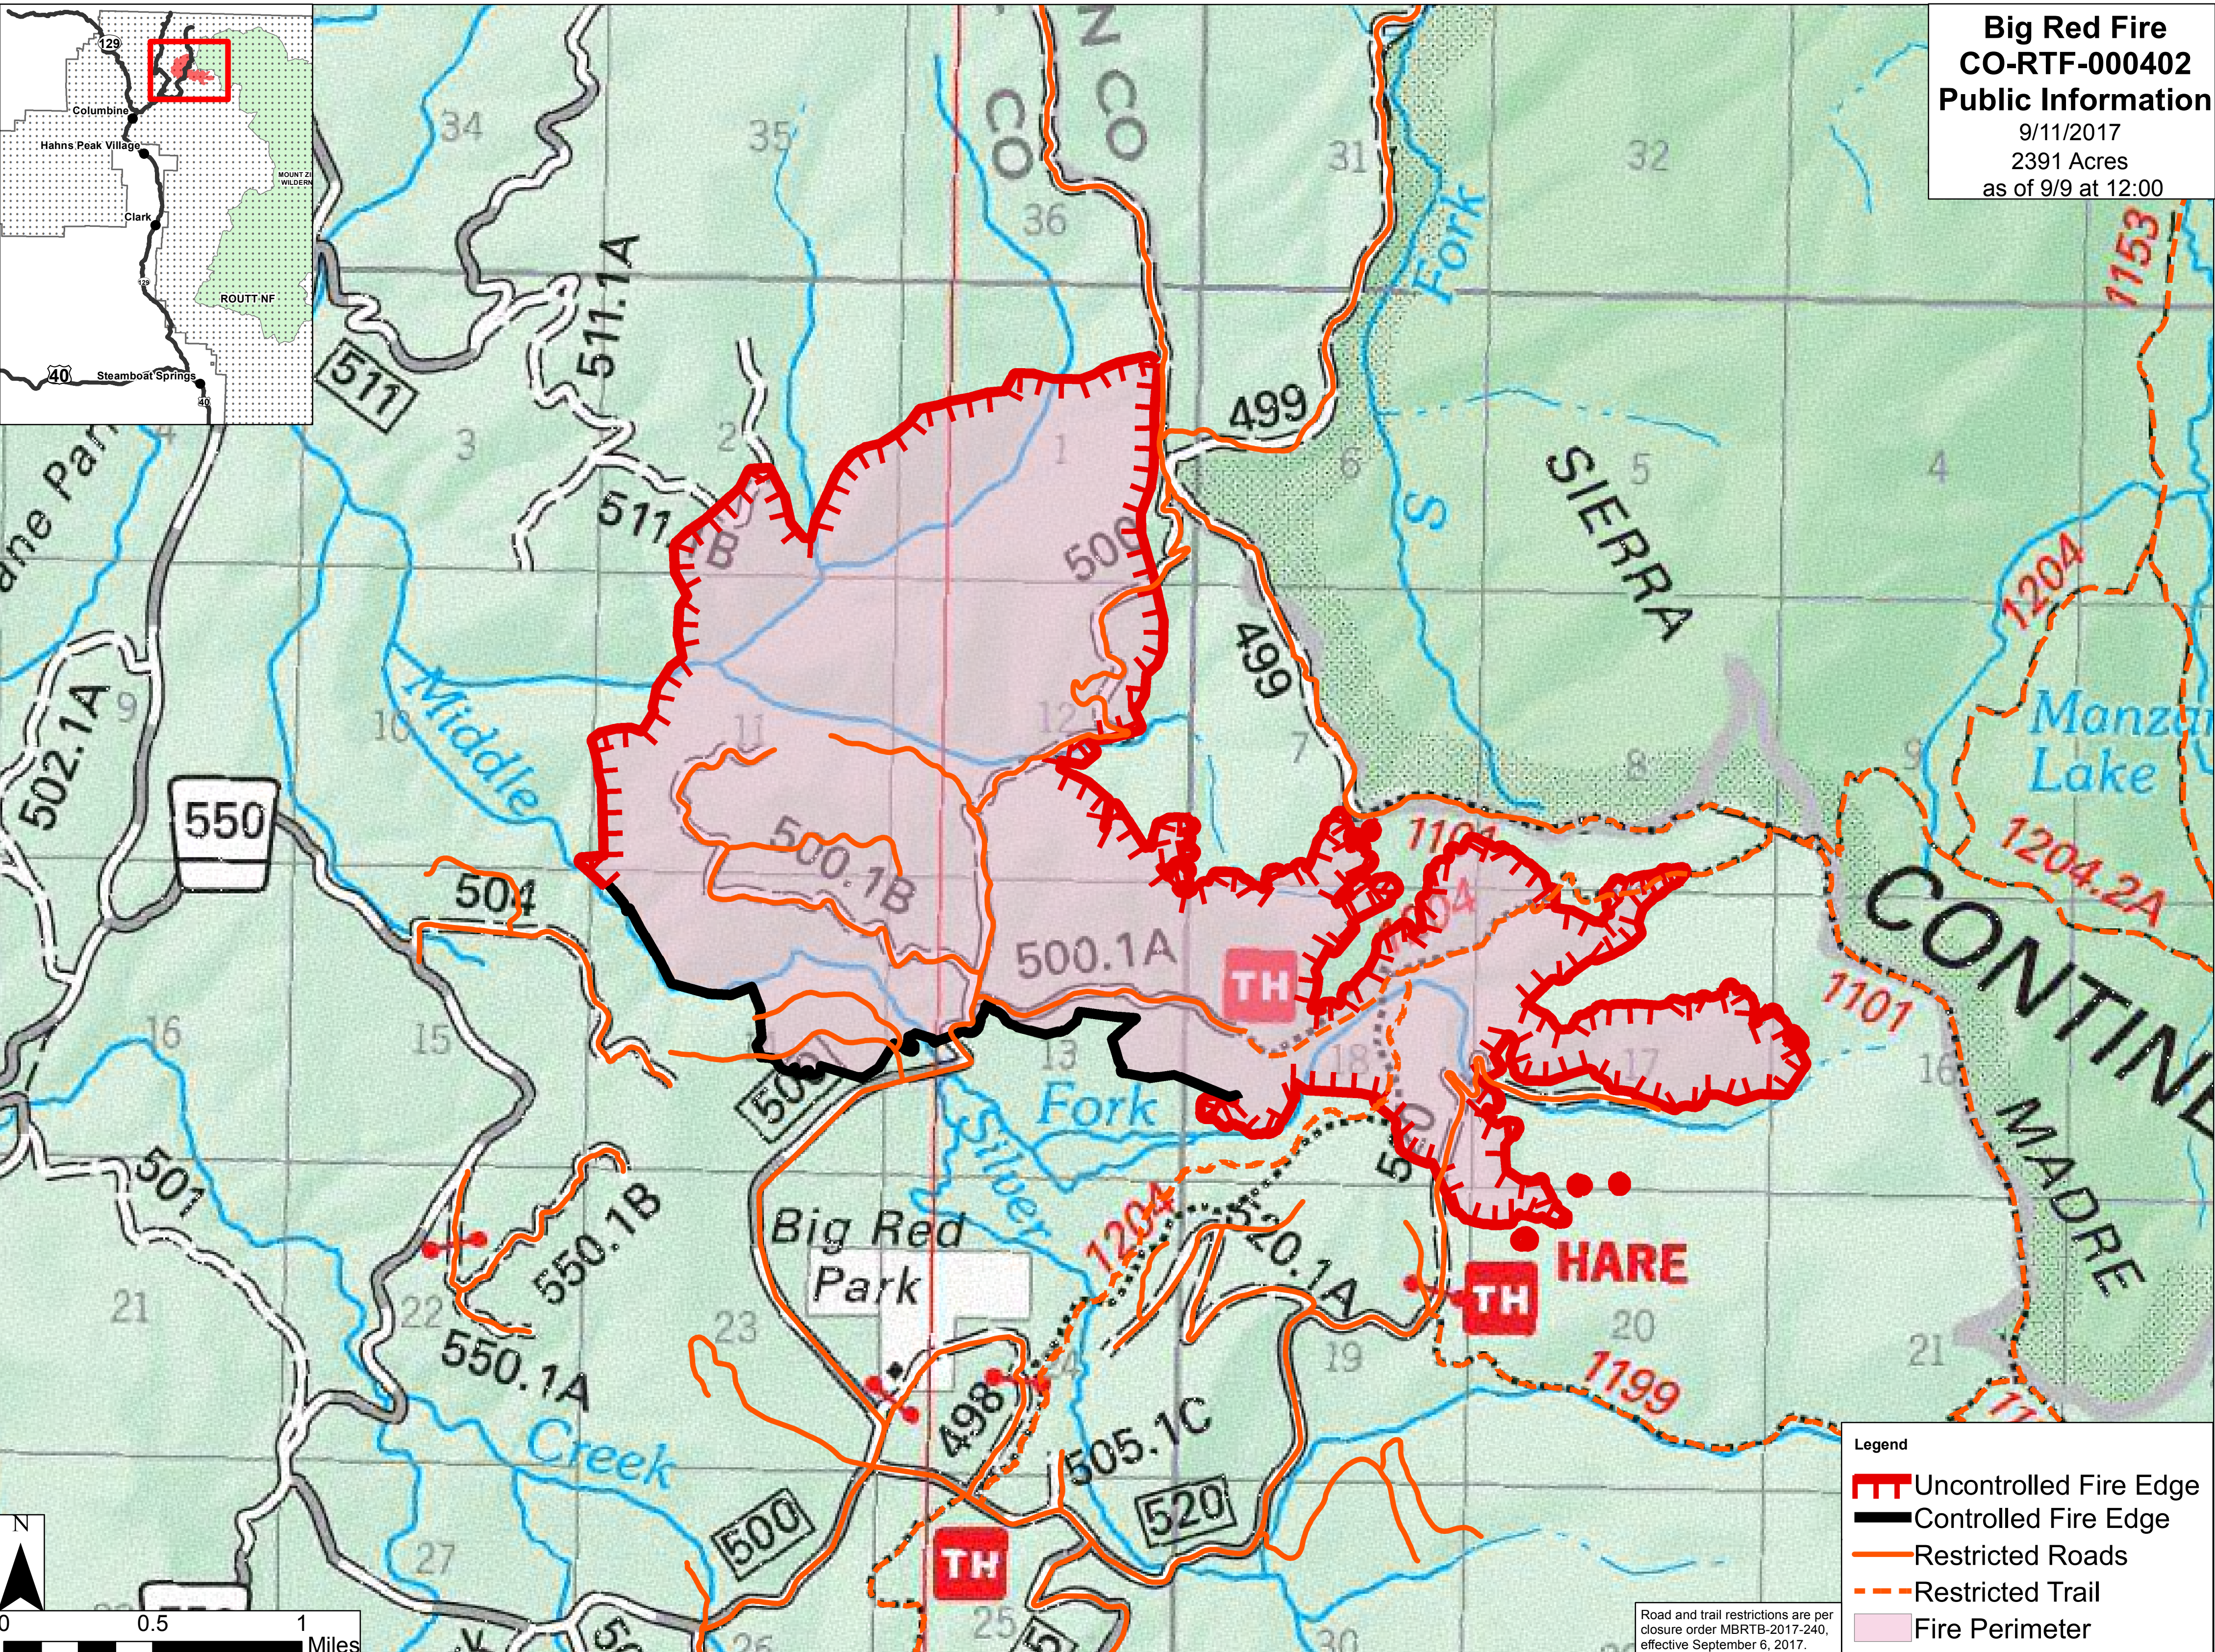

Big Red Fire
CO-RTF-000402
Public Information
 9/11/2017
 2391 Acres
 as of 9/9 at 12:00

Legend

- Uncontrolled Fire Edge
- Controlled Fire Edge
- Restricted Roads
- Restricted Trail
- Fire Perimeter

Road and trail restrictions are per closure order MBRTB-2017-240, effective September 6, 2017.