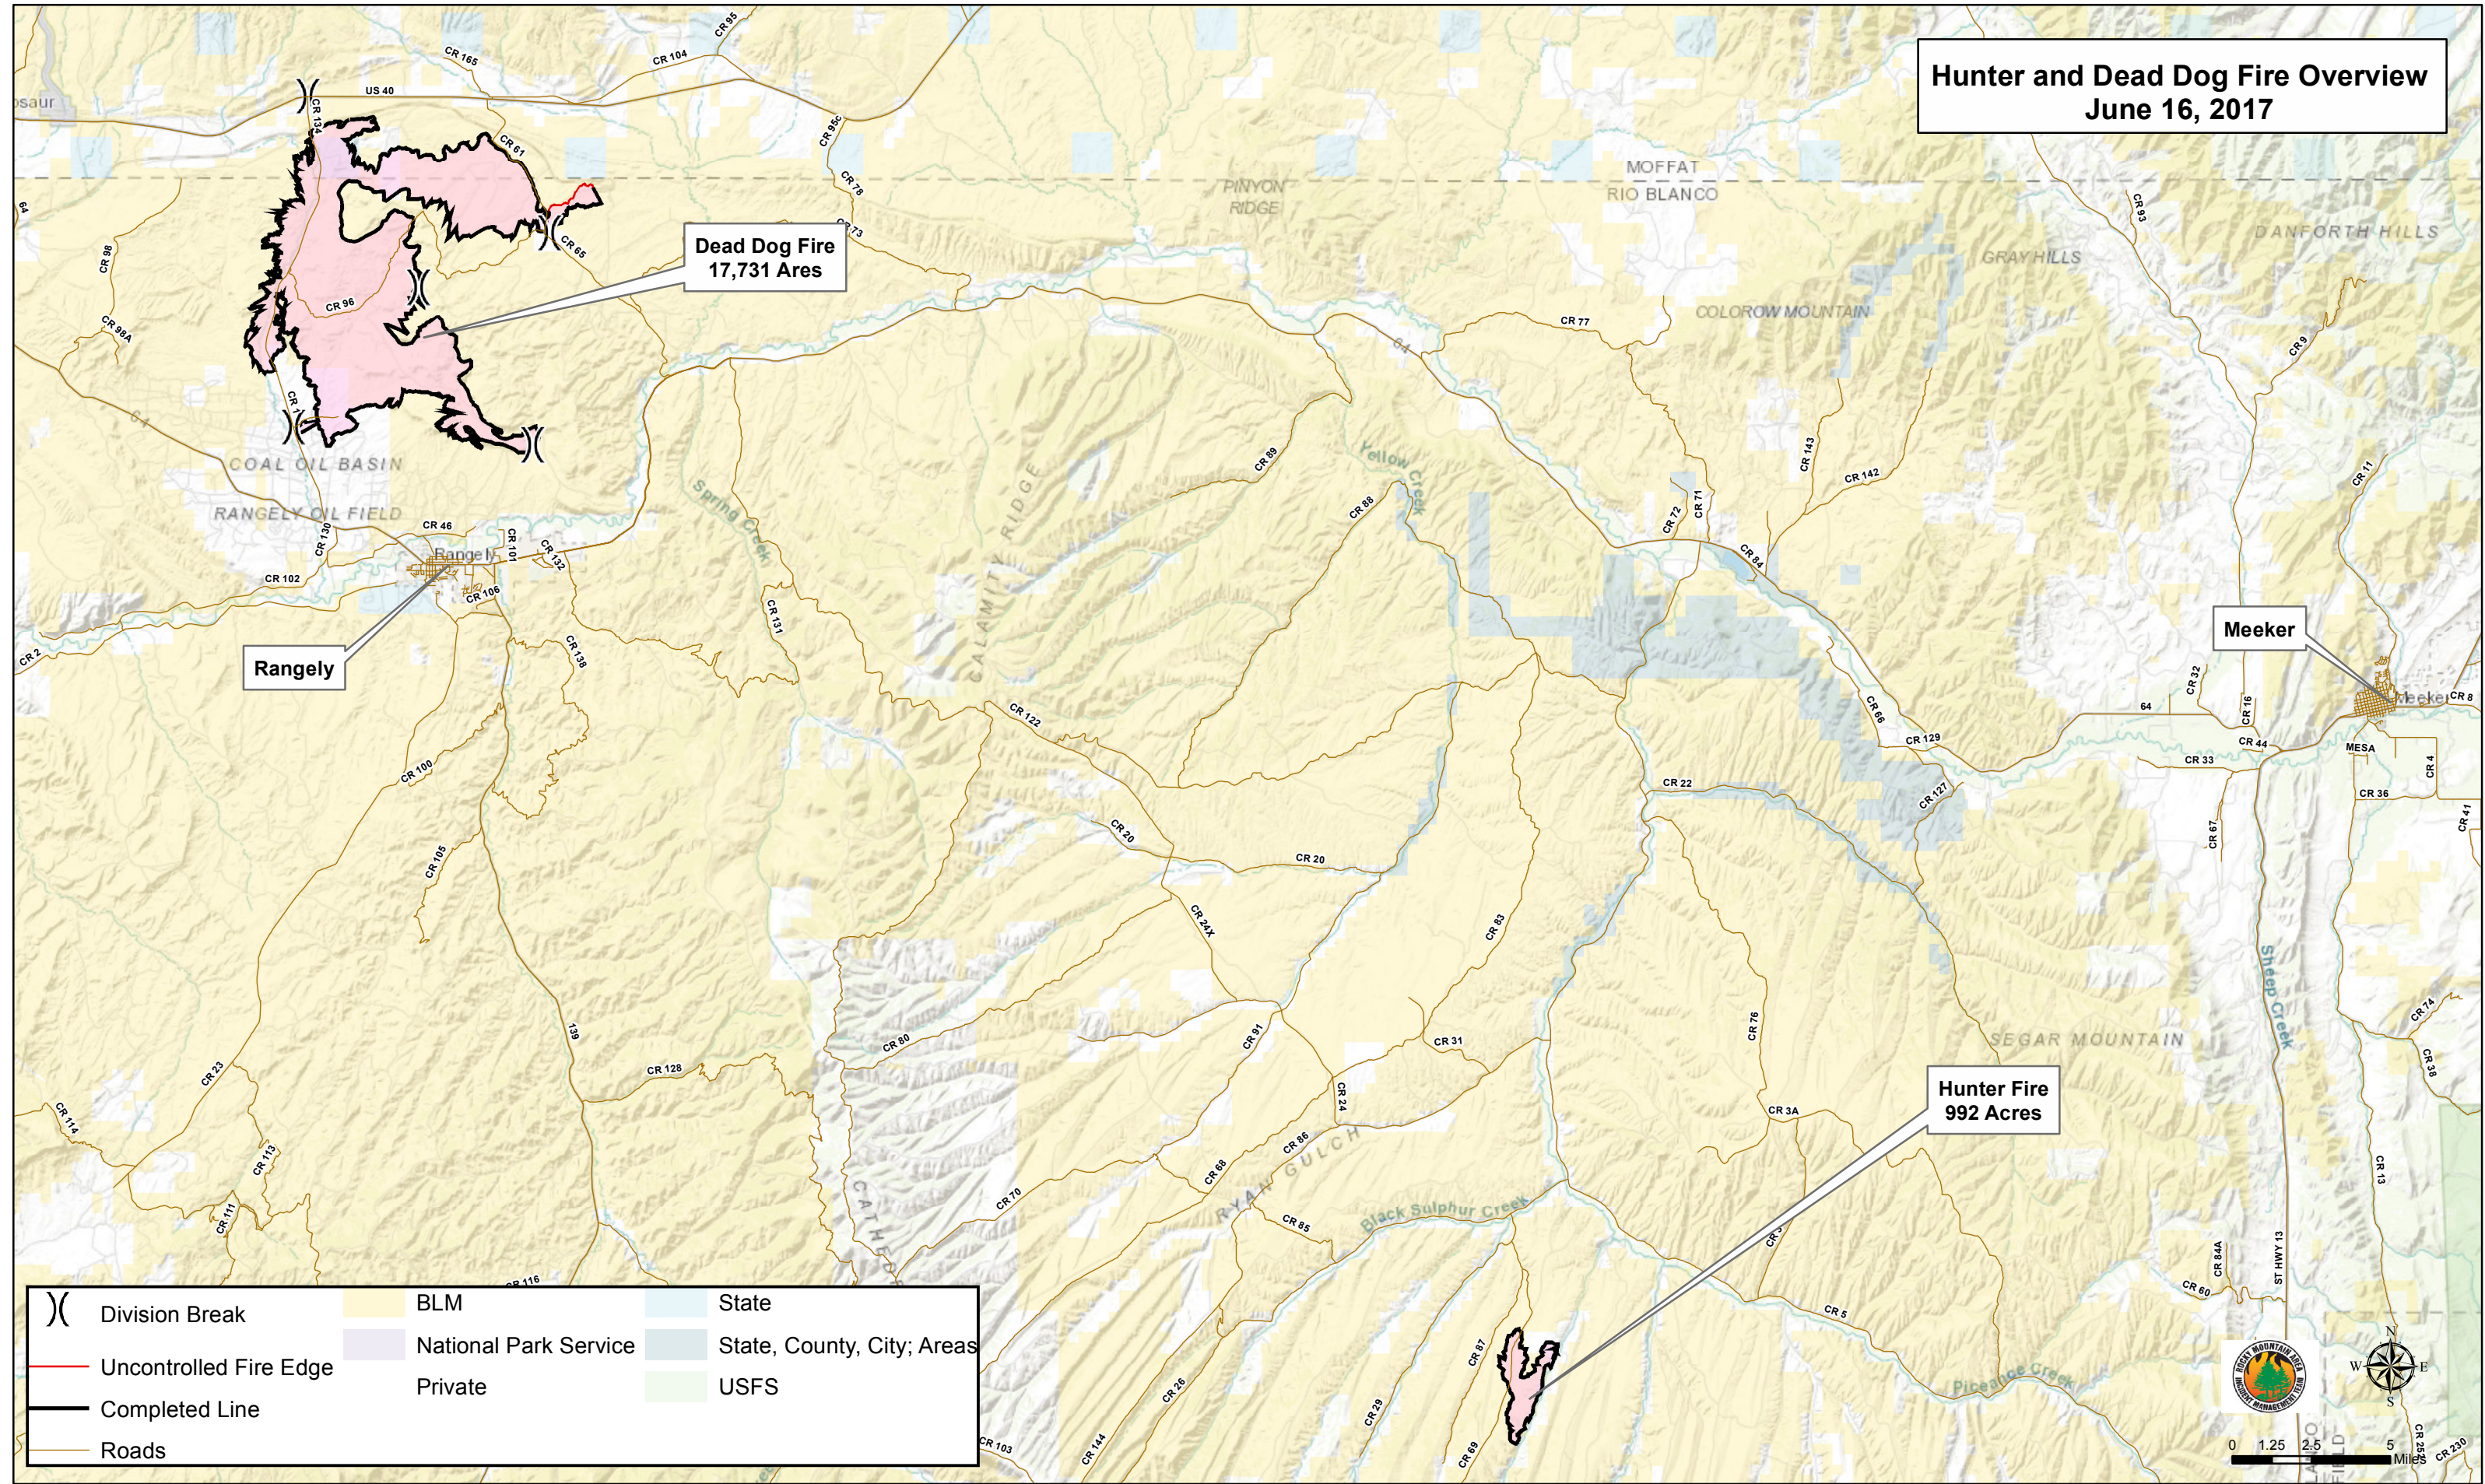

# Hunter and Dead Dog Fire Overview June 16, 2017

Rangely

Dead Dog Fire  
17,731 Acres

Meeker

Hunter Fire  
992 Acres

	Division Break		BLM		State
	Uncontrolled Fire Edge		National Park Service Private		State, County, City; Areas
	Completed Line		USFS		
	Roads				