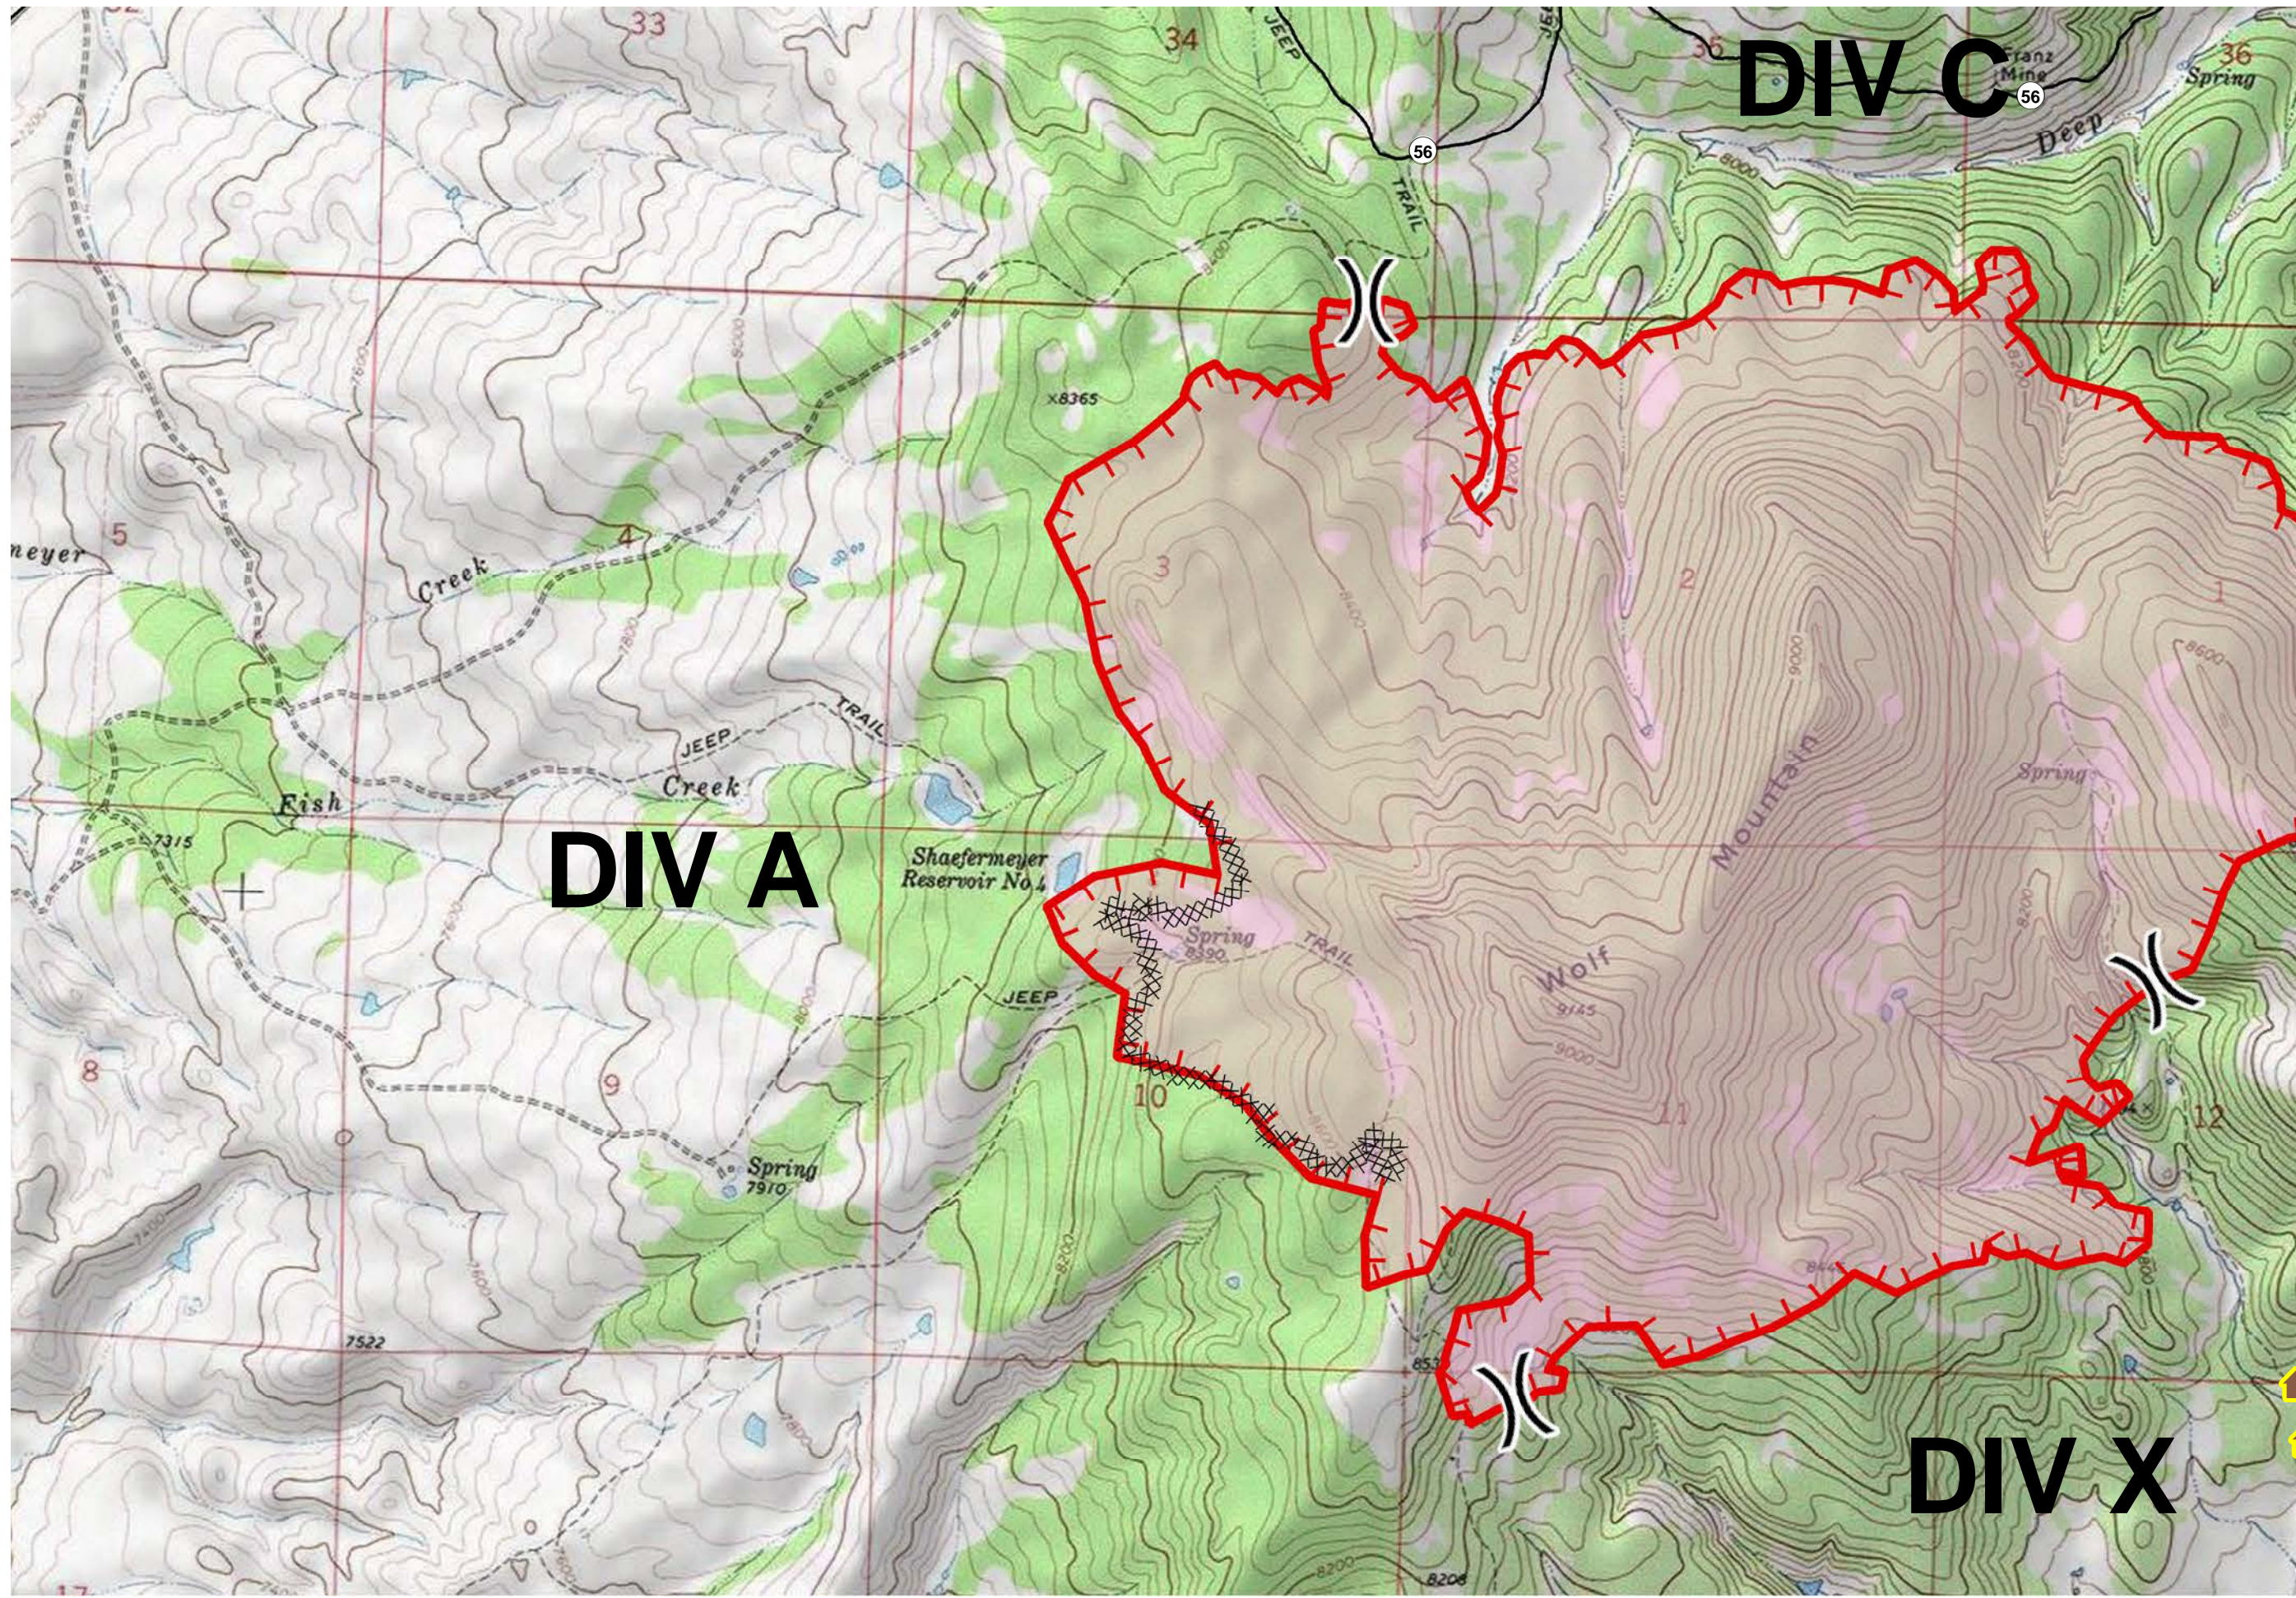

DEEP CREEK FIRE

09/07/2017 Day Shift **DIV A**

CO-RTX-456

- Address Points
- Wildfire Daily Fire Perimeter
- Uncontrolled Fire Edge
- Completed Dozer Line
- COUNTY PUBLIC ROAD
- Division Break

2,287 Acres
as of 1000 hrs
09/06/2017

Miles
0 0.275 0.55