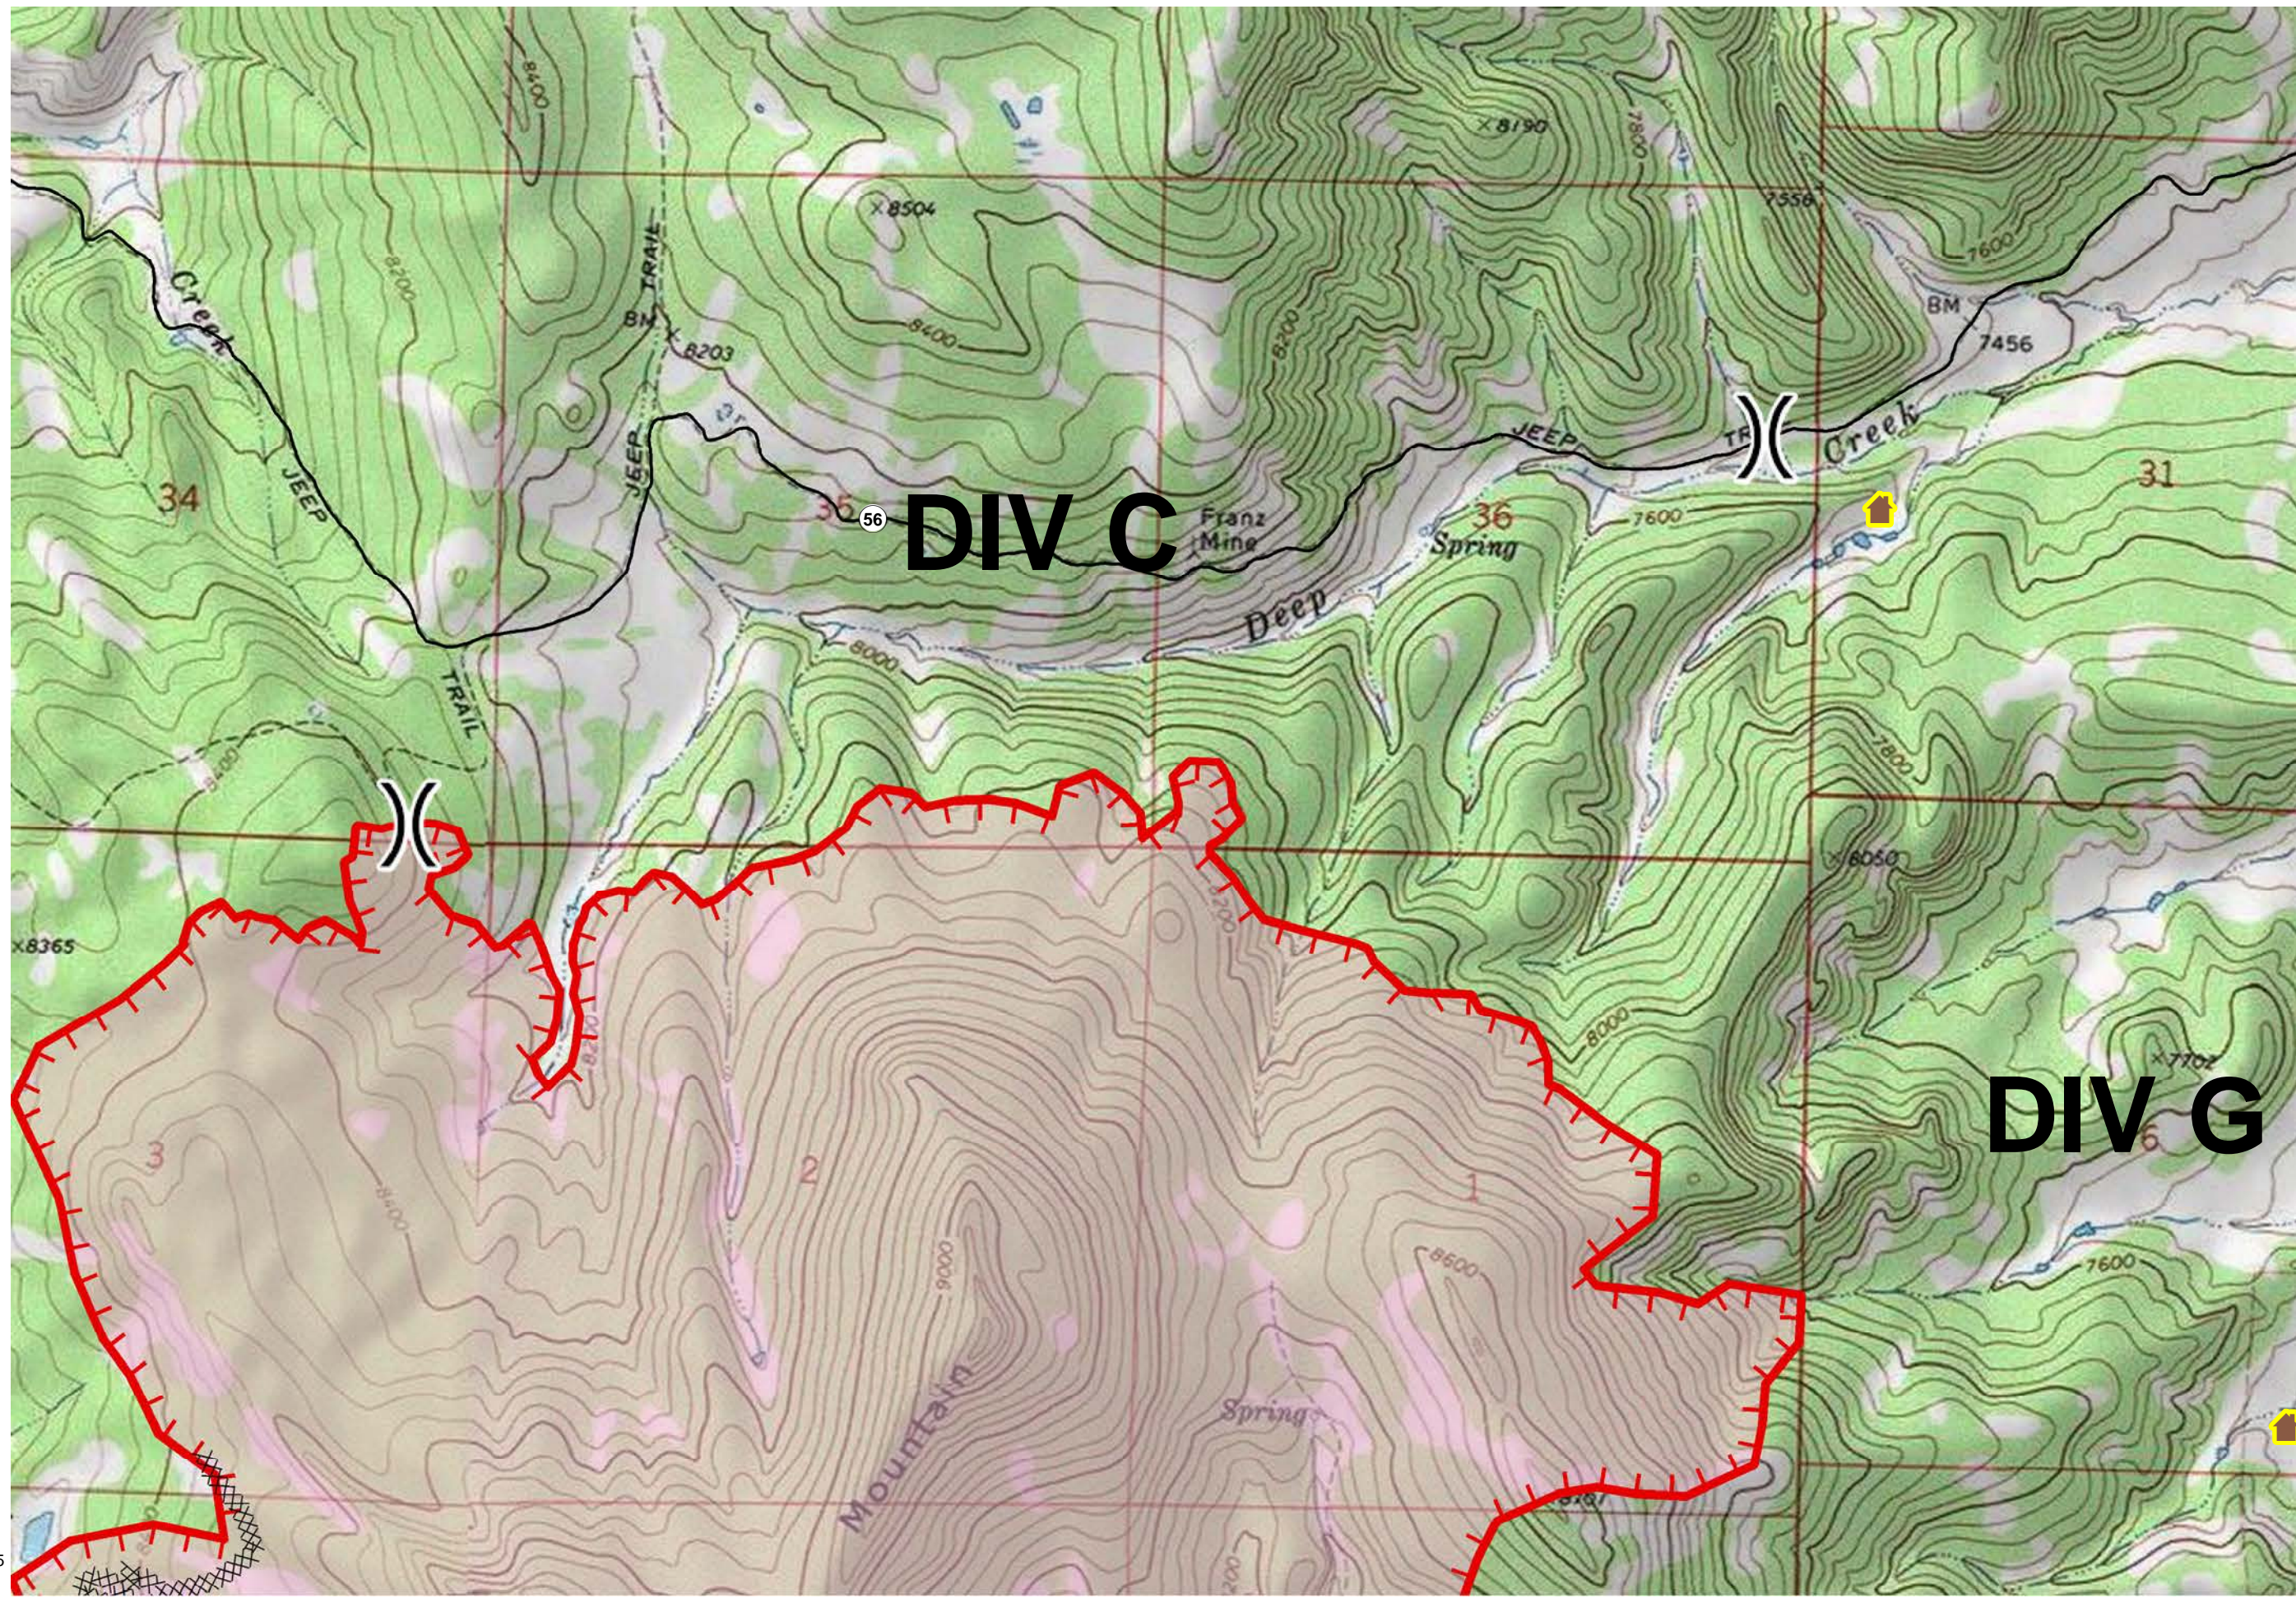

DEEP CREEK FIRE

09/07/2017 Day Shift **DIV C**

CO-RTX-456

- Address Points
- Wildfire Daily Fire Perimeter
- Uncontrolled Fire Edge
- Completed Dozer Line
- COUNTY PUBLIC ROAD
- Division Break

2,287 Acres
as of 1000 hrs
09/06/2017

Miles
0 0.225 0.45