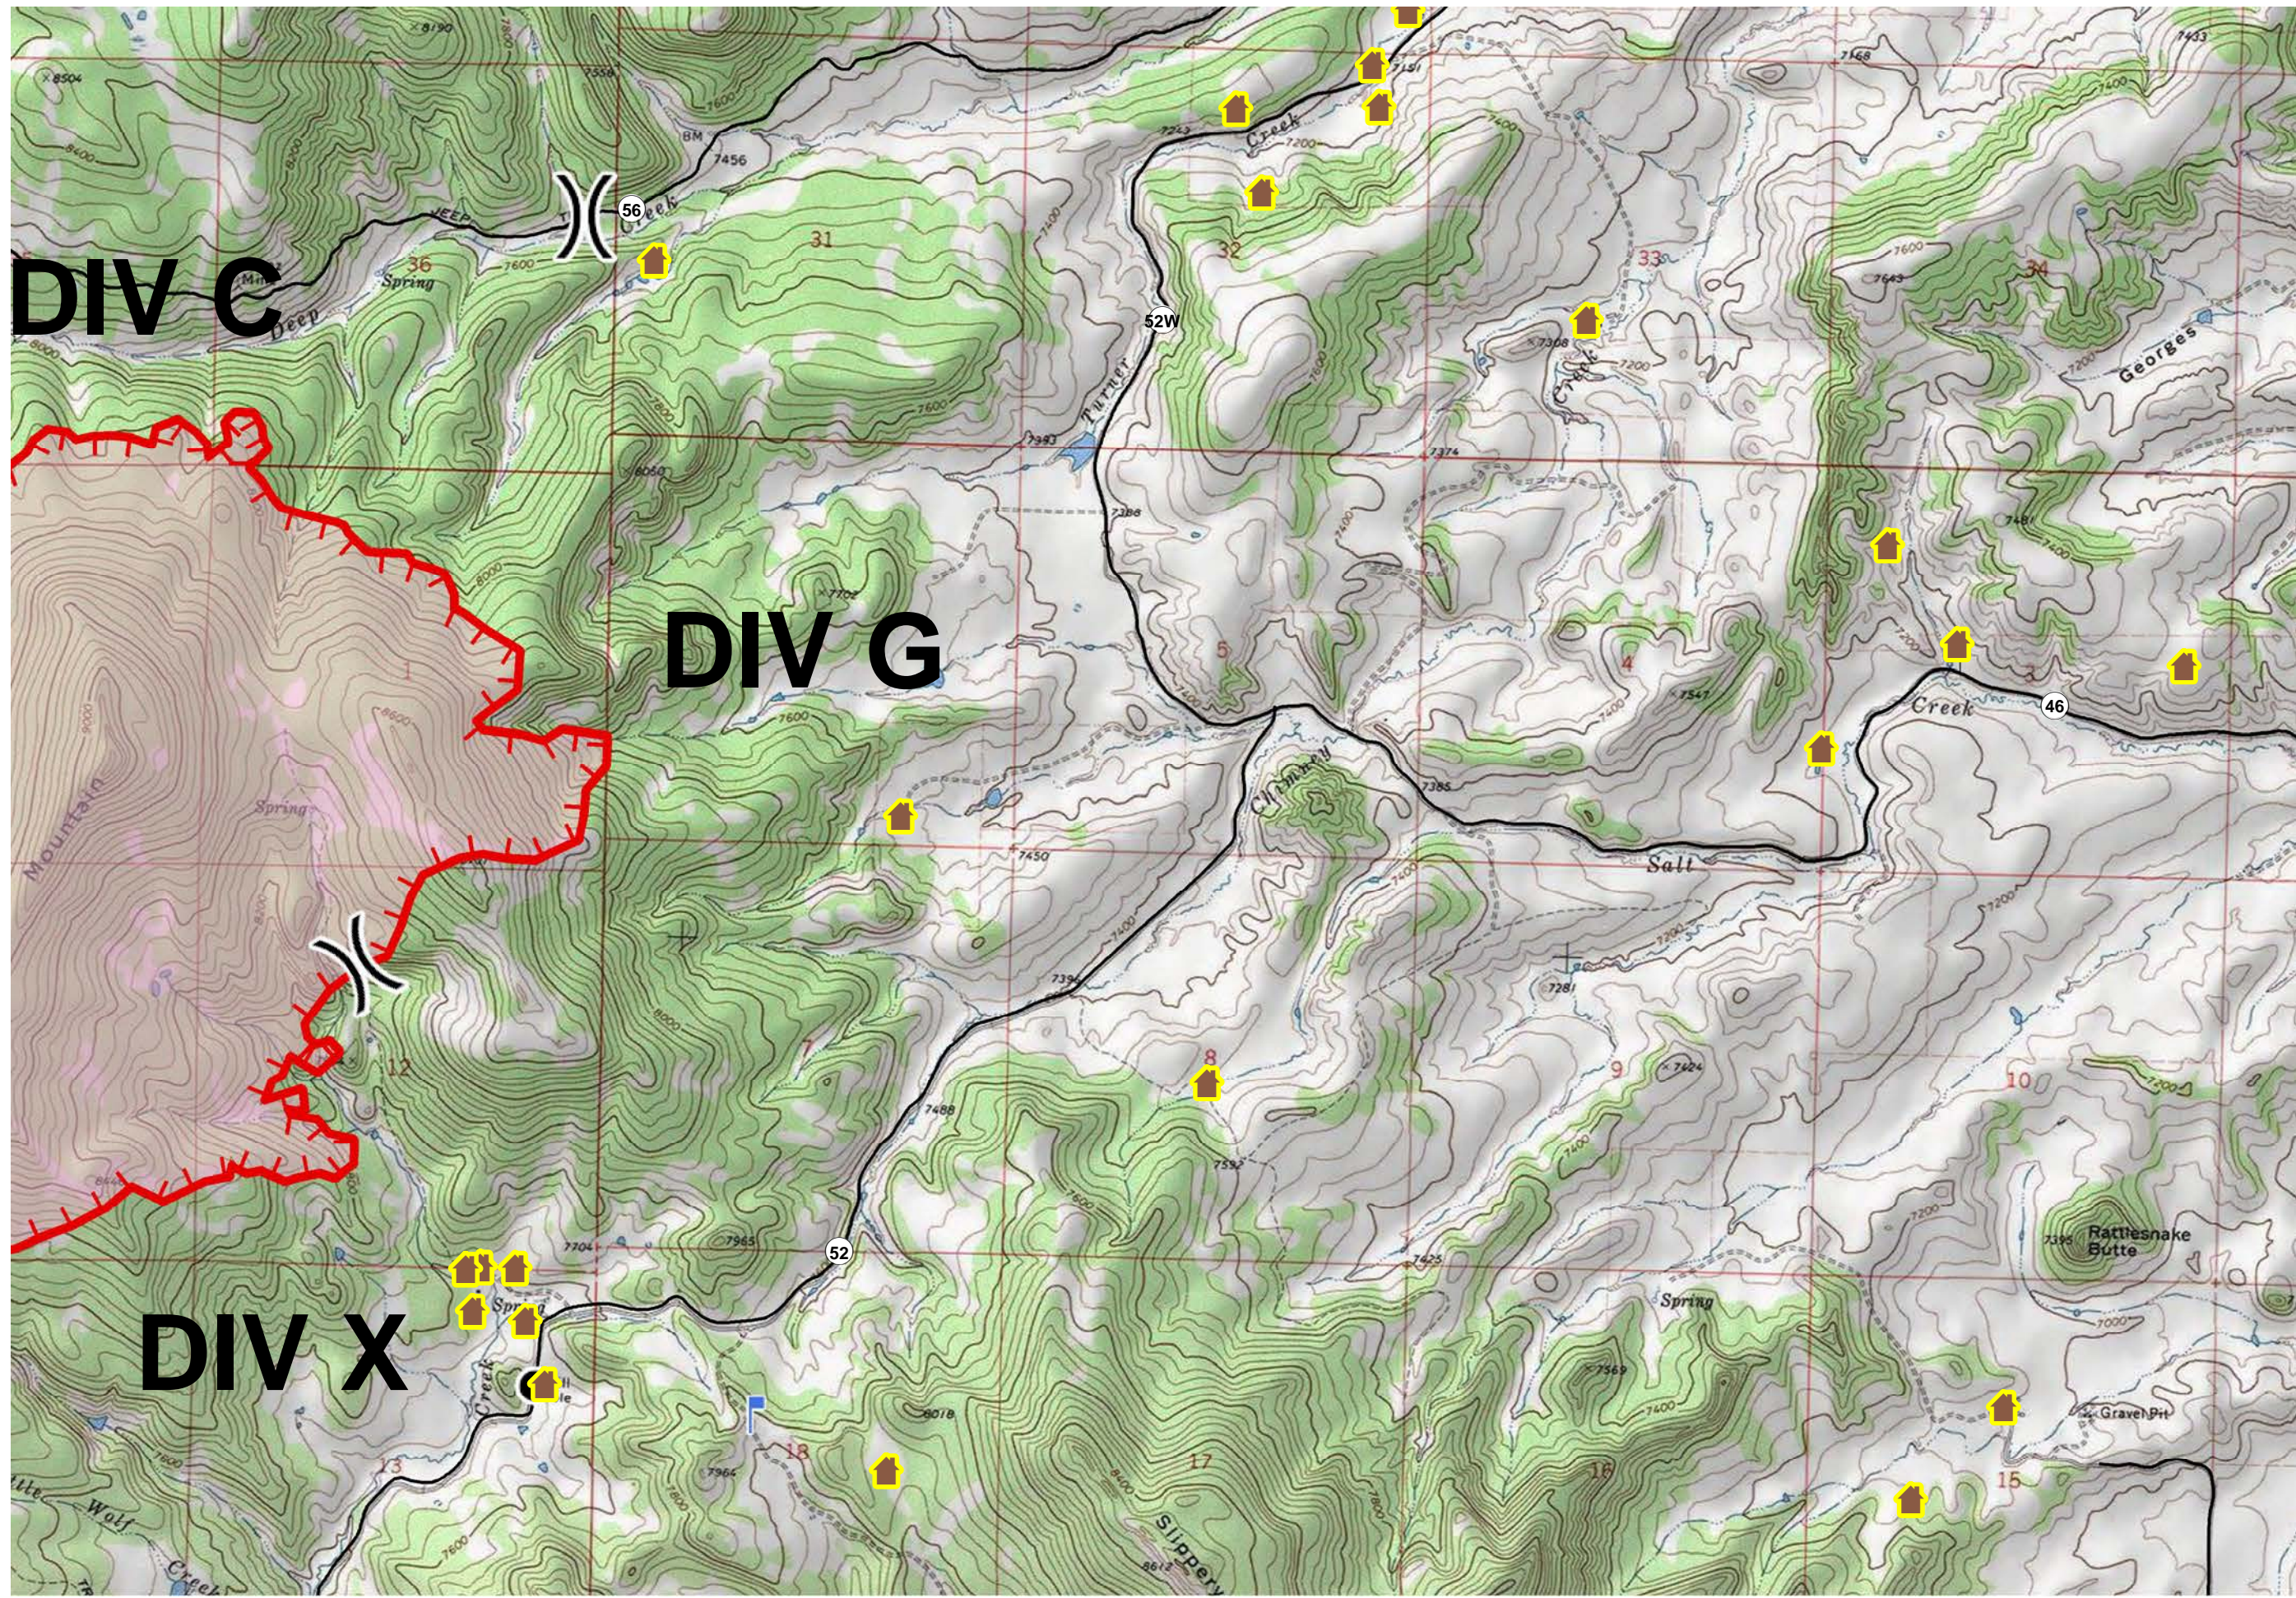

# DEEP CREEK FIRE

09/07/2017 Day Shift **DIV G**

CO-RTX-456

- Address Points
- Wildfire Daily Fire Perimeter
- Uncontrolled Fire Edge
- COUNTY PUBLIC ROAD
- PRIVATE
- Drop Point
- Lookout
- Division Break

2,287 Acres  
as of 1000 hrs  
09/06/2017

Miles  
0 0.35 0.7