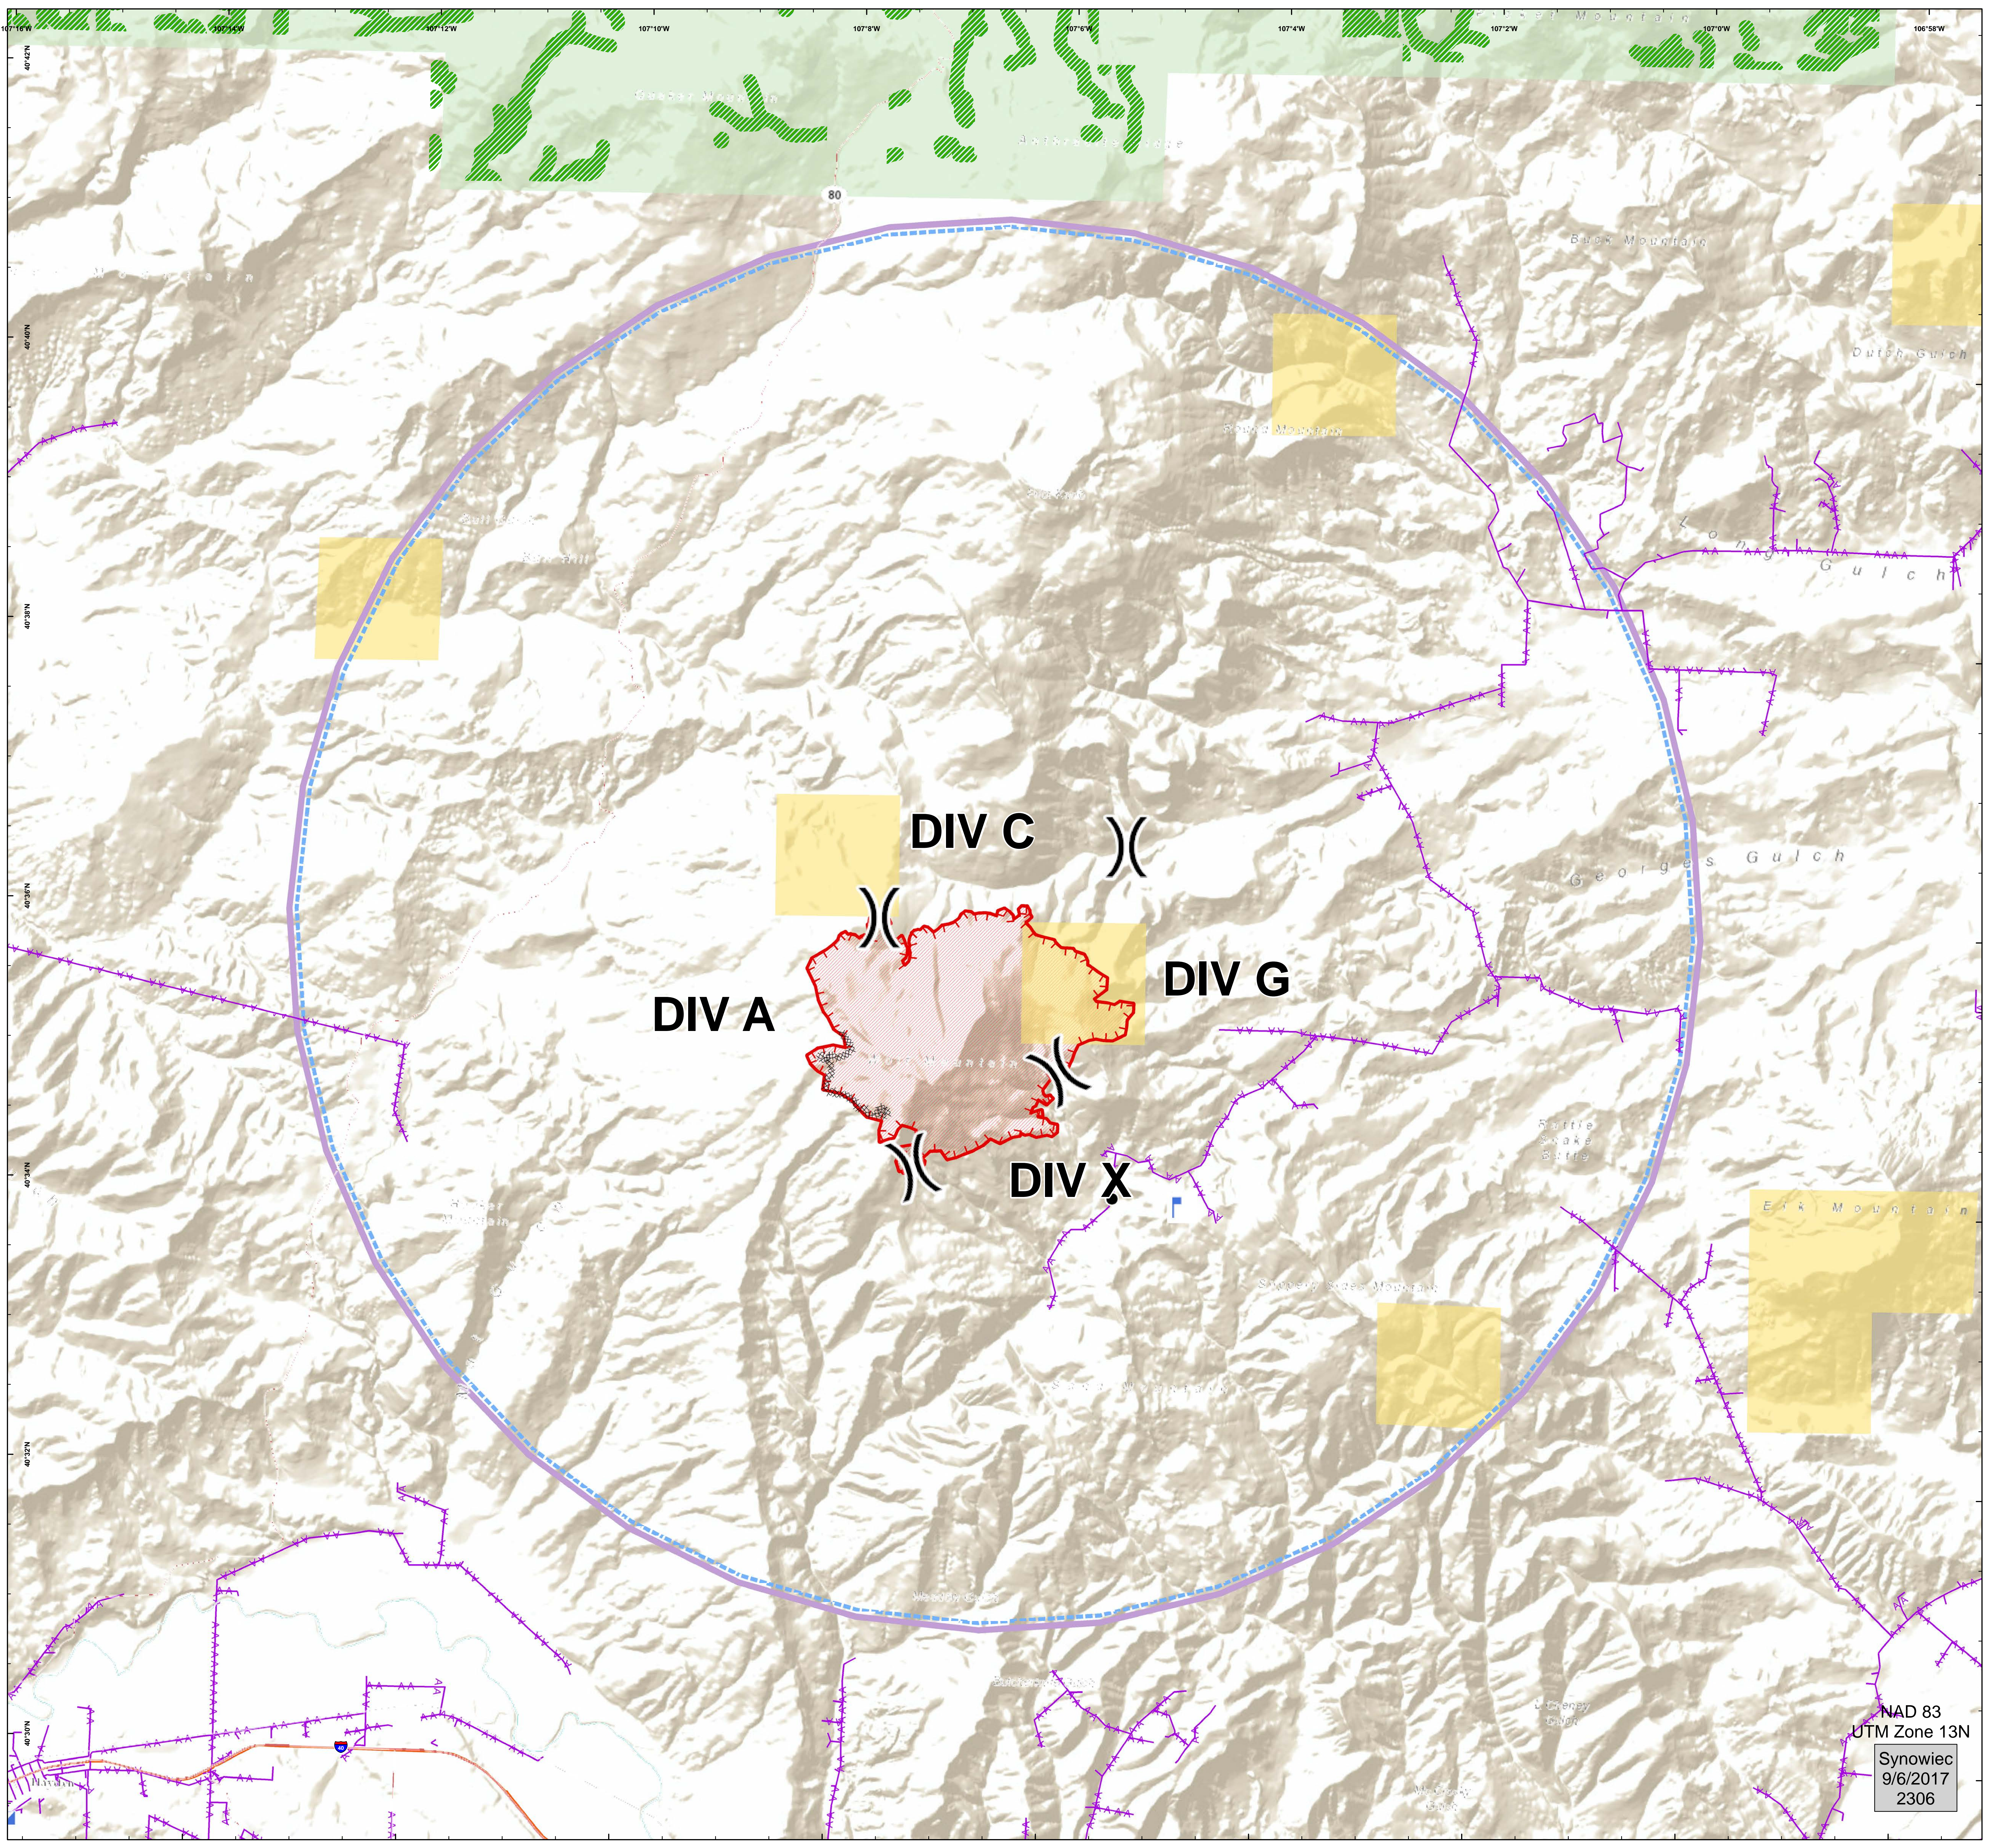

DEEP CREEK FIRE

CO- RTX-000456

September 07, 2017

Day Shift

AIR OPS MAP

- Drop Point
- ▲ Incident Command Post
- ▬ Lookout
-) (Division Break

- ▬ Uncontrolled Fire Edge
- ▬ Completed Dozer Line
- ▬ Wildfire Daily Fire Perimeter
- Bureau of Land Management
- Forest Service

Retardant Avoidance Areas

- ▨ Hydrological Resources

Miles

NAD 83
UTM Zone 13N
Synowiec
9/6/2017
2306