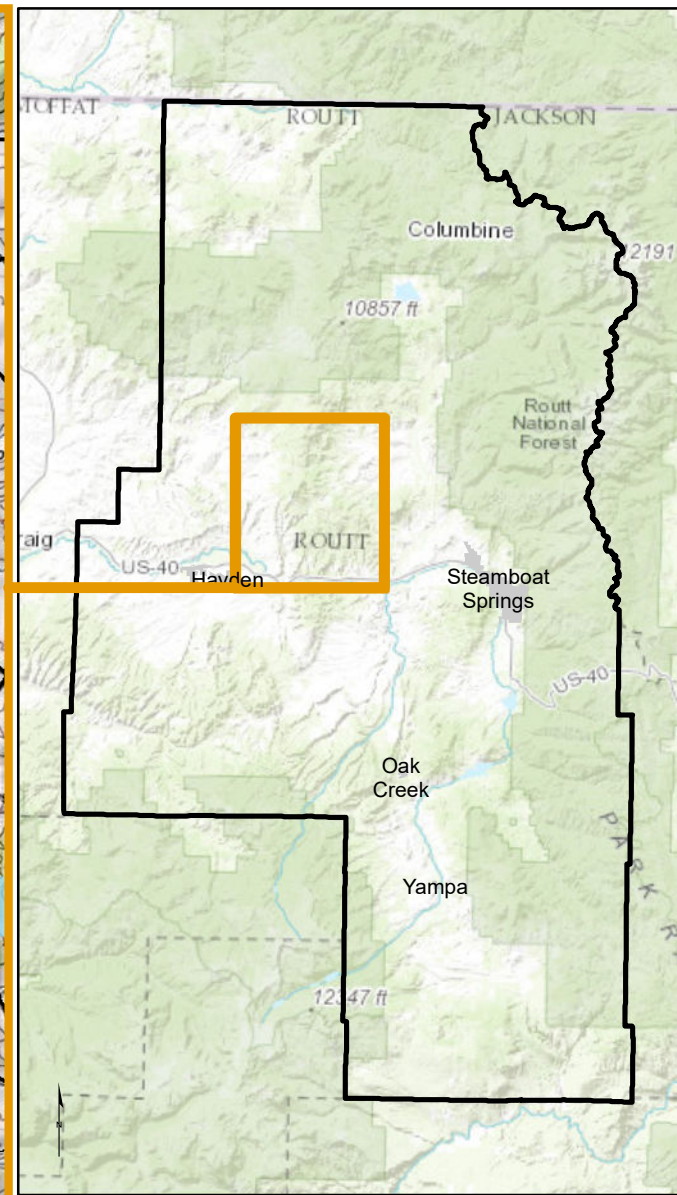

- Uncontrolled Fire Edge
- Completed Line
- Wildfire Daily Fire Perimeter
- )( Division Break

**Deep Creek Fire**  
 Sept 9, 2017 0730  
 3915 Acres  
 12% Containment

Public Information Contact:  
 970.367.7519  
[deepcreekfireinfo@gmail.com](mailto:deepcreekfireinfo@gmail.com)