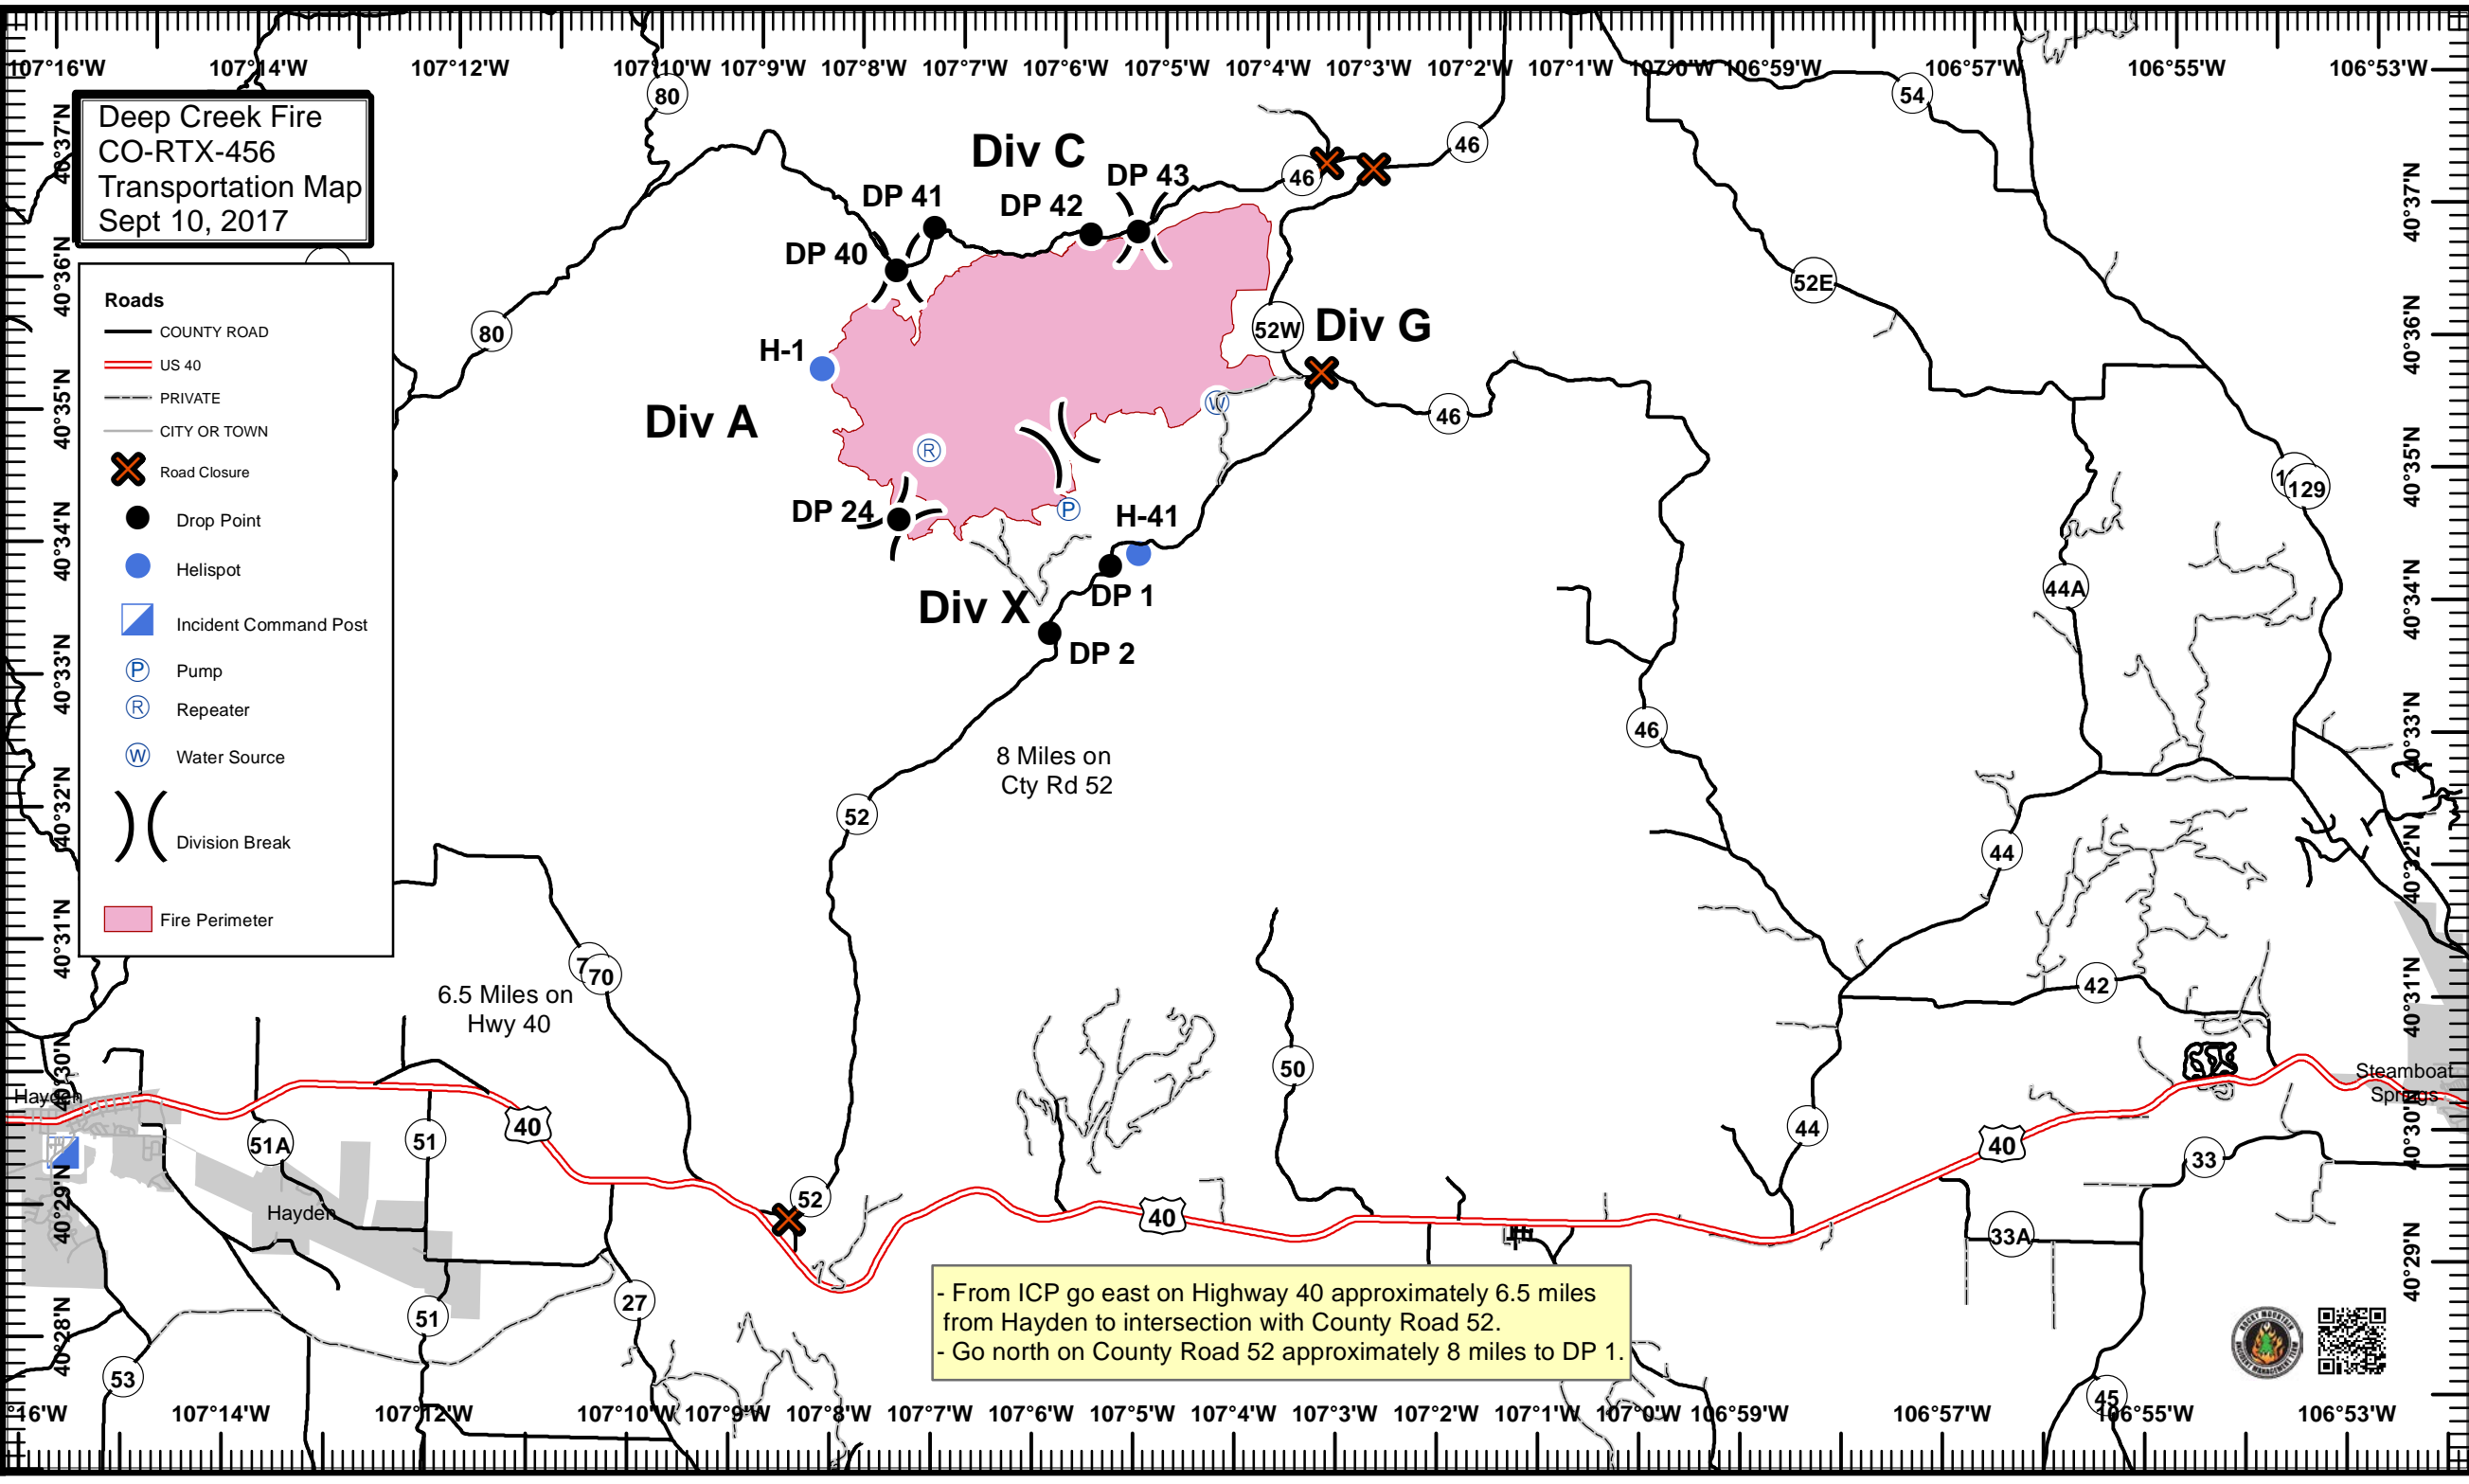

**Deep Creek Fire
CO-RTX-456
Transportation Map
Sept 10, 2017**

Roads

- COUNTY ROAD
- US 40
- PRIVATE
- CITY OR TOWN
- Road Closure
- Drop Point
- Helispot
- Incident Command Post
- Pump
- Repeater
- Water Source
- Division Break
- Fire Perimeter

- From ICP go east on Highway 40 approximately 6.5 miles from Hayden to intersection with County Road 52.
 - Go north on County Road 52 approximately 8 miles to DP 1.