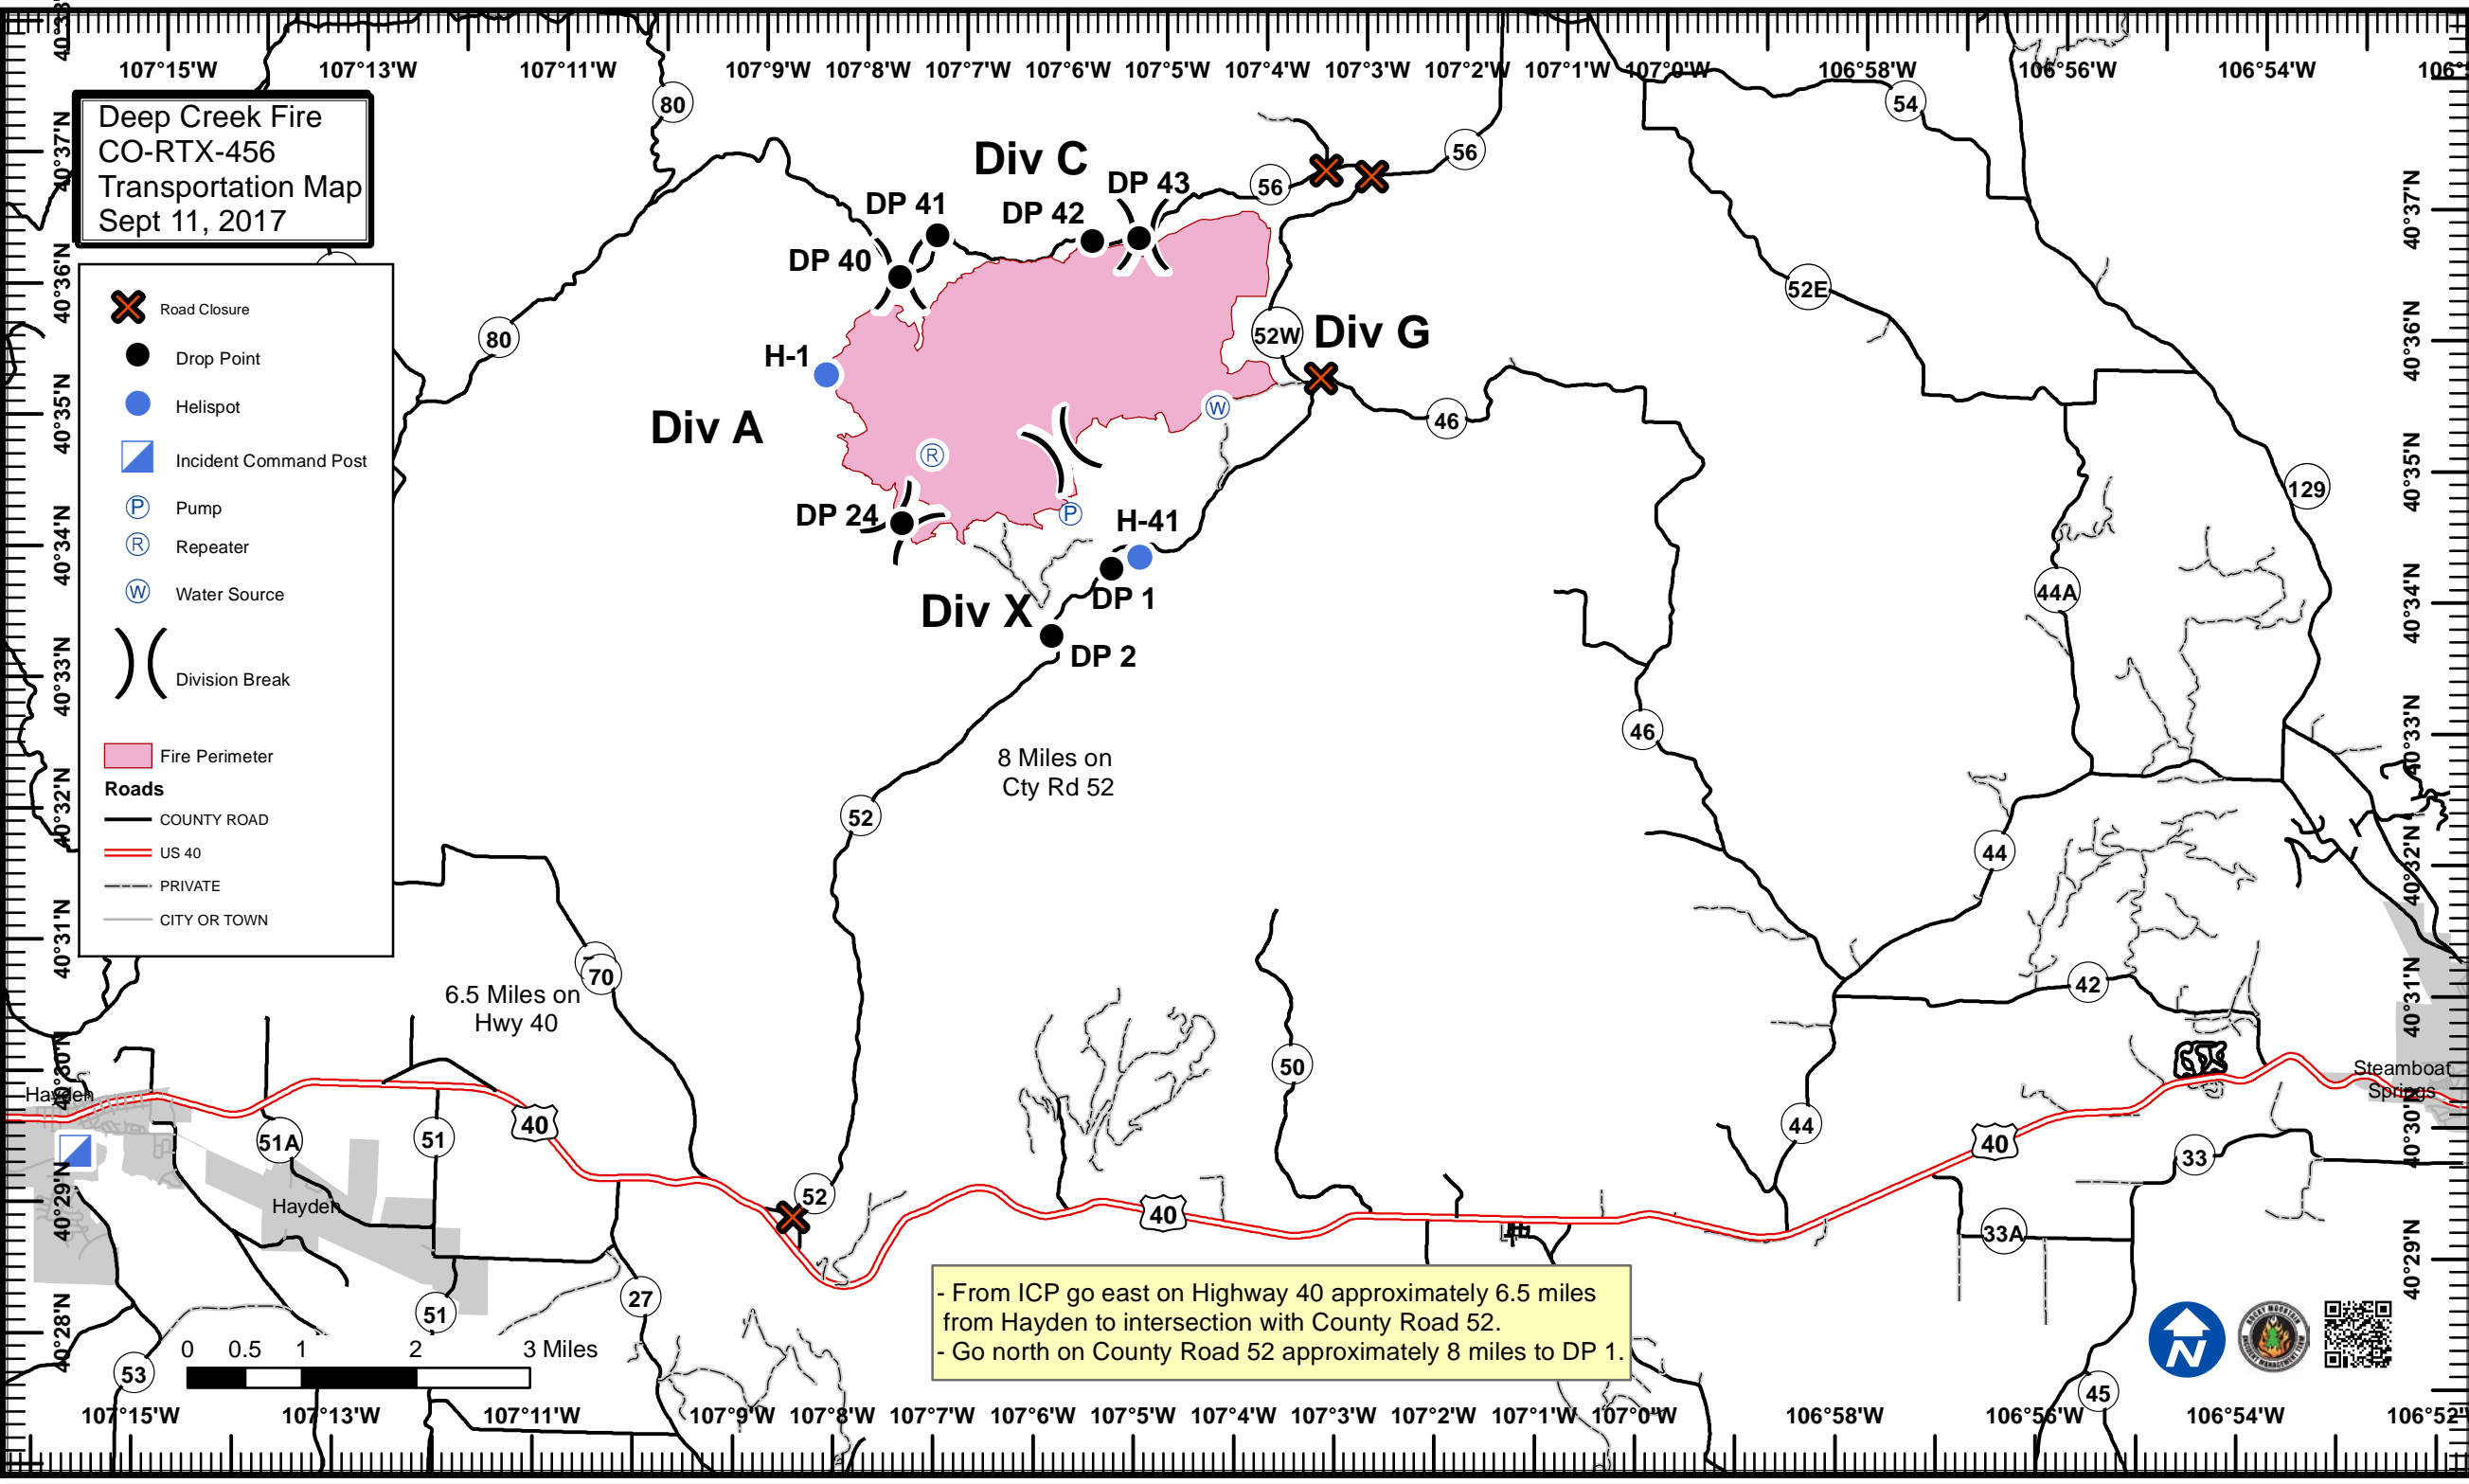

**Deep Creek Fire
CO-RTX-456
Transportation Map
Sept 11, 2017**

Legend

- Road Closure
- Drop Point
- Helispot
- Incident Command Post
- Pump
- Repeater
- Water Source
- Division Break
- Fire Perimeter

Roads

- COUNTY ROAD
- US 40
- PRIVATE
- CITY OR TOWN

- From ICP go east on Highway 40 approximately 6.5 miles from Hayden to intersection with County Road 52.
 - Go north on County Road 52 approximately 8 miles to DP 1.