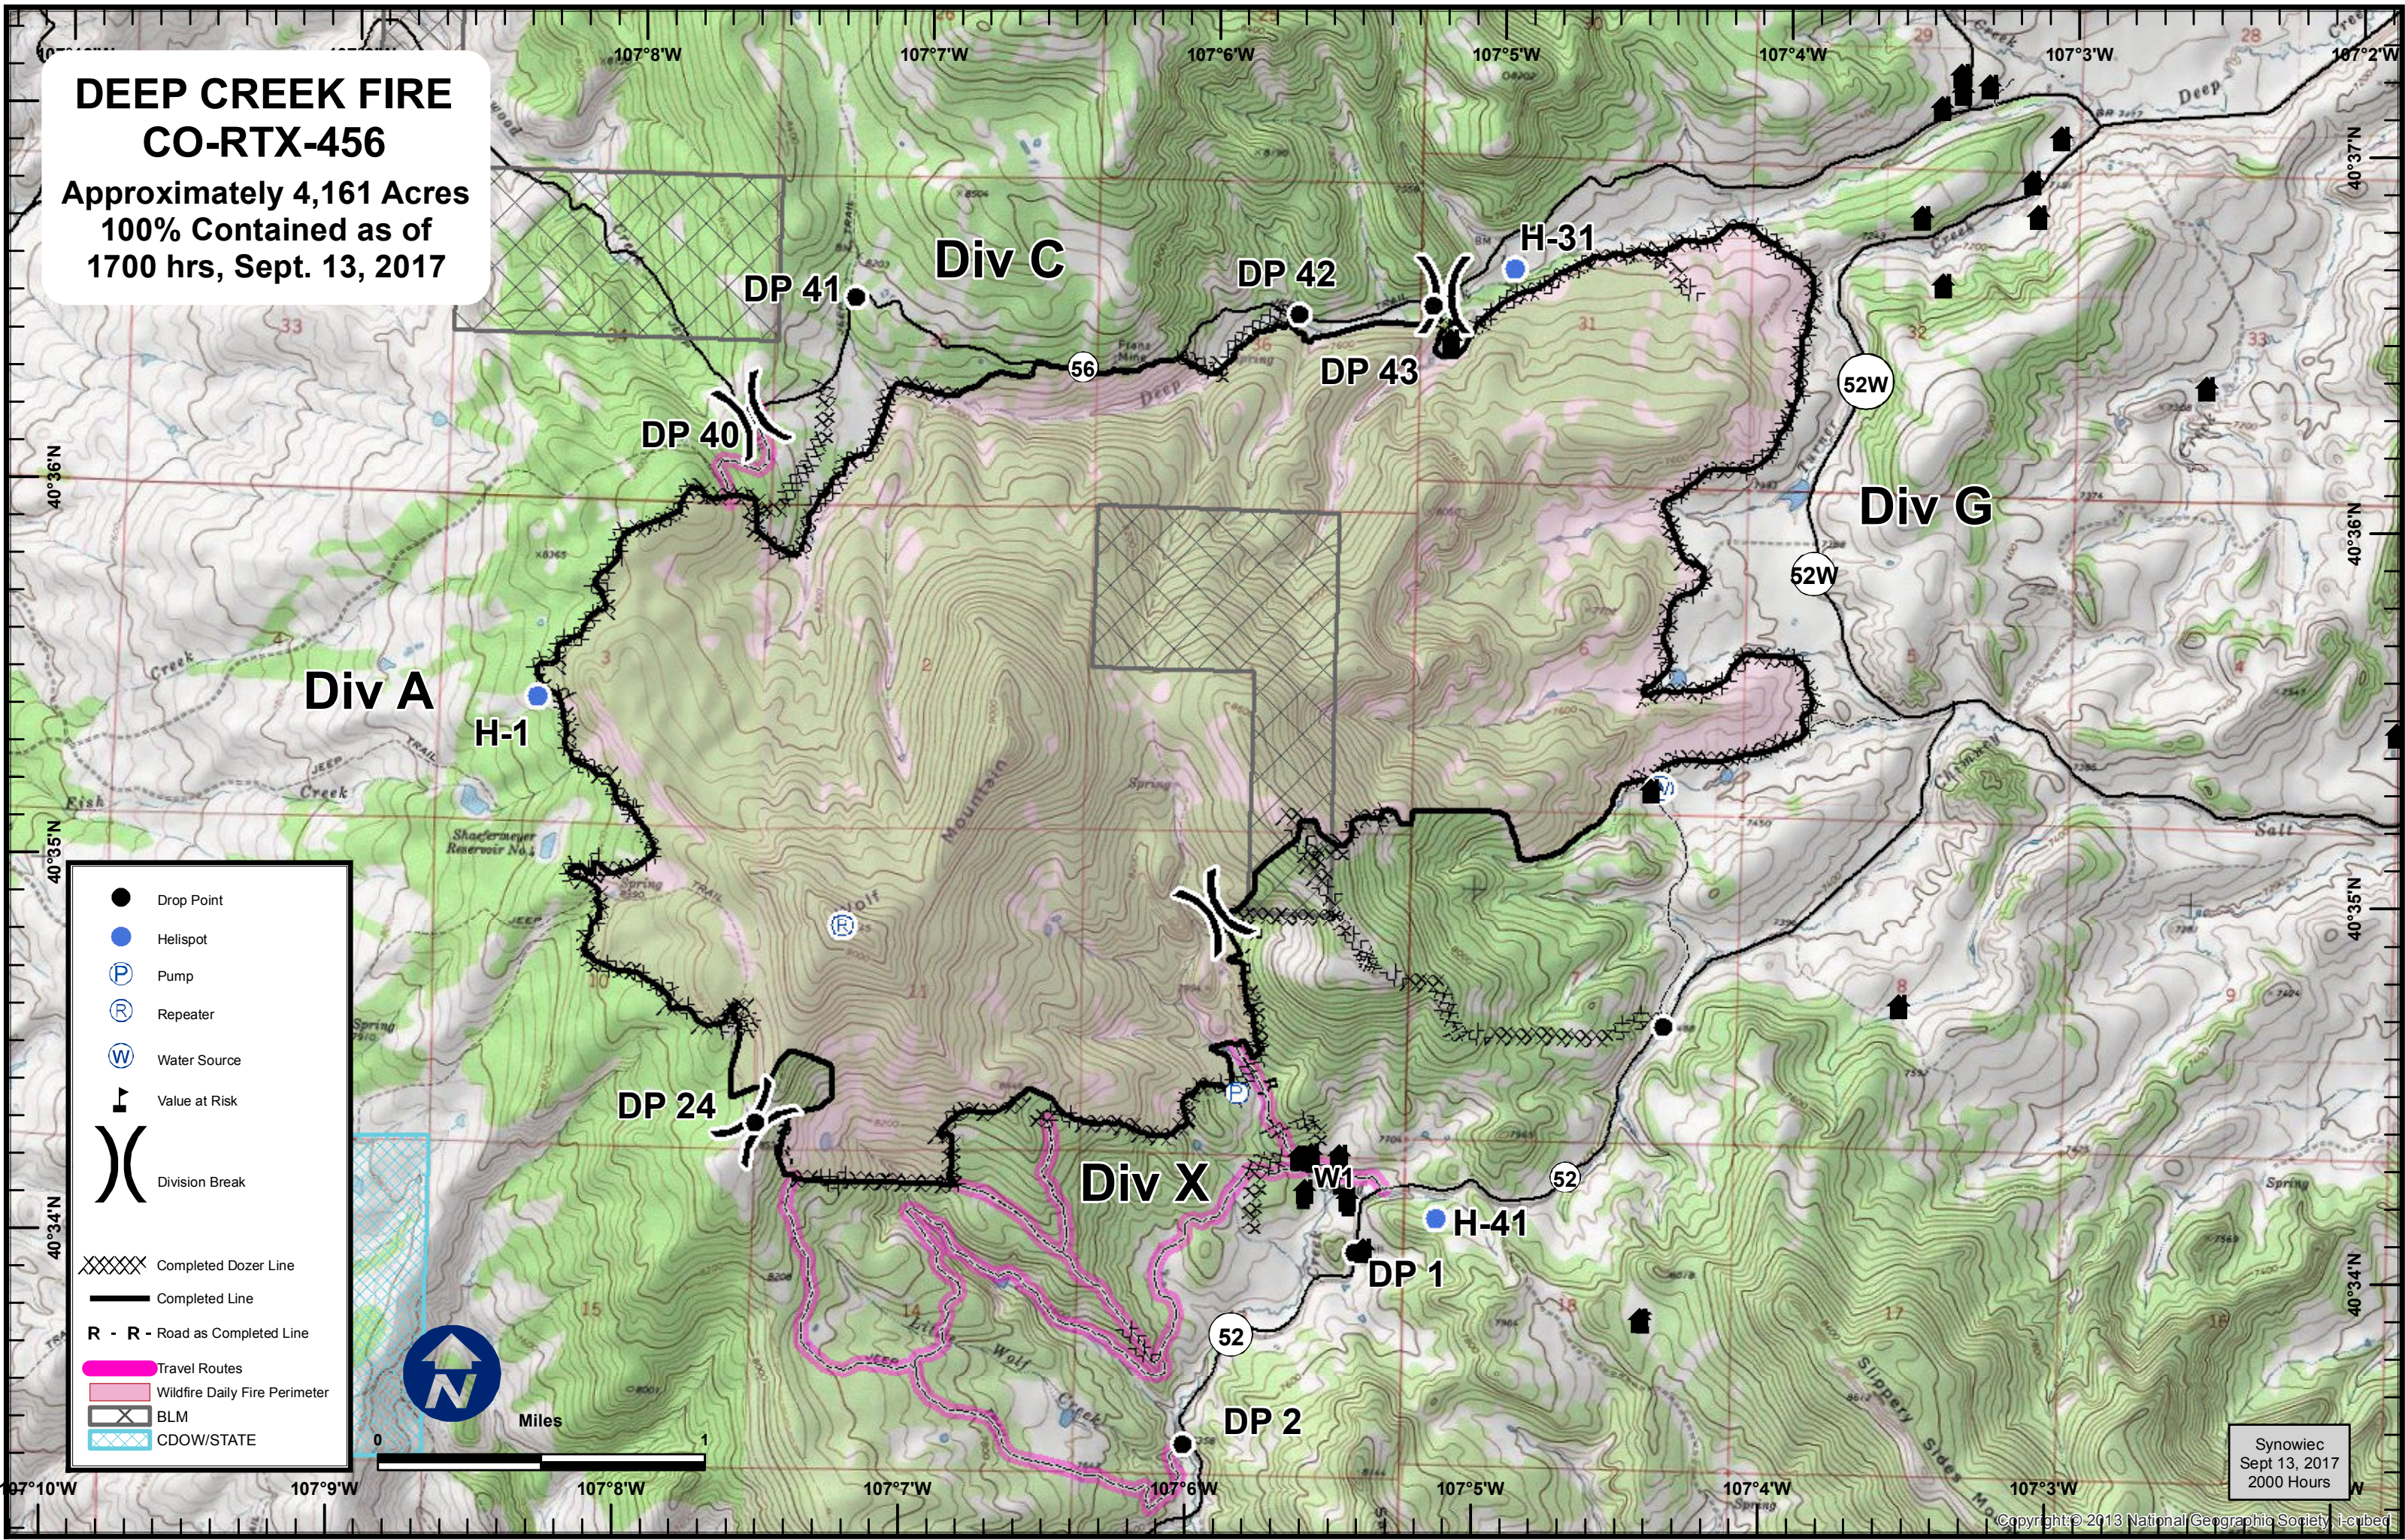

DEEP CREEK FIRE CO-RTX-456

Approximately 4,161 Acres
100% Contained as of
1700 hrs, Sept. 13, 2017

- Drop Point
- Helispot
- Ⓟ Pump
- Ⓡ Repeater
- Ⓜ Water Source
- ↑ Value at Risk
- ⌋ Division Break
- XXXXX Completed Dozer Line
- Completed Line
- R - R - Road as Completed Line
- Travel Routes
- Wildfire Daily Fire Perimeter
- BLM
- CDOW/STATE

Miles
0 1

Synowiec
Sept 13, 2017
2000 Hours