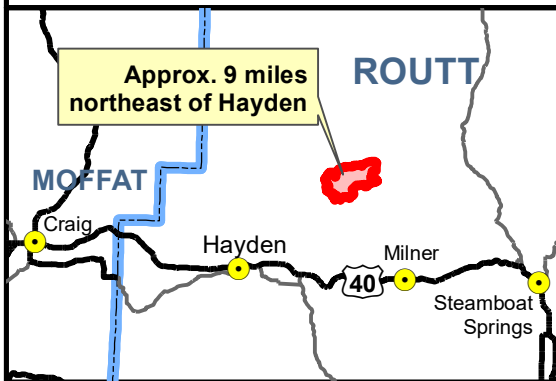

**Ownership Map
Deep Creek Fire
CO-RTX-456
09/14/2017
Approx. 4,161 acres**

Legend

- Wildfire Perimeter
- County Public Road
- Surface Owner*
- BLM
- CDOW/STATE

Ownership	Acreage
BLM	319
Private	3,842
	4,161

Rocky Mountain, IMT2 Black
Shane Greer, Incident Commander

MDR 20170911 1430