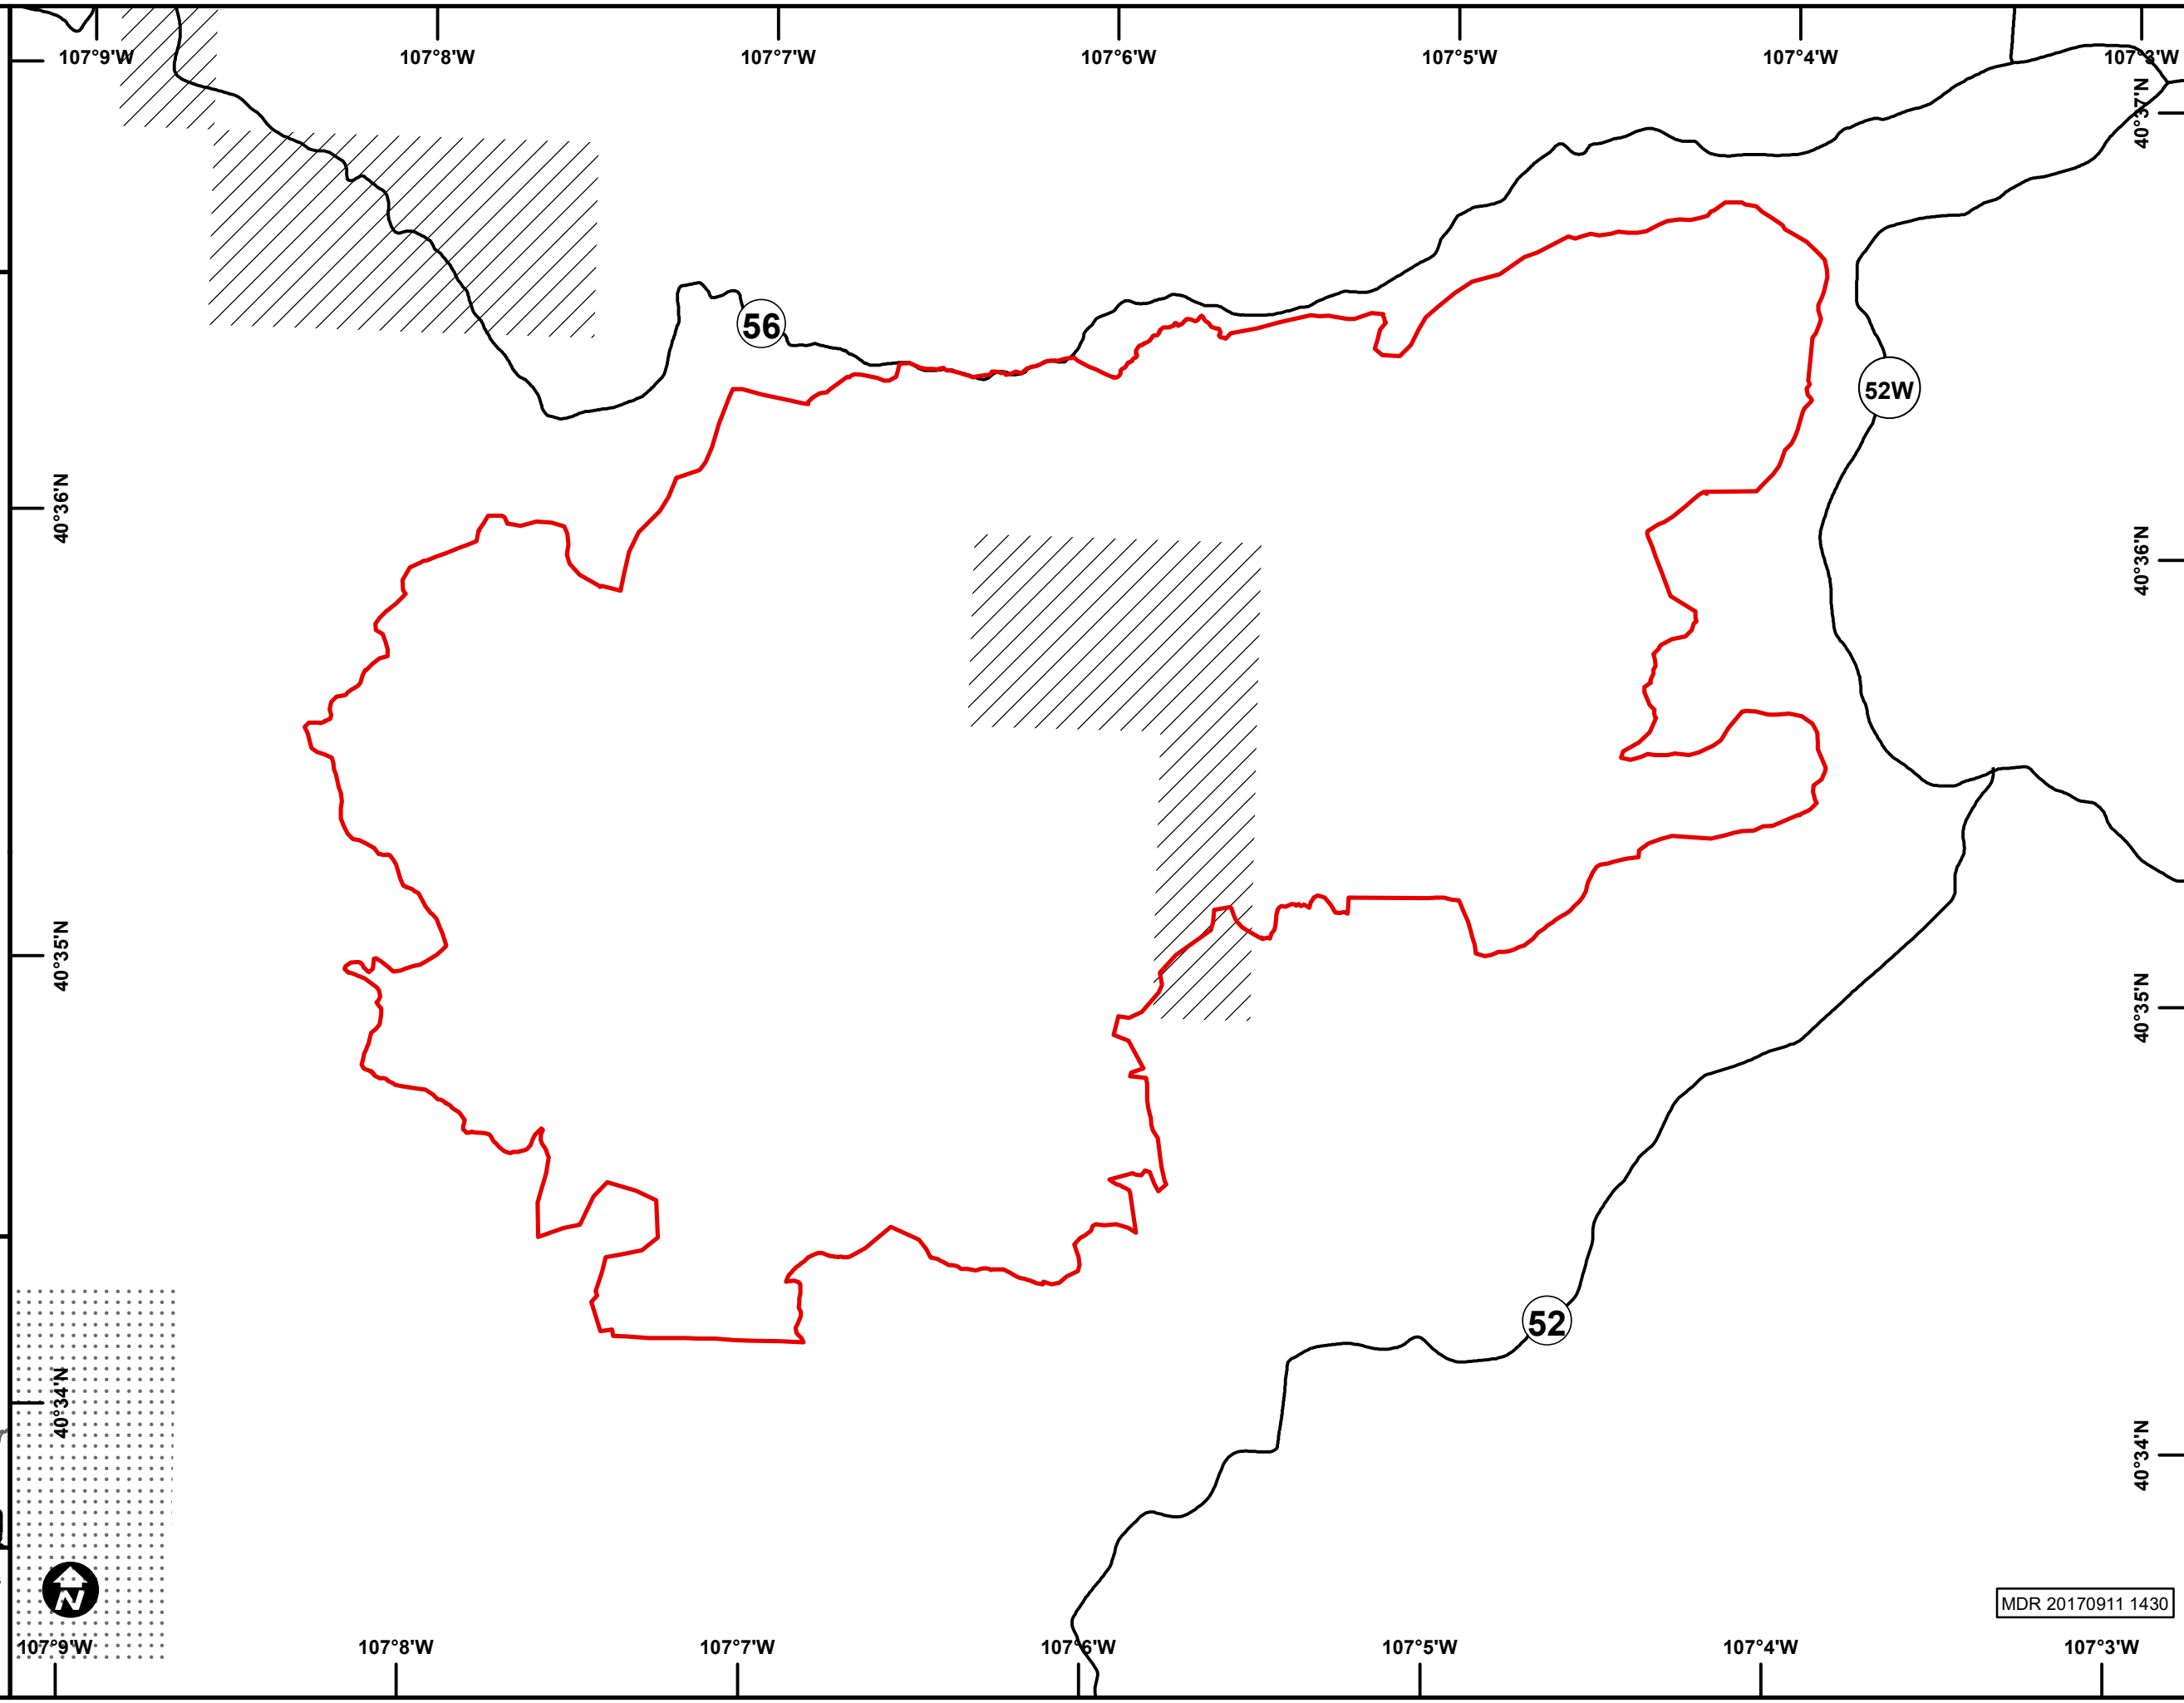

**Ownership Map
Deep Creek Fire
CO-RTX-456
09/14/2017
Approx. 4,161 acres**

Legend

- Wildfire Perimeter
- County Public Road
- Surface Owner*
- BLM
- CDOW/STATE

Ownership	Acreage
BLM	319
Private	3,842
	4,161

Rocky Mountain, IMT2 Black
Shane Greer, Incident Commander

MDR 20170911 1430