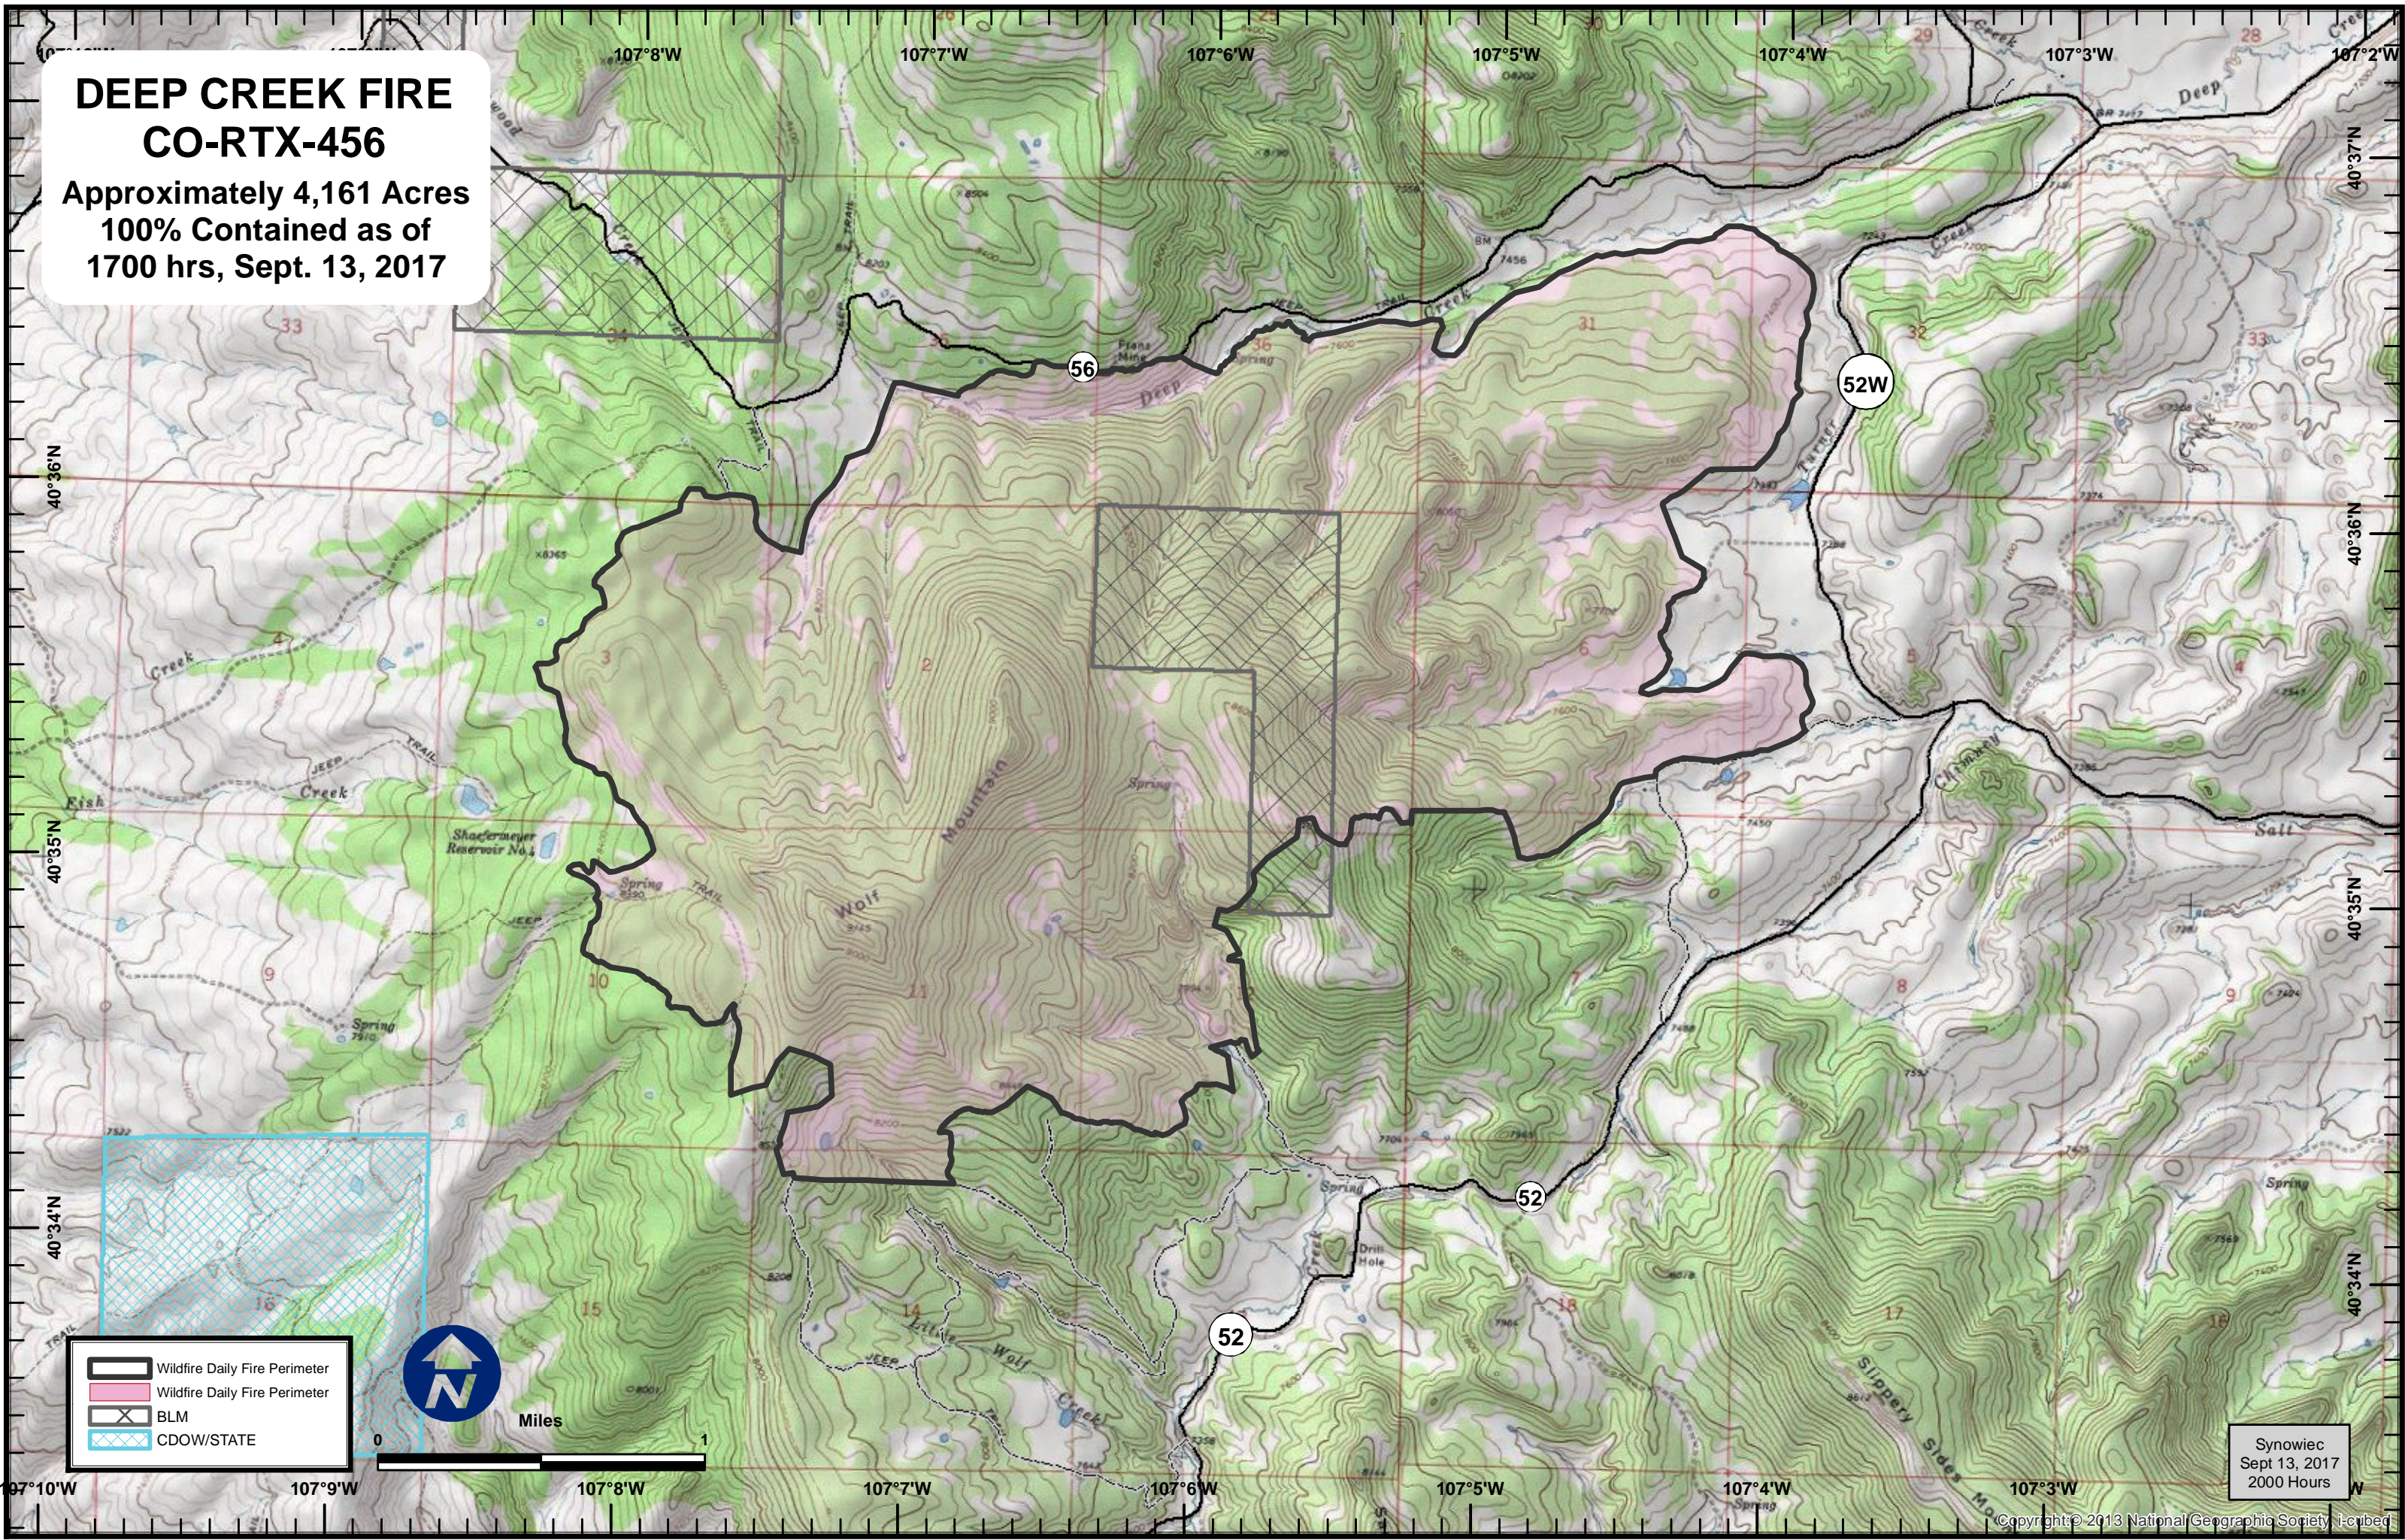

DEEP CREEK FIRE CO-RTX-456

Approximately 4,161 Acres
100% Contained as of
1700 hrs, Sept. 13, 2017

- Wildfire Daily Fire Perimeter
- Wildfire Daily Fire Perimeter
- BLM
- CDOW/STATE

Miles

Synowic
Sept 13, 2017
2000 Hours