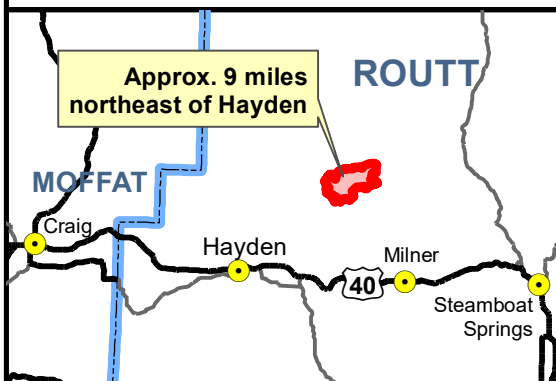

### Perimeter Date

- 20170904
- 20170905
- 20170906
- 20170907
- 20170908
- 20170909
- 20170913
- County Public Road

Fire Origin was not defined.

Rocky Mountain, IMT2 Black  
Shane Greer, Incident Commander

MDR 20170911 1430