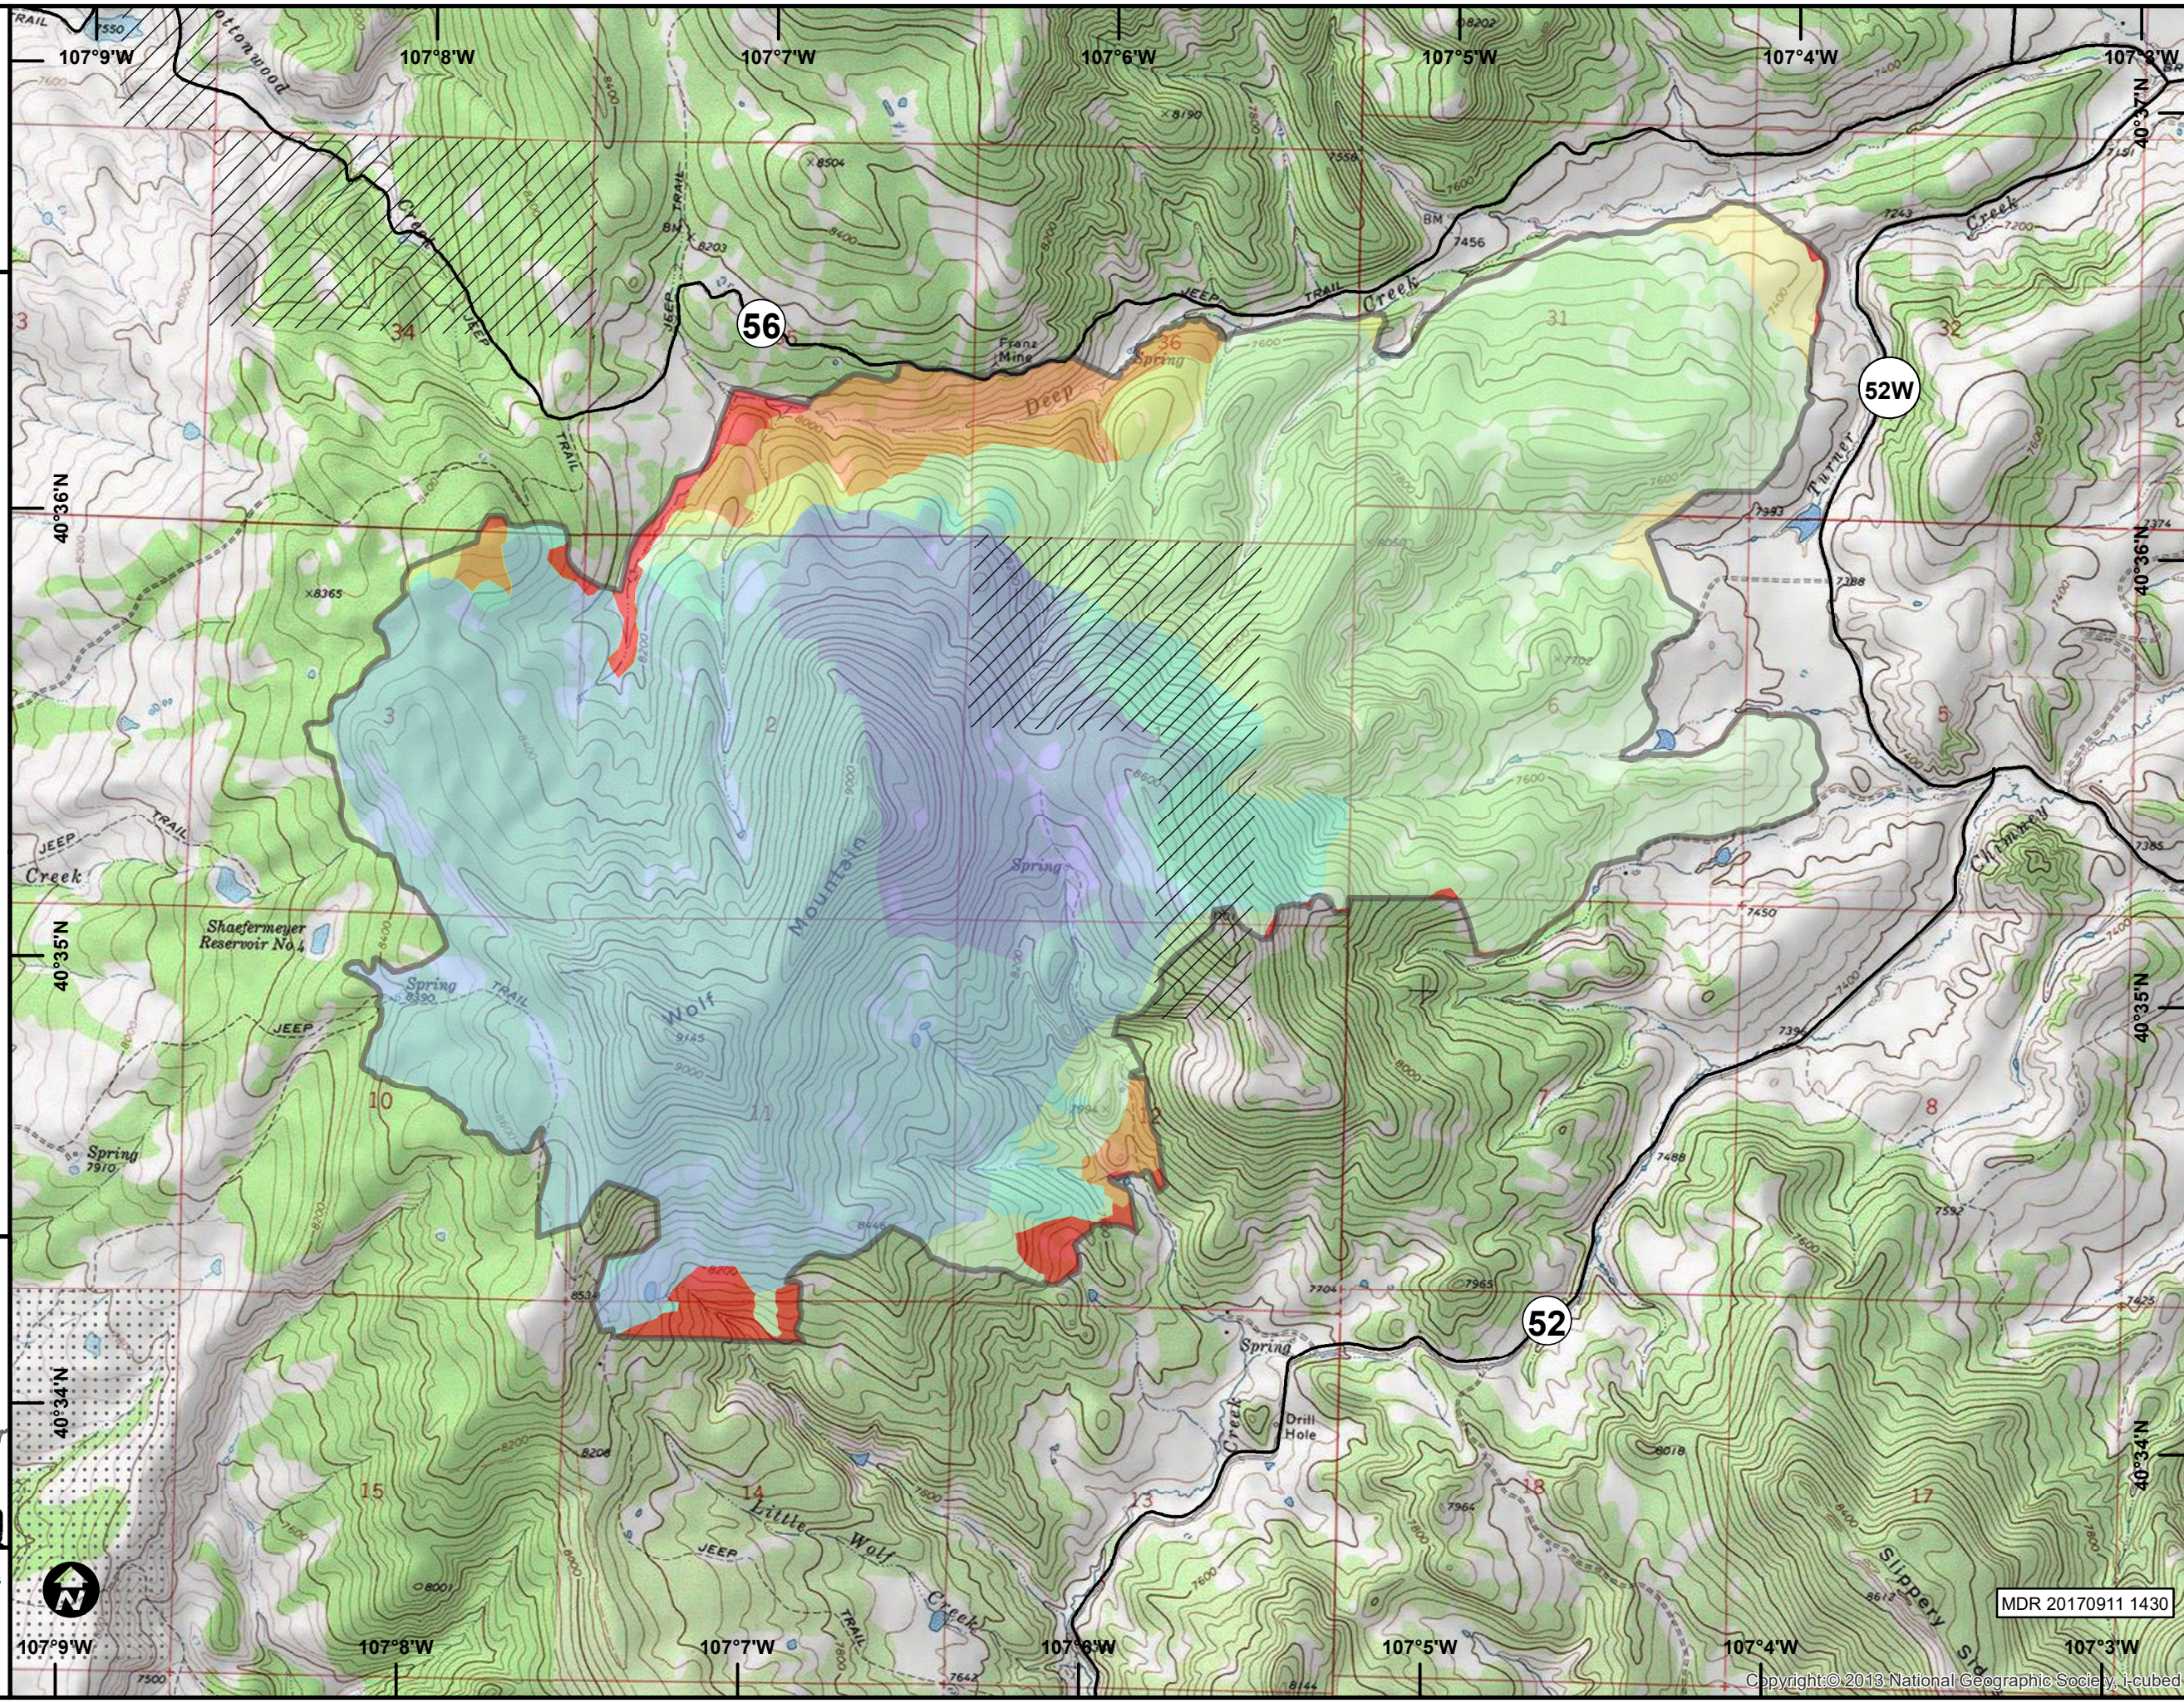

# Progression Map Deep Creek Fire CO-RTX-456

09/04/2017 - 09/14/2017  
Approx. 4,161 acres

### Perimeter Date

- 20170904
- 20170905
- 20170906
- 20170907
- 20170908
- 20170909
- 20170913
- County Public Road

### Surface Owner

- BLM
- CDOW/STATE

Date	209 Acres	Daily Growth
9/4/2017	415	415
9/5/2017	2,089	1,674
9/6/2017	2,287	198
9/7/2017	2,725	438
9/8/2017	3,915	1,190
9/9/2017	4,112	197
<b>Final</b>	<b>4,161</b>	

Fire Origin was not defined.

Rocky Mountain, IMT2 Black  
Shane Greer, Incident Commander

MDR 20170911 1430