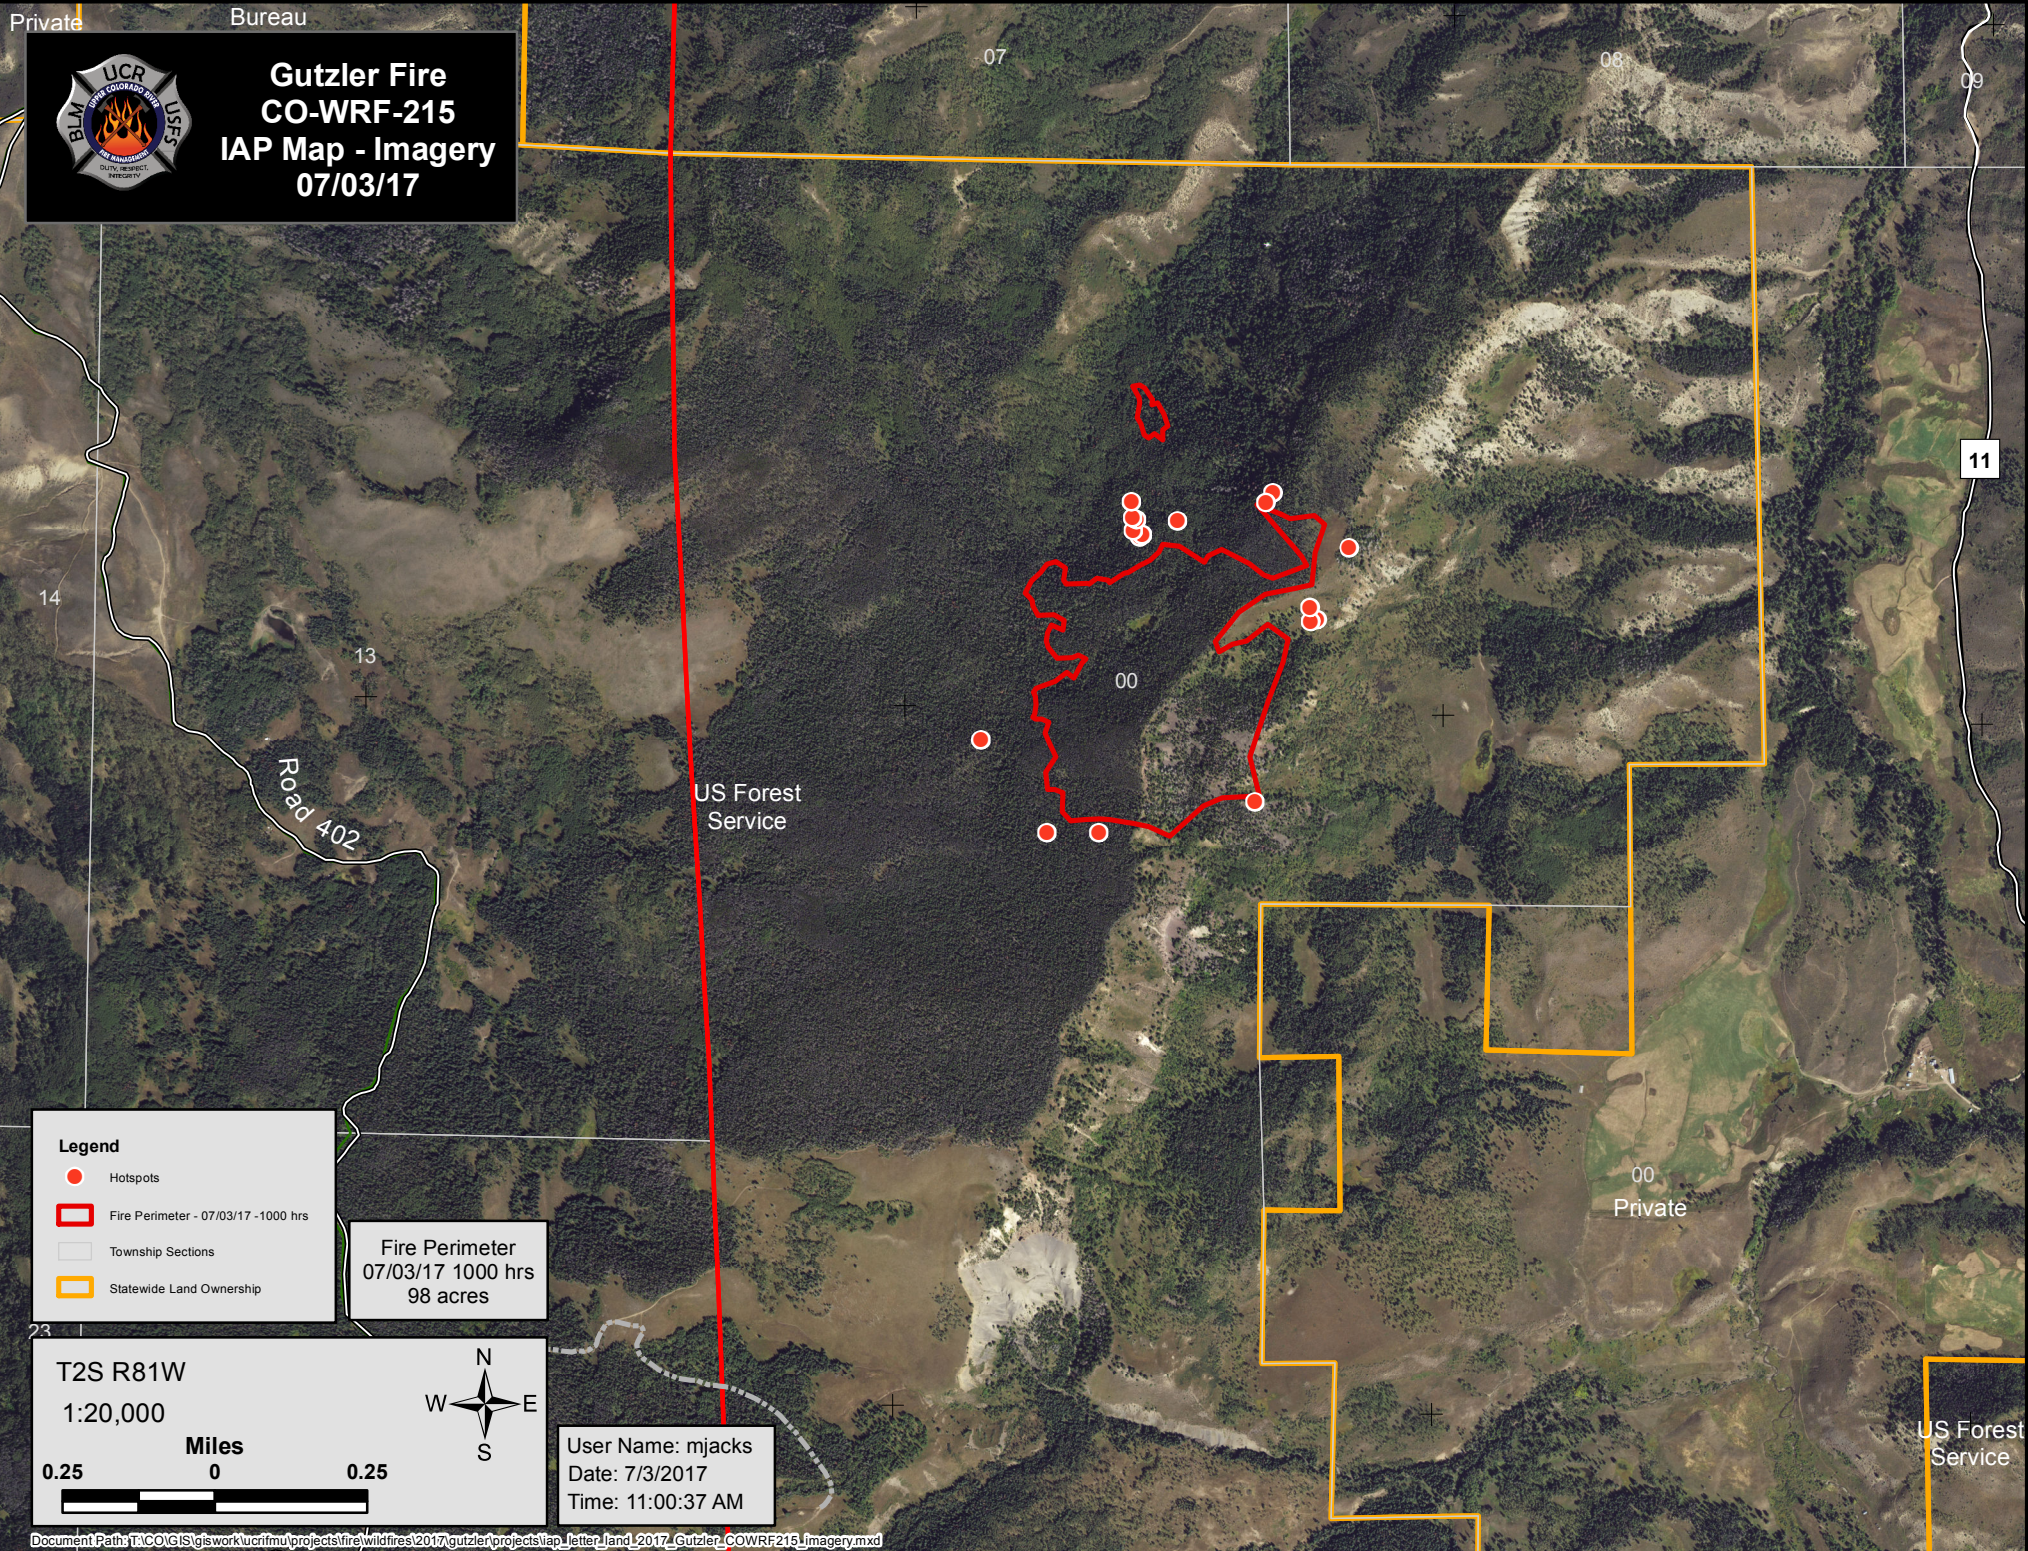

# Gutzler Fire CO-WRF-215 IAP Map - Imagery 07/03/17

**Legend**

- Hotspots
- ▭ Fire Perimeter - 07/03/17 - 1000 hrs
- ▭ Township Sections
- ▭ Statewide Land Ownership

**Fire Perimeter  
07/03/17 1000 hrs  
98 acres**

**T2S R81W  
1:20,000**

**Miles**  
0.25 0 0.25

User Name: mjacks  
Date: 7/3/2017  
Time: 11:00:37 AM