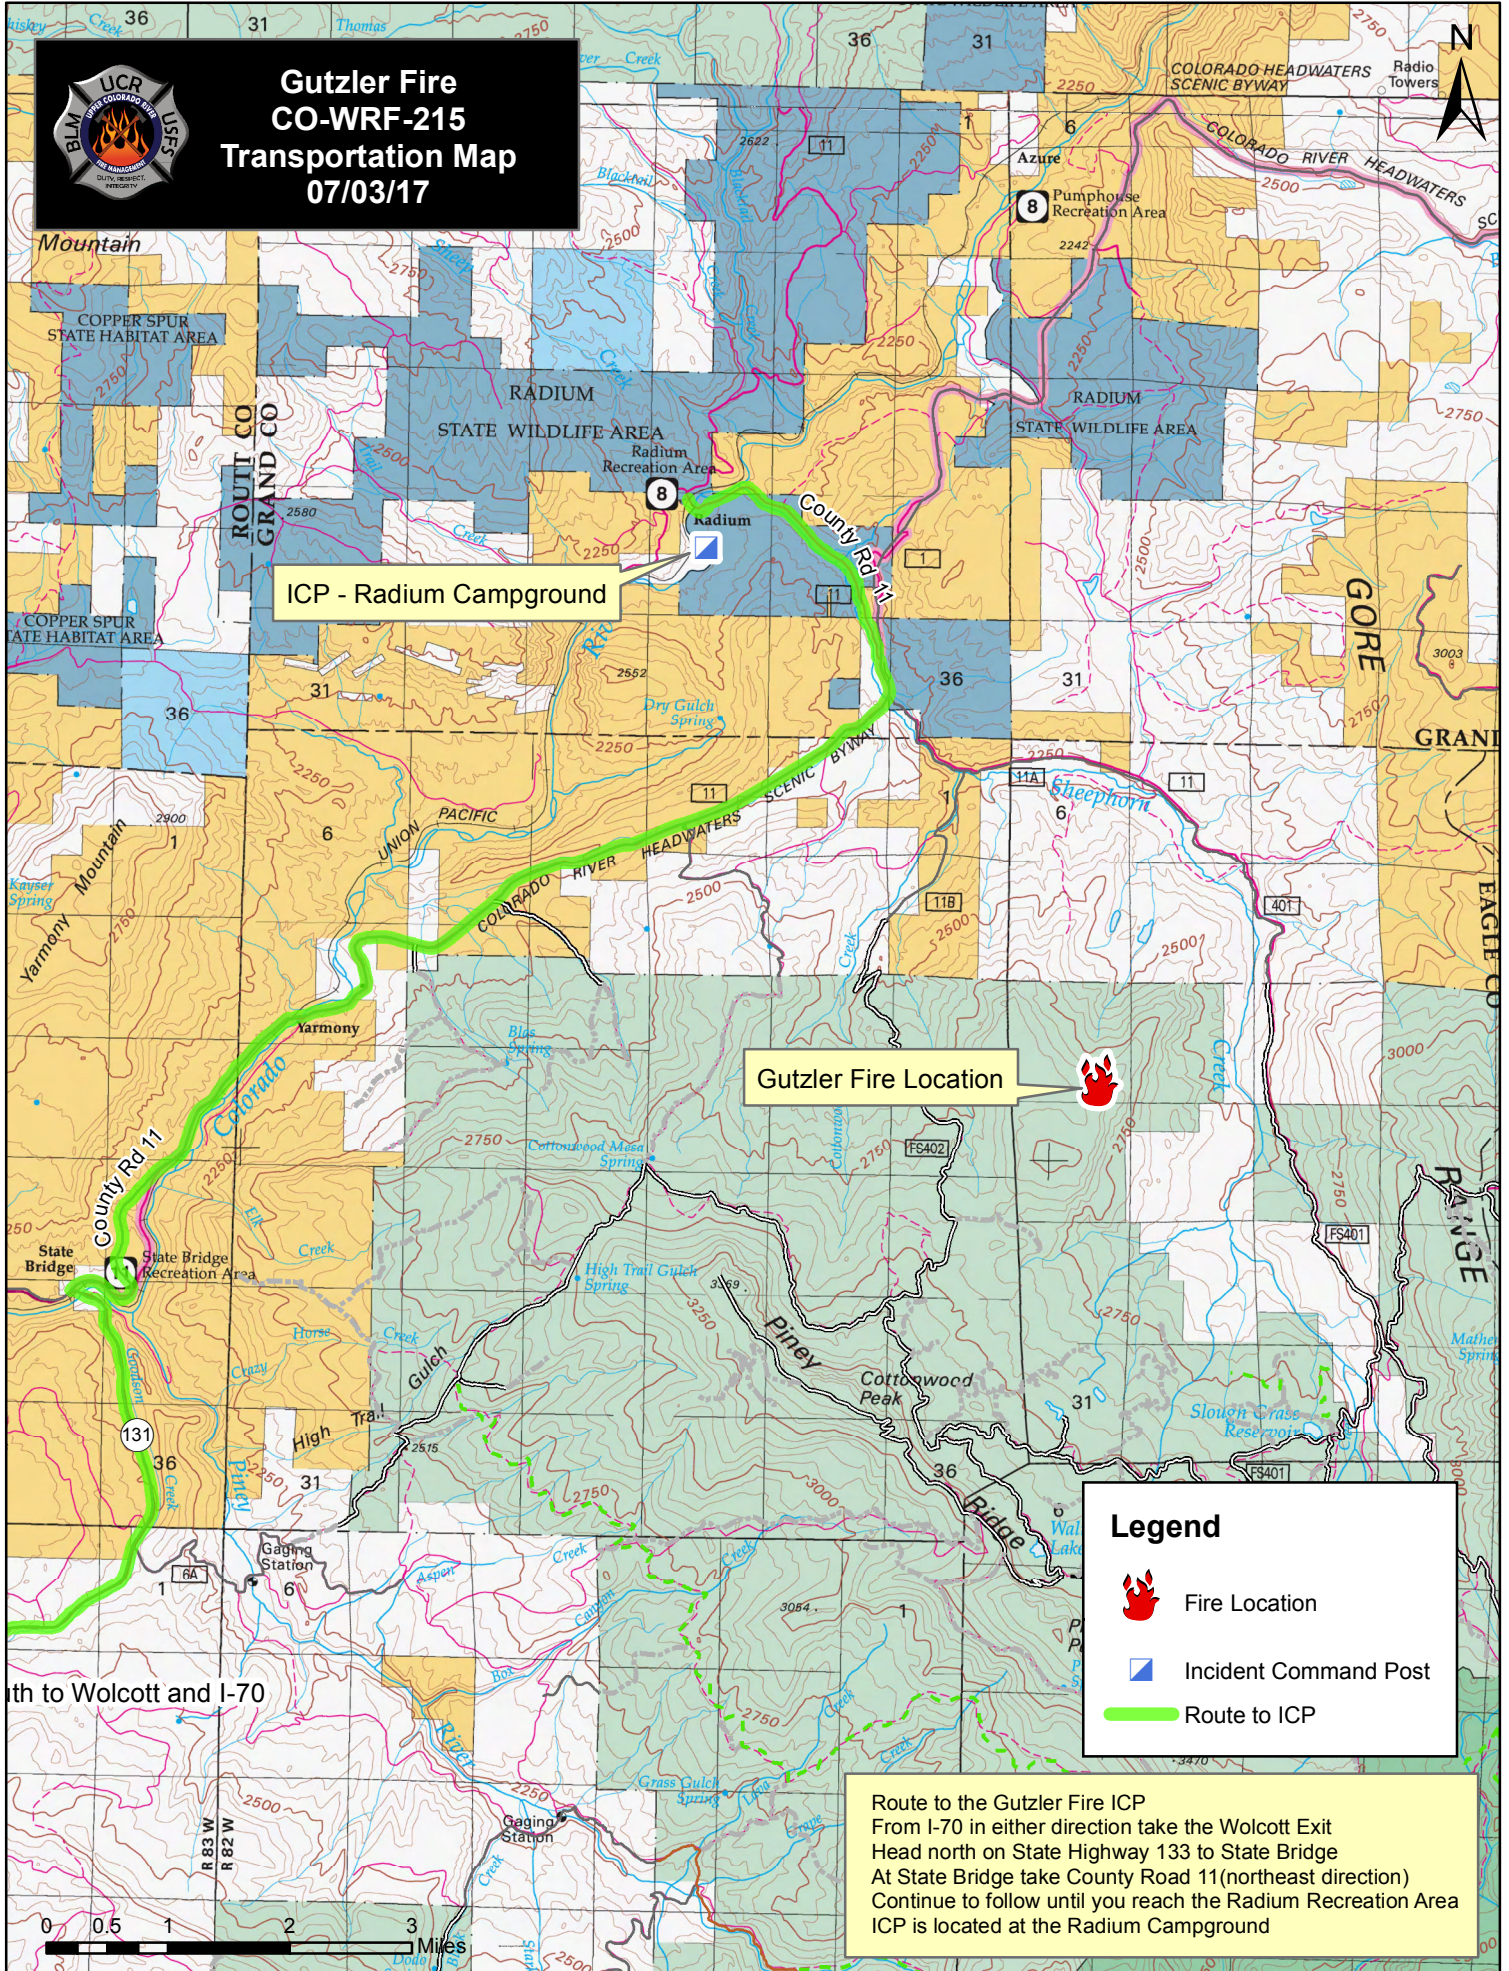

**Gutzler Fire
CO-WRF-215
Transportation Map
07/03/17**

ICP - Radium Campground

Gutzler Fire Location

Legend

-  Fire Location
-  Incident Command Post
-  Route to ICP

Route to the Gutzler Fire ICP
 From I-70 in either direction take the Wolcott Exit
 Head north on State Highway 133 to State Bridge
 At State Bridge take County Road 11 (northeast direction)
 Continue to follow until you reach the Radium Recreation Area
 ICP is located at the Radium Campground