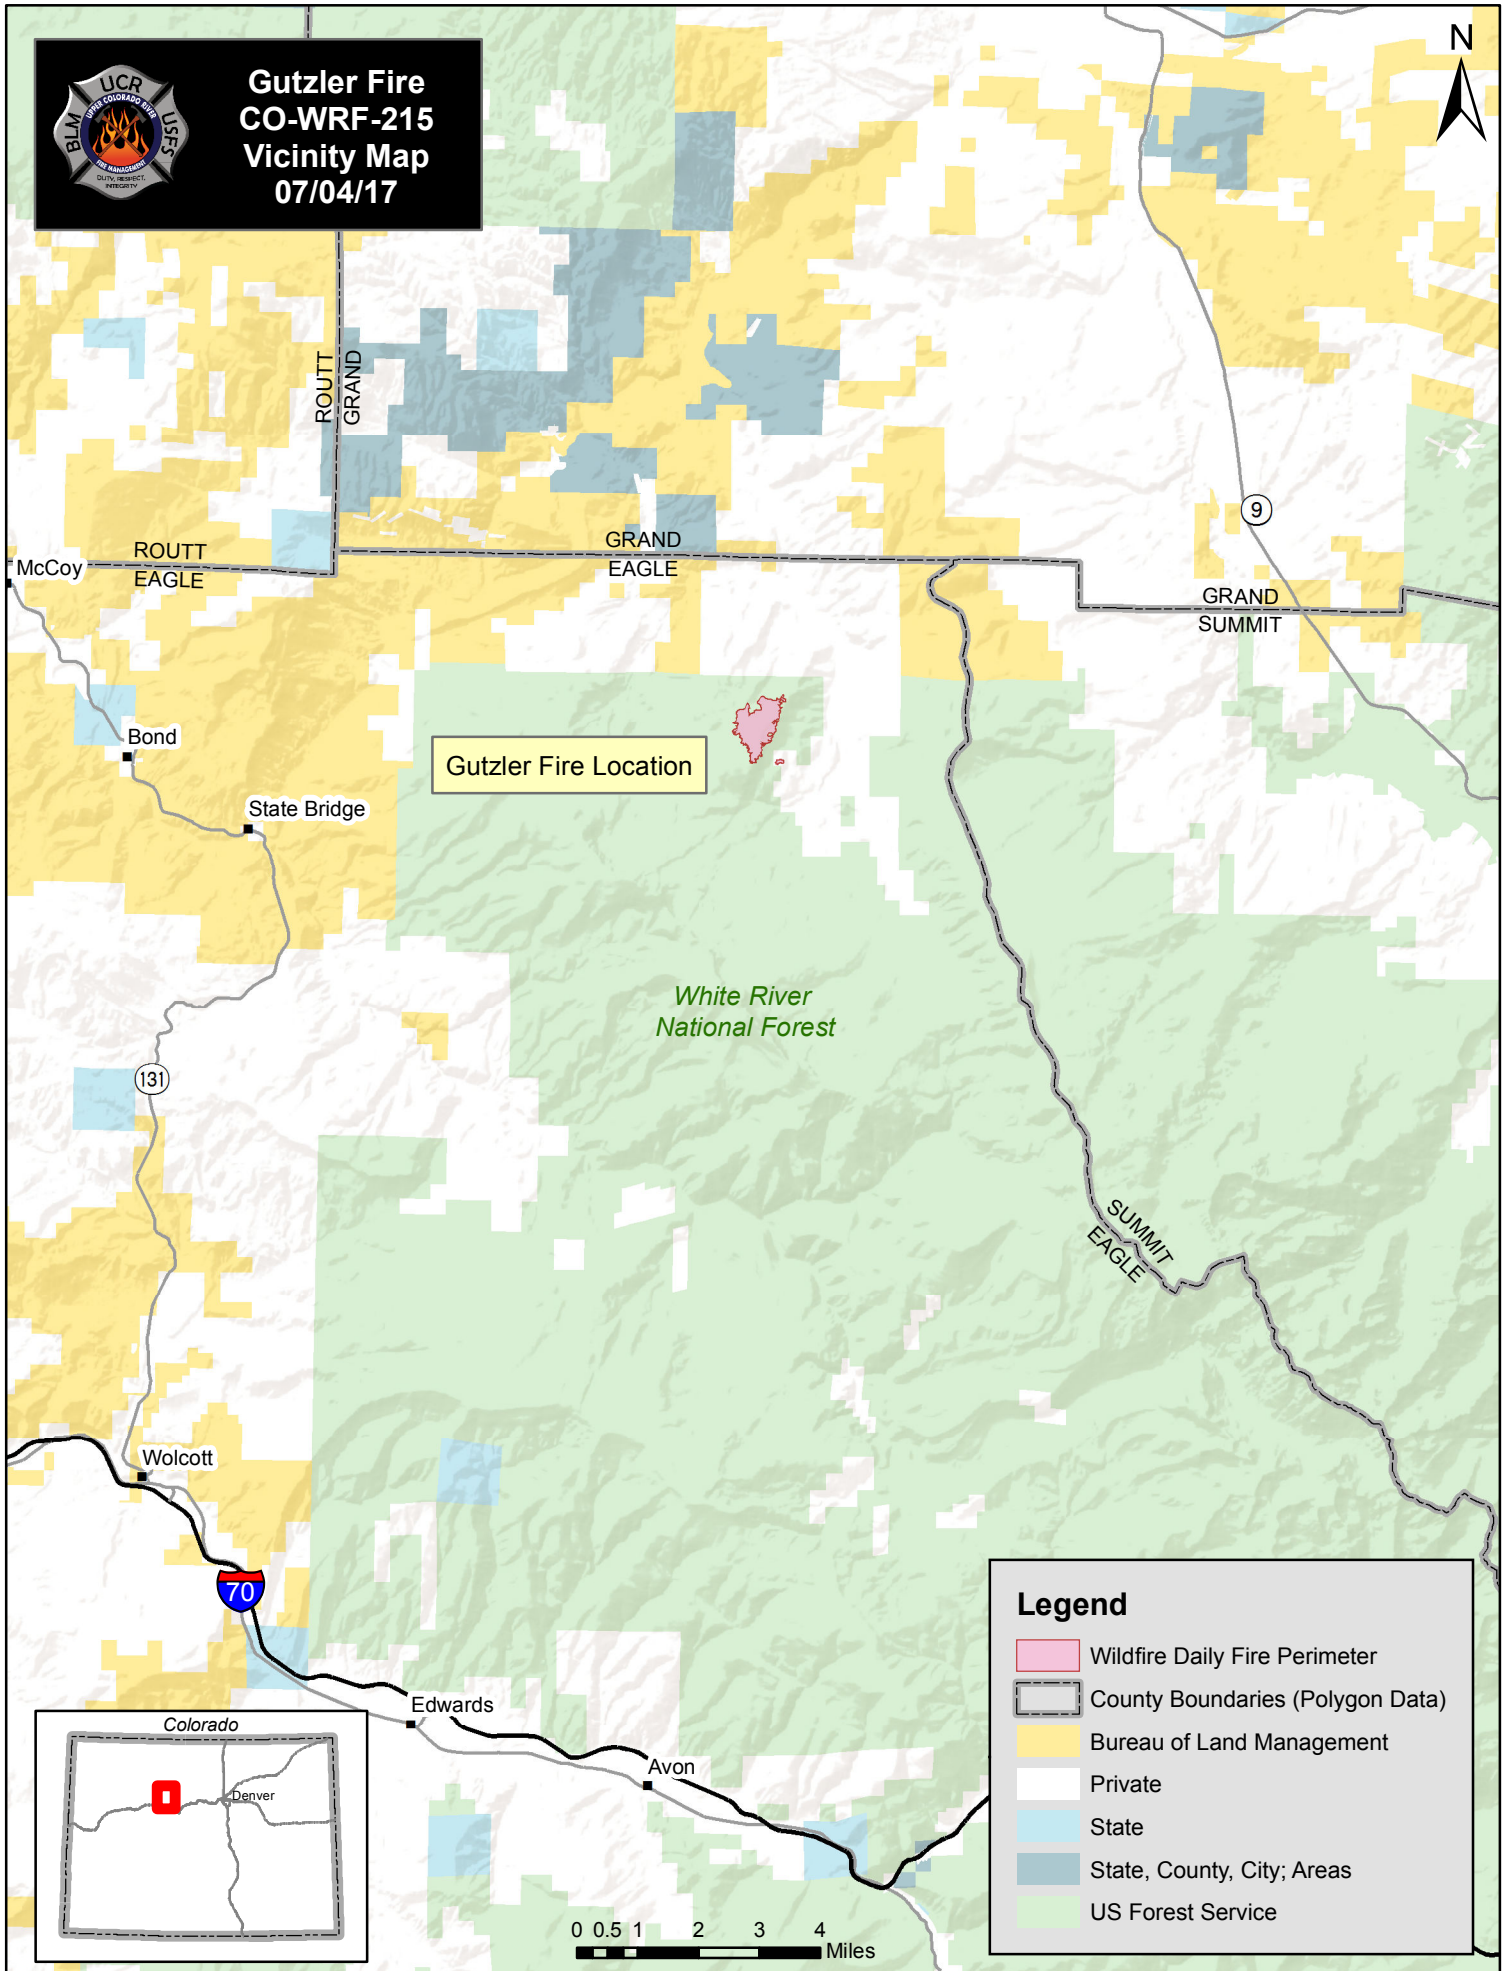

**Gutzler Fire
CO-WRF-215
Vicinity Map
07/04/17**

Gutzler Fire Location

White River
National Forest

Legend

- Wildfire Daily Fire Perimeter
- County Boundaries (Polygon Data)
- Bureau of Land Management
- Private
- State
- State, County, City; Areas
- US Forest Service