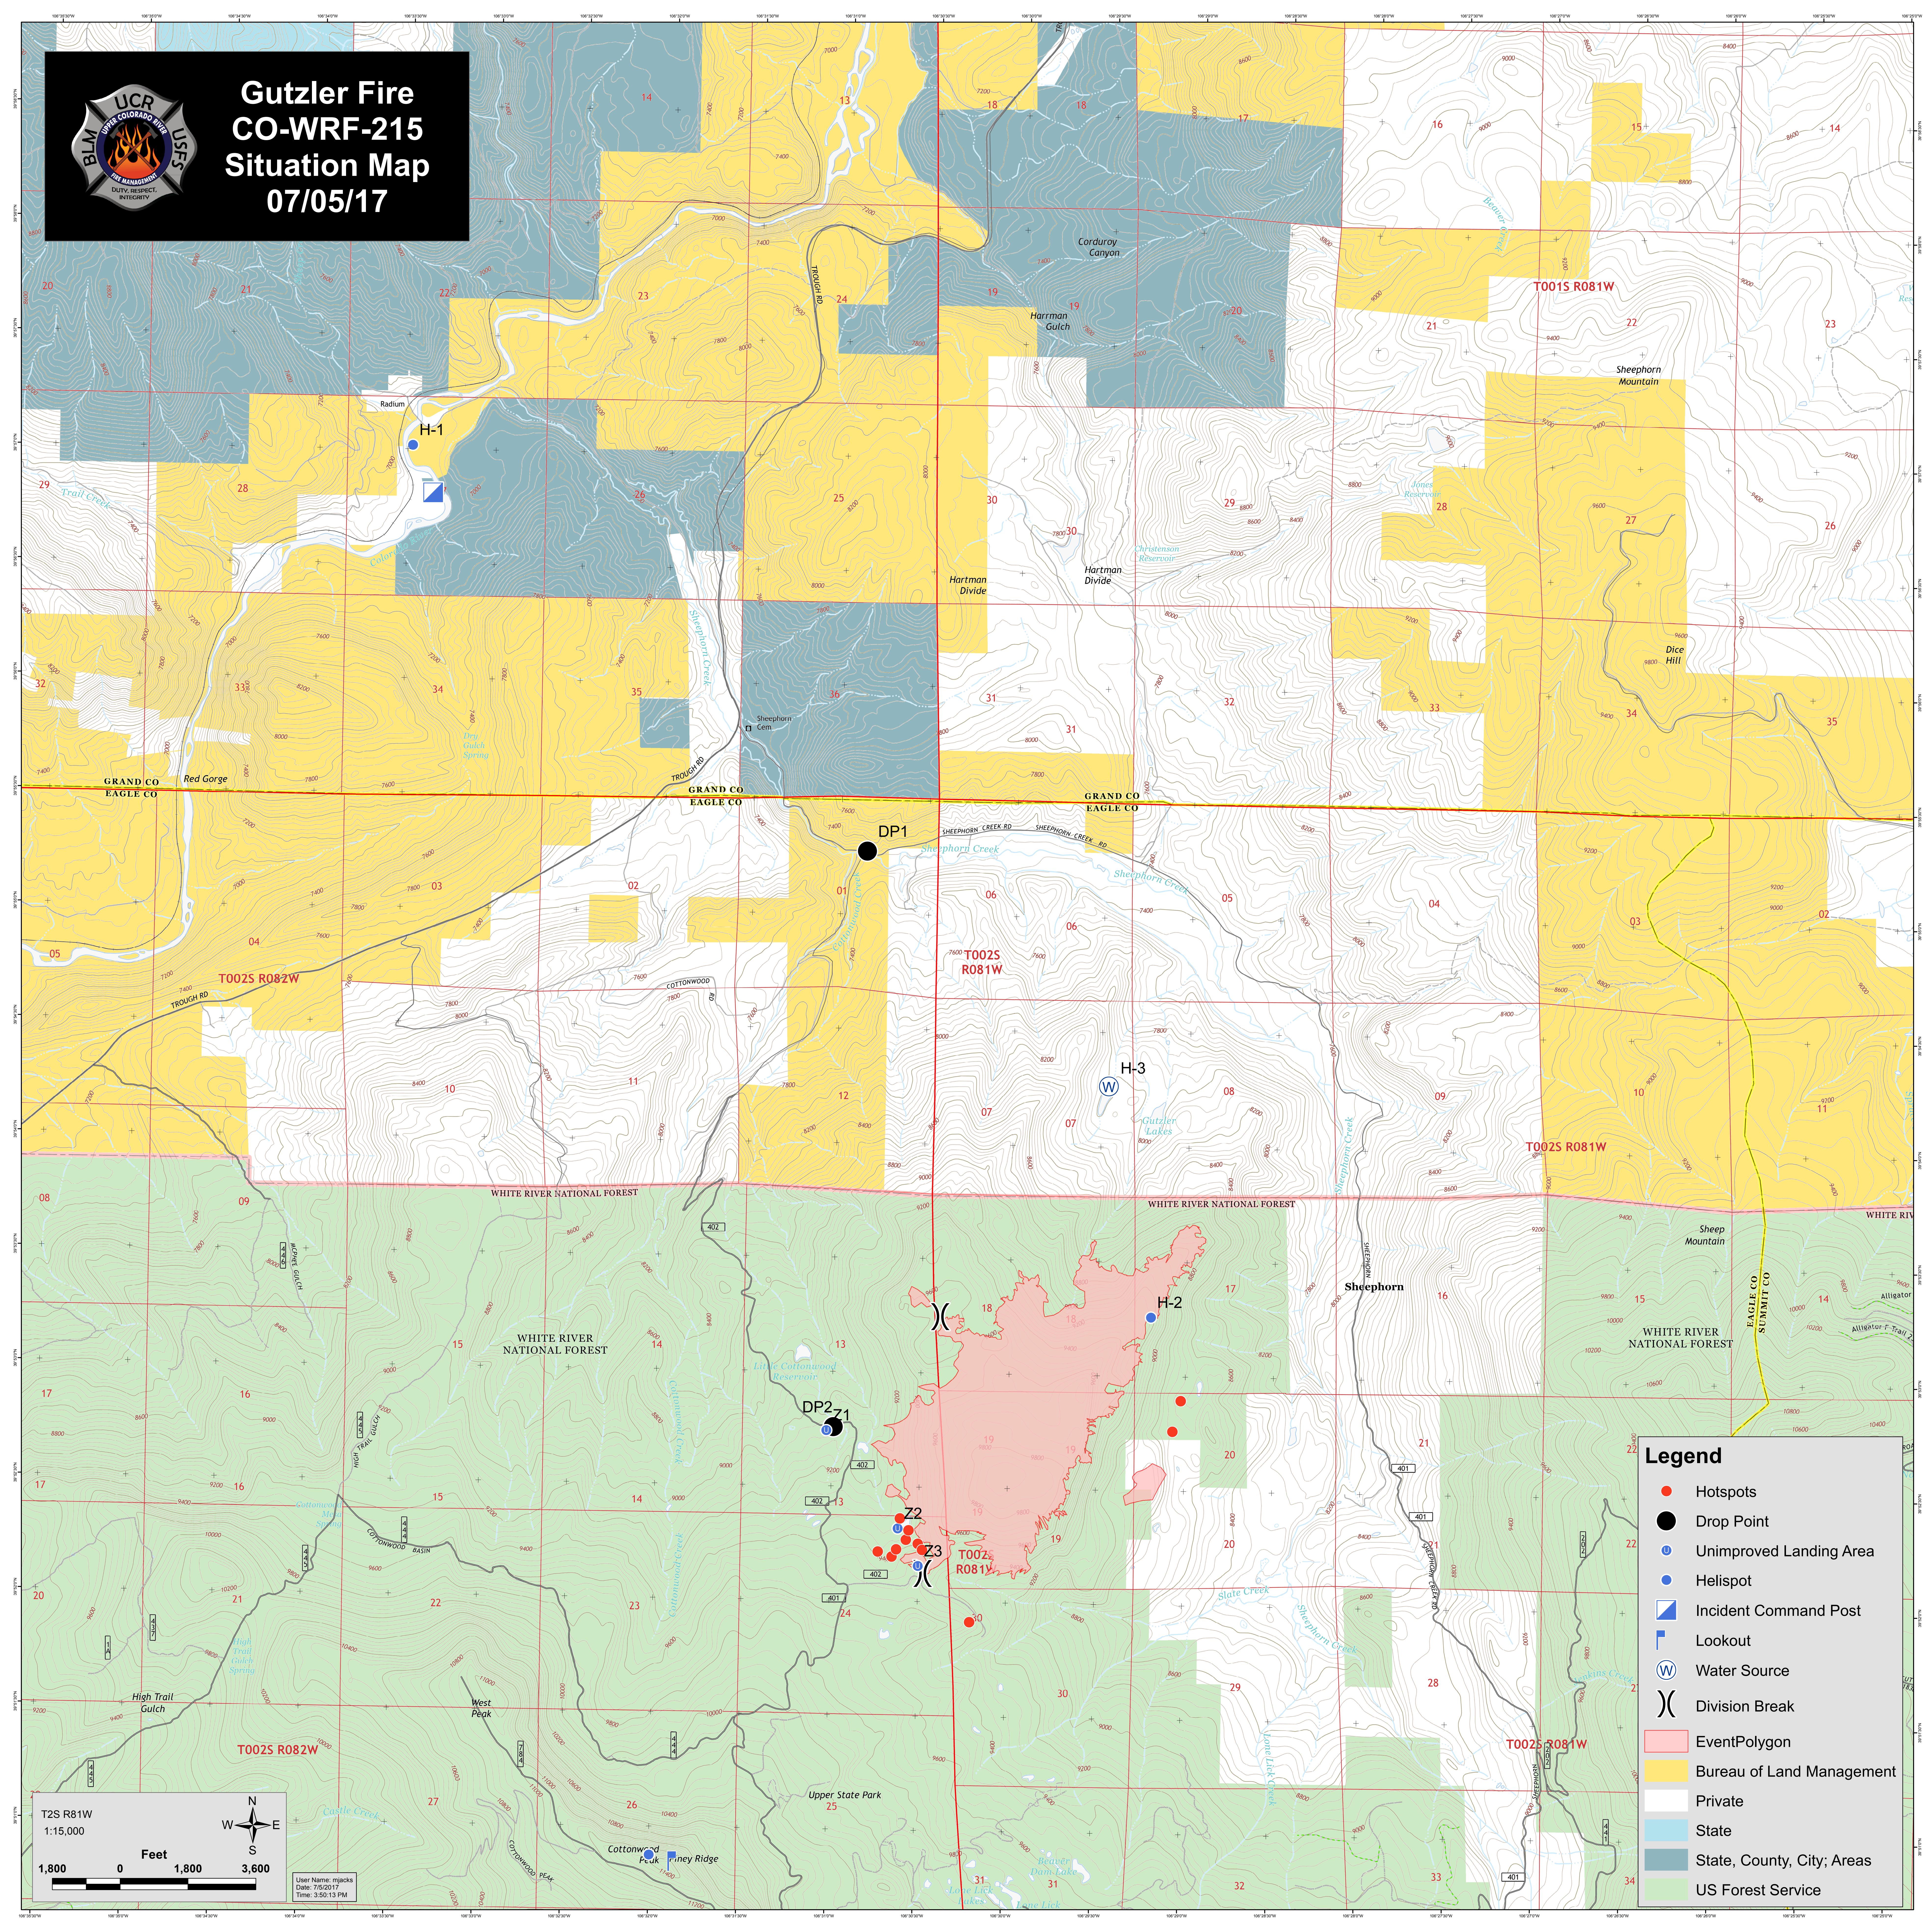

Gutzler Fire CO-WRF-215 Situation Map 07/05/17

Legend

- Hotspots
- Drop Point
- Unimproved Landing Area
- Helispot
- Incident Command Post
- Lookout
- Water Source
- Division Break
- EventPolygon
- Bureau of Land Management
- Private
- State
- State, County, City; Areas
- US Forest Service

T2S R81W
1:15,000

Feet
1,800 0 1,800 3,600

User Name: mjaacks
Date: 7/5/2017
Time: 8:59:13 PM