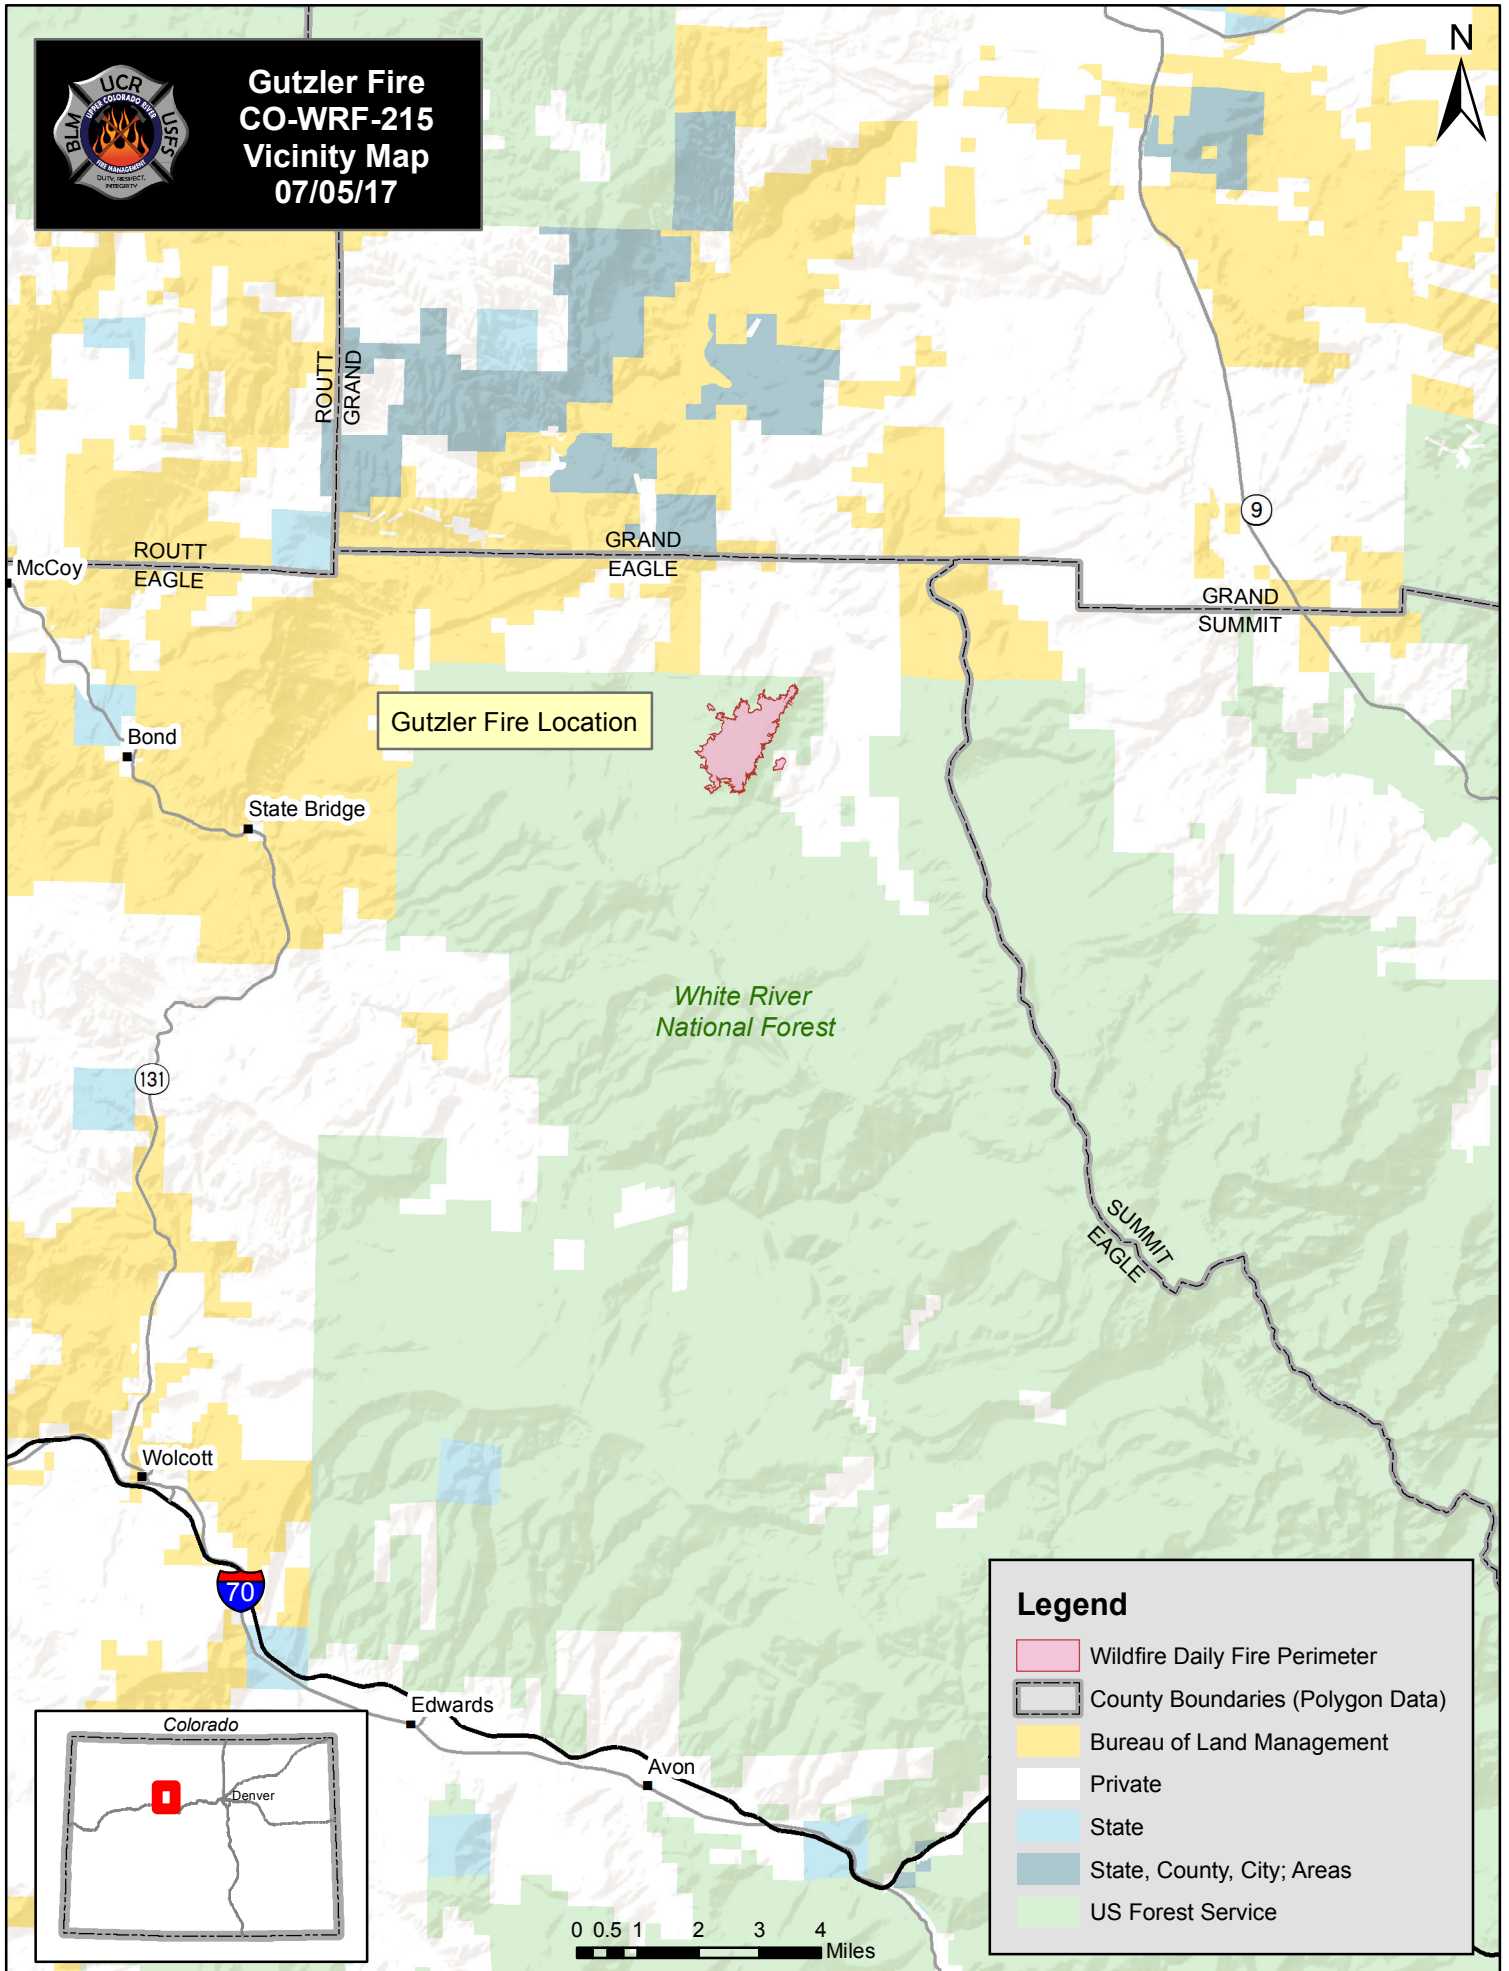

**Gutzler Fire  
CO-WRF-215  
Vicinity Map  
07/05/17**

Gutzler Fire Location

White River  
National Forest

**Legend**

- Wildfire Daily Fire Perimeter
- County Boundaries (Polygon Data)
- Bureau of Land Management
- Private
- State
- State, County, City; Areas
- US Forest Service