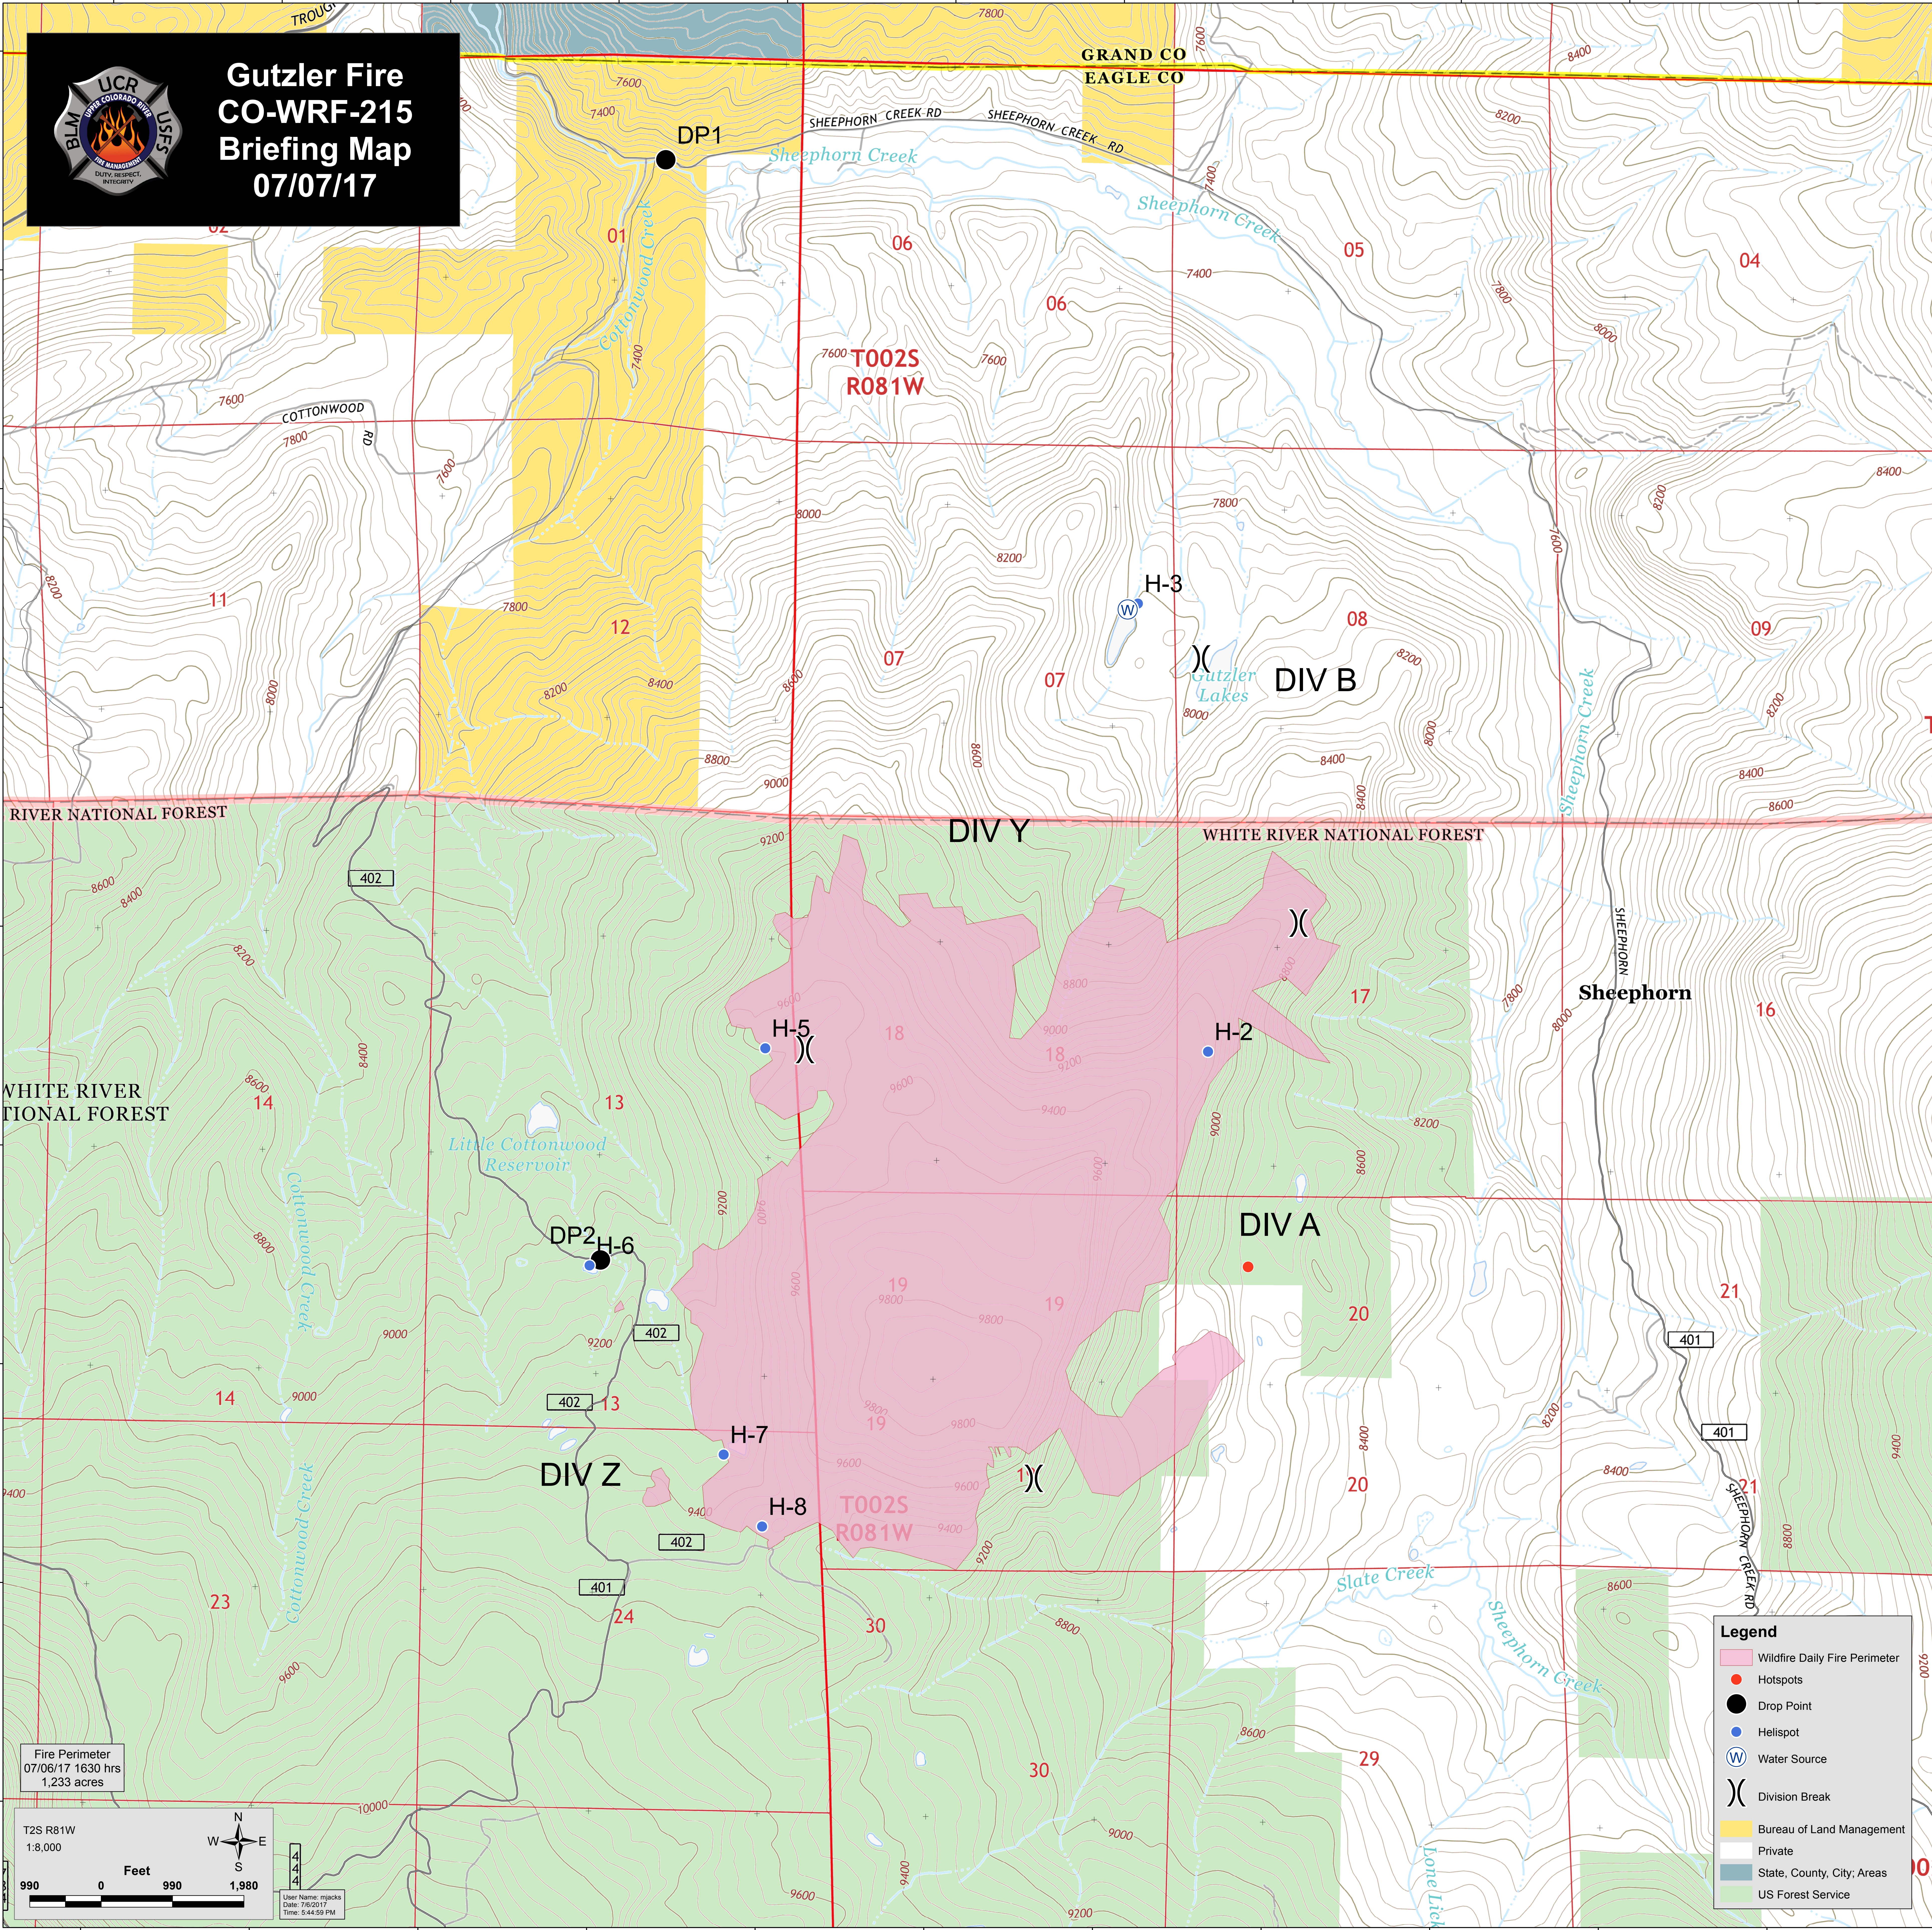

Gutzler Fire CO-WRF-215 Briefing Map 07/07/17

RIVER NATIONAL FOREST

WHITE RIVER NATIONAL FOREST

GRAND CO
EAGLE CO

DIV Y

DIV B

DIV A

DIV Z

Sheephorn

Fire Perimeter
07/06/17 1630 hrs
1,233 acres

Legend

- Wildfire Daily Fire Perimeter
- Hotspots
- Drop Point
- Helispot
- Water Source
- Division Break
- Bureau of Land Management
- Private
- State, County, City; Areas
- US Forest Service