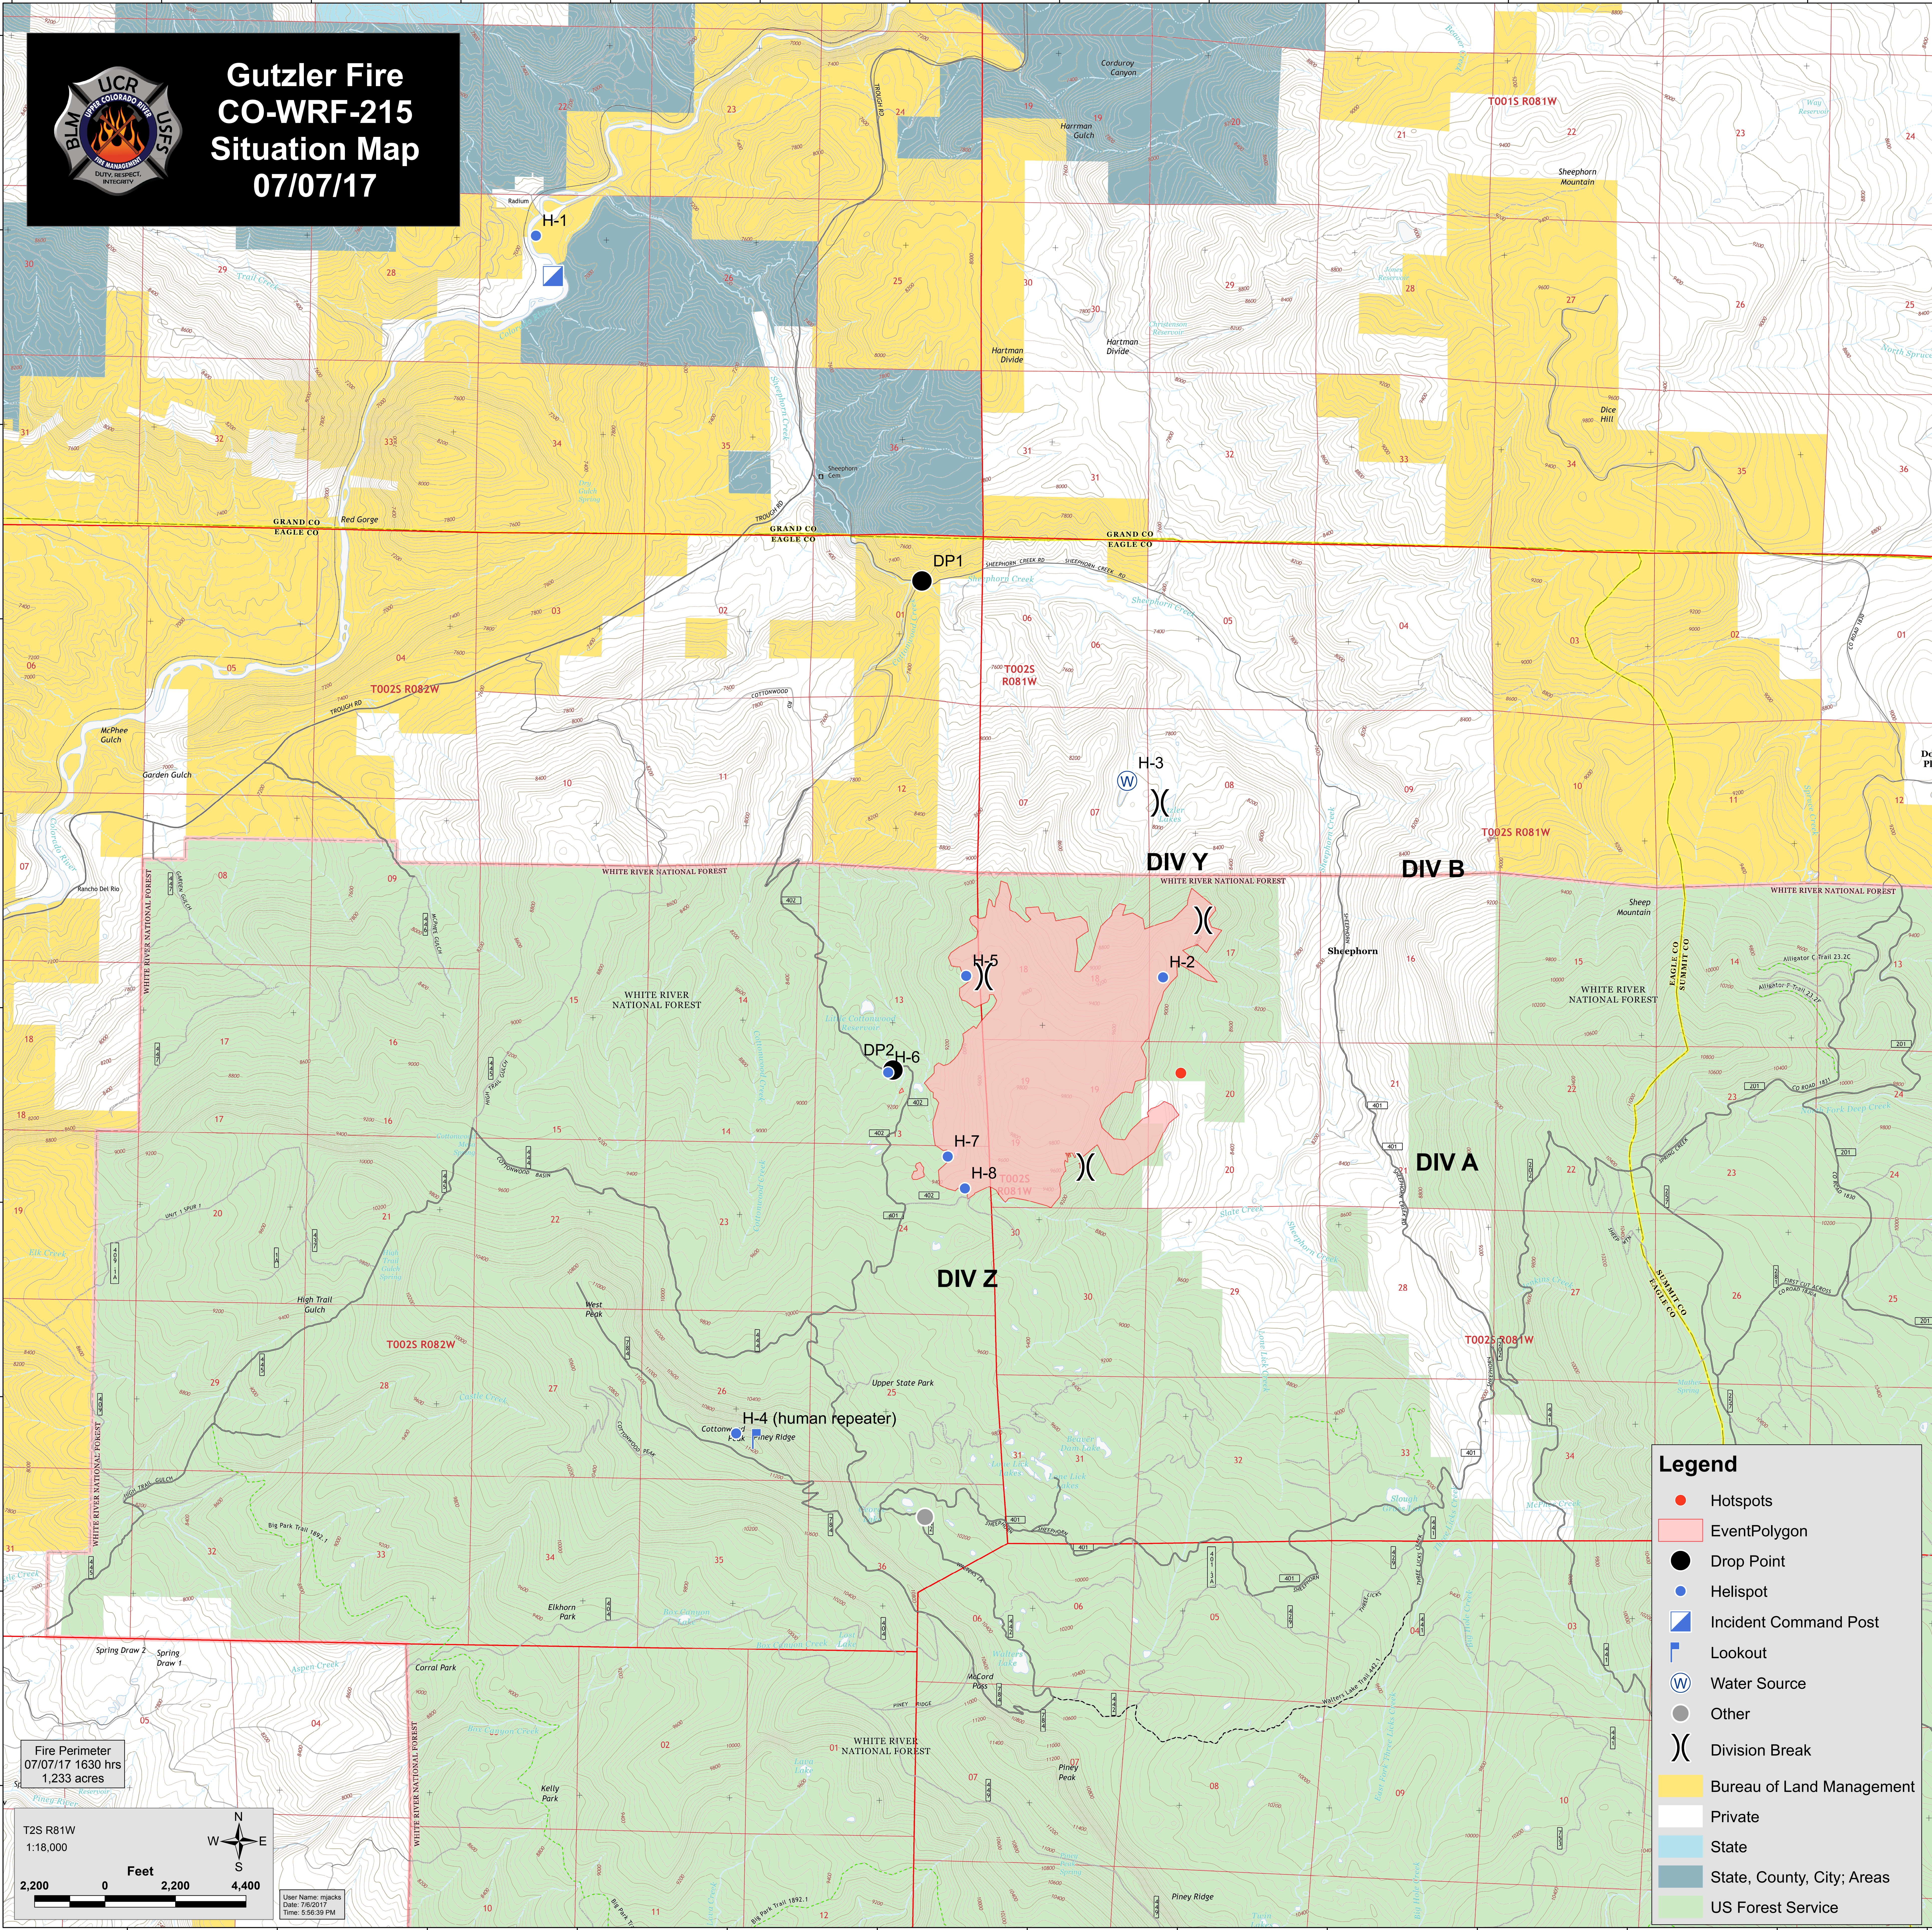

Gutzler Fire CO-WRF-215 Situation Map 07/07/17

Legend

- Hotspots
- EventPolygon
- Drop Point
- Helispot
- ▣ Incident Command Post
- ▣ Lookout
- W Water Source
- Other
- ⌘ Division Break
- Bureau of Land Management
- Private
- State
- State, County, City; Areas
- US Forest Service

Fire Perimeter
07/07/17 1630 hrs
1,233 acres

T2S R81W
1:18,000

Feet
2,200 0 2,200 4,400

User Name: mjacks
Date: 7/6/2017
Time: 8:56:39 PM