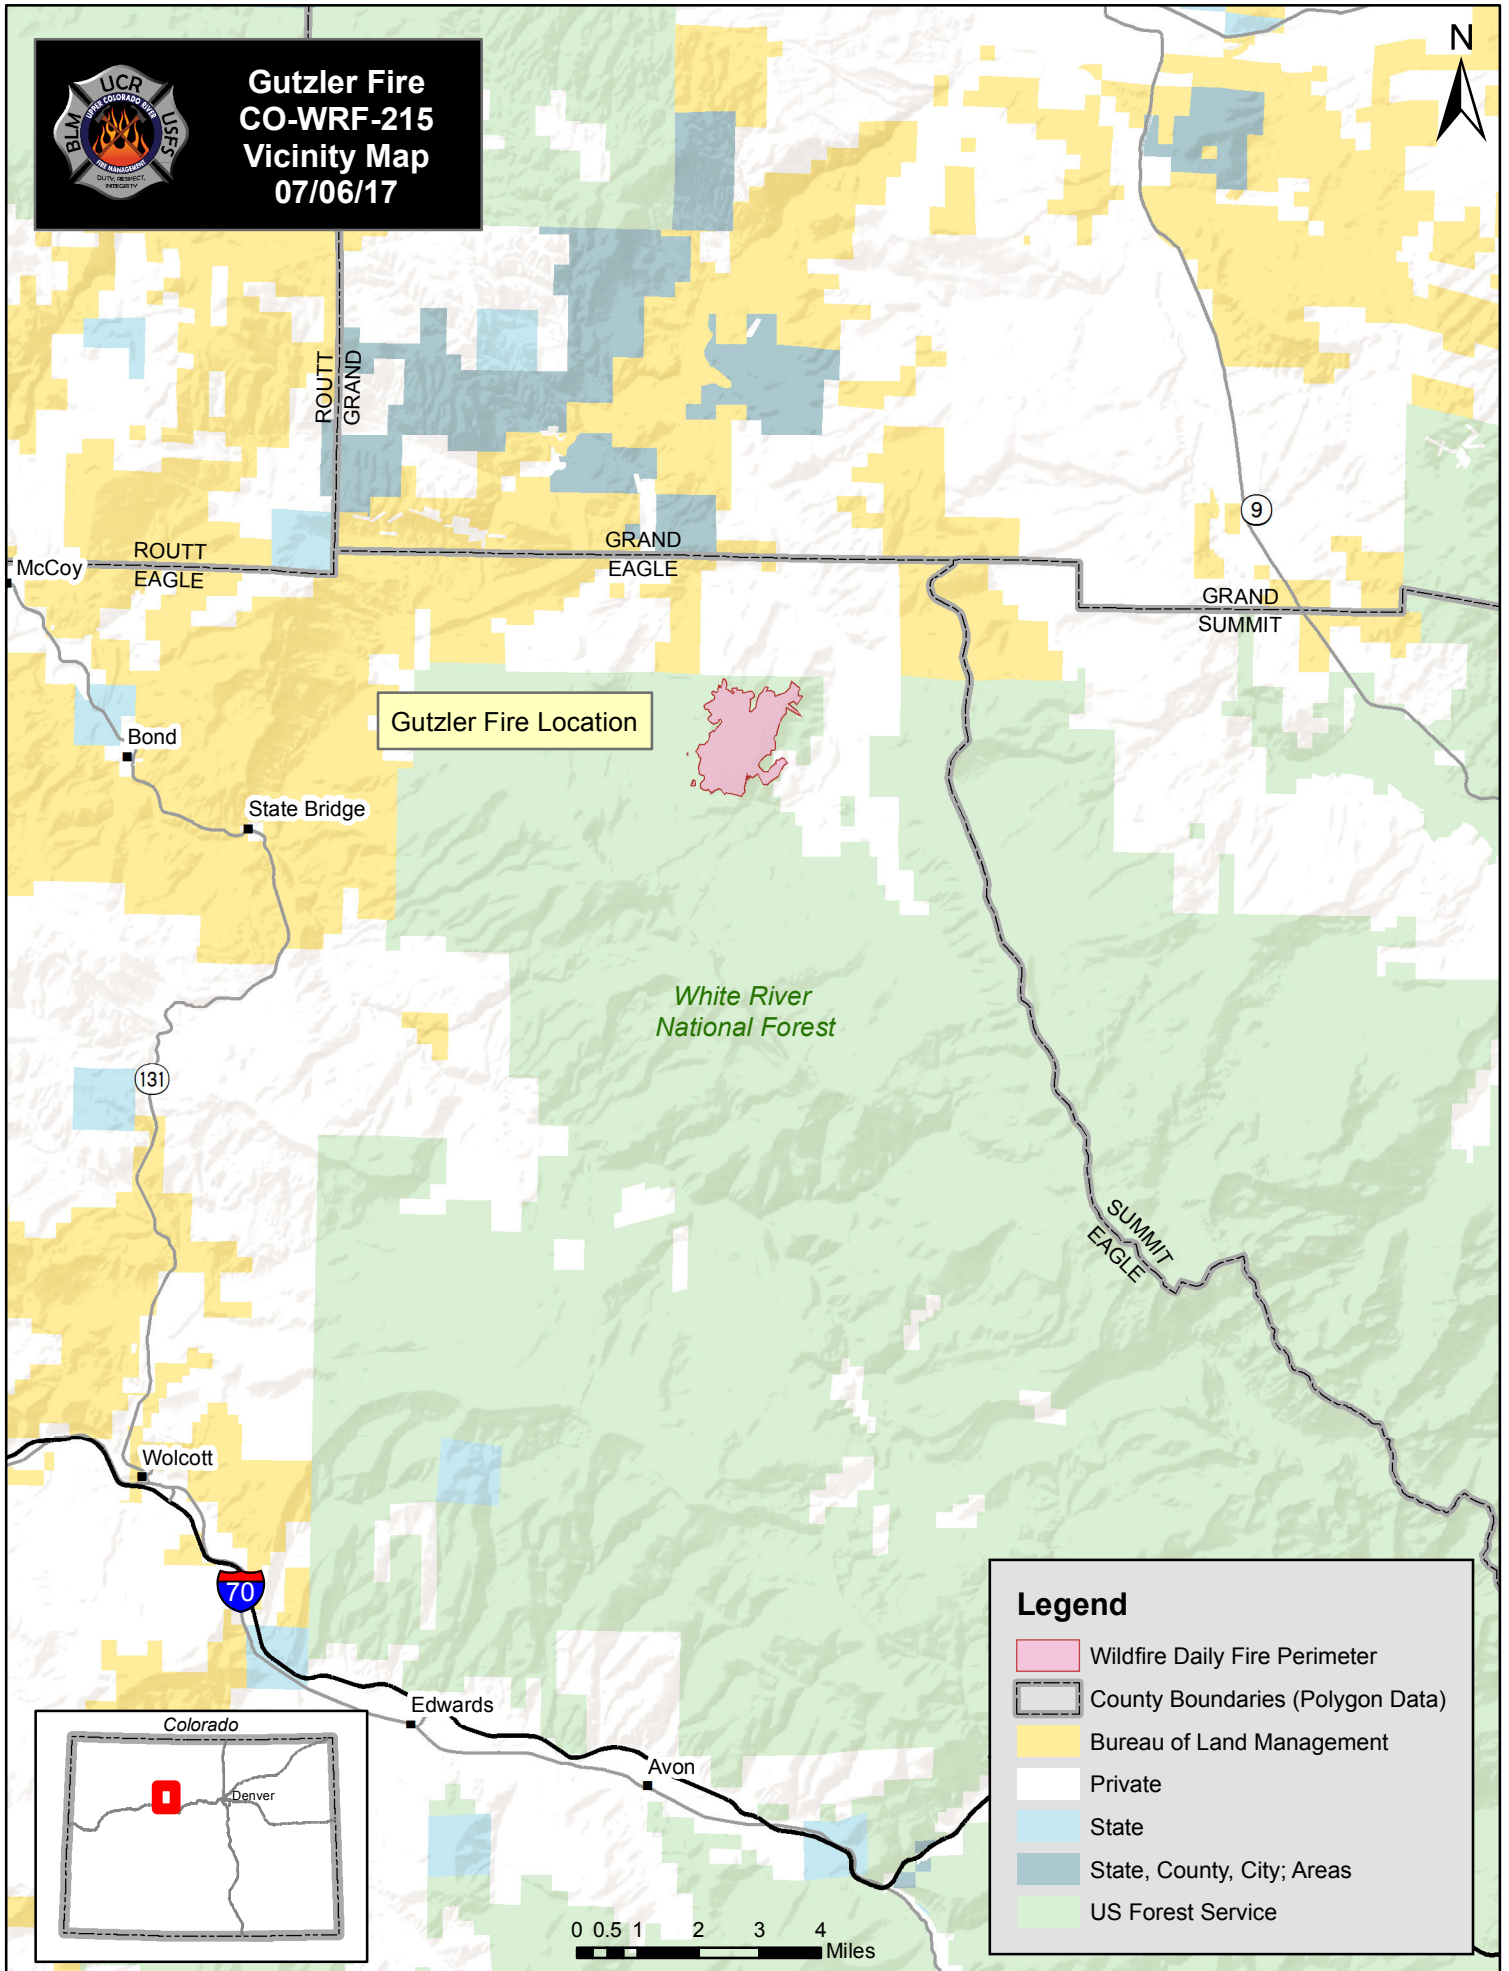

**Gutzler Fire
CO-WRF-215
Vicinity Map
07/06/17**

Gutzler Fire Location

White River
National Forest

Legend

- Wildfire Daily Fire Perimeter
- County Boundaries (Polygon Data)
- Bureau of Land Management
- Private
- State
- State, County, City; Areas
- US Forest Service