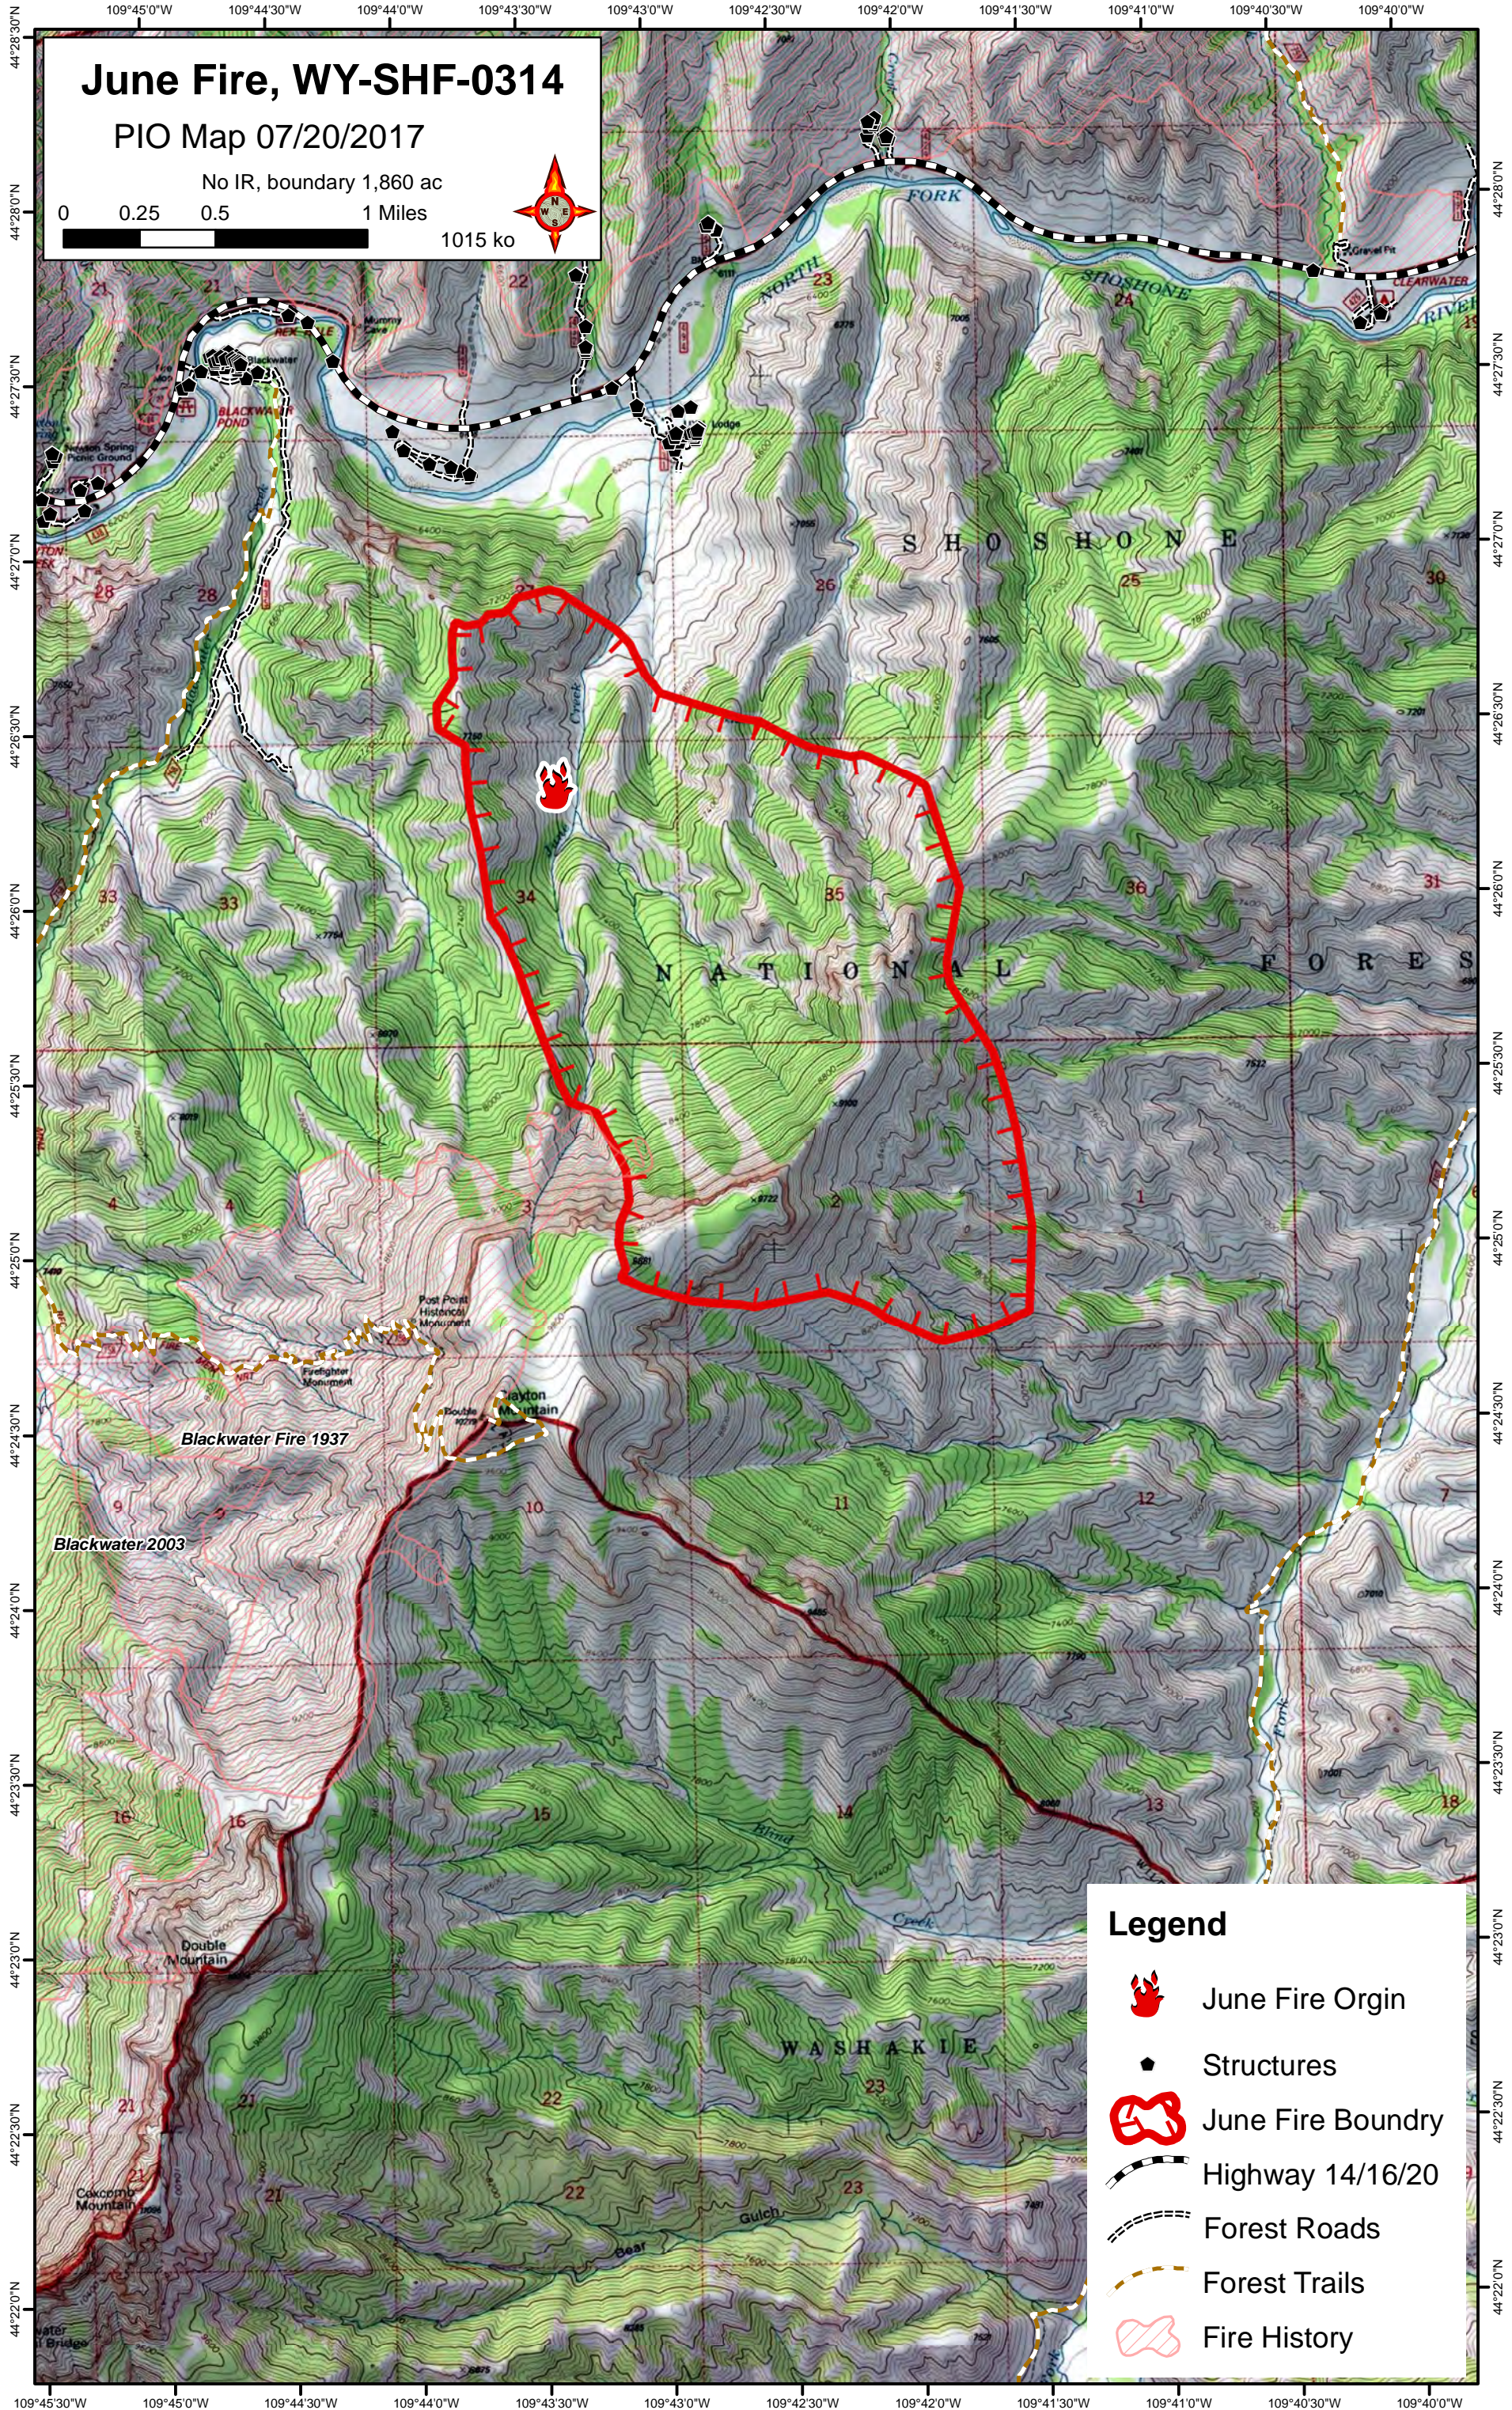

June Fire, WY-SHF-0314

PIO Map 07/20/2017

No IR, boundary 1,860 ac

0 0.25 0.5 1 Miles

1015 ko

Legend

June Fire Origin

Structures

June Fire Boundry

Highway 14/16/20

Forest Roads

Forest Trails

Fire History