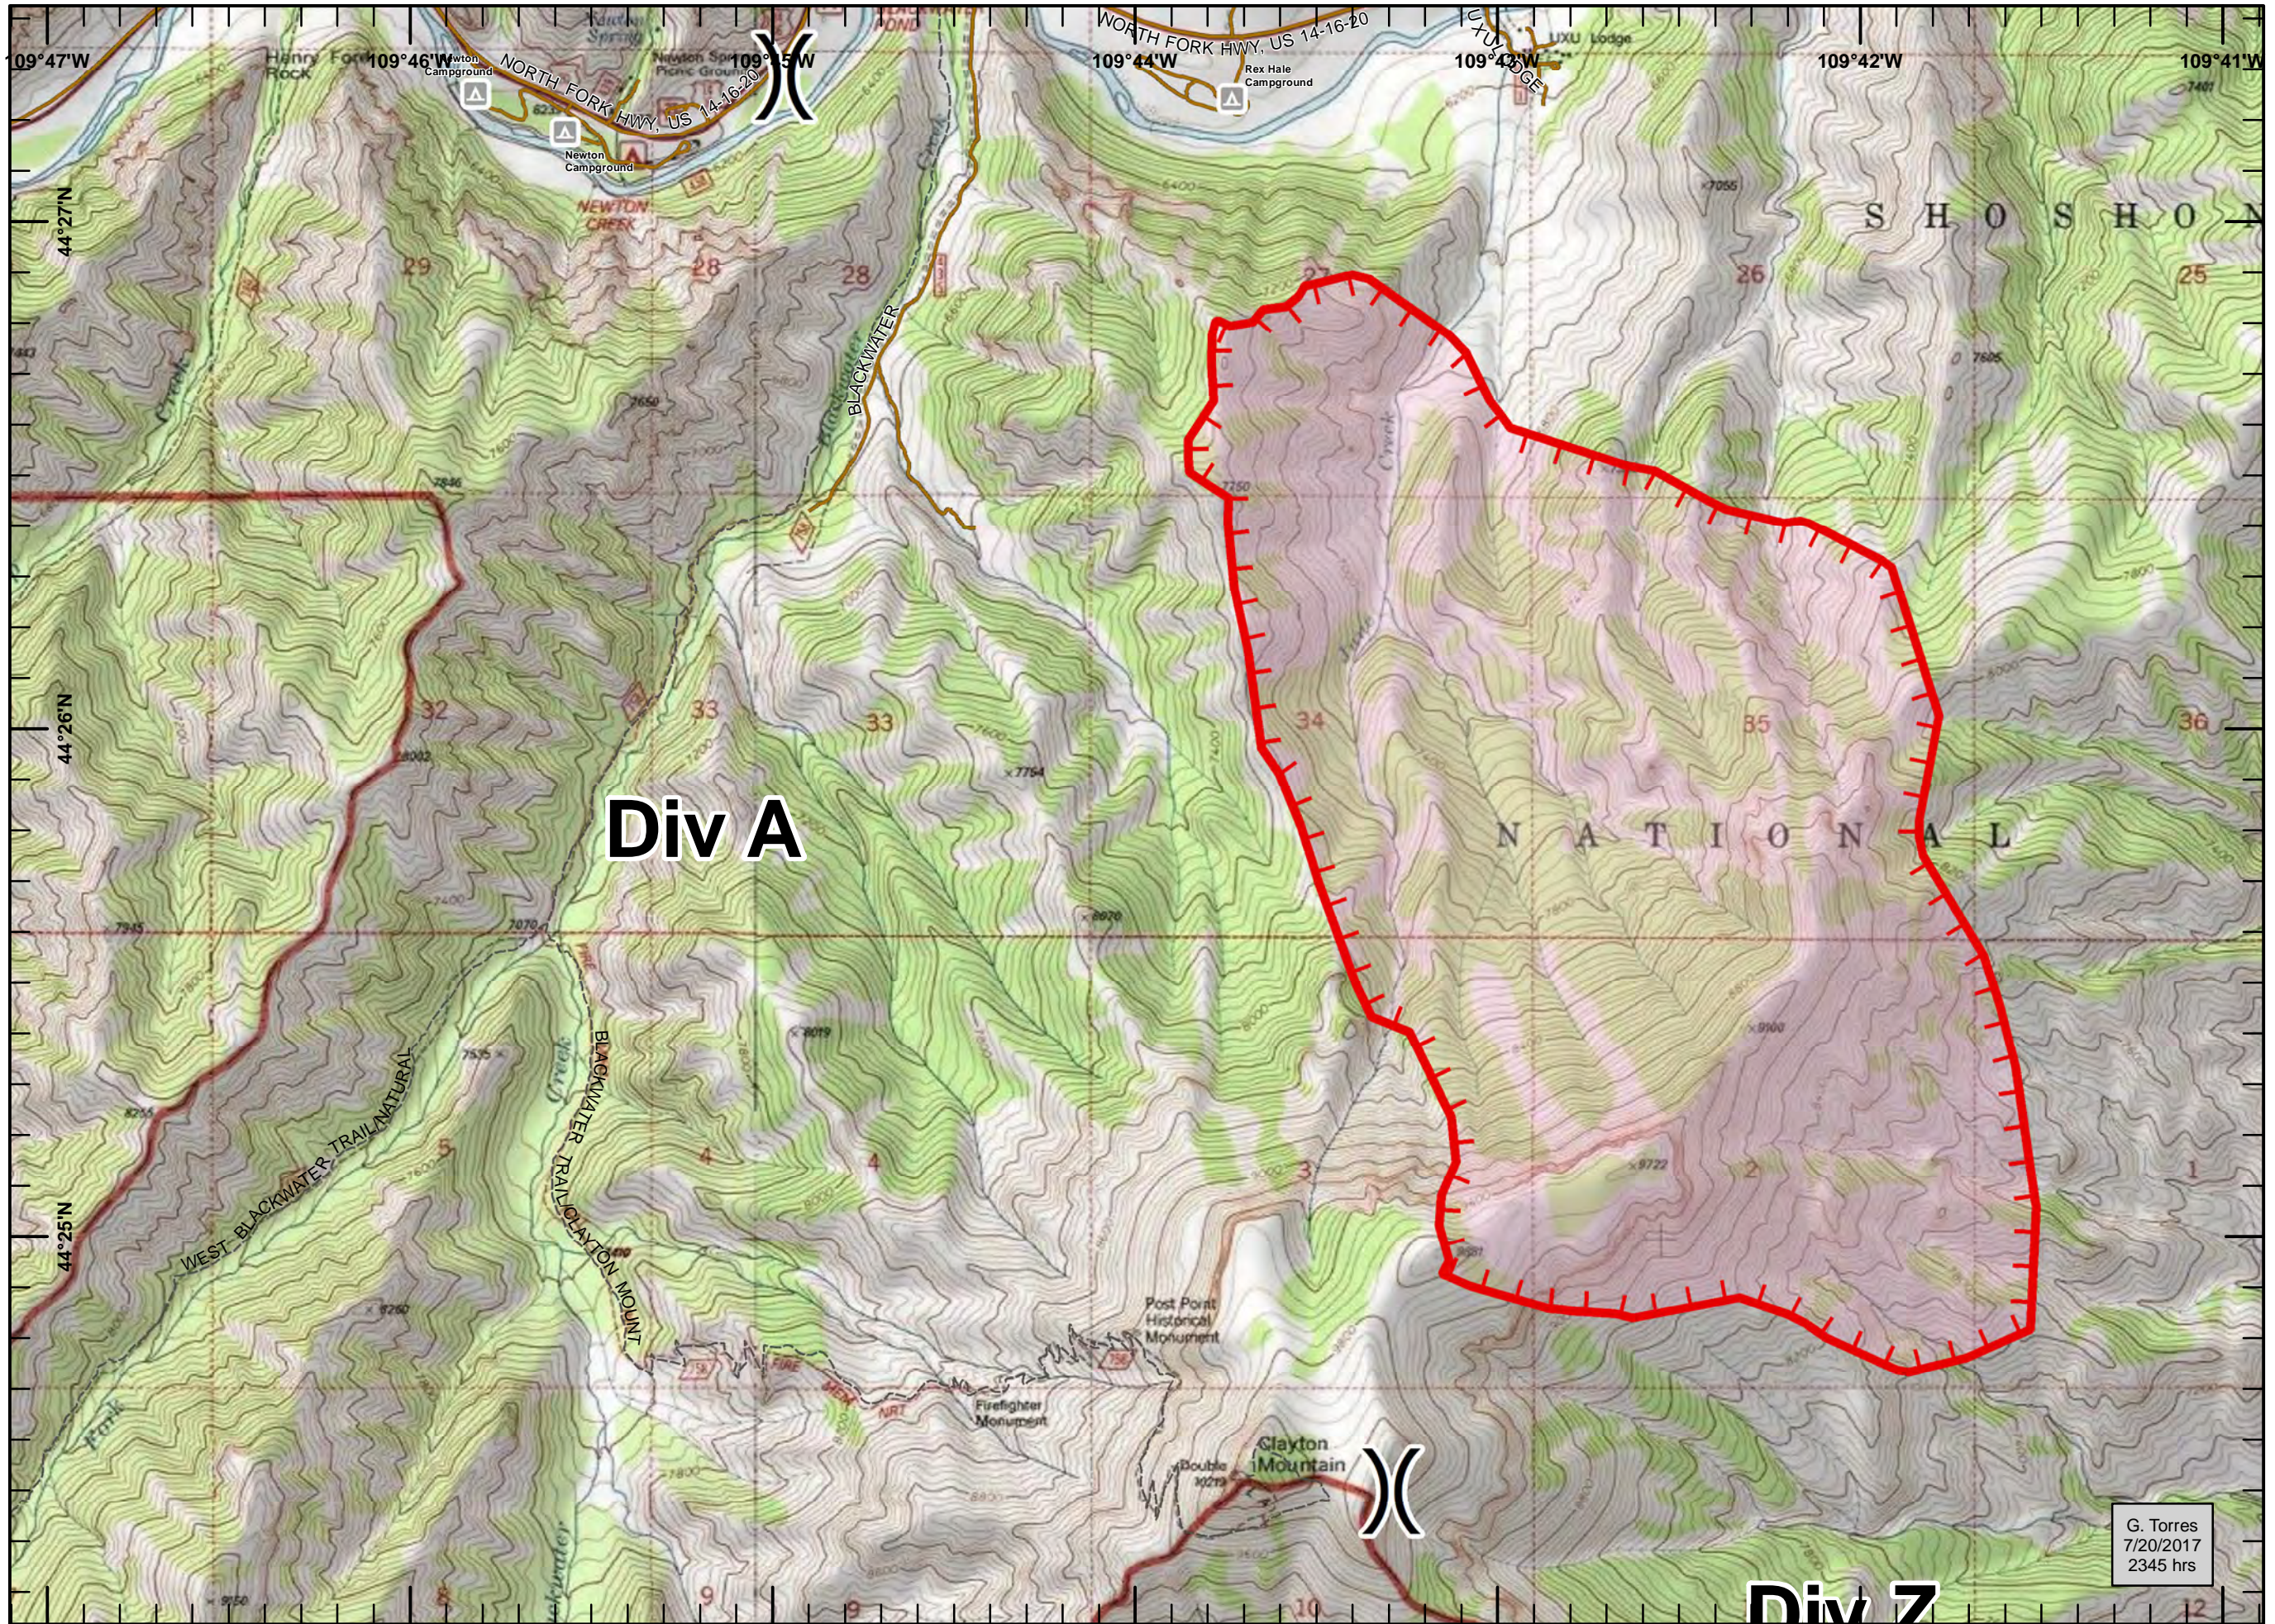

**June Fire
WY-SHF-314
July 21, 2017
DayShift
NAD 1983 12N
Div A**

Approximately 1860 Acres
Recon flight June 20, 2017 1030hrs

-  Campground
-  Trail
-  Road
-  Division Break
-  Uncontrolled Fire Edge

G. Torres
7/20/2017
2345 hrs

Div 7