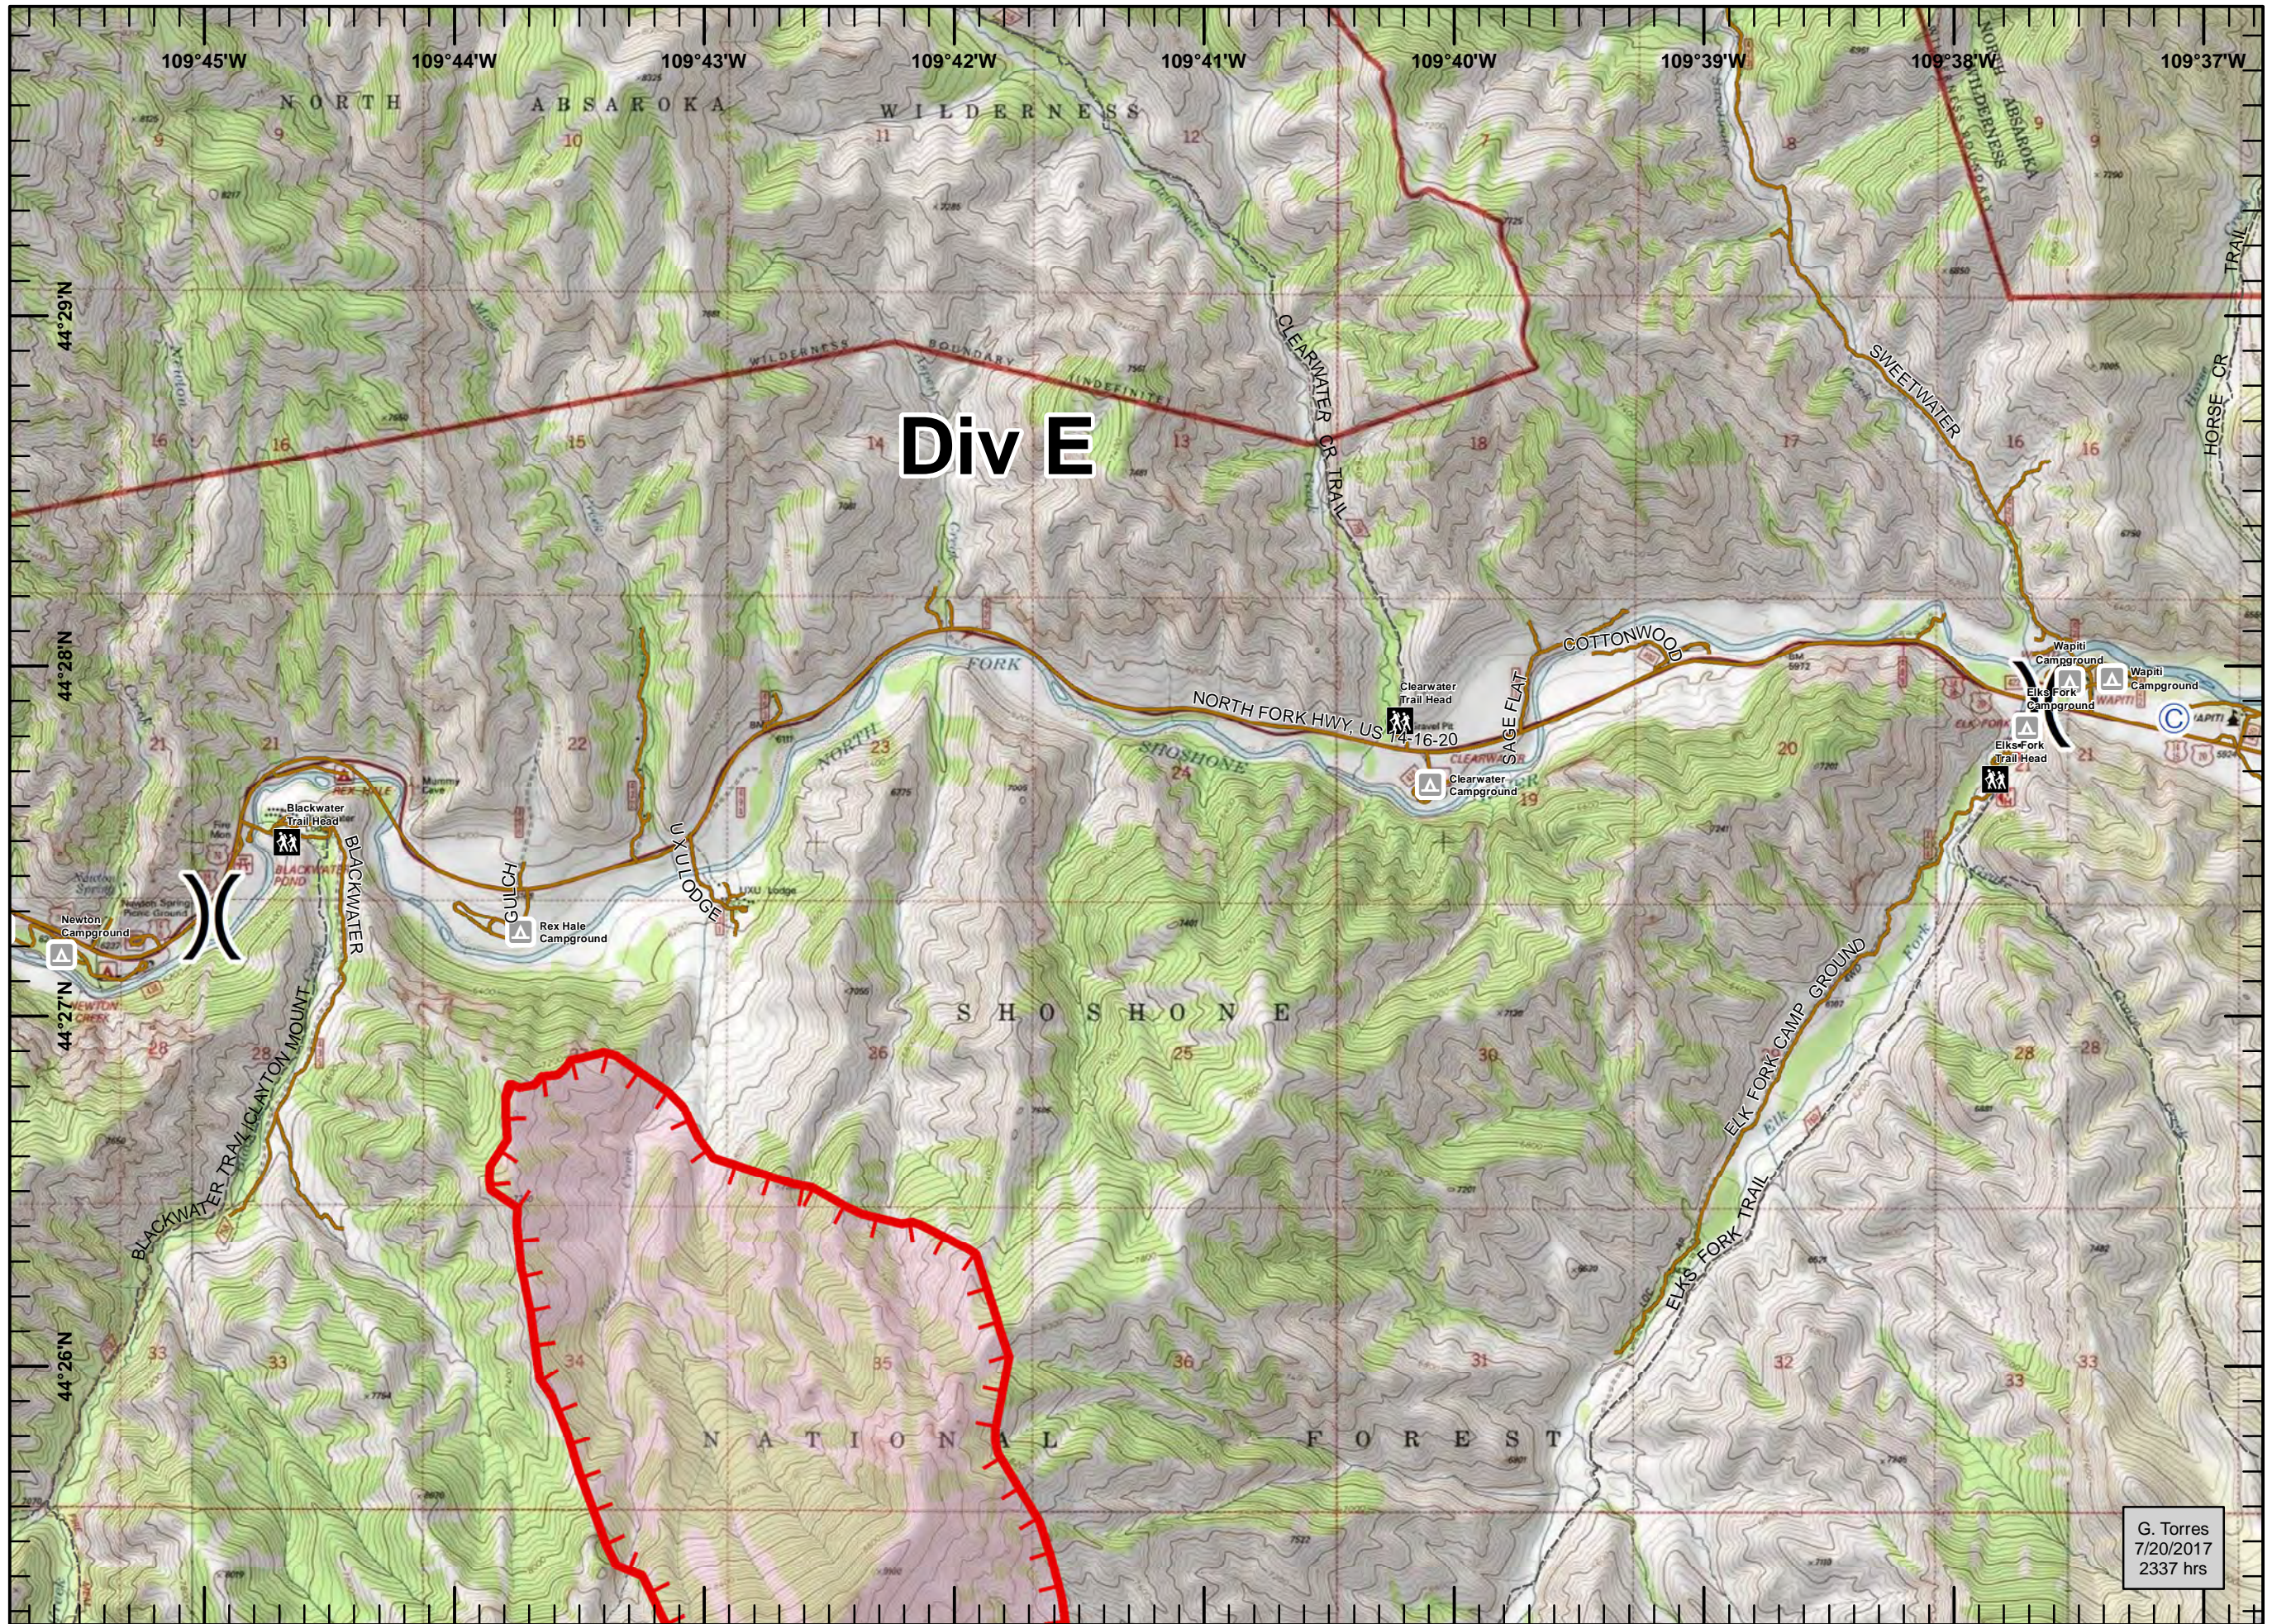

**June Fire
WY-SHF-314
July 21, 2017
DayShift
NAD 1983 12N
Div E**

Approximately 1860 Acres
Recon flight June 20, 2017 1030hrs

-  Campground
-  Trail Head
-  Trail
-  Road
-  Camp
-  Division Break
-  Uncontrolled Fire Edge

Miles

G. Torres
7/20/2017
2337 hrs