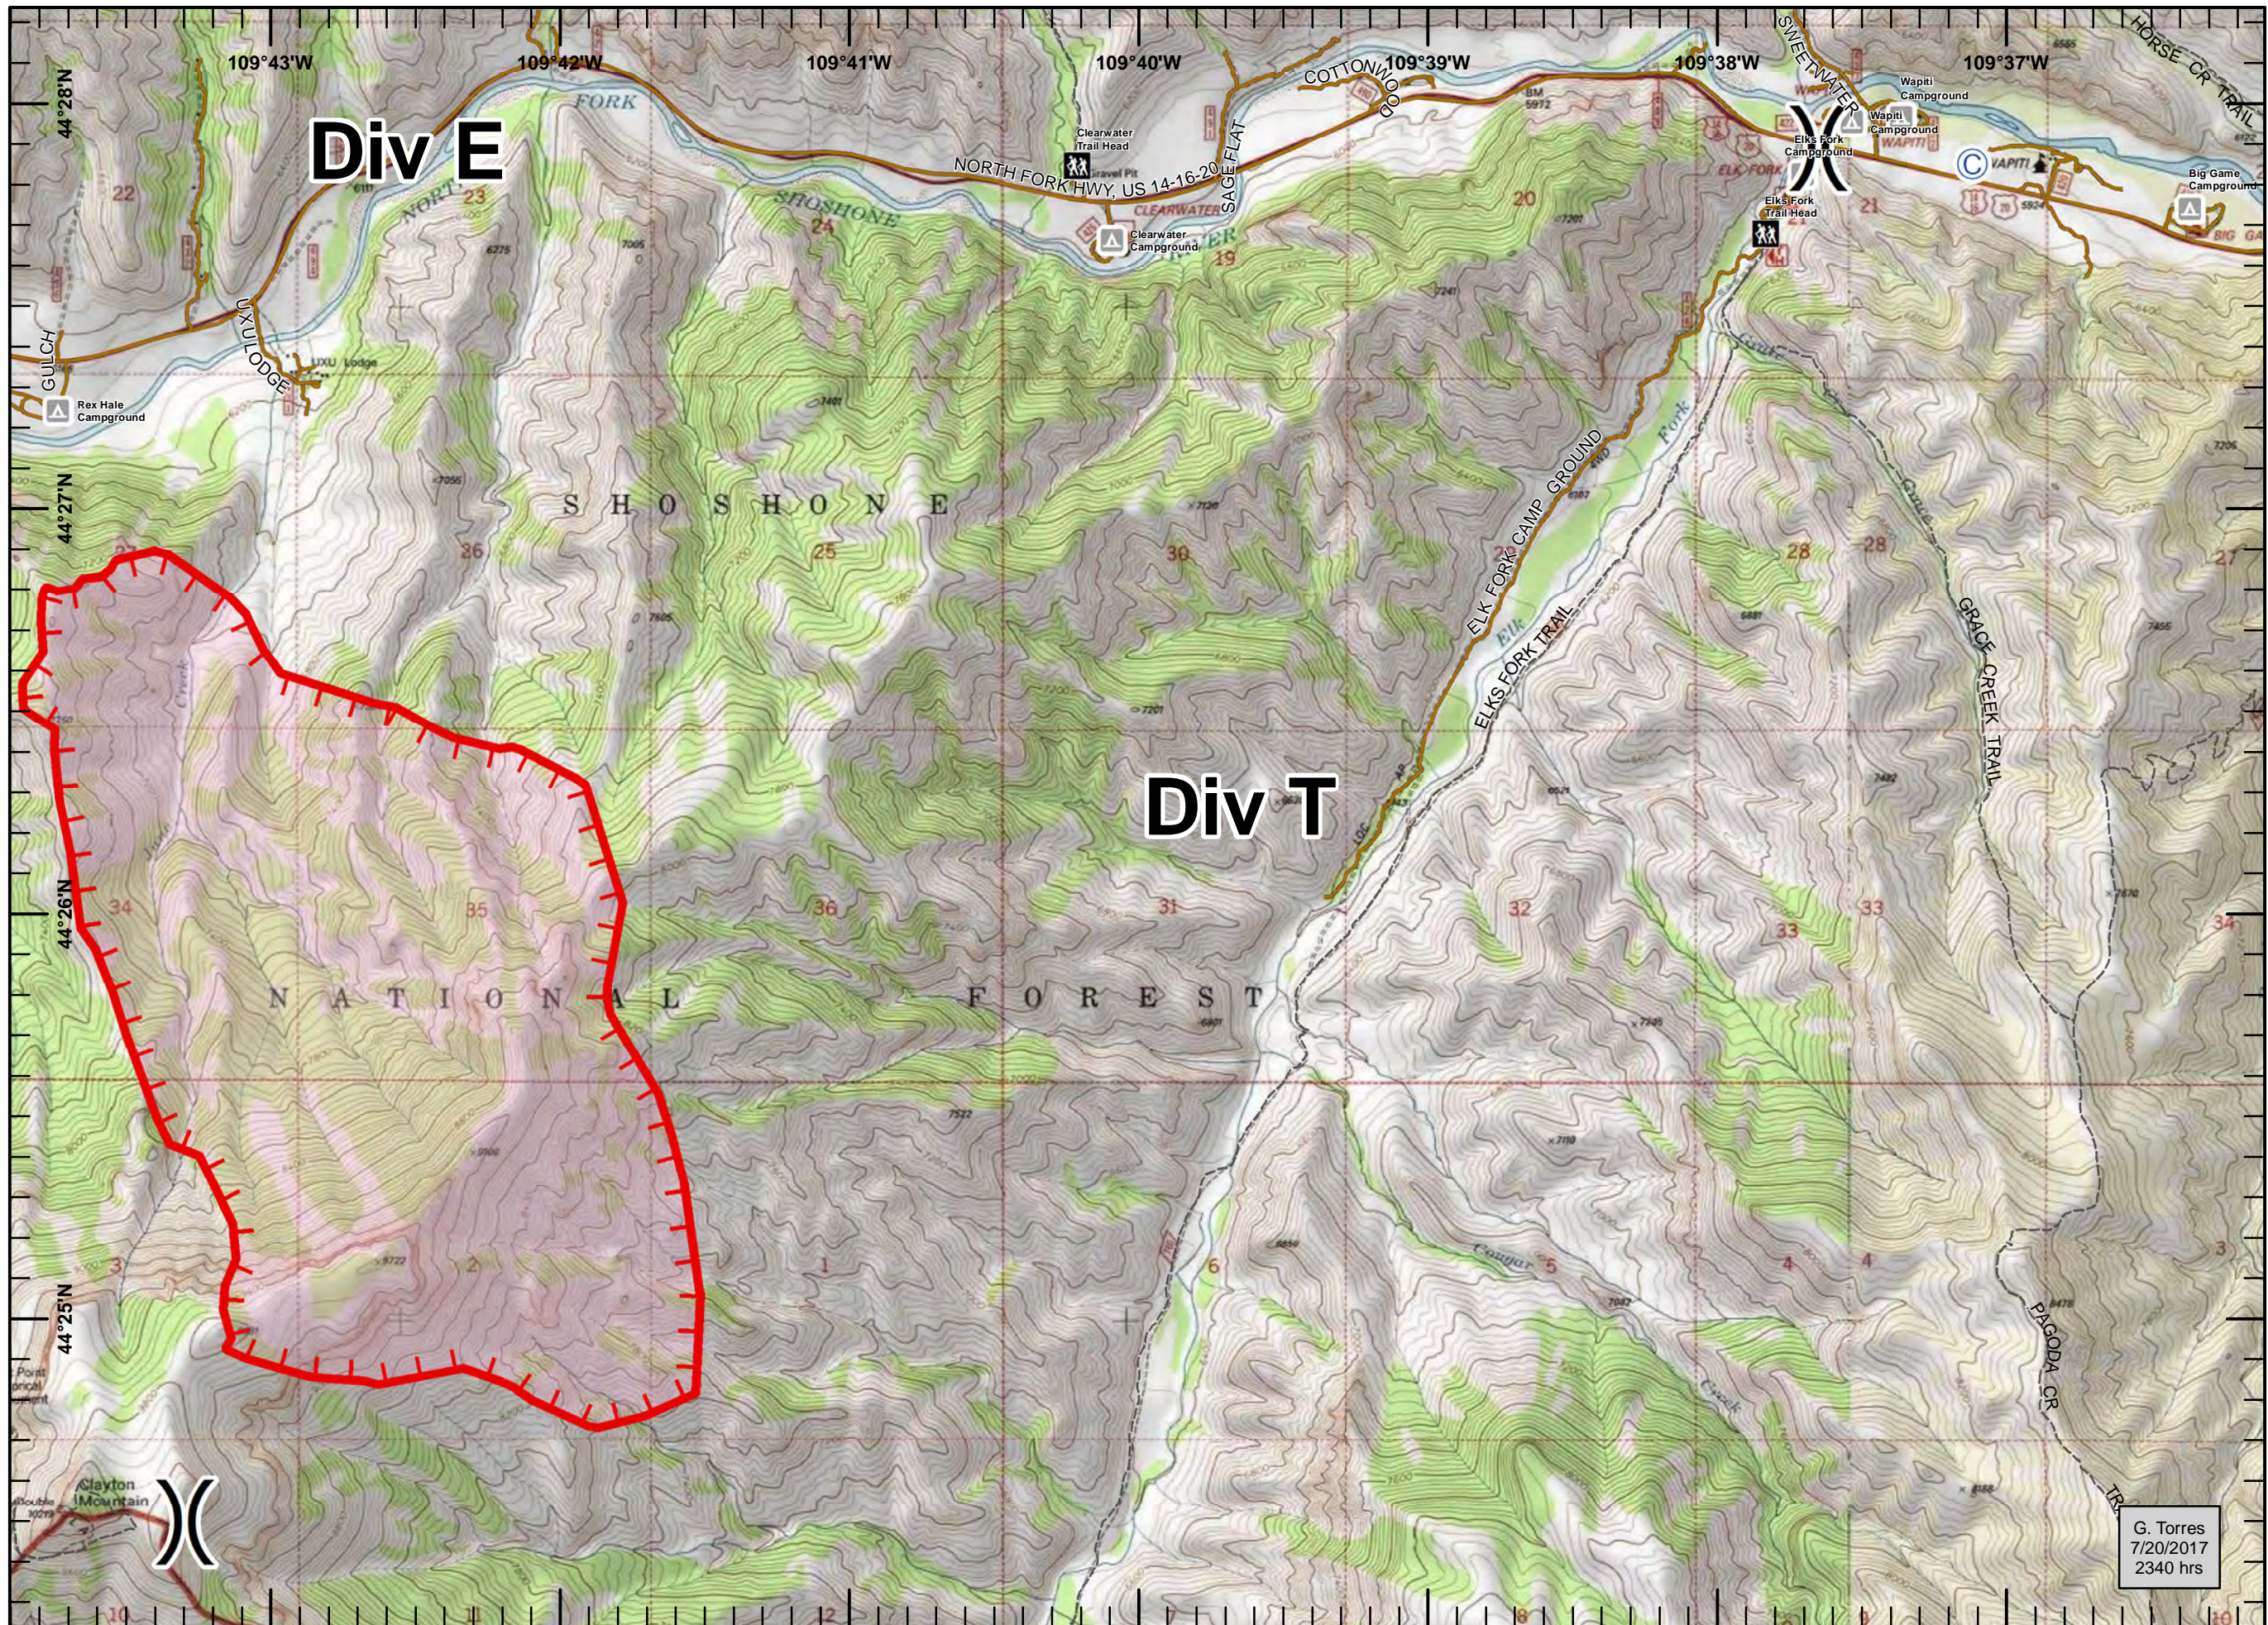

June Fire  
 WY-SHF-314  
 July 21, 2017  
 DayShift  
 NAD 1983 12N  
 Div T

Approximately 1860 Acres  
 Recon flight June 20, 2017 1030hrs

-  Campground
-  Trail Head
-  Trail
-  Road
-  Camp
-  Division Break
-  Uncontrolled Fire Edge

Miles

G. Torres  
 7/20/2017  
 2340 hrs