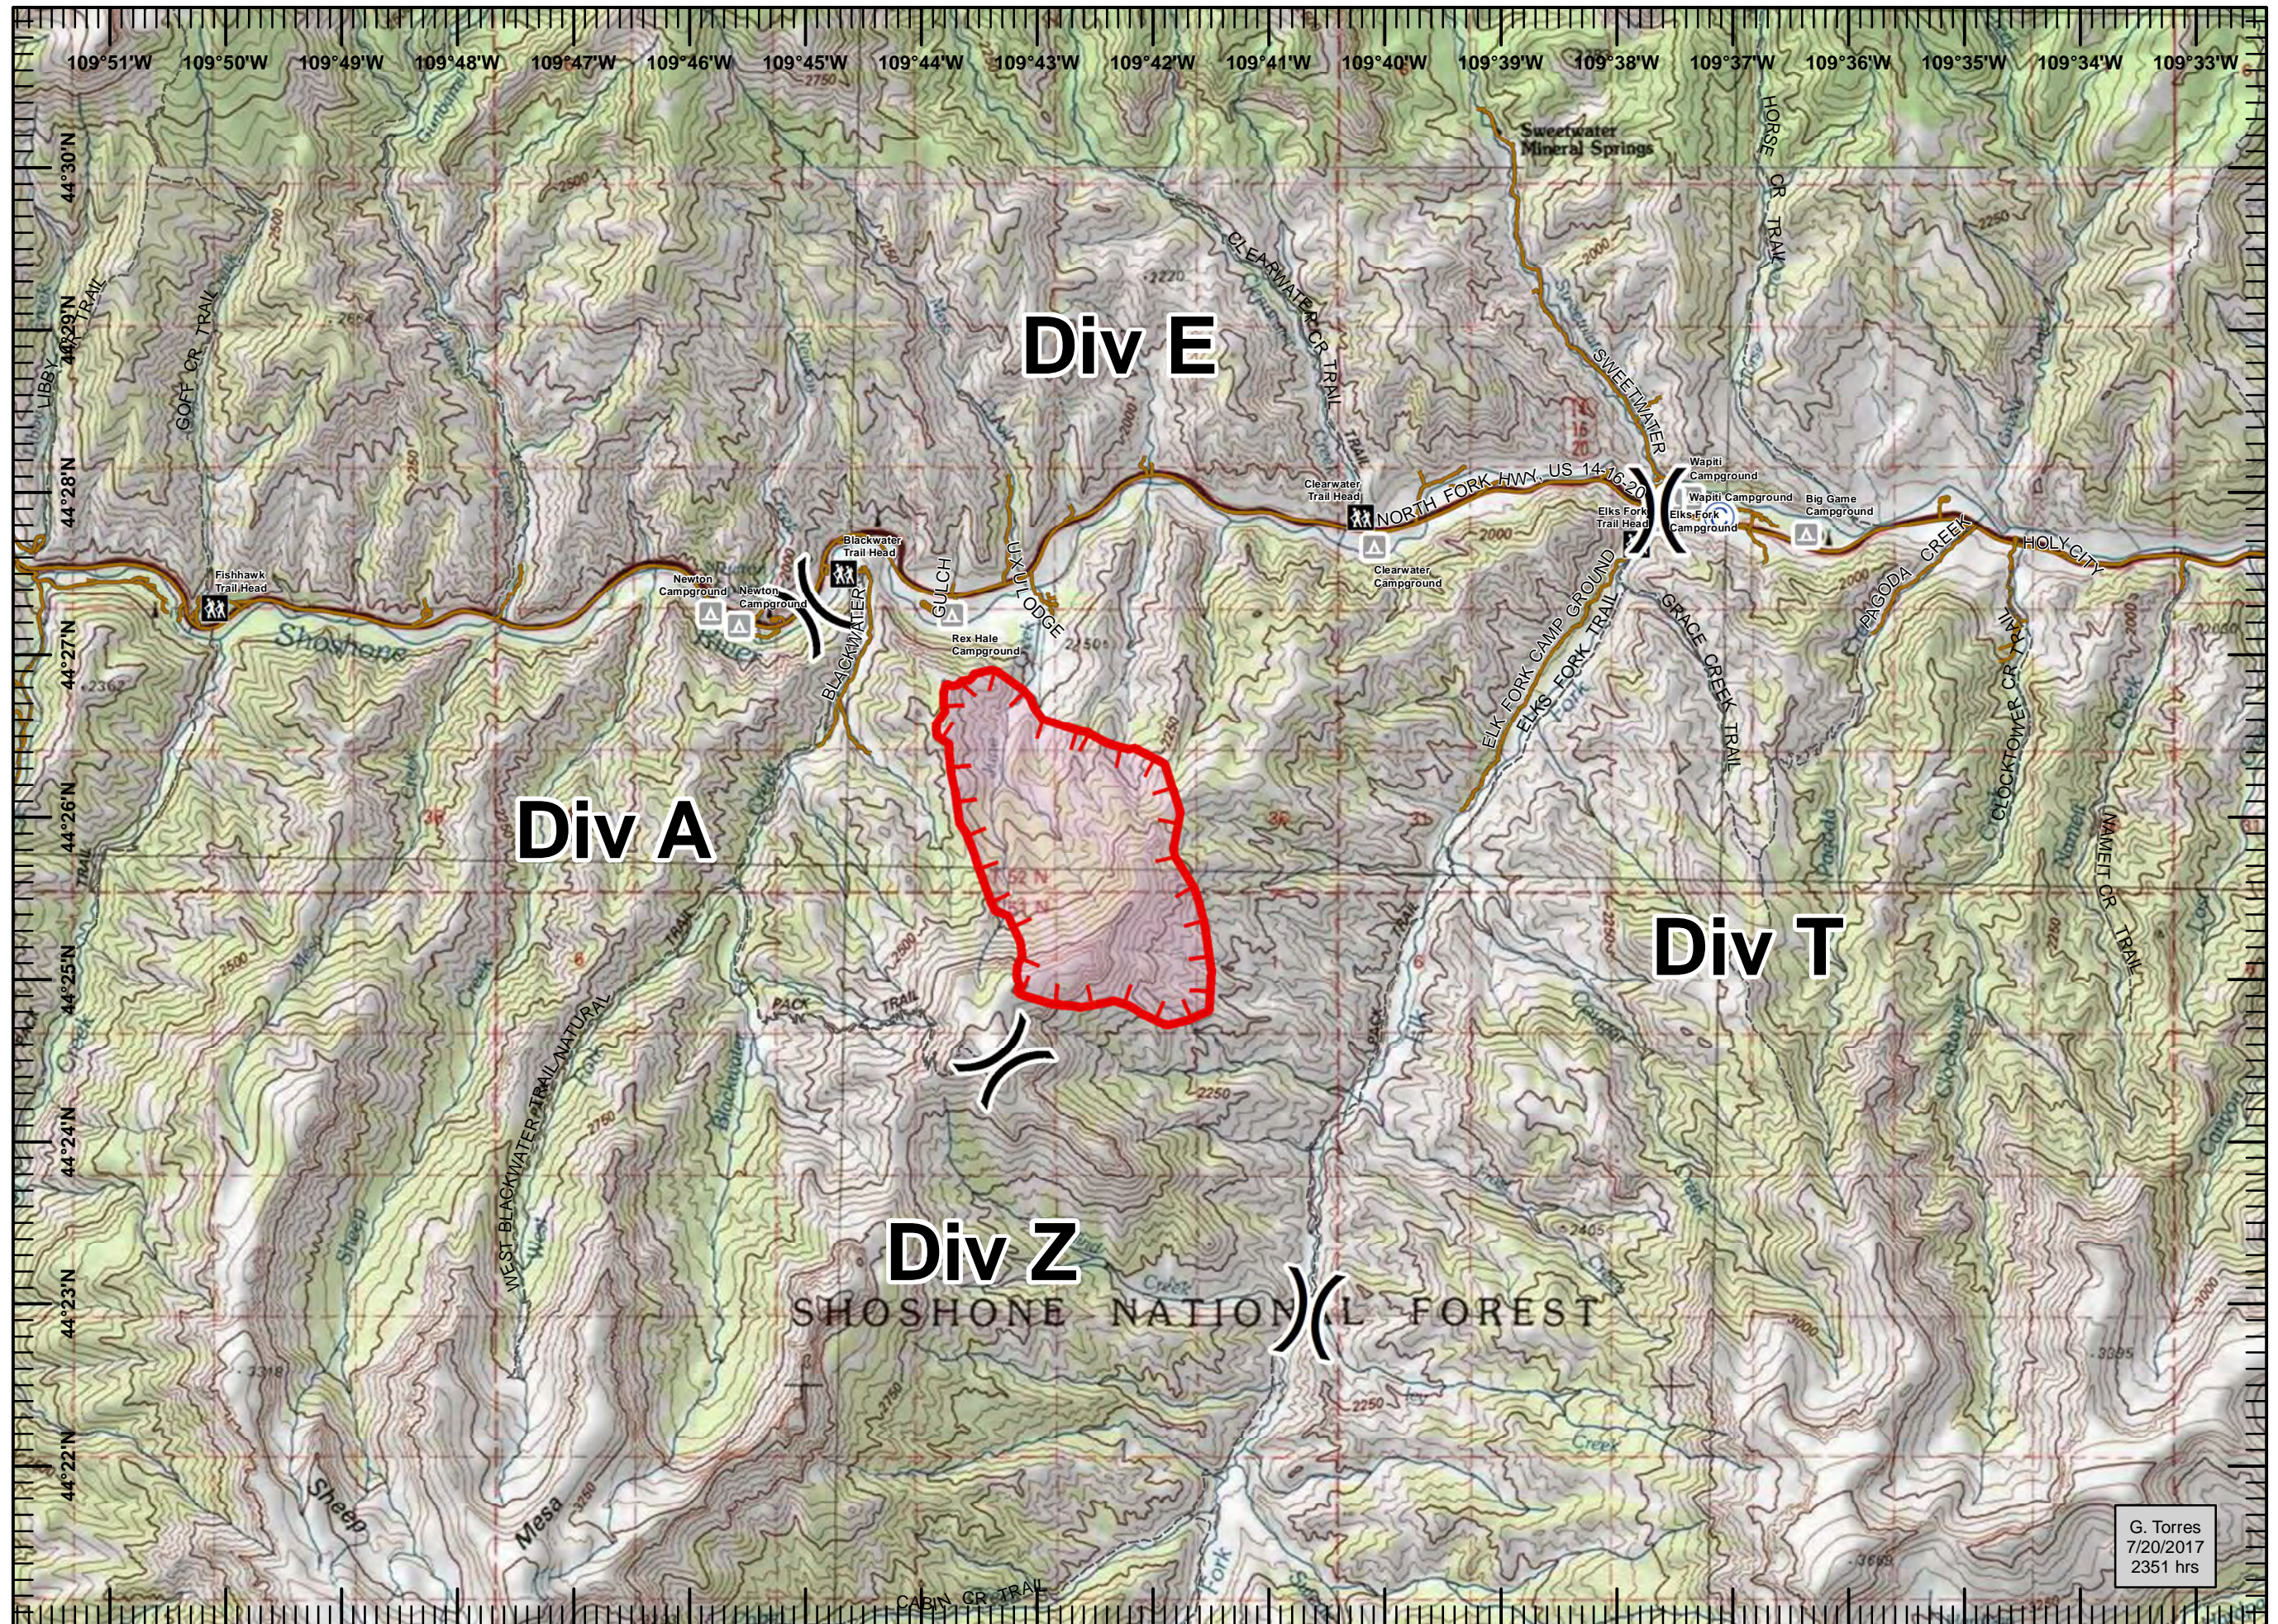

**June Fire  
WY-SHF-314  
July 21, 2017  
DayShift  
NAD 1983 12N  
Overview**

Approximately 1860 Acres  
Recon flight June 20, 2017 1030hrs

-  Campground
-  Trail Head
-  Trail
-  Road
-  Camp
-  Division Break
-  Uncontrolled Fire Edge

G. Torres  
7/20/2017  
2351 hrs