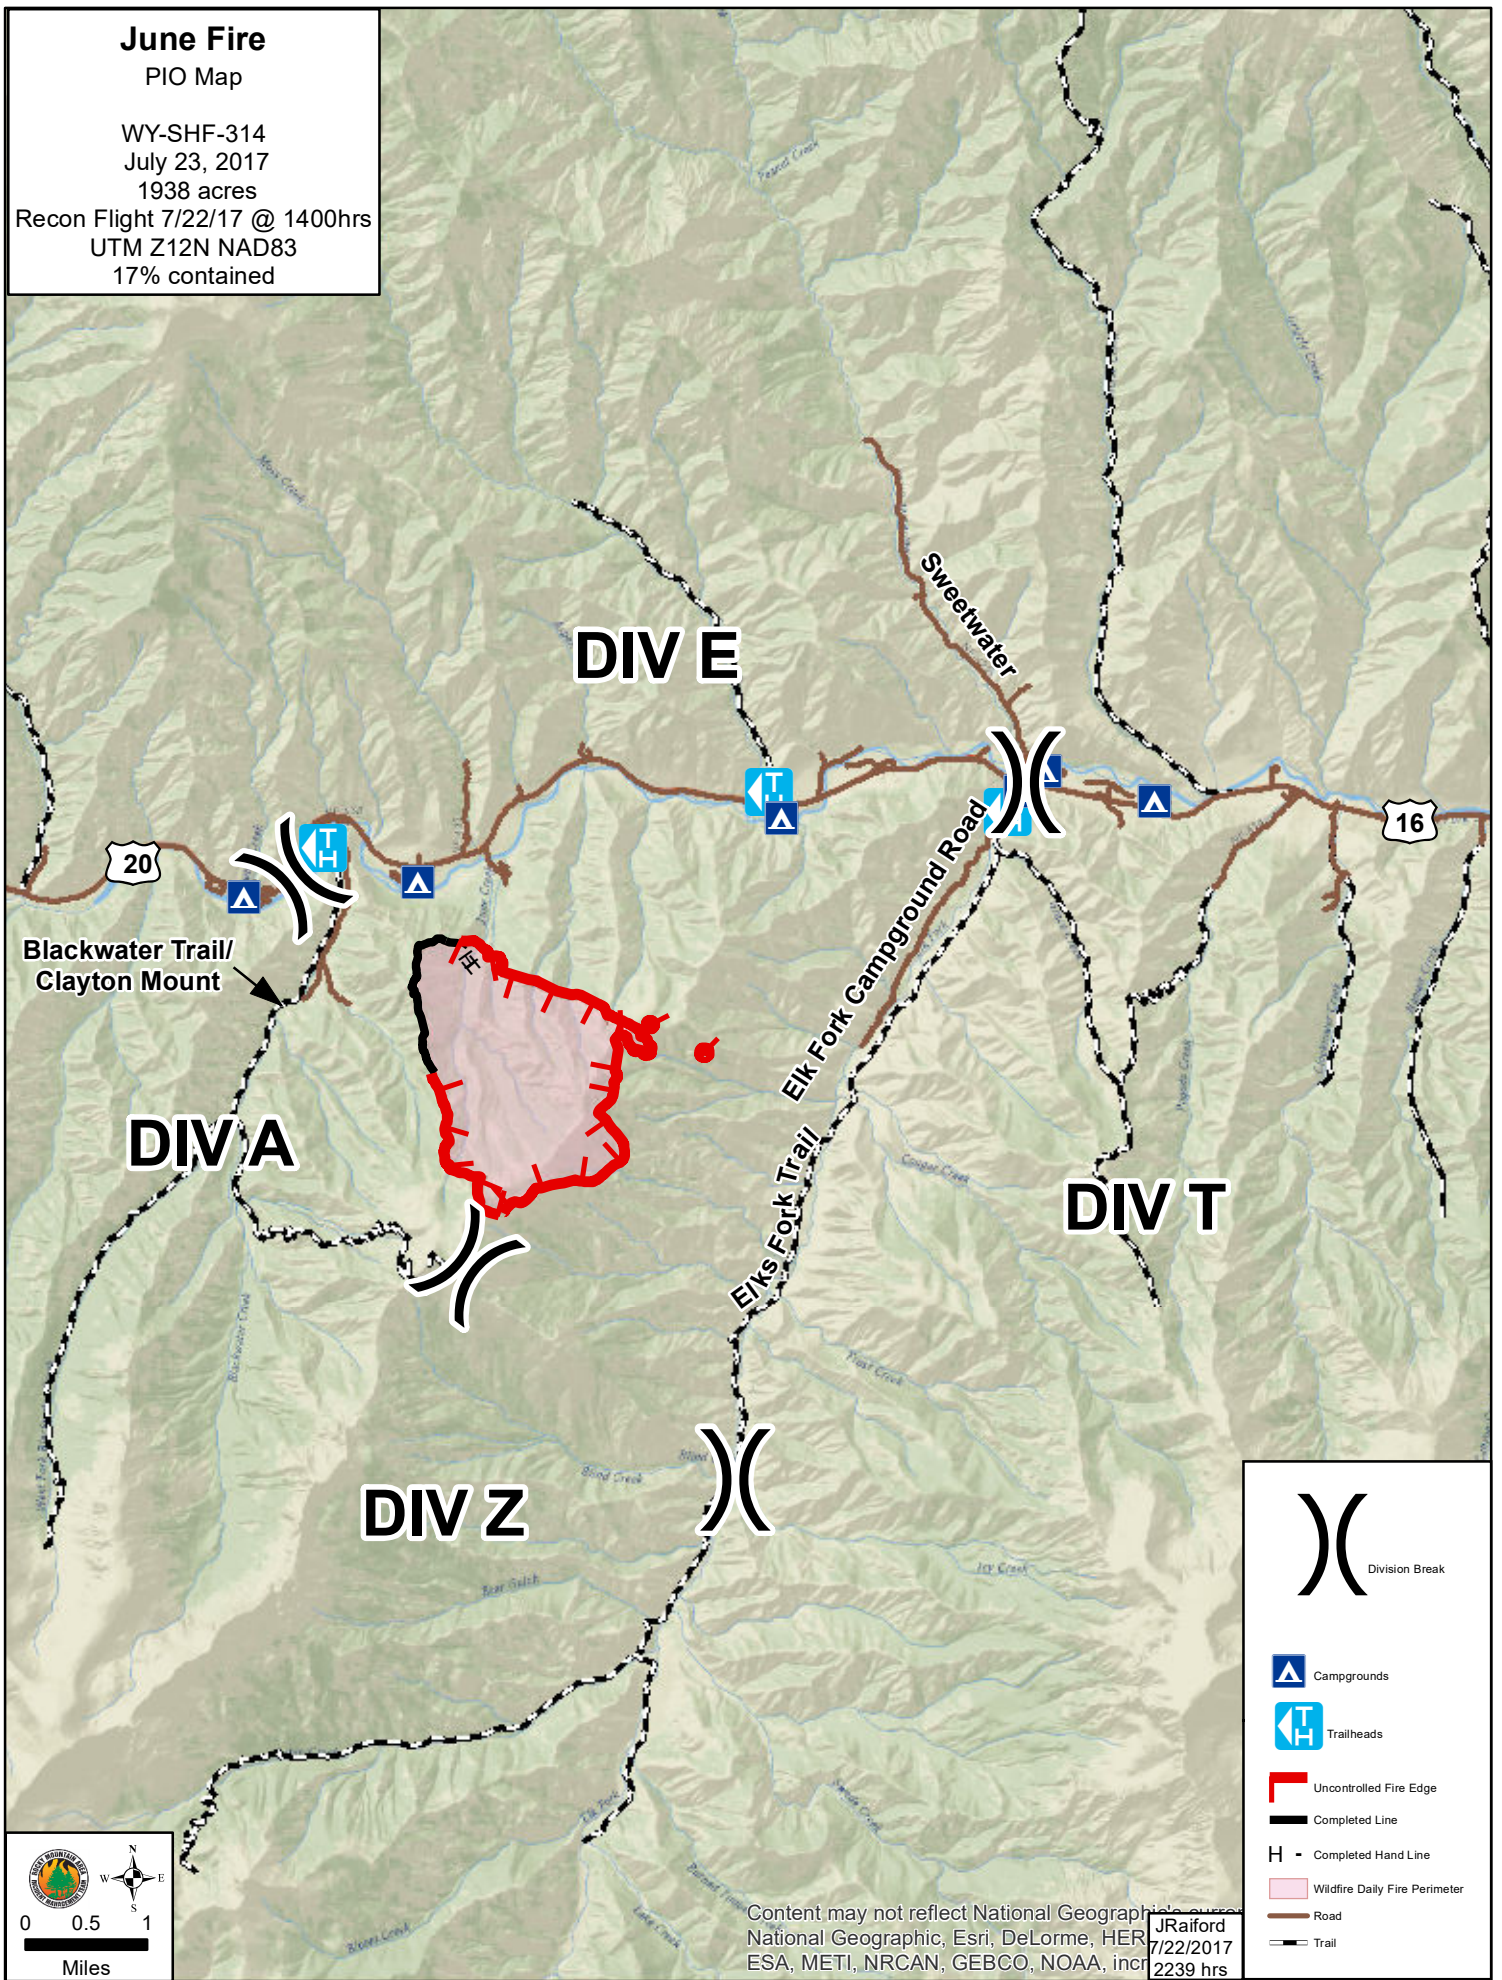

June Fire

PIO Map

WY-SHF-314

July 23, 2017

1938 acres

Recon Flight 7/22/17 @ 1400hrs

UTM Z12N NAD83

17% contained

Content may not reflect National Geographic
National Geographic, Esri, DeLorme, HERE
7/22/2017
JRaiford
2239 hrs