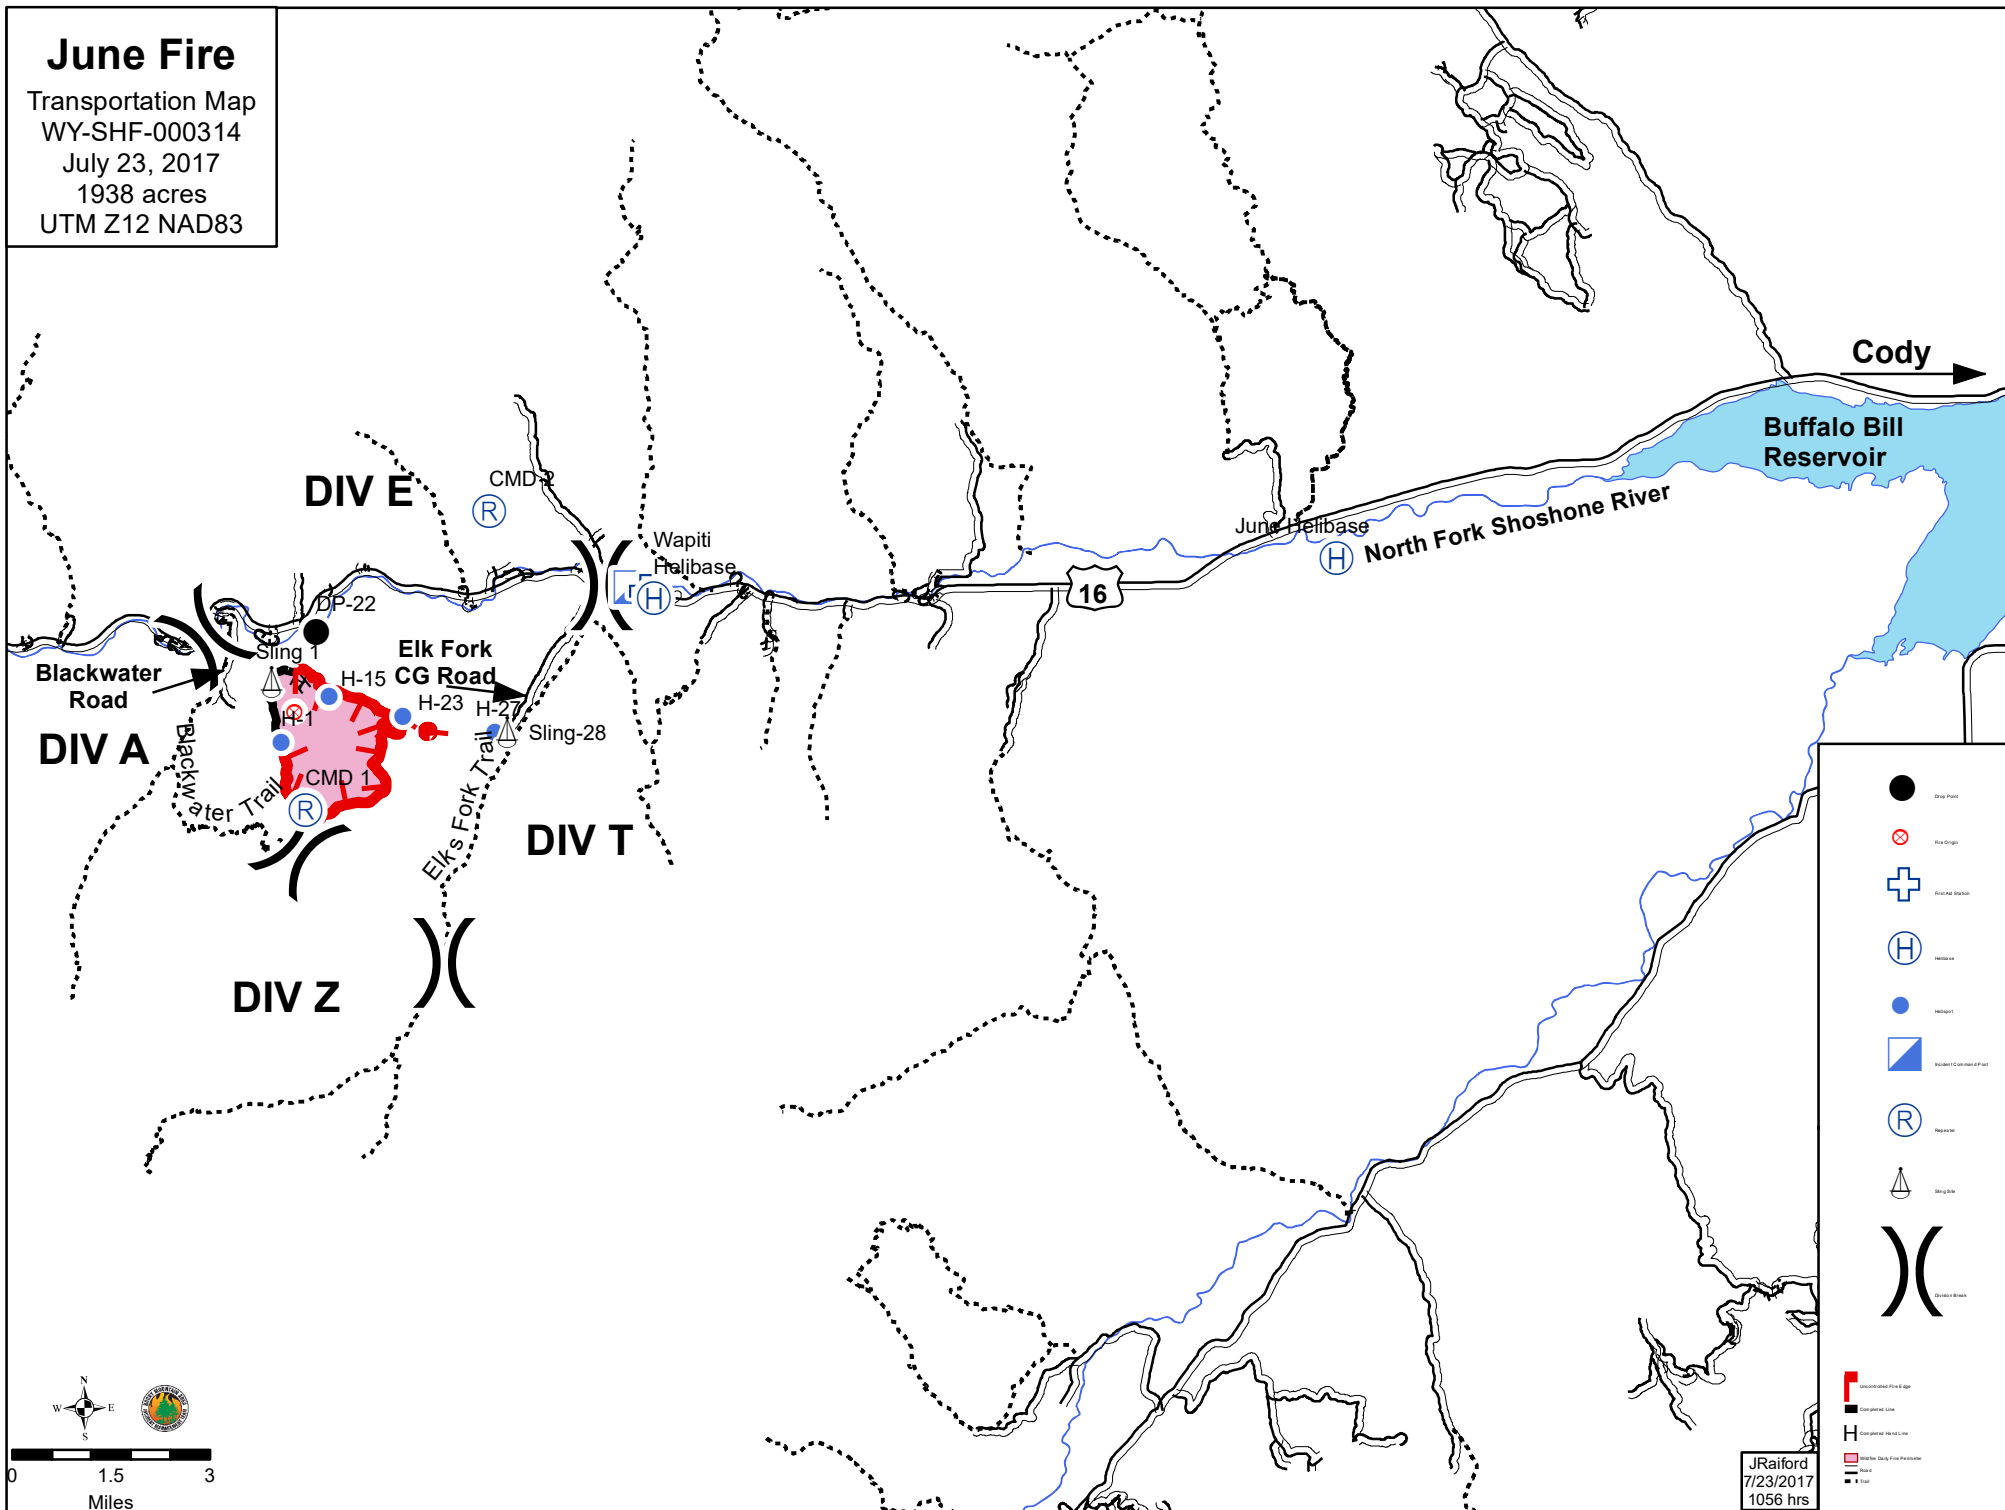

June Fire

Transportation Map
WY-SHF-000314
July 23, 2017
1938 acres
UTM Z12 NAD83

JRaiford
7/23/2017
1056 hrs