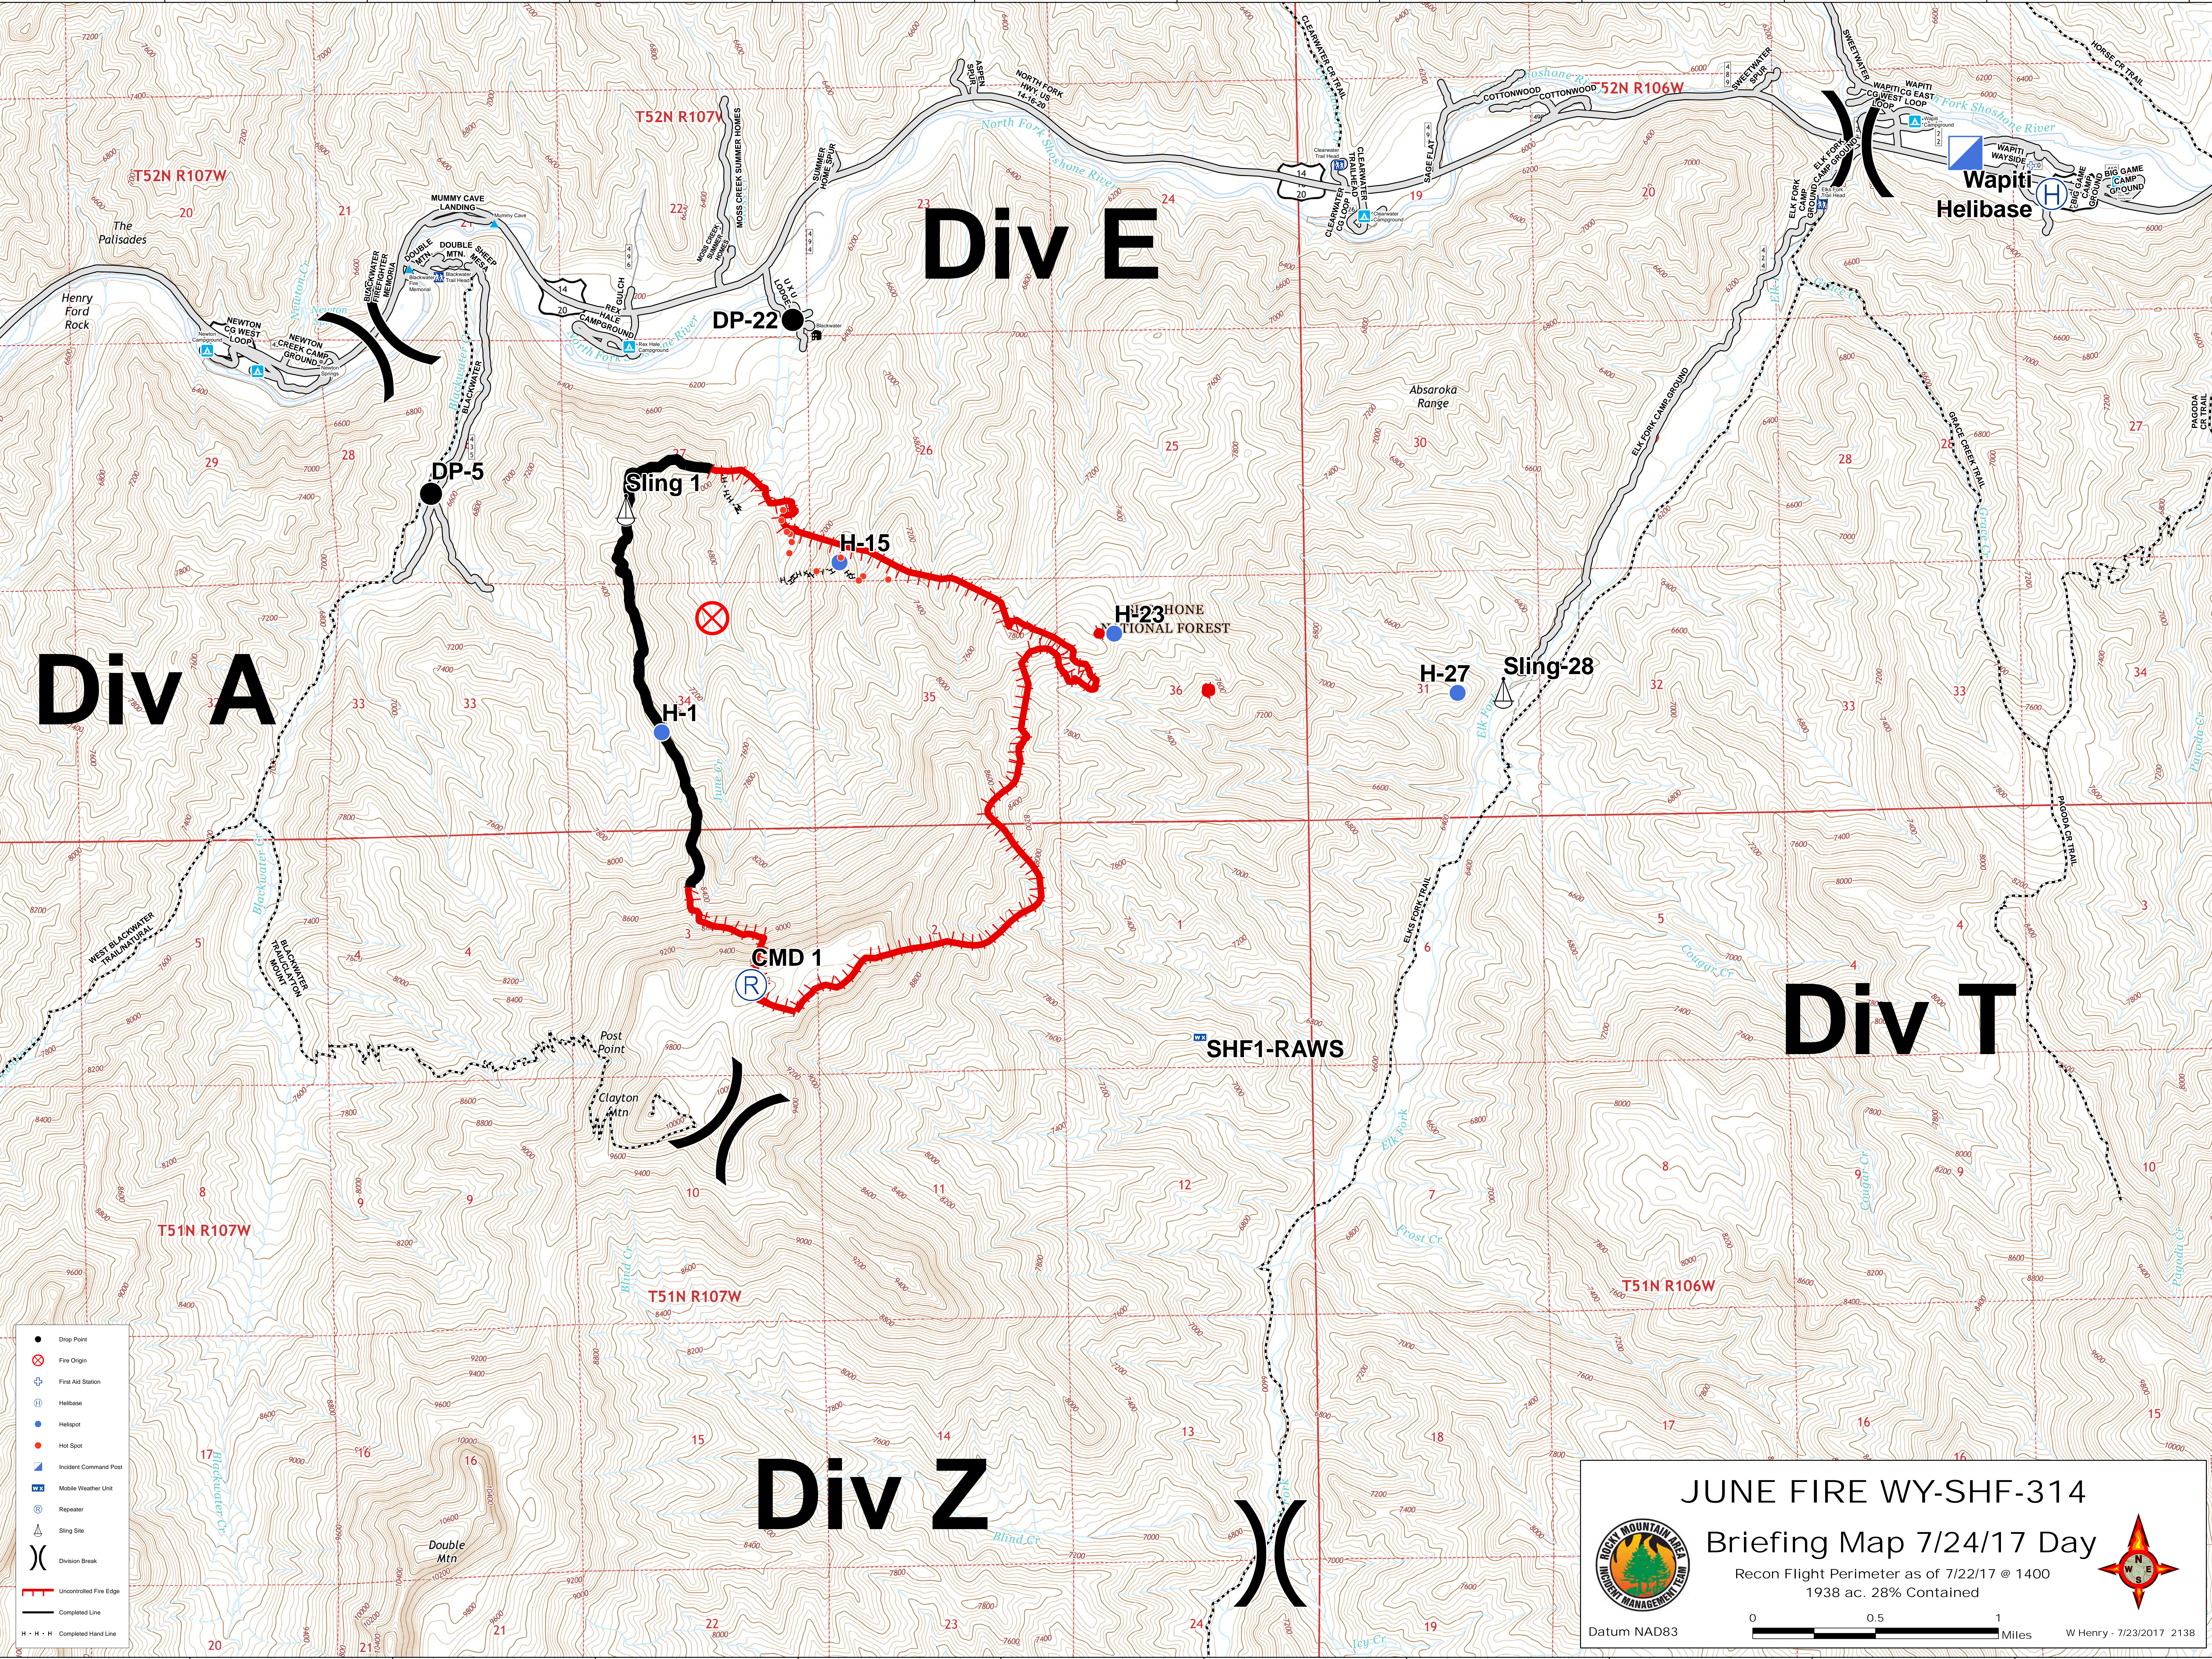

Div A

Div E

Div T

Div Z

- Drop Point
- Fire Origin
- First Aid Station
- Helibase
- Helispot
- Hot Spot
- Incident Command Post
- Mobile Weather Unit
- Repeater
- Sling Site
- Division Break
- Uncontrolled Fire Edge
- Completed Line
- Completed Hand Line

JUNE FIRE WY-SHF-314

Briefing Map 7/24/17 Day

Recon Flight Perimeter as of 7/22/17 @ 1400
1938 ac. 28% Contained

Datum NAD83 0 0.5 1 Miles W Henry - 7/23/2017 2138