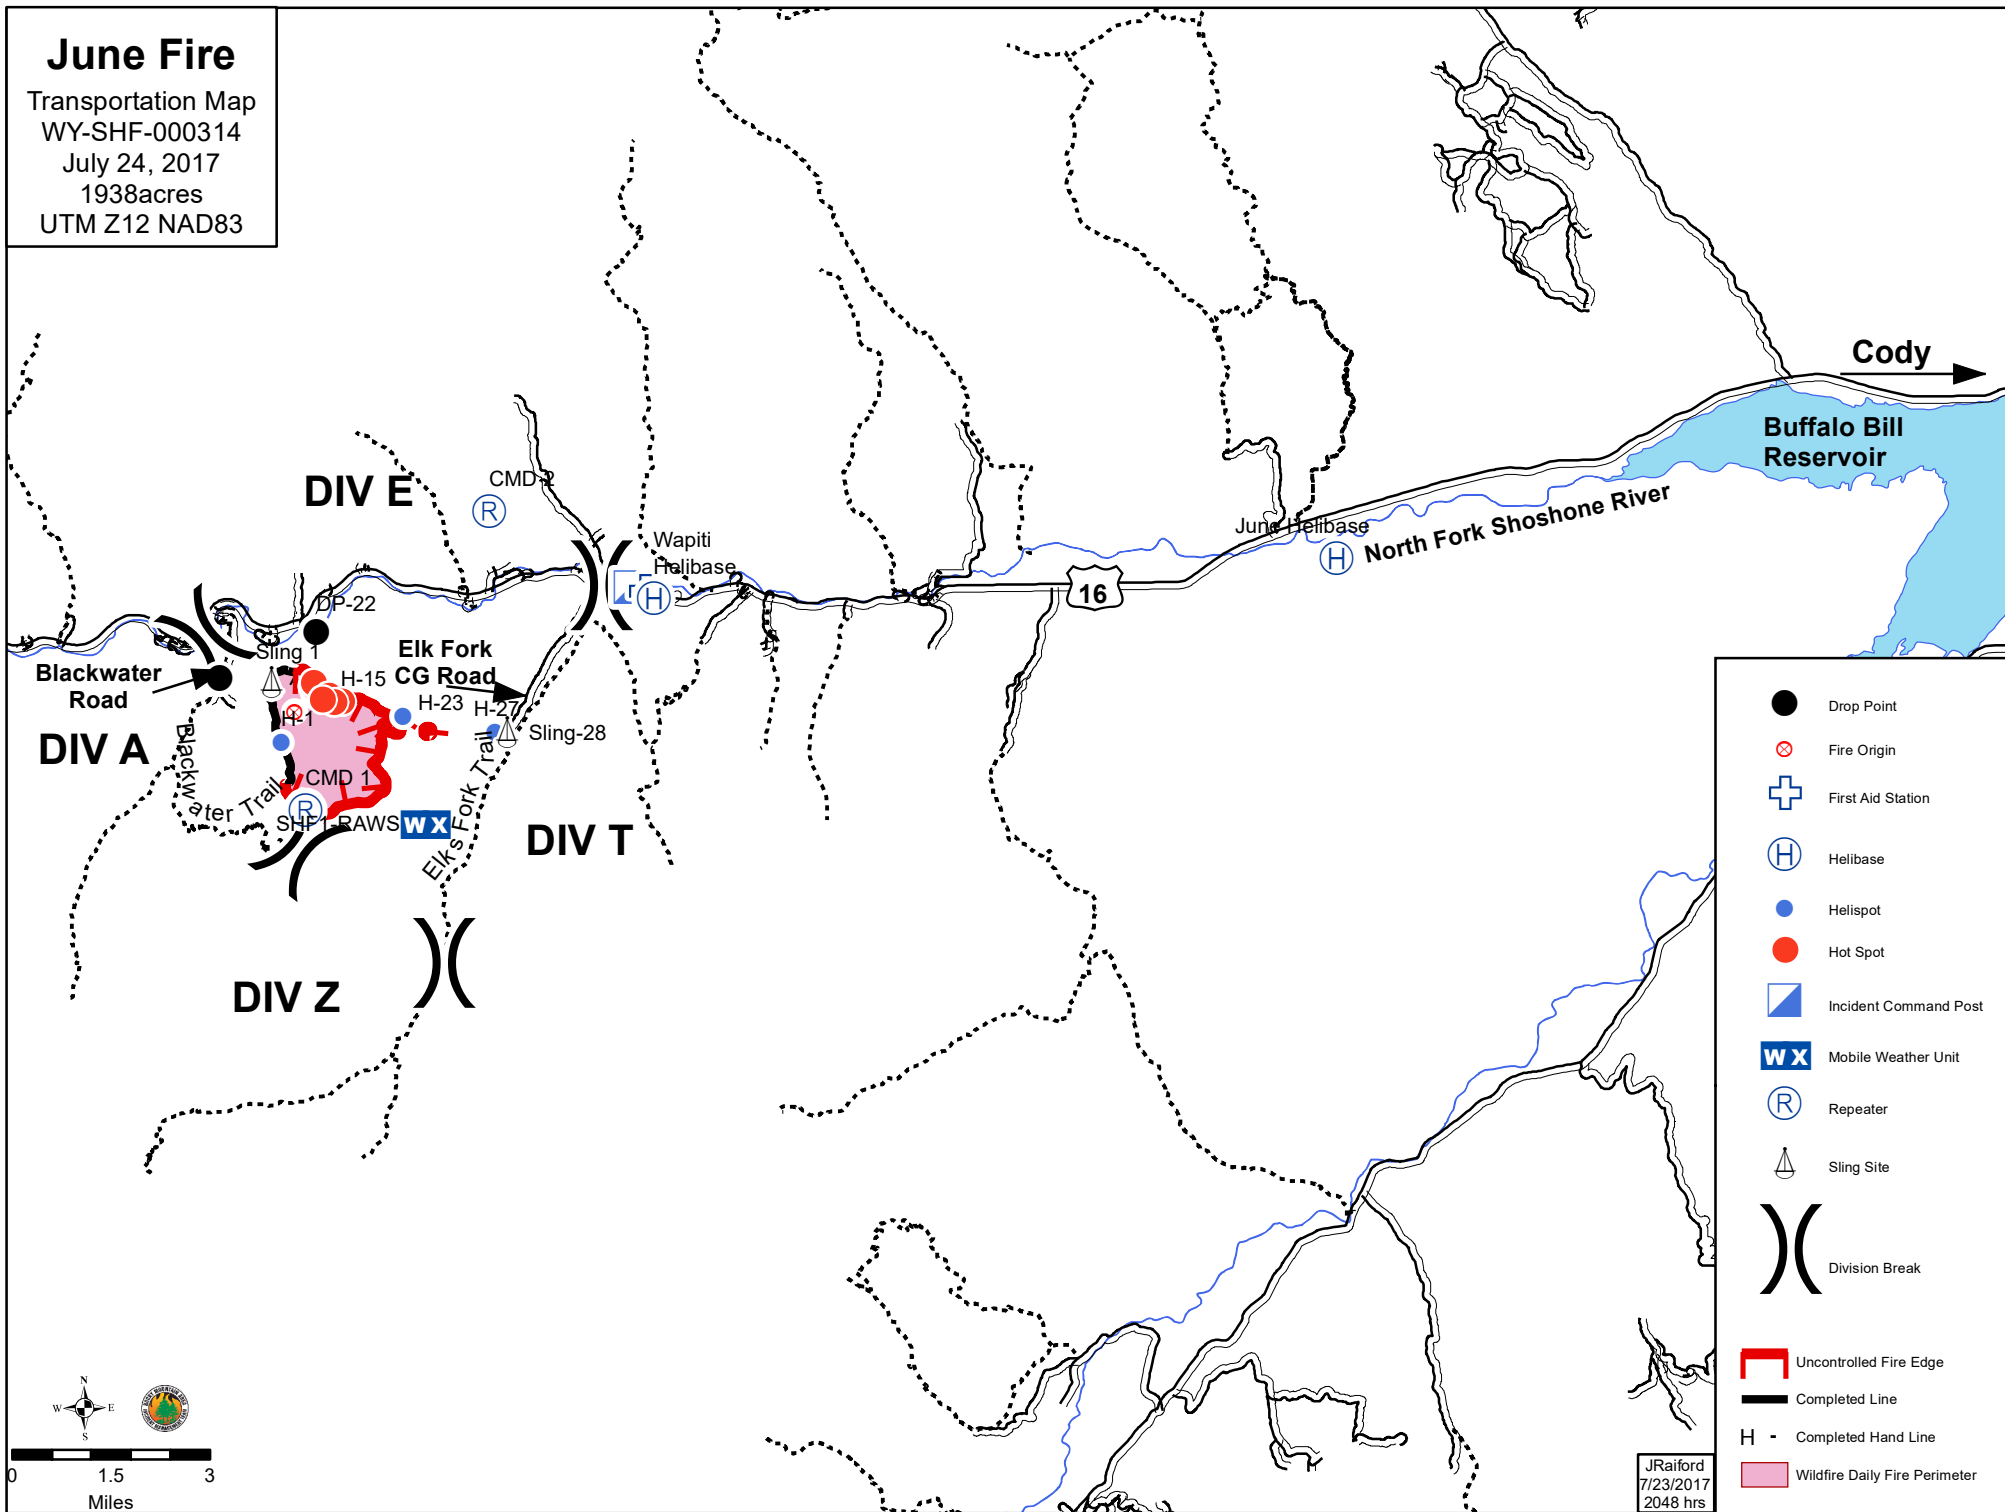

June Fire

Transportation Map
WY-SHF-000314
July 24, 2017
1938 acres
UTM Z12 NAD83

- Drop Point
- ⊗ Fire Origin
- ⊕ First Aid Station
- Ⓜ Helibase
- Helispot
- Hot Spot
- ▣ Incident Command Post
- WX Mobile Weather Unit
- Ⓜ Repeater
- △ Sling Site
- ⌋ Division Break
- ▬ Uncontrolled Fire Edge
- ▬ Completed Line
- H - Completed Hand Line
- ▭ Wildfire Daily Fire Perimeter

JRaiford
7/23/2017
2048 hrs