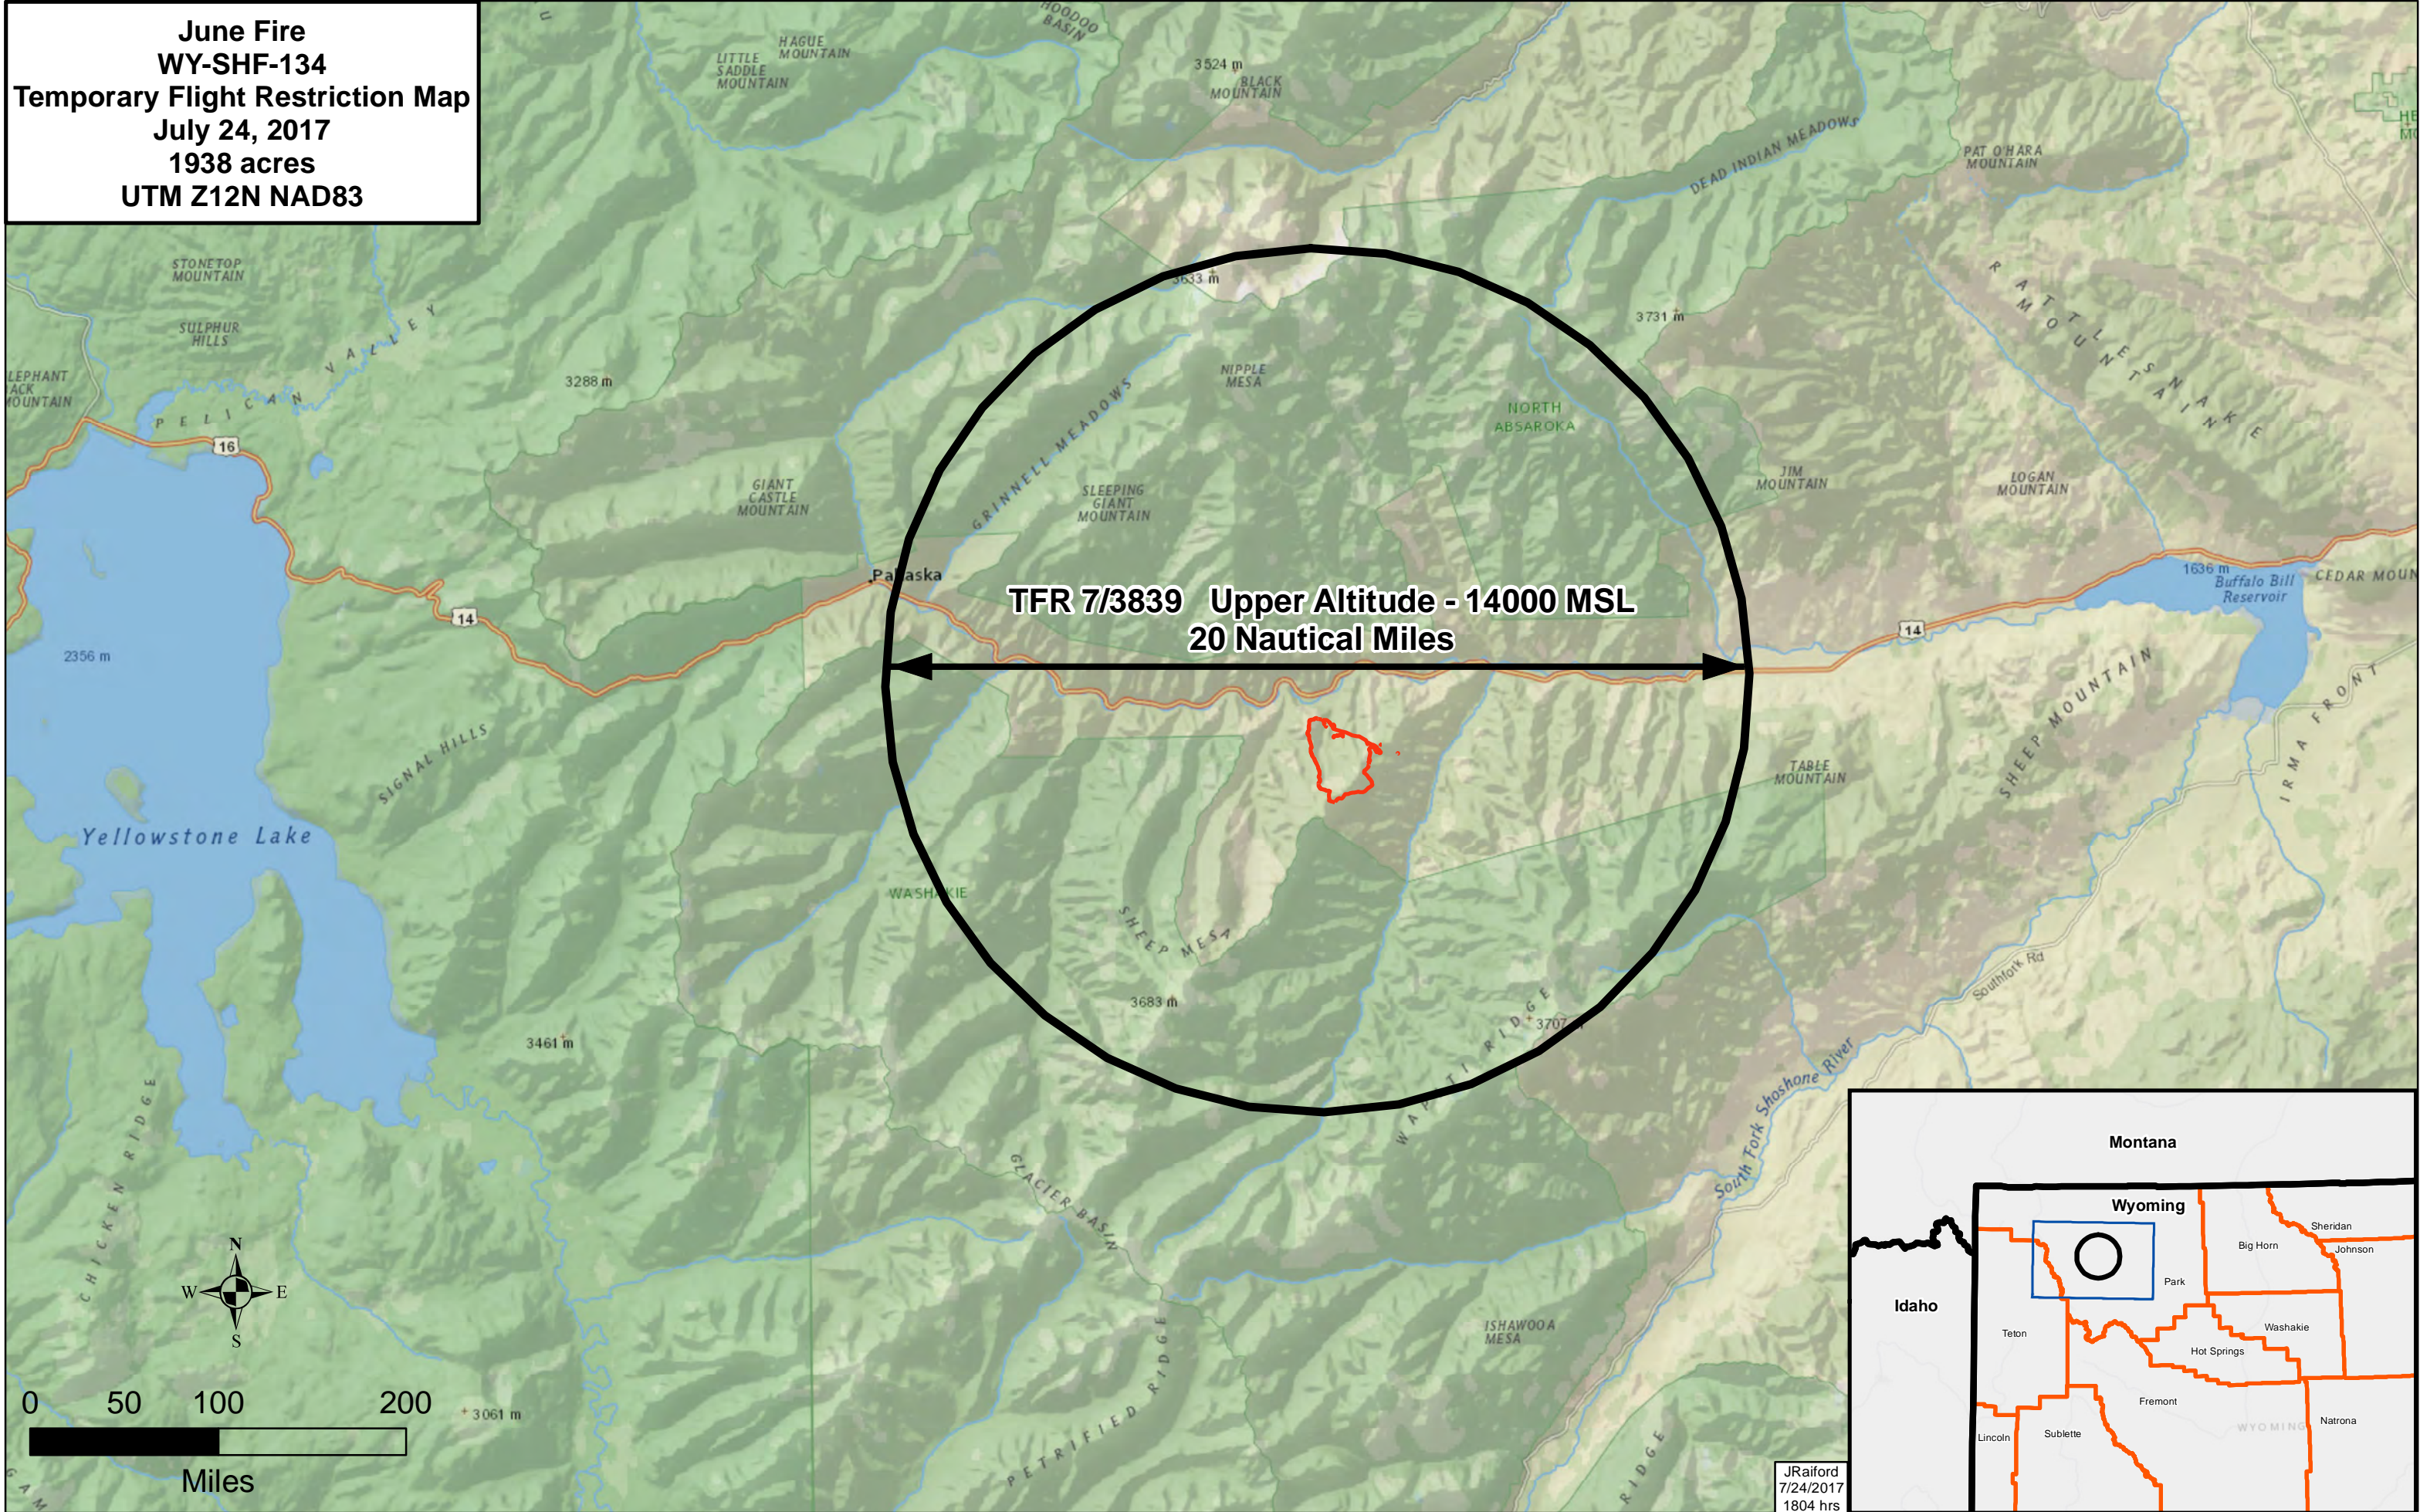

June Fire
WY-SHF-134
Temporary Flight Restriction Map
July 24, 2017
1938 acres
UTM Z12N NAD83

TFR 7/3839 Upper Altitude - 14000 MSL
20 Nautical Miles

0 50 100 200

Miles

JRaiford
7/24/2017
1804 hrs