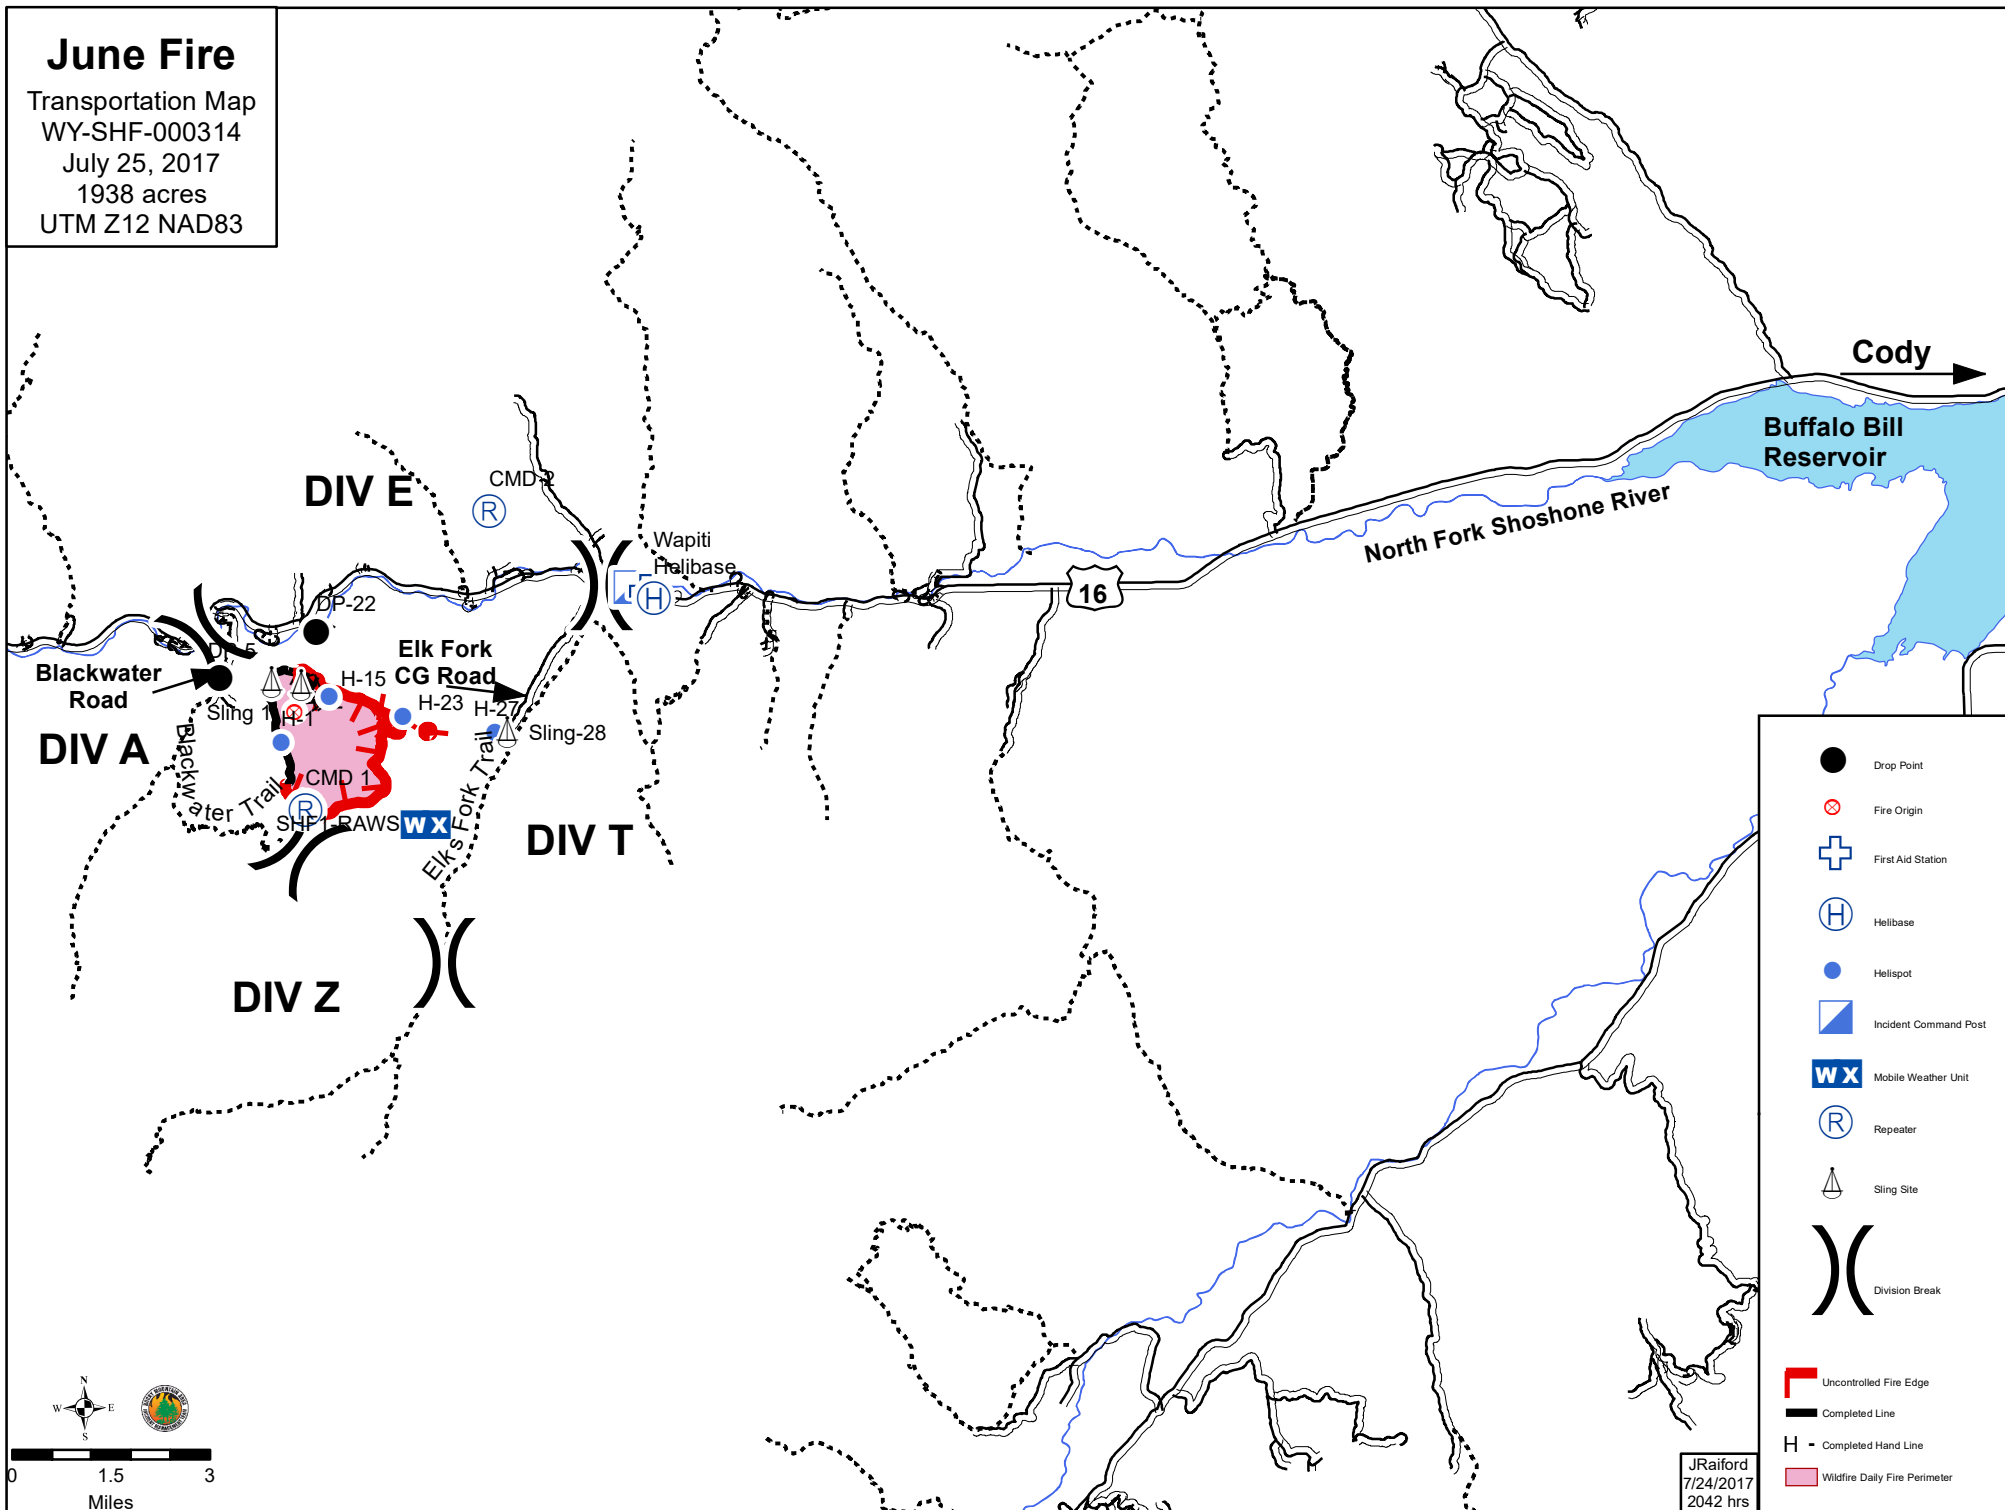

# June Fire

Transportation Map  
WY-SHF-000314  
July 25, 2017  
1938 acres  
UTM Z12 NAD83

- Drop Point
- ⊗ Fire Origin
- ⊕ First Aid Station
- Ⓜ Helibase
- Helispot
- ▣ Incident Command Post
- WX Mobile Weather Unit
- Ⓜ Repeater
- ⚓ Sling Site
- ) Division Break
- ▬ Uncontrolled Fire Edge
- ▬ Completed Line
- H - Completed Hand Line
- ▭ Wildfire Daily Fire Perimeter

JRaiford  
7/24/2017  
2042 hrs