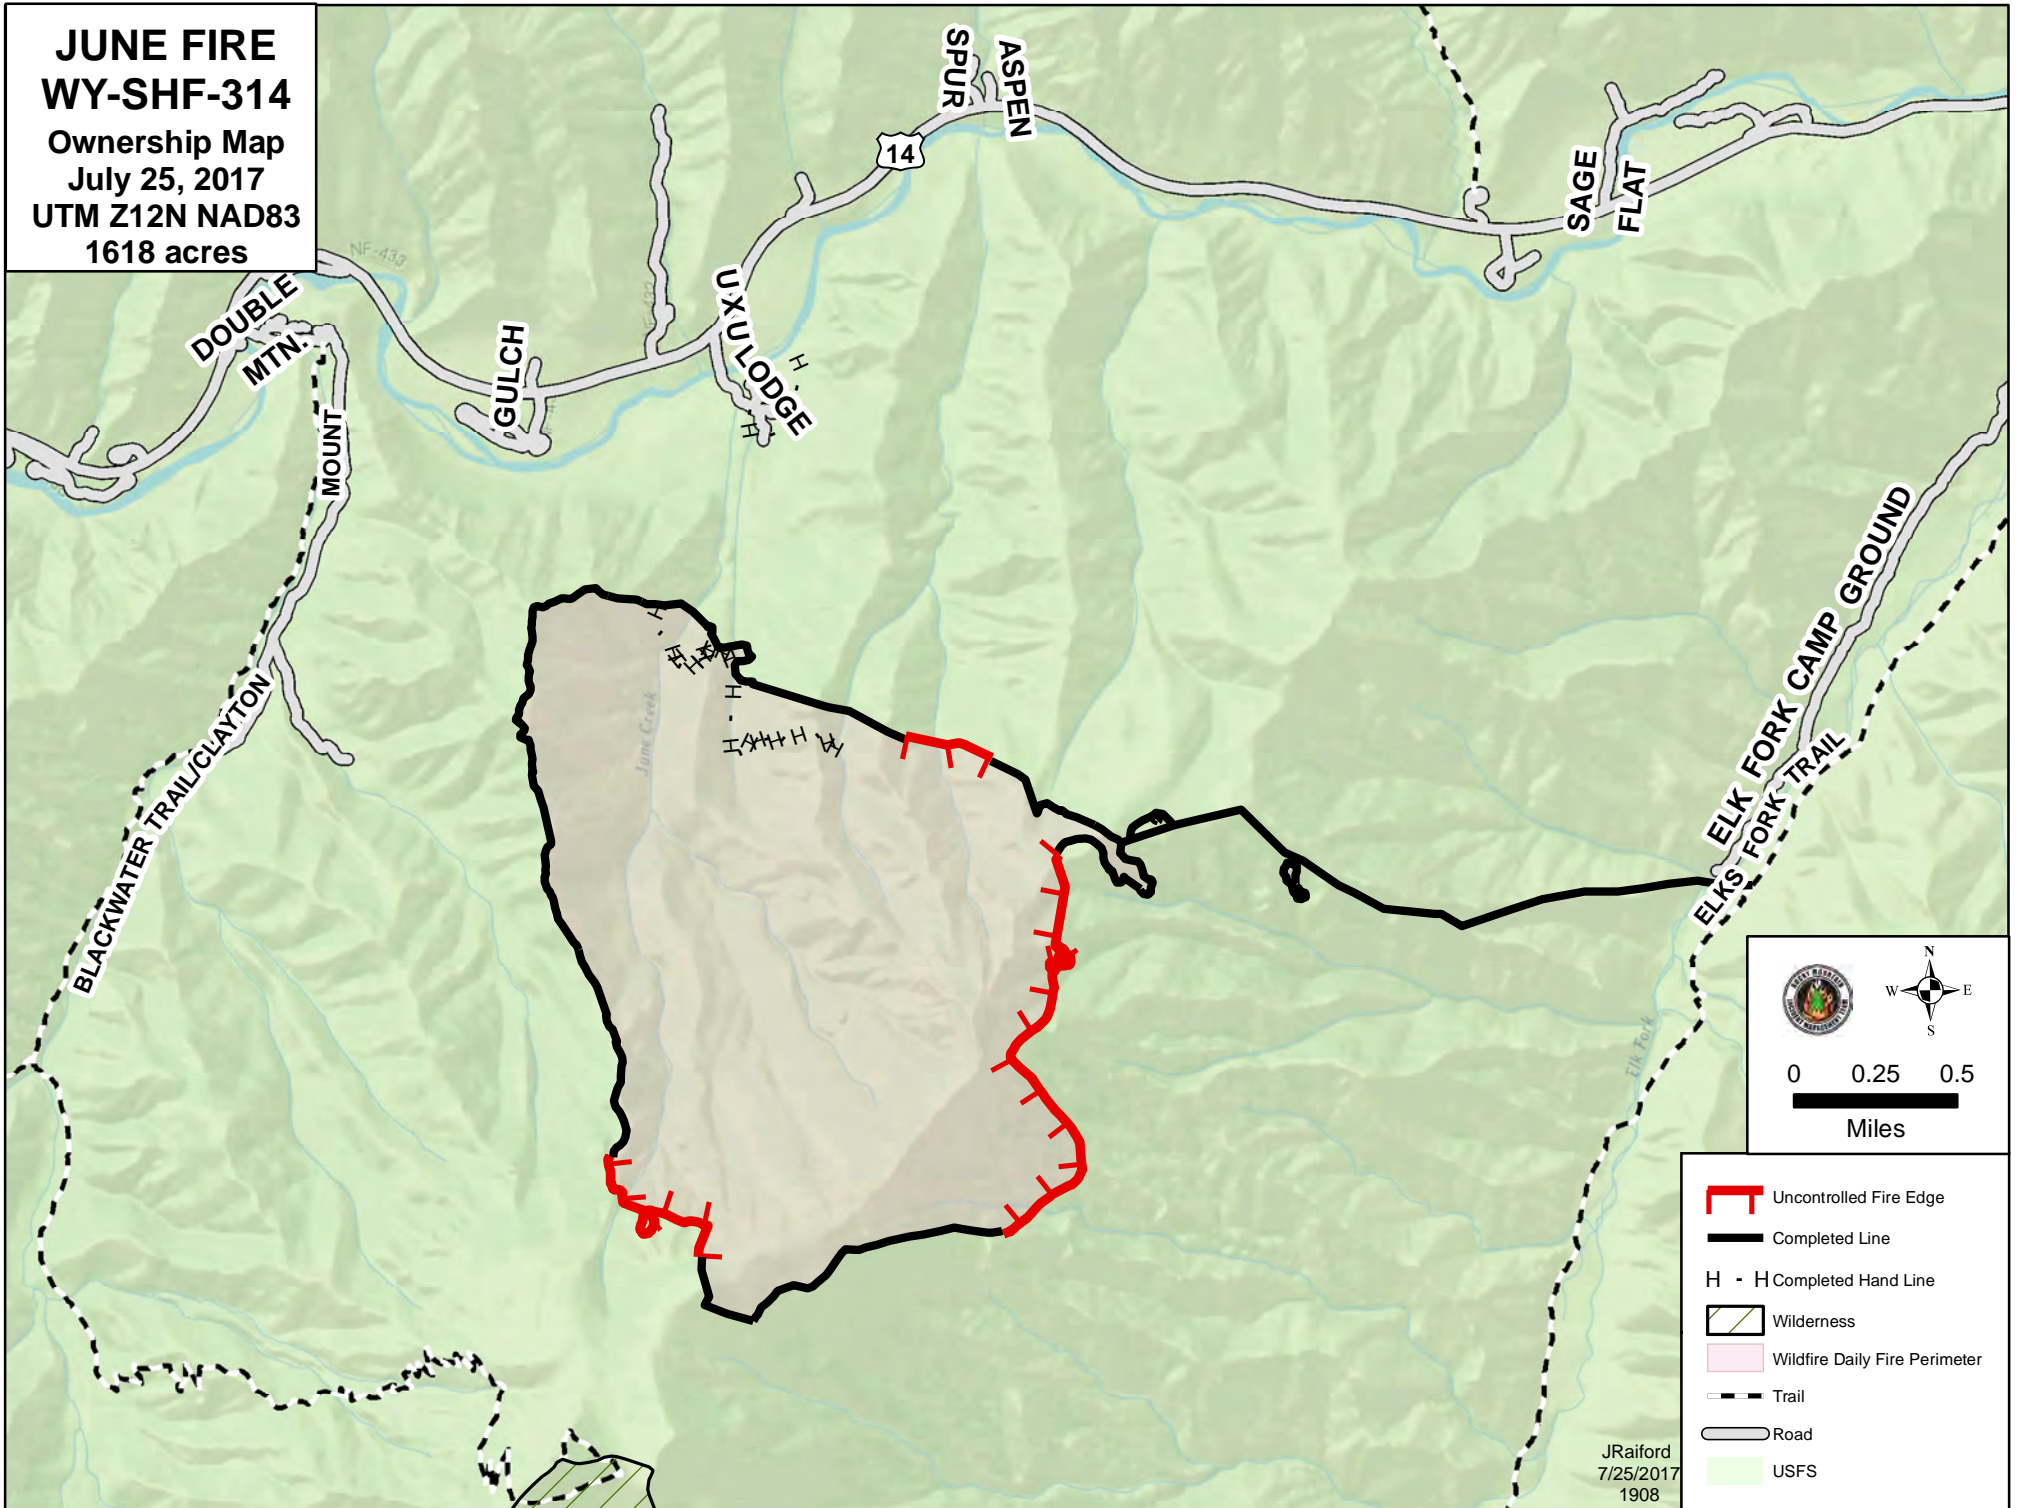

# JUNE FIRE WY-SHF-314

Ownership Map  
July 25, 2017  
UTM Z12N NAD83  
1618 acres

- Uncontrolled Fire Edge
- Completed Line
- Completed Hand Line
- Wilderness
- Wildfire Daily Fire Perimeter
- Trail
- Road
- USFS