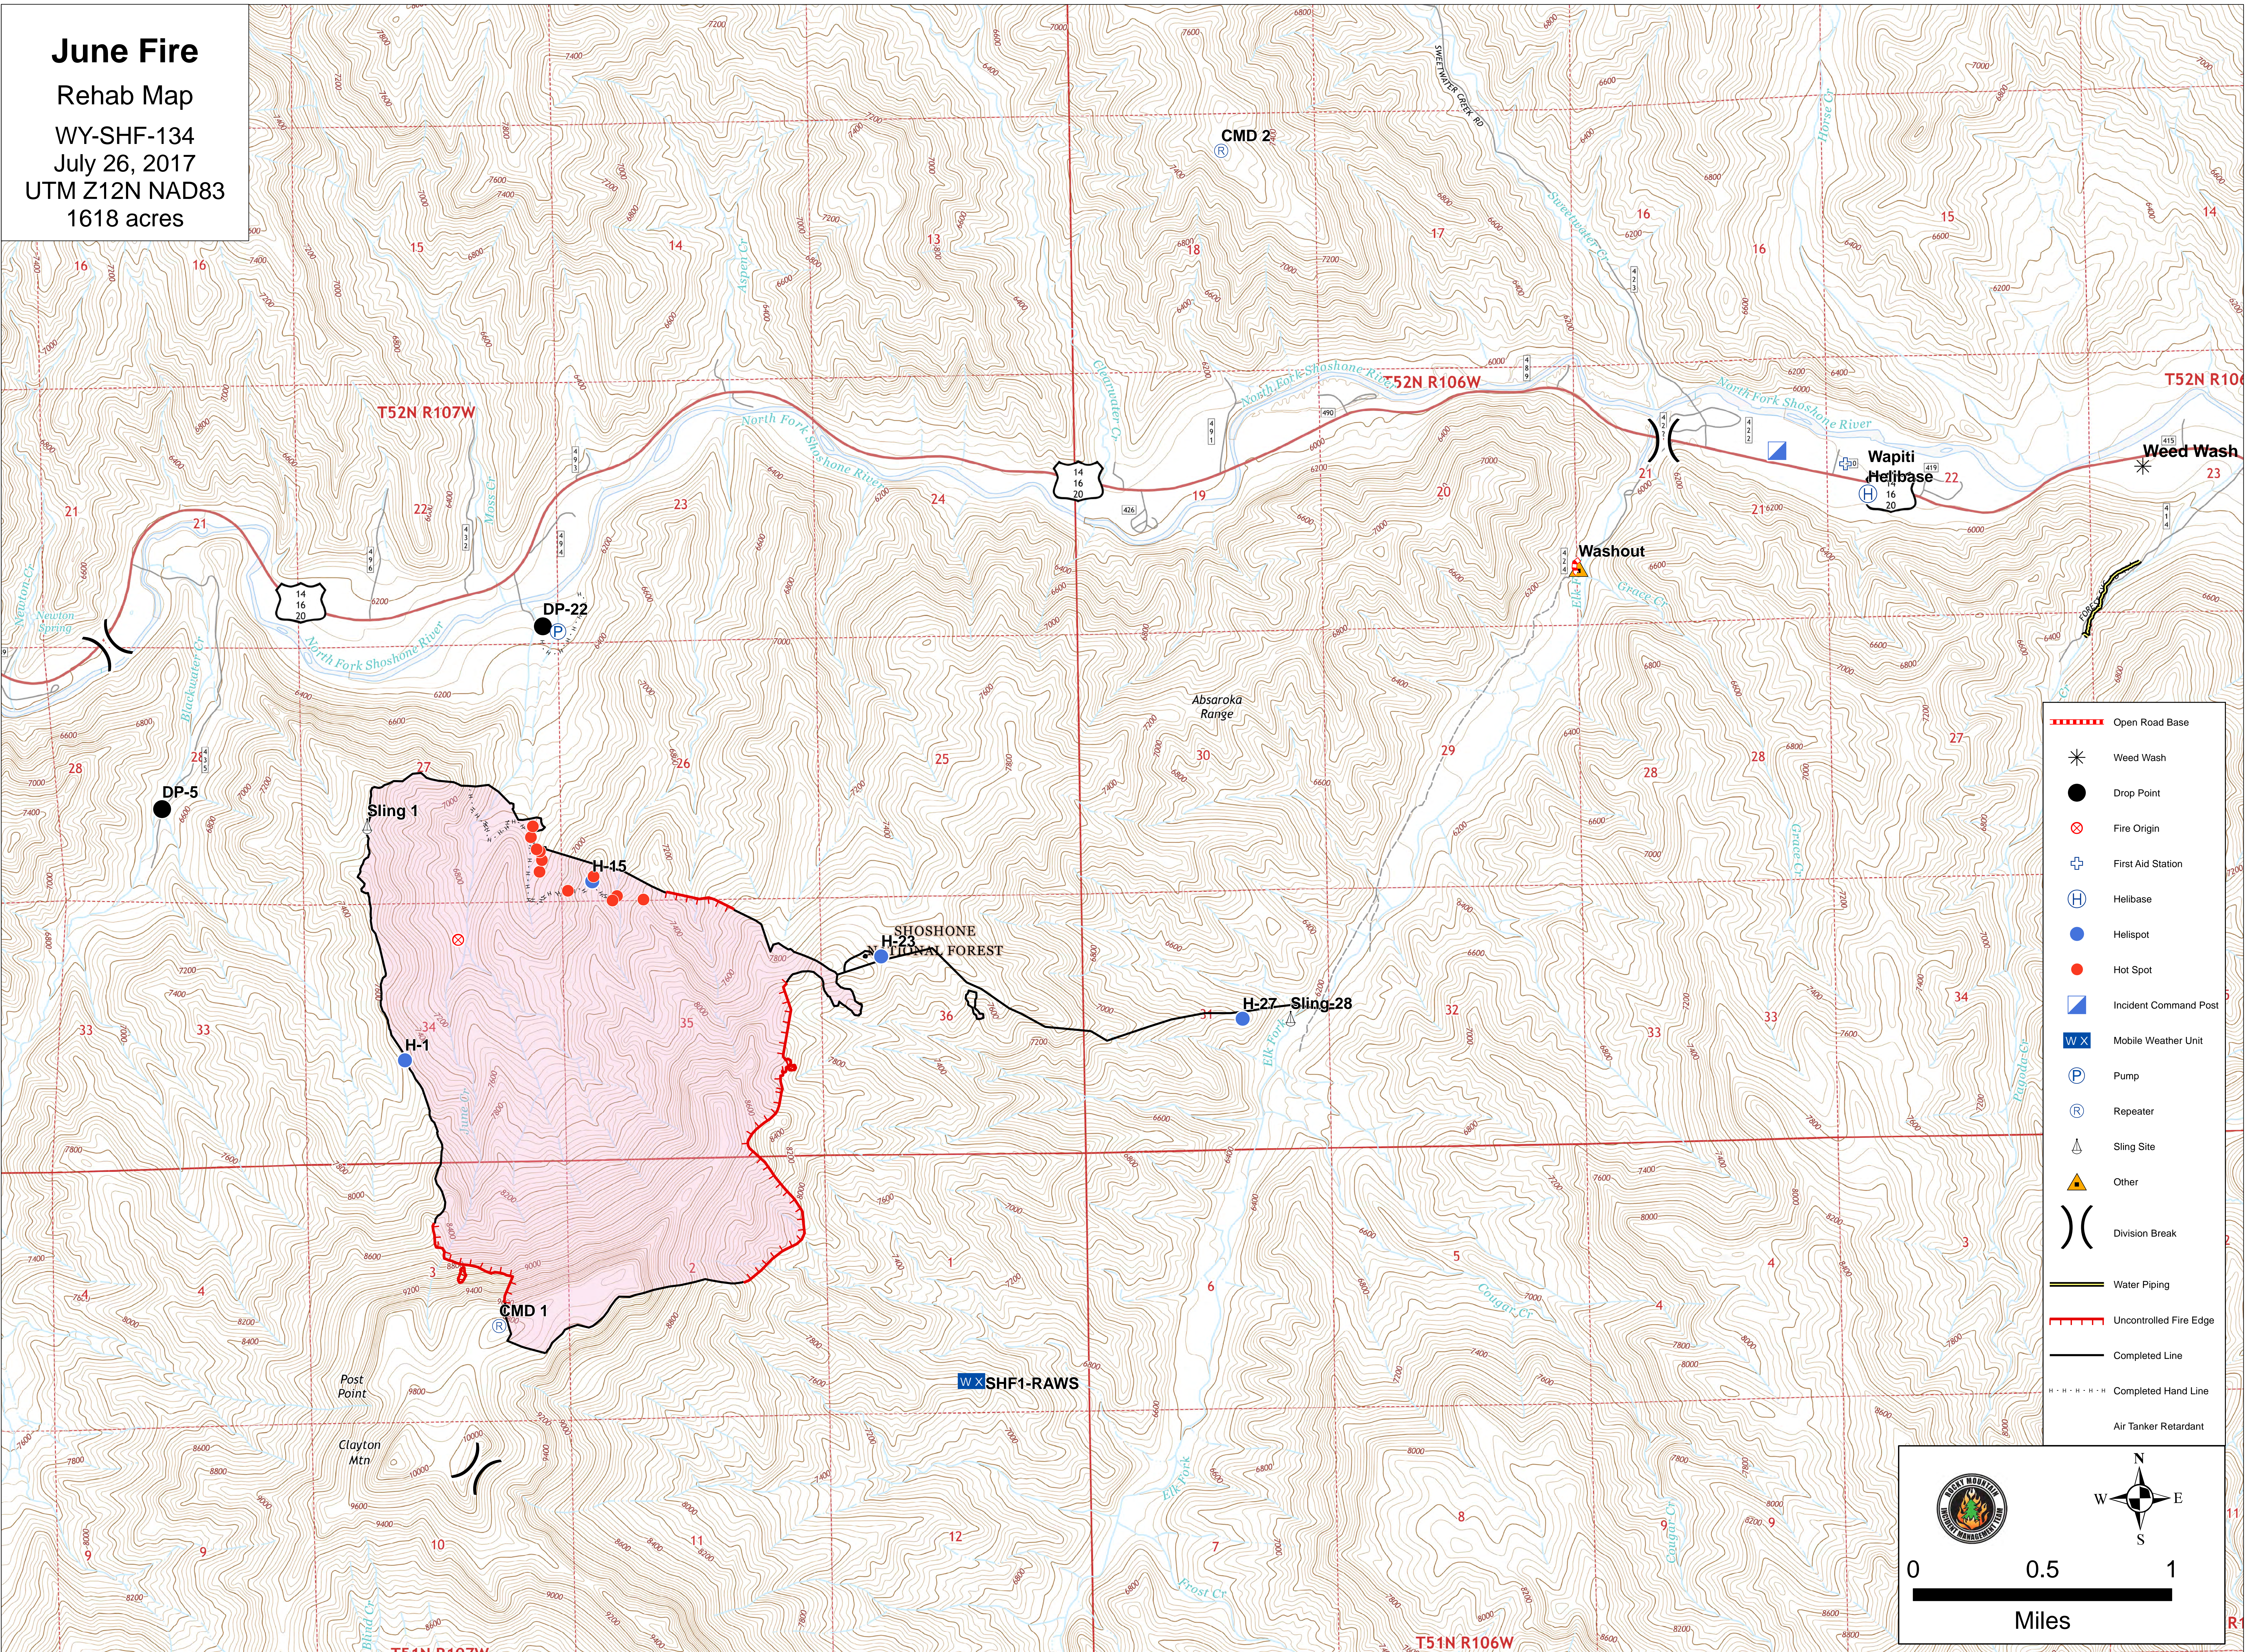

June Fire

Rehab Map

WY-SHF-134

July 26, 2017

UTM Z12N NAD83

1618 acres

- Open Road Base
- Weed Wash
- Drop Point
- Fire Origin
- First Aid Station
- Helibase
- Helispot
- Hot Spot
- Incident Command Post
- Mobile Weather Unit
- Pump
- Repeater
- Sling Site
- Other
- Division Break
- Water Piping
- Uncontrolled Fire Edge
- Completed Line
- Completed Hand Line
- Air Tanker Retardant