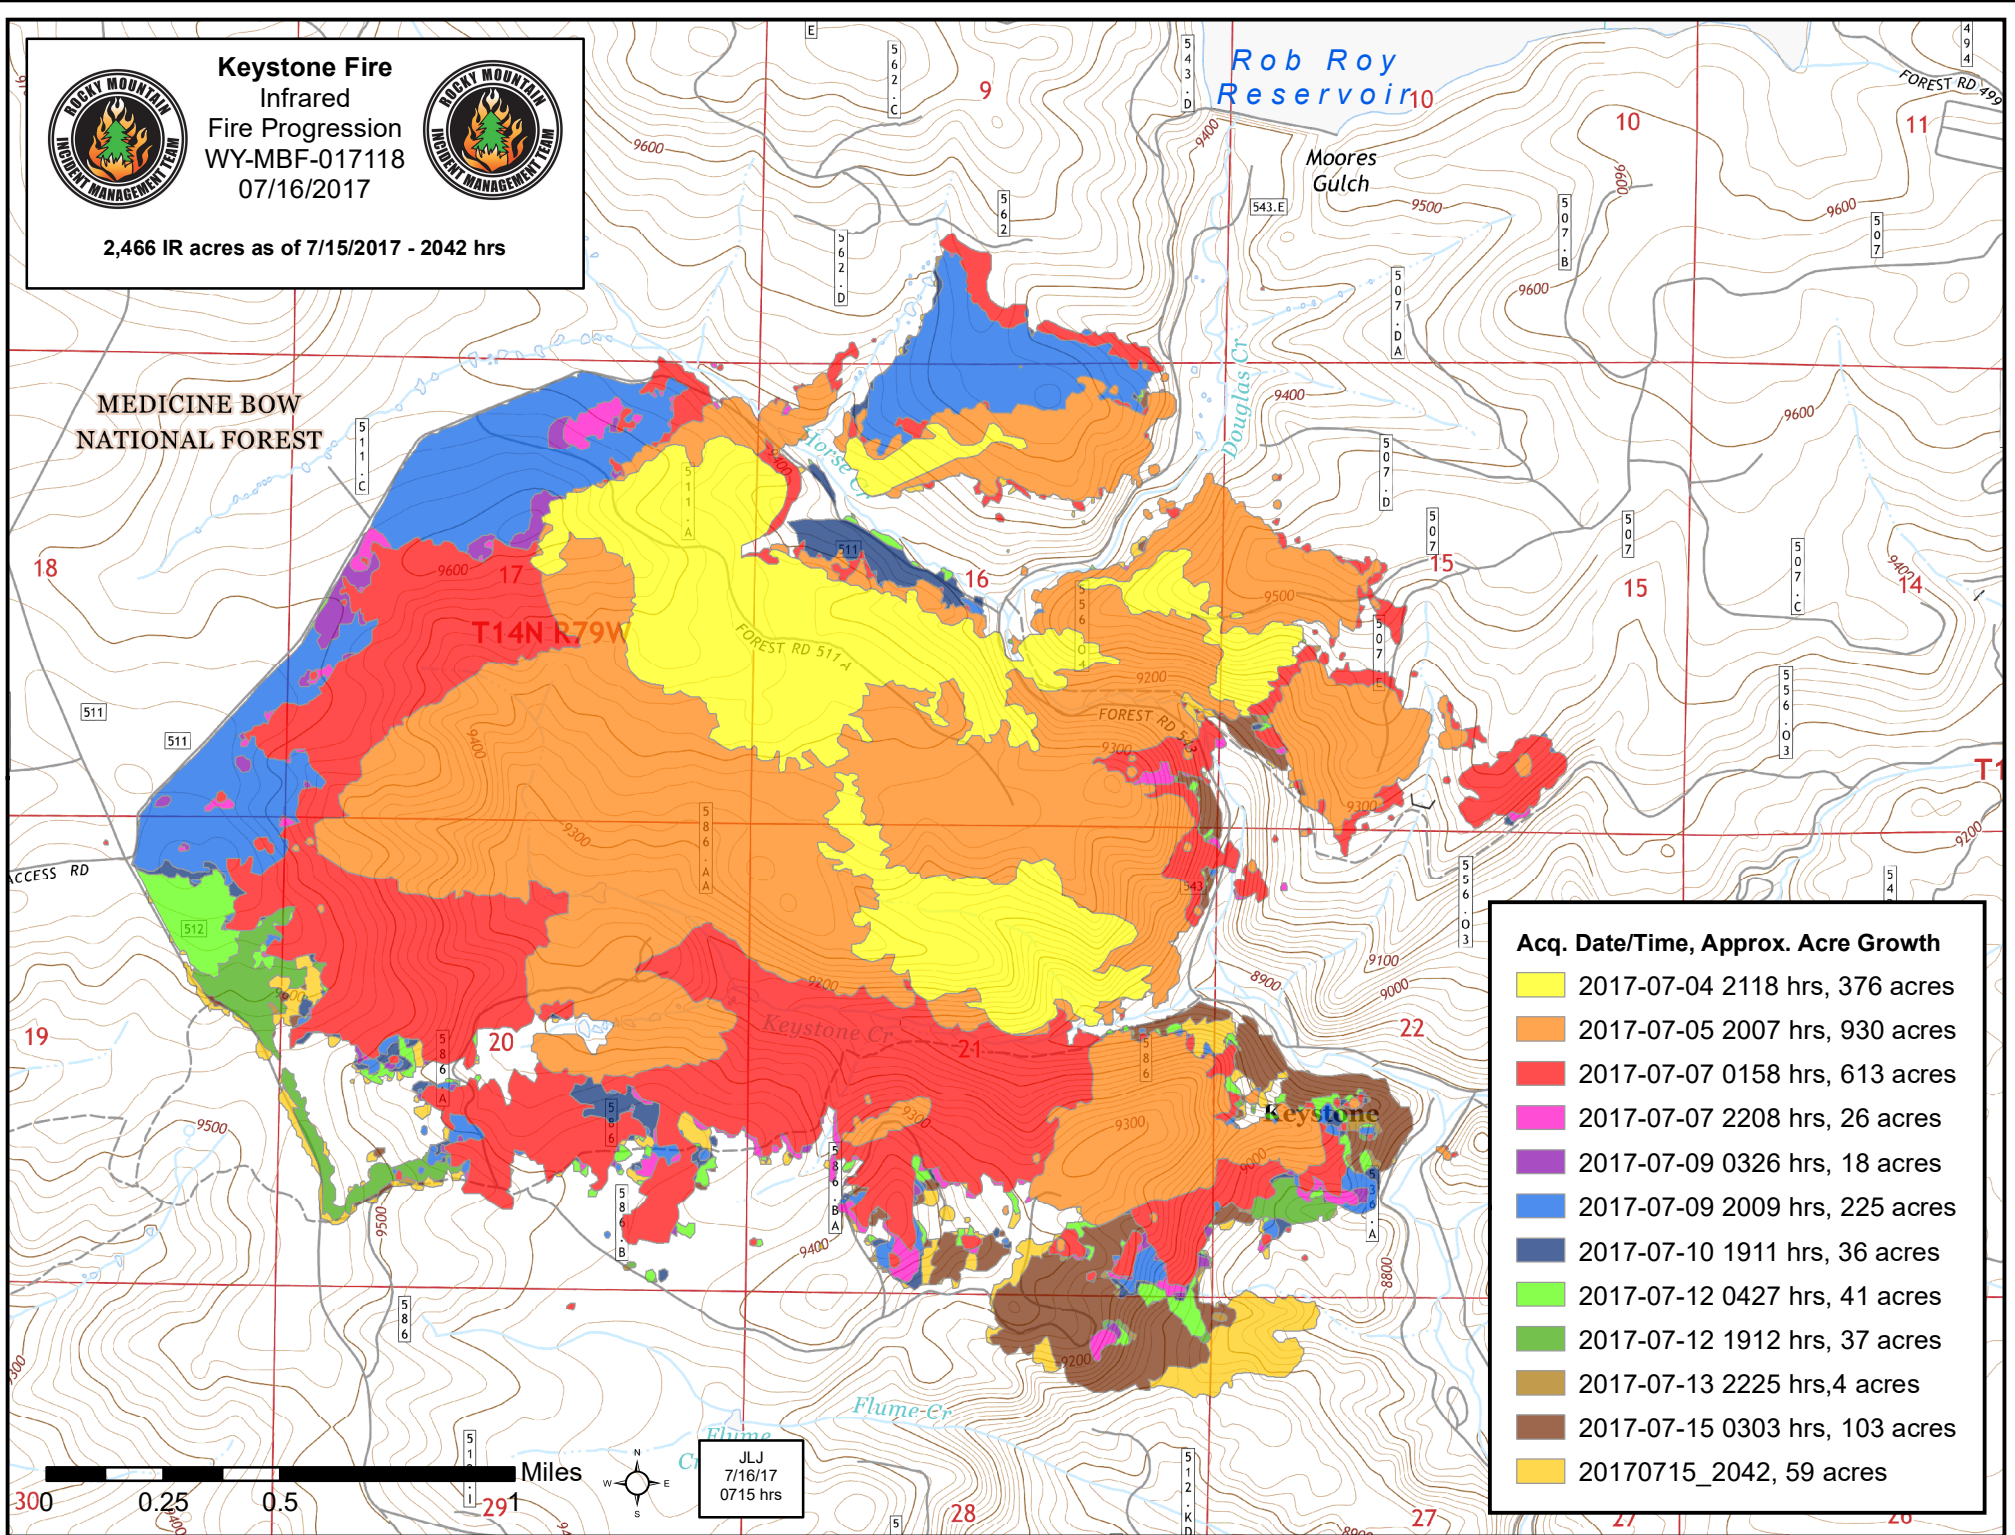

Keystone Fire
Infrared
Fire Progression
WY-MBF-017118
07/16/2017

2,466 IR acres as of 7/15/2017 - 2042 hrs

MEDICINE BOW
NATIONAL FOREST

Acq. Date/Time, Approx. Acre Growth

- 2017-07-04 2118 hrs, 376 acres
- 2017-07-05 2007 hrs, 930 acres
- 2017-07-07 0158 hrs, 613 acres
- 2017-07-07 2208 hrs, 26 acres
- 2017-07-09 0326 hrs, 18 acres
- 2017-07-09 2009 hrs, 225 acres
- 2017-07-10 1911 hrs, 36 acres
- 2017-07-12 0427 hrs, 41 acres
- 2017-07-12 1912 hrs, 37 acres
- 2017-07-13 2225 hrs, 4 acres
- 2017-07-15 0303 hrs, 103 acres
- 20170715_2042, 59 acres

JLJ
7/16/17
0715 hrs