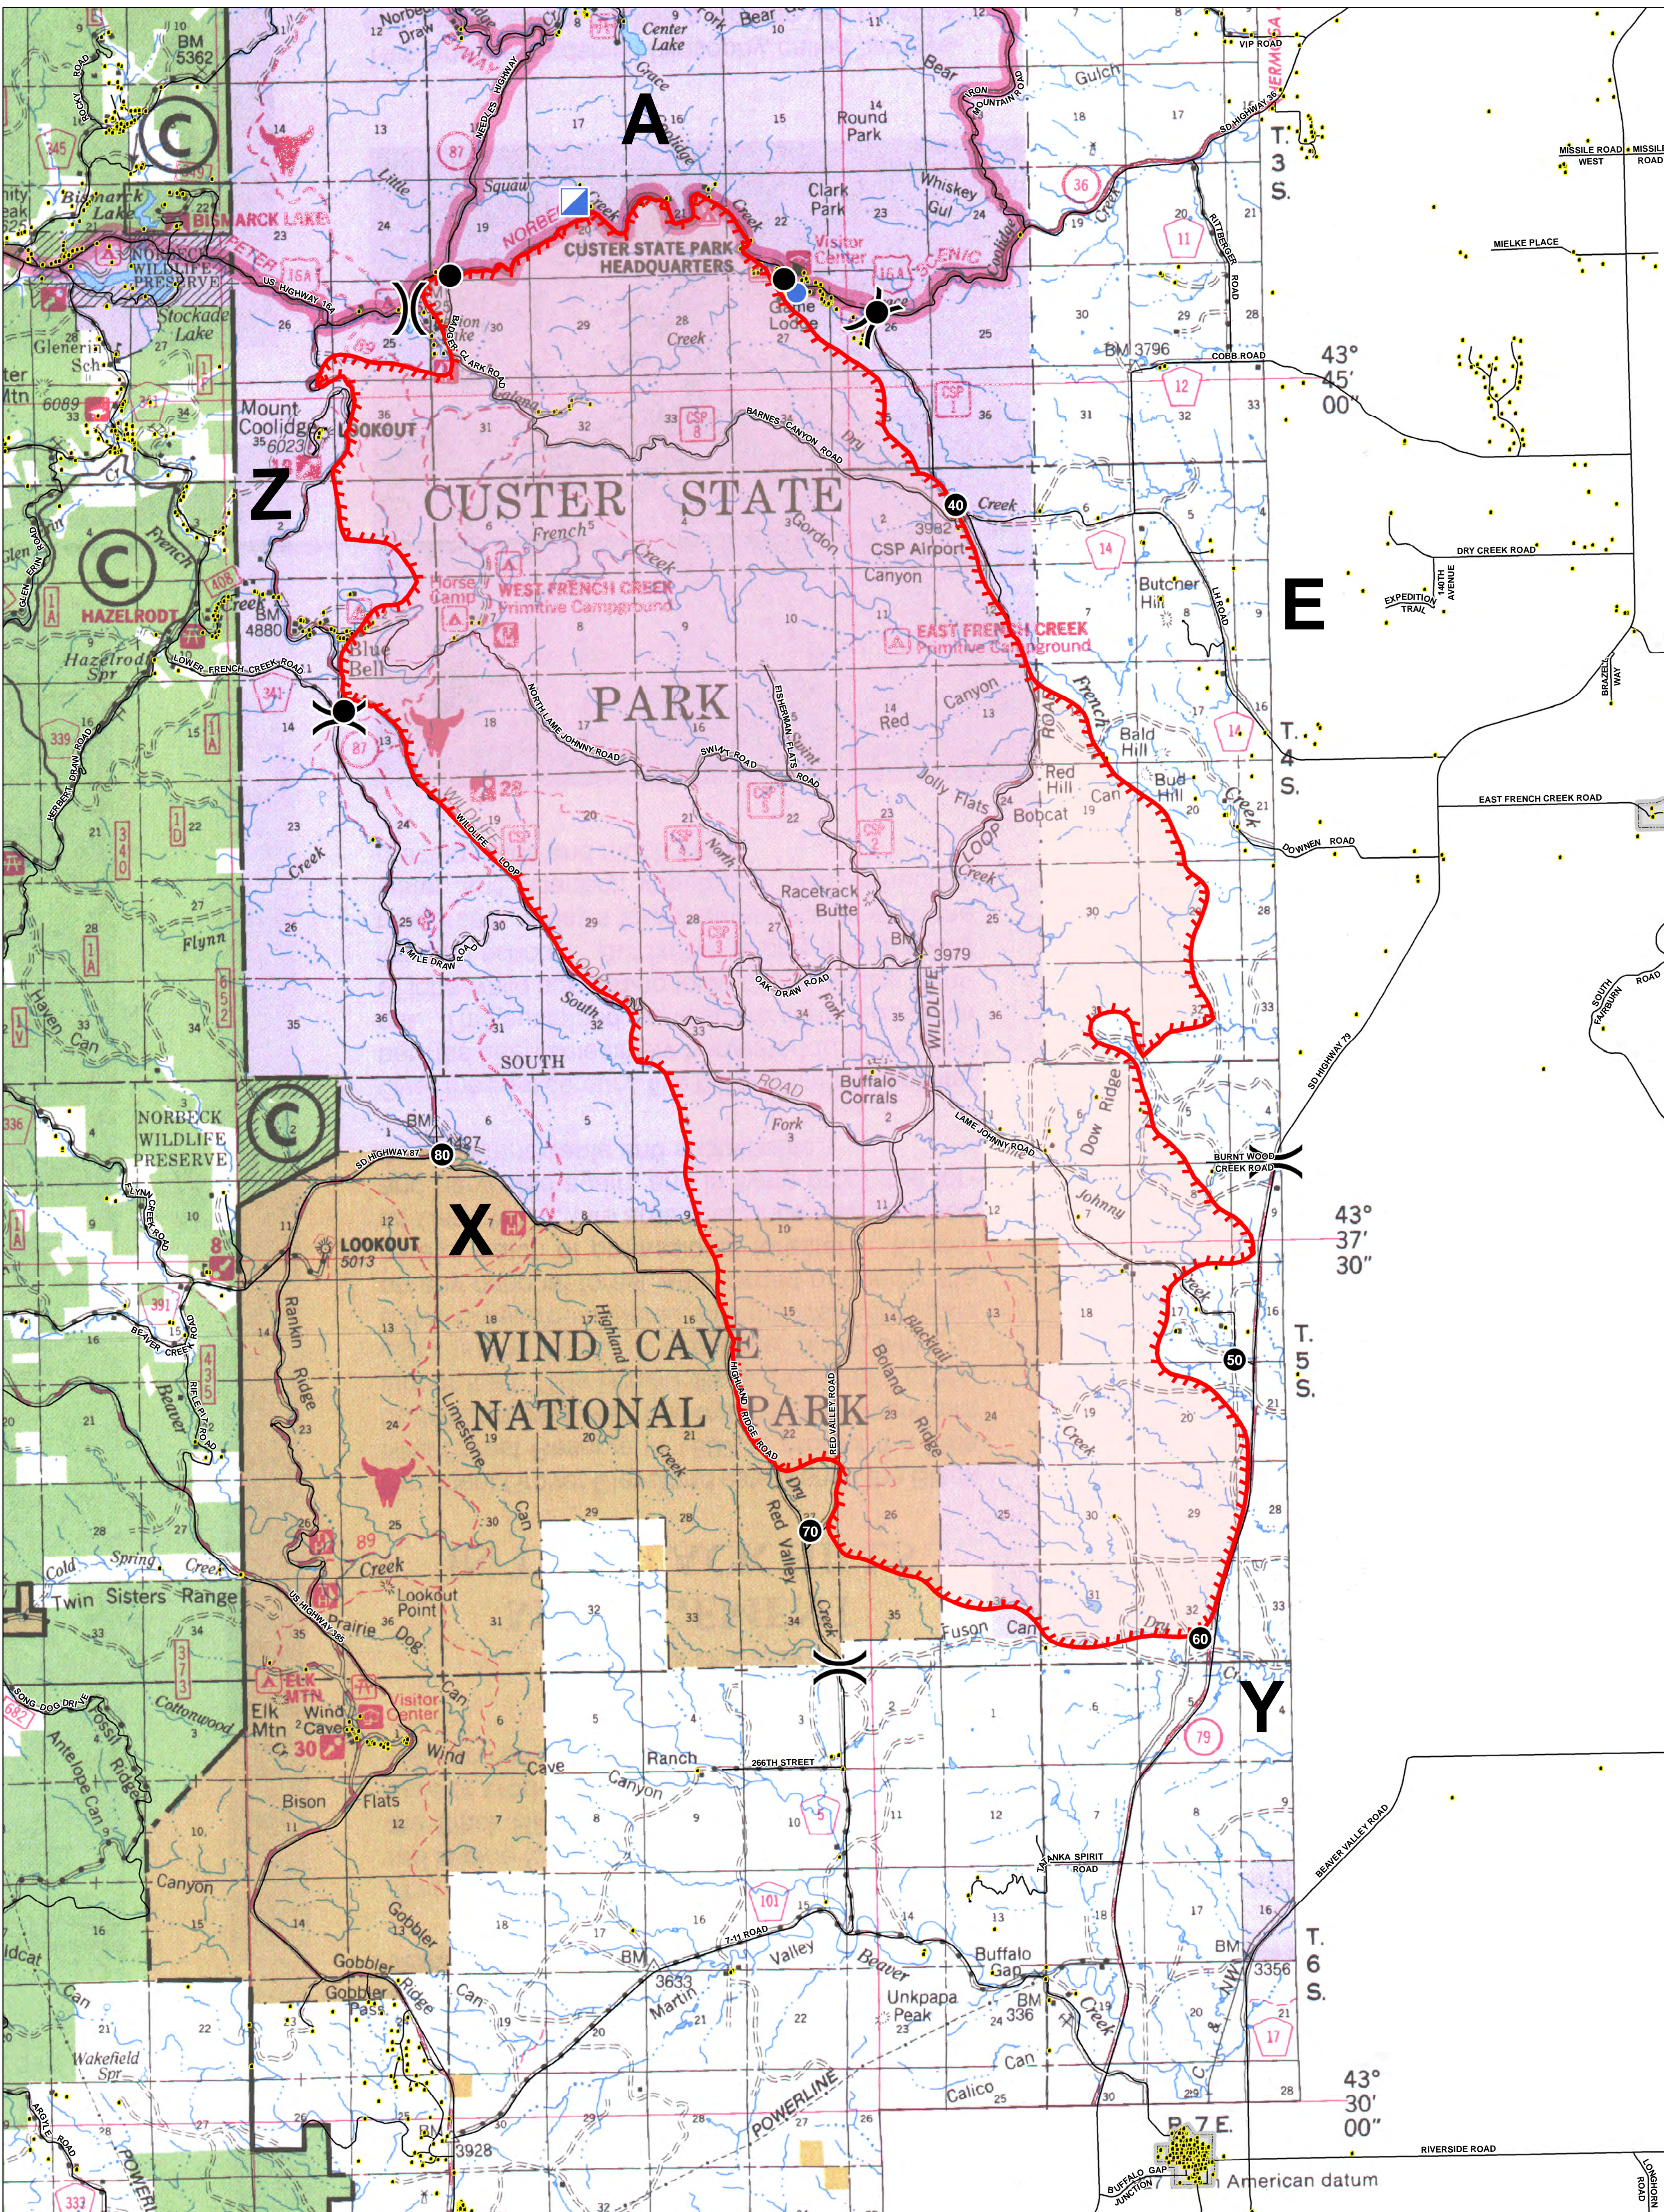

Legion Lake Fire SD-SDS-170967 Operations Map

Legend

- Structures
- Incident Command Post
- Division Break
- Roads
- Drop Point
- Perimeter
- Helispot
- Municipality

Scale 1:60,000
December 13, 2017
Night
NAD 83
RLM

Perimeter Data
47,312 Acres
12/13/2017
1130 Hrs.