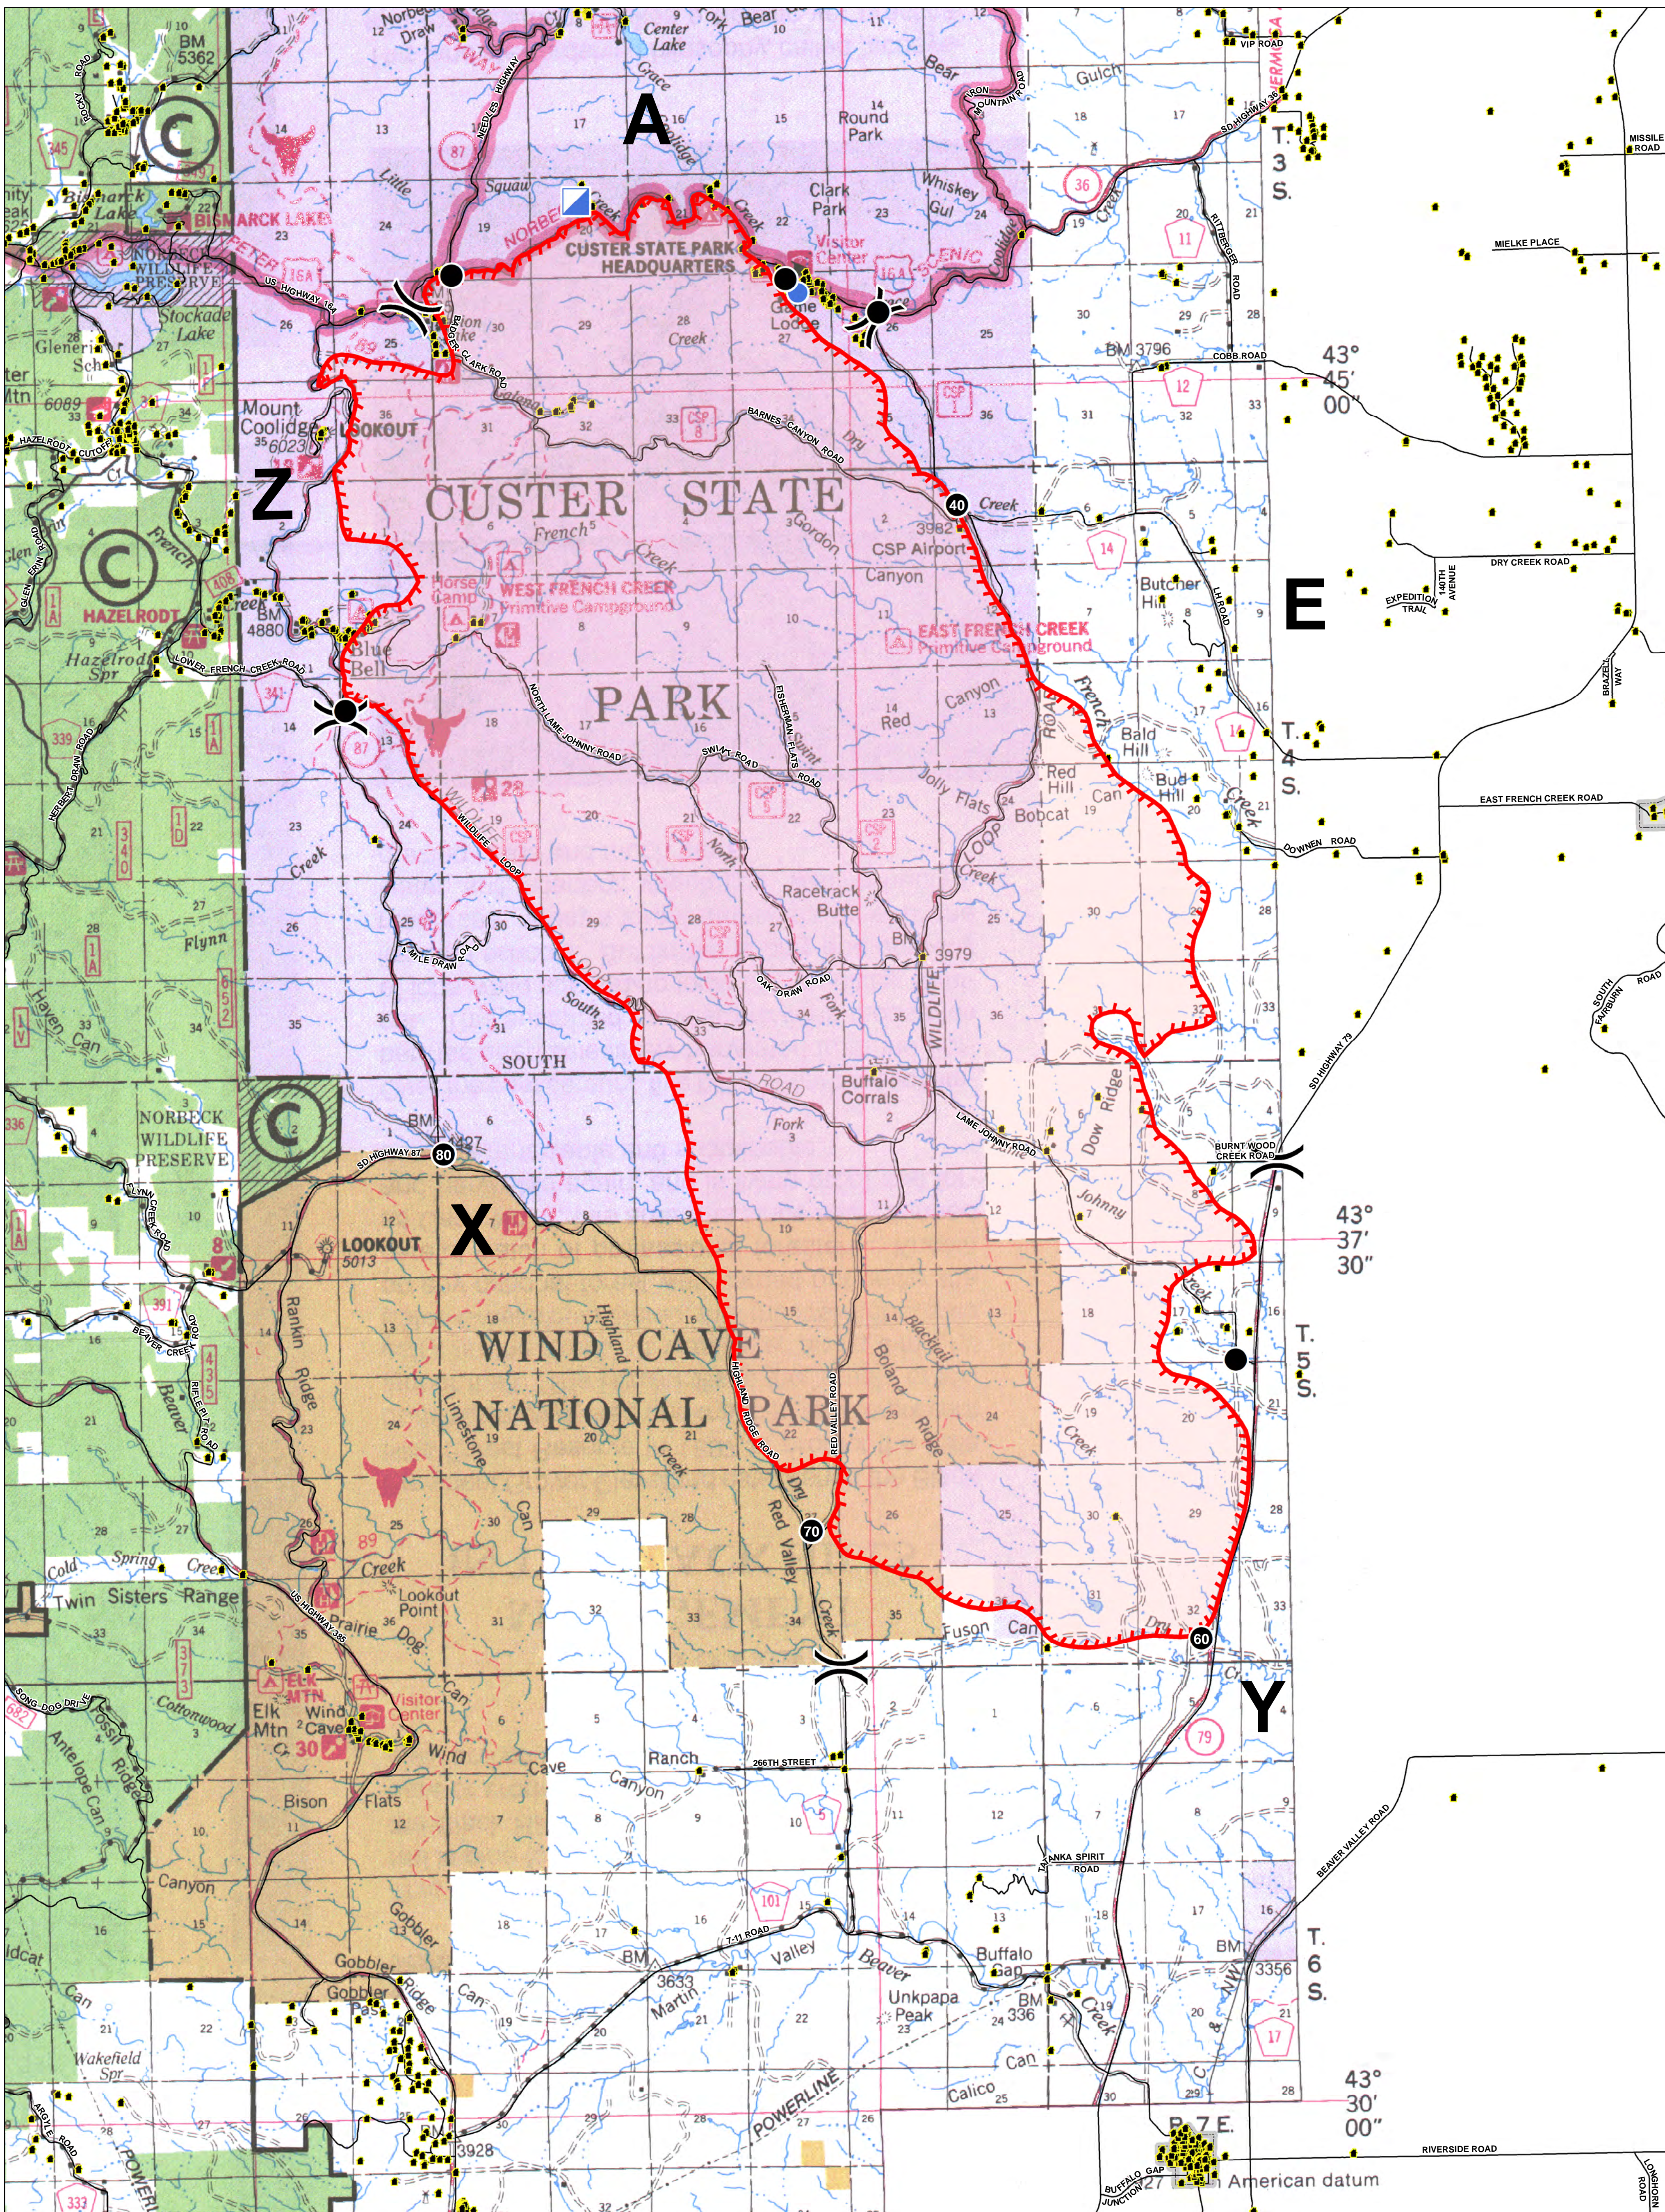

Legion Lake Fire SD-SDS-170967 Operations Map

Legend

- Structures
- Incident Command Post
- Division Break
- Roads
- Drop Point
- Perimeter
- Helispot
- Municipality

Scale 1:50,000
December 14, 2017
Day
NAD 83
RLM

Perimeter Data
47,312 Acres
12/13/2017
1130 Hrs.