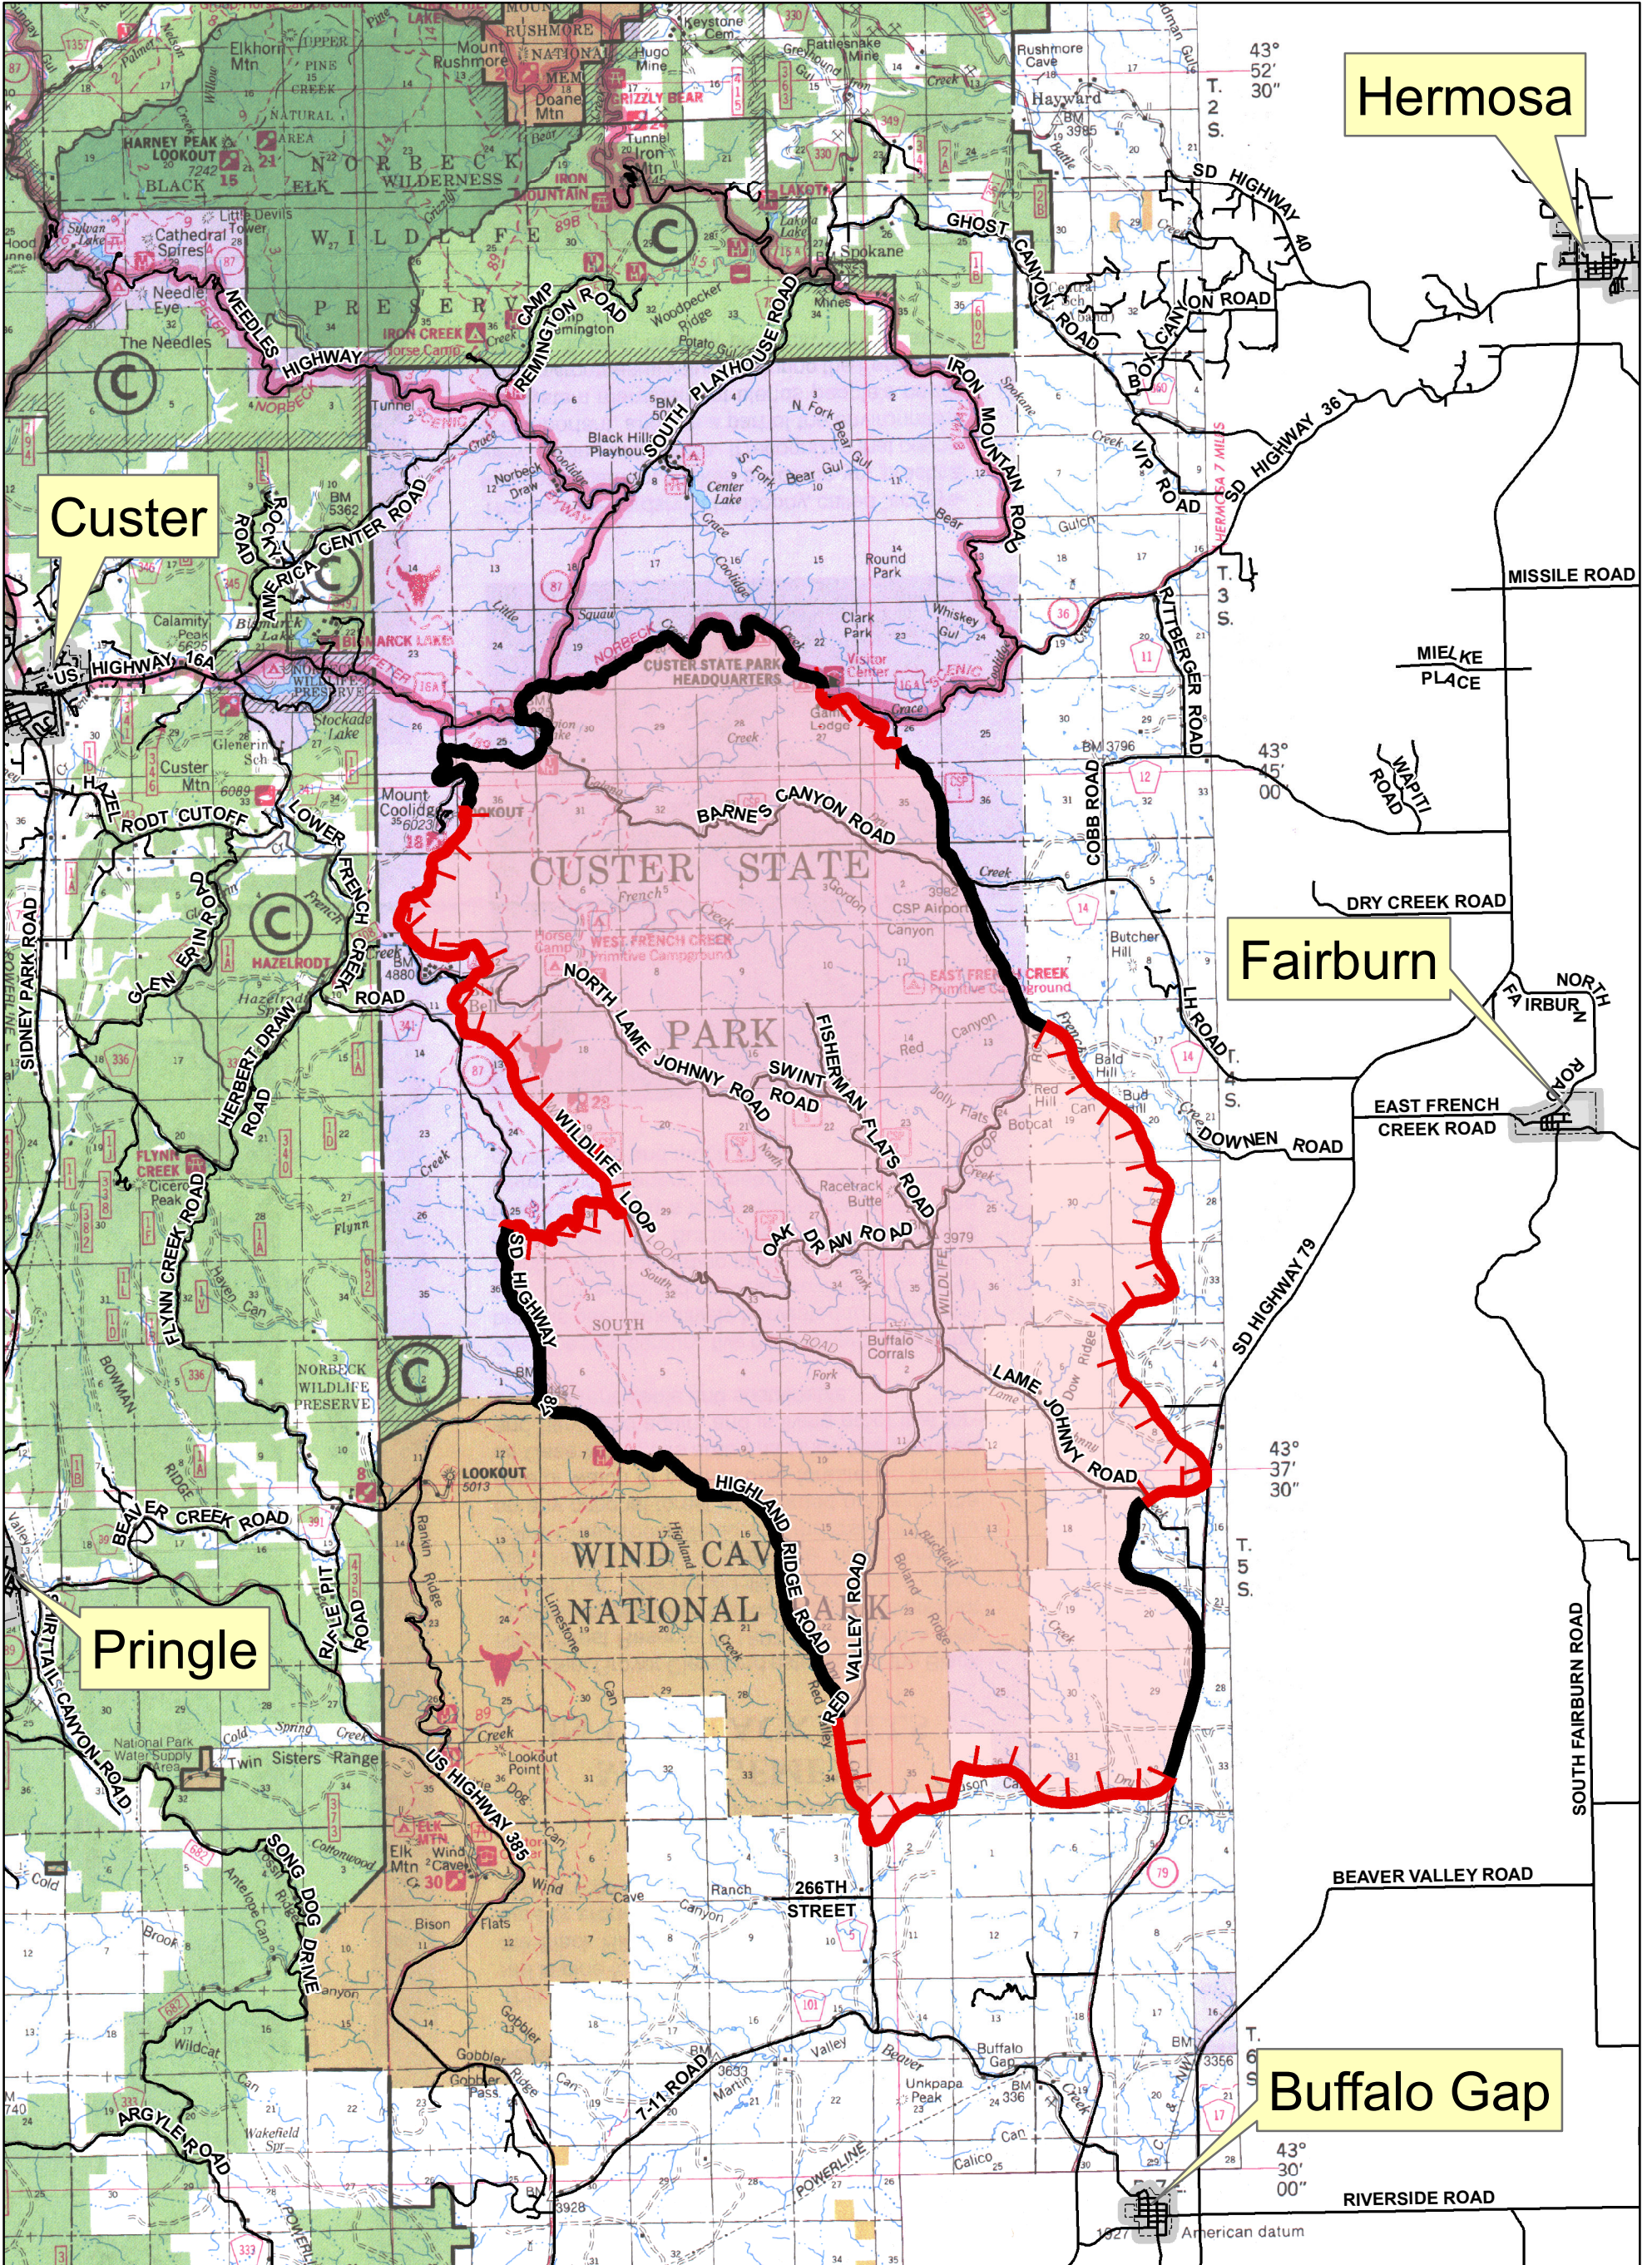

**Legion Lake Fire
SD-SDS-170967
Public Information Map**

Legend

- Roads
- Uncontrolled Fire Edge
- Completed Line
- Municipality

Scale 1:125,000
December 15, 2017
NAD 83
RLM

Perimeter Data
53,875 Acres
12/14/2017
1515 Hrs.