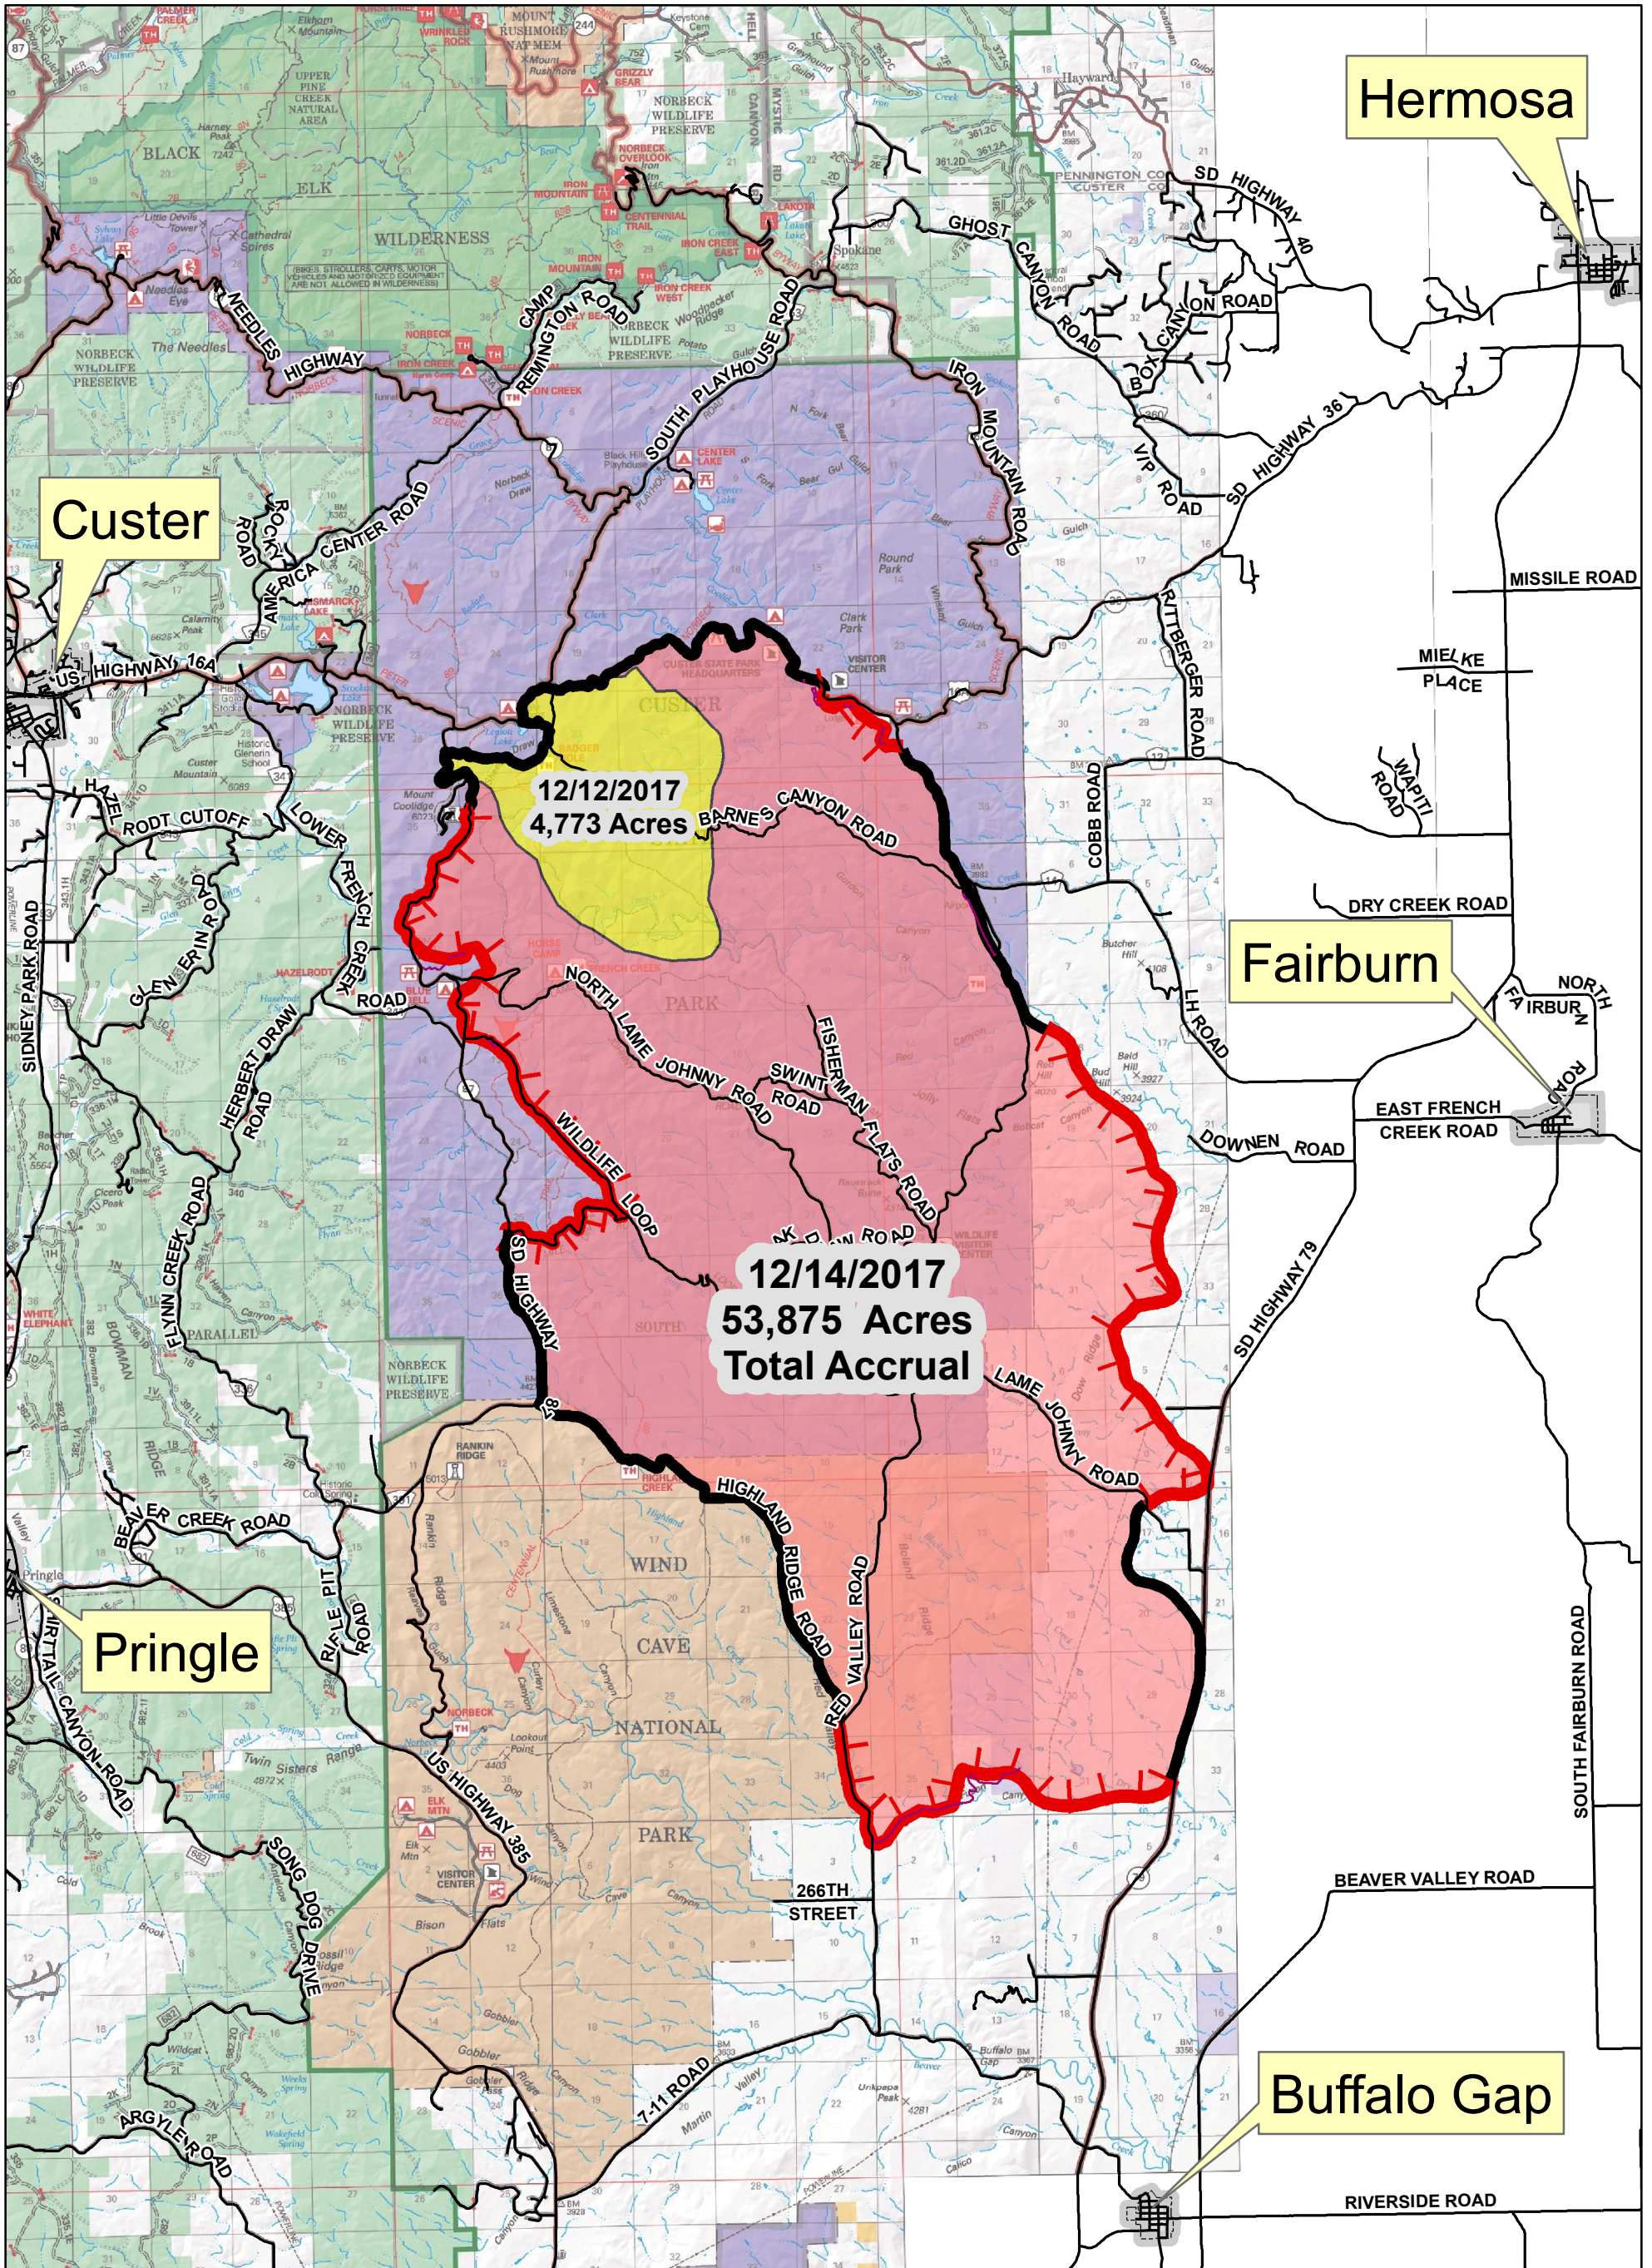

**Legion Lake Fire
SD-SDS-170967
Progression Map**

Legend

- Roads
- Uncontrolled Fire Edge
- Completed Line
- Municipality

Scale 1:125,000
December 15, 2017
NAD 83
RLM

**Perimeter Data
53,875 Acres
12/14/2017
1515 Hrs.**