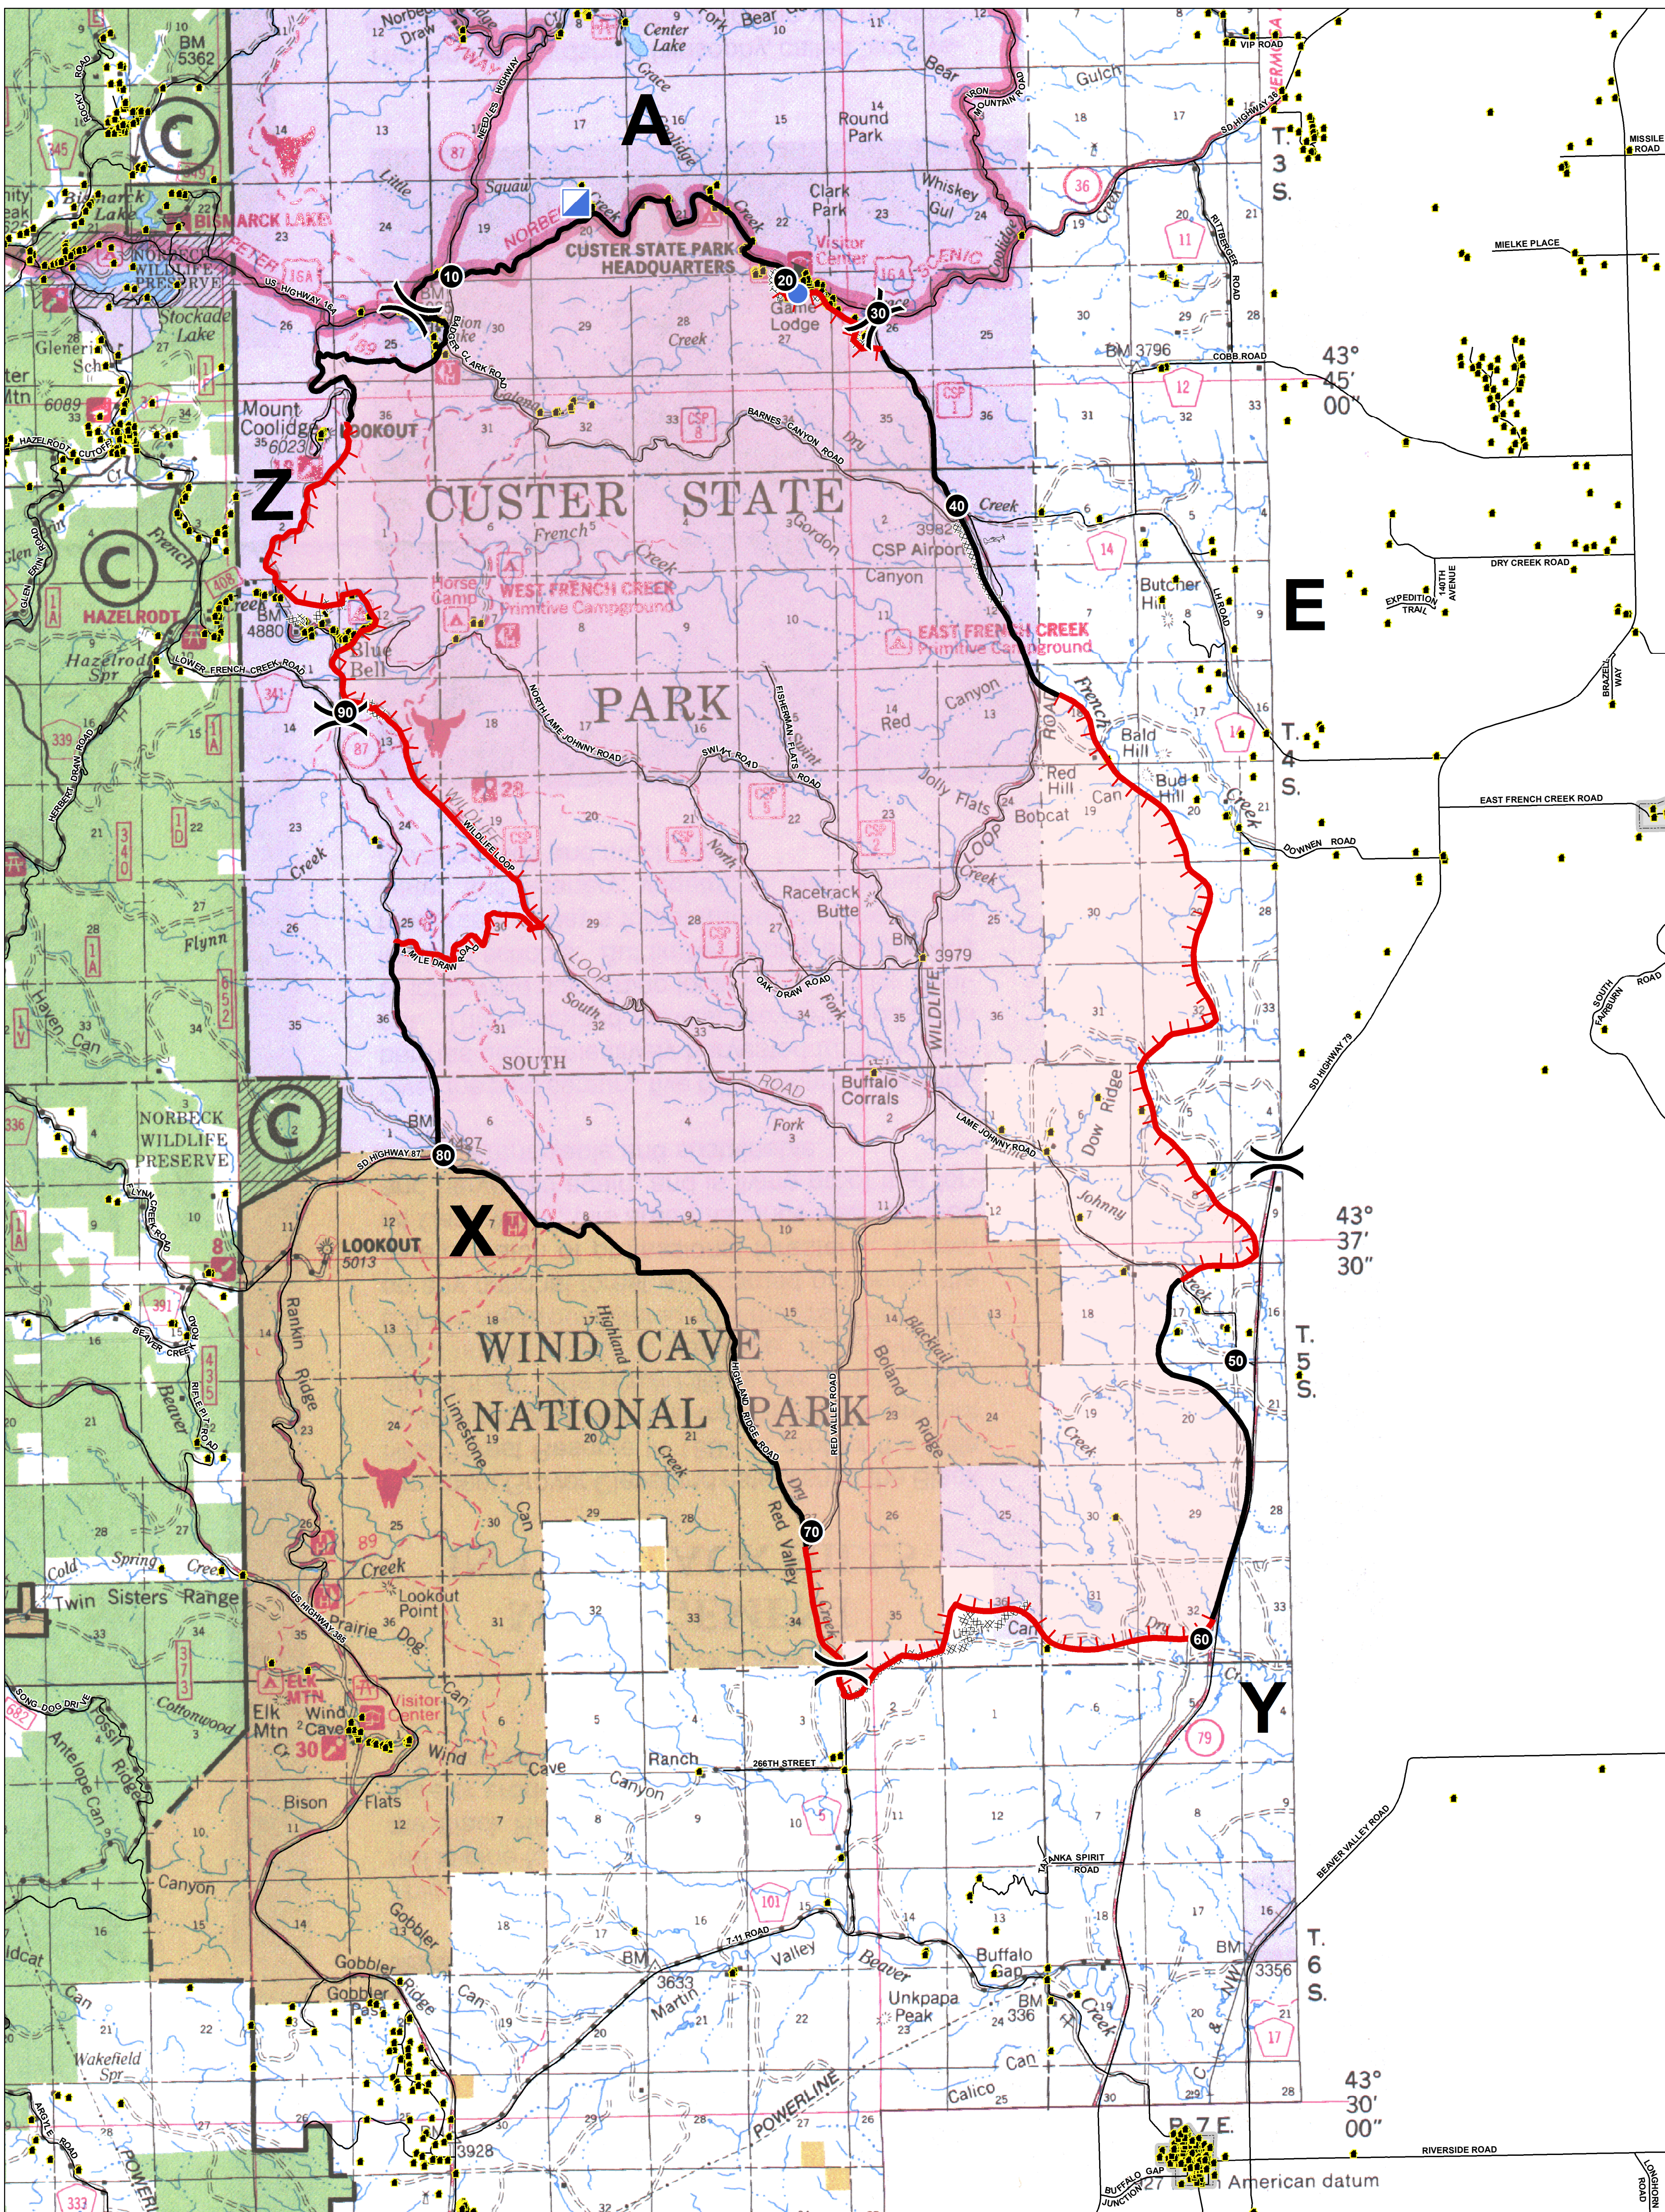

Legion Lake Fire SD-SDS-170967 Operations Map

Legend

- Structures
- Incident Command Post
- Municipality
- Uncontrolled Fire Edge
- Roads
- Completed Line
- Completed Dozer Line
- Drop Point
- Helispot

Scale 1:50,000
December 15, 2017
Day
NAD 83
RLM

Perimeter Data
53,875 Acres
12/14/2017
1515 Hrs.