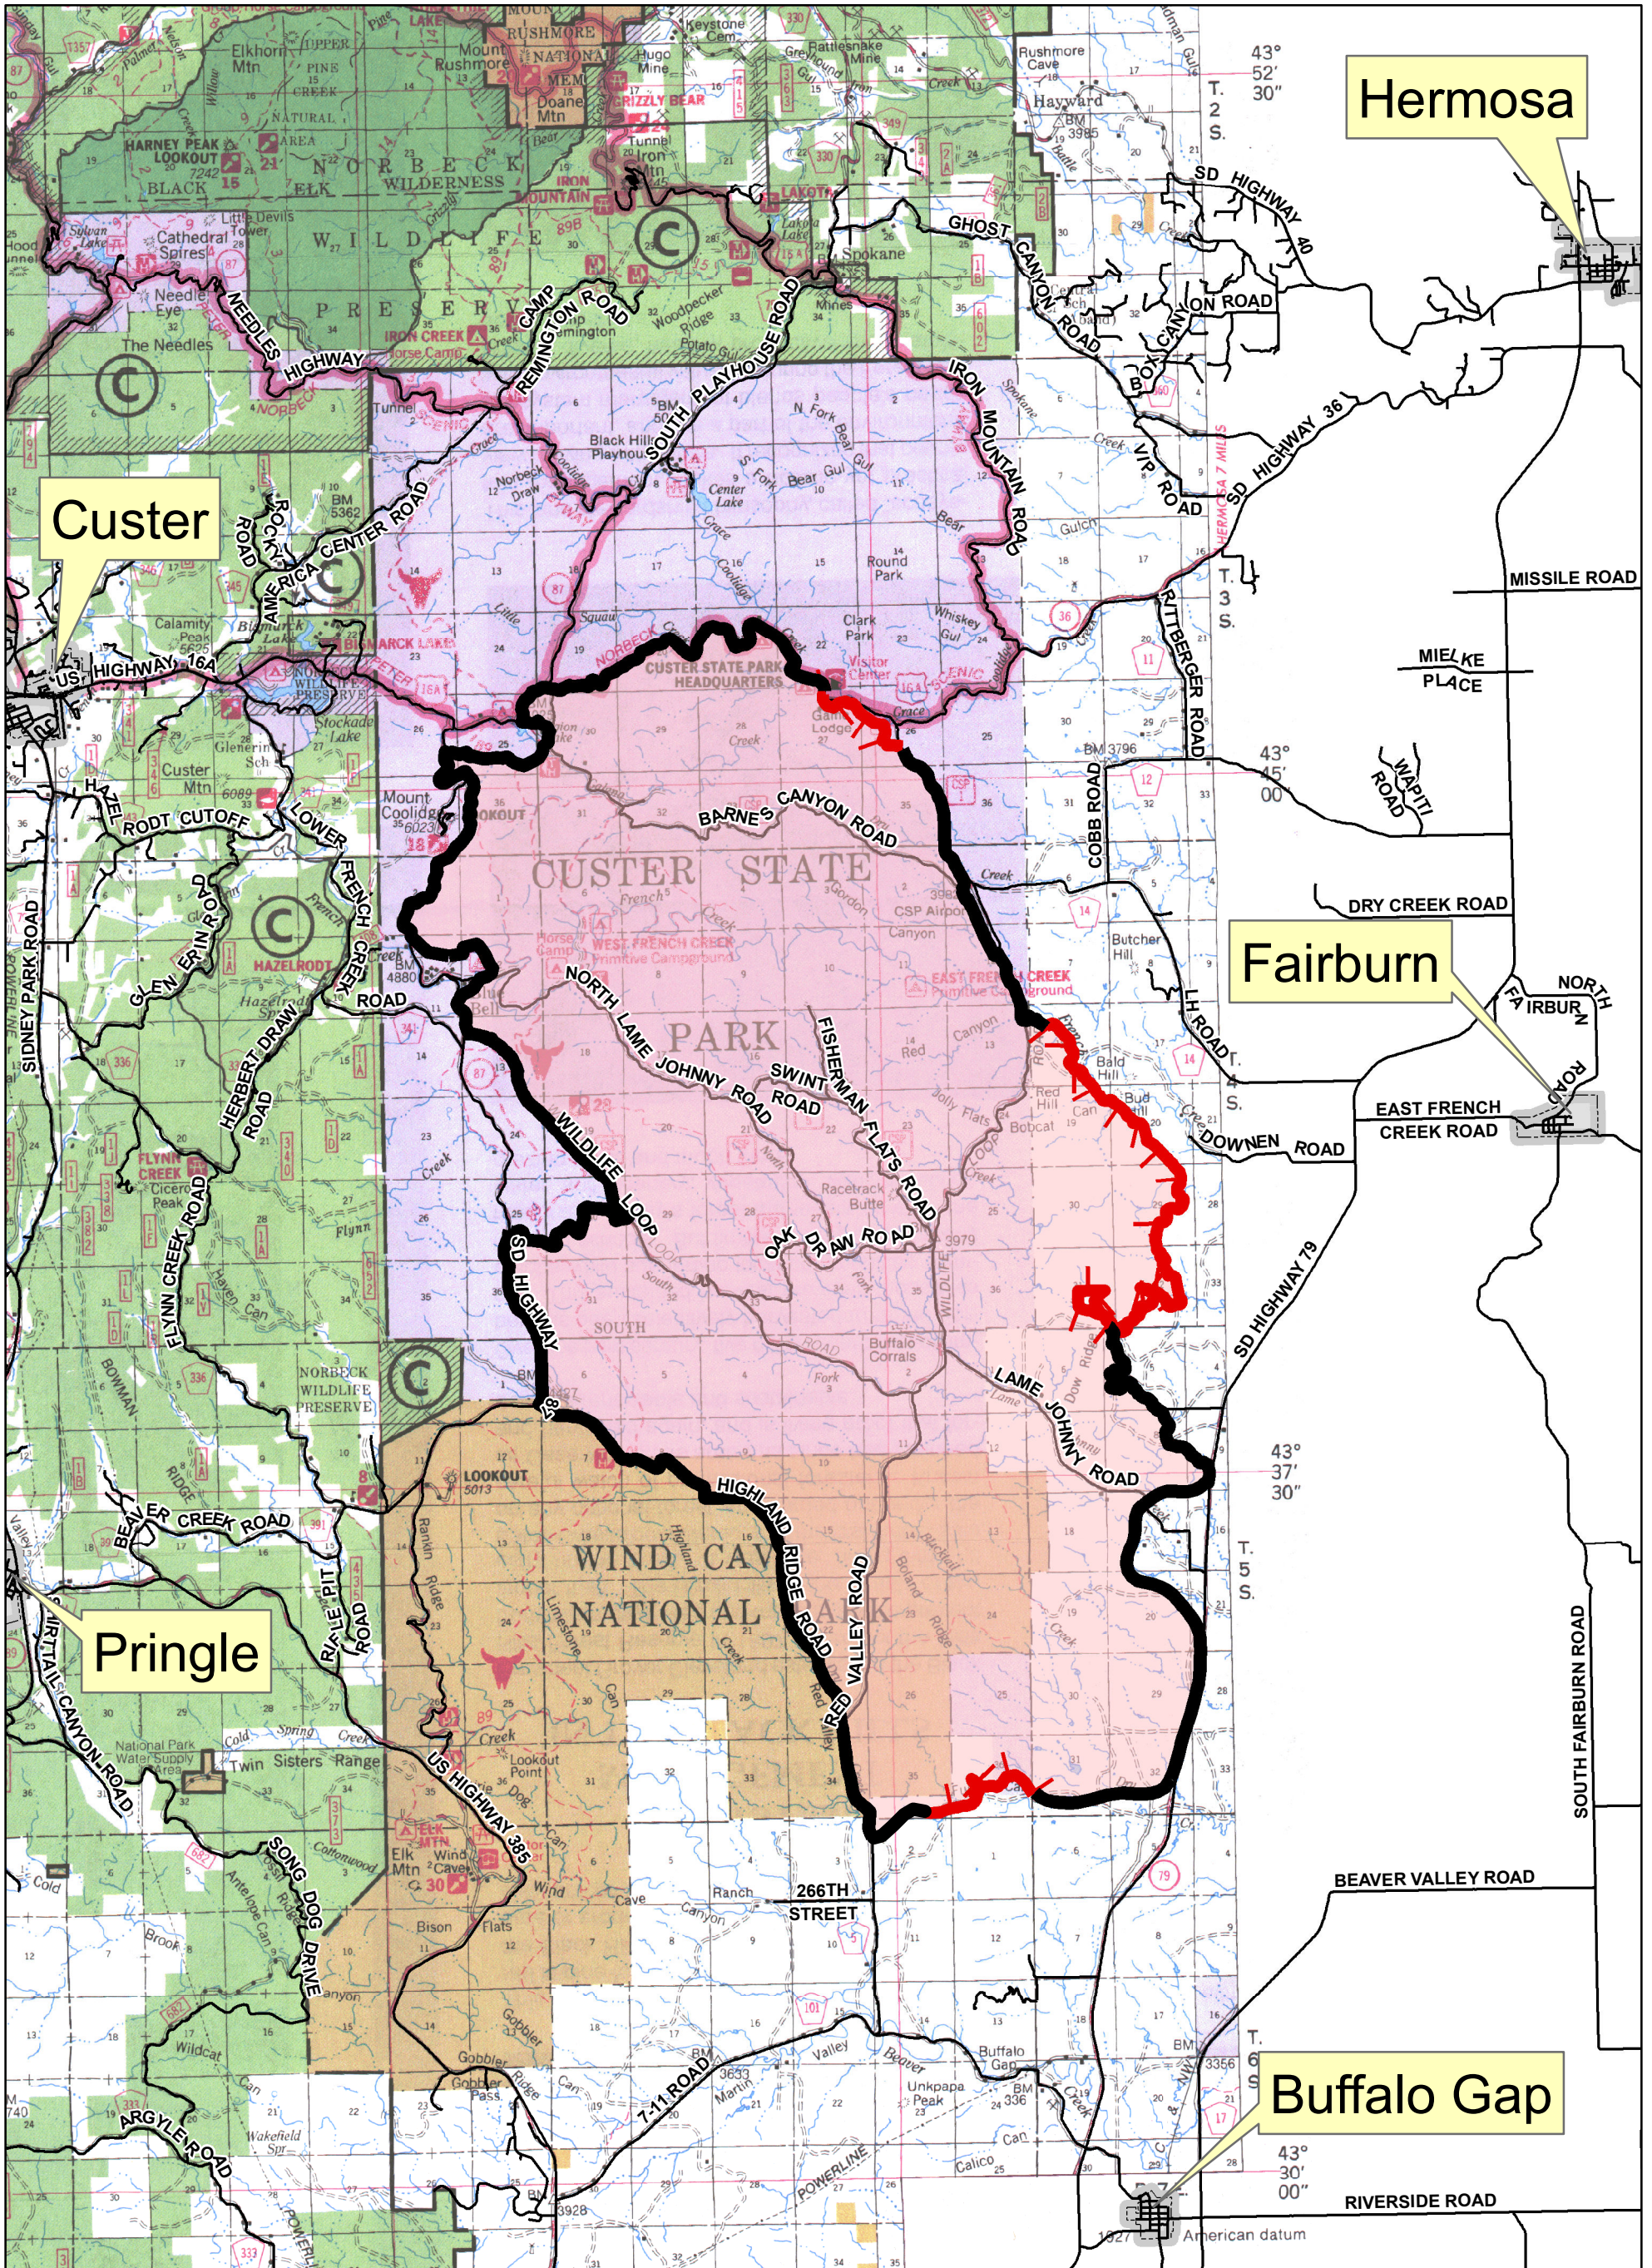

Legion Lake Fire SD-SDS-170967 Public Information Map

Legend

- Roads
- Completed Line
- Uncontrolled Fire Edge
- Municipality

Scale 1:125,000
December 16, 2017
NAD 83
RLM

Perimeter Data
53,875 Acres
12/14/2017
1515 Hrs.