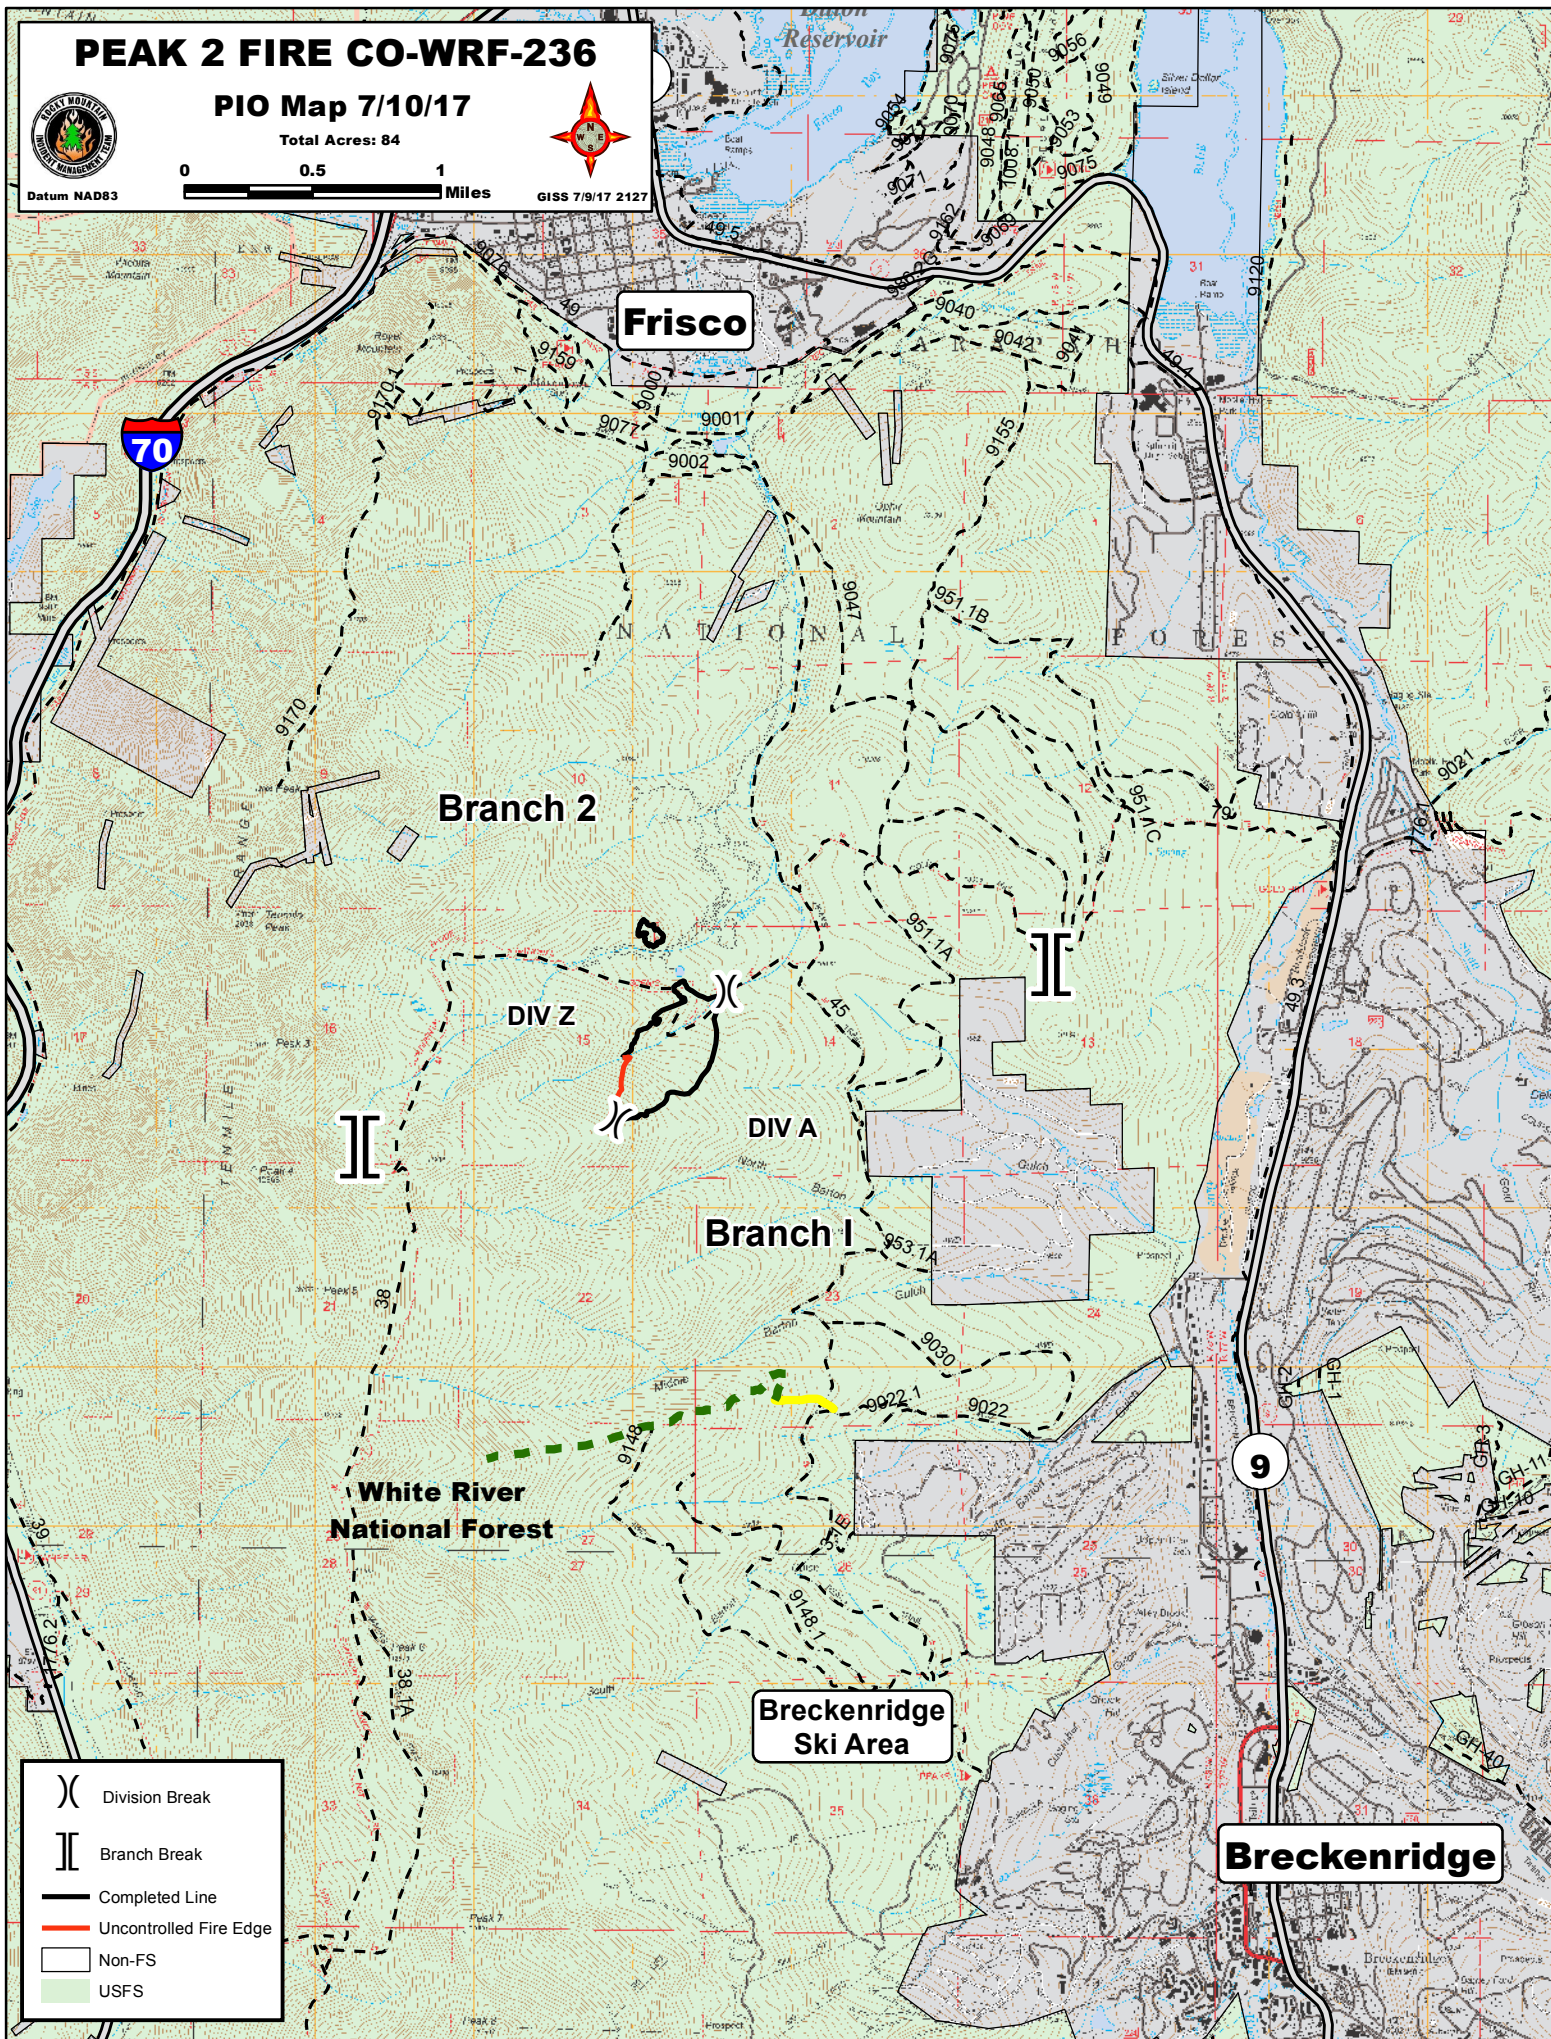

PEAK 2 FIRE CO-WRF-236

PIO Map 7/10/17

Total Acres: 84

Datum NAD83

GISS 7/9/17 2127

- Division Break
- Branch Break
- Completed Line
- Uncontrolled Fire Edge
- Non-FS
- USFS

Breckenridge