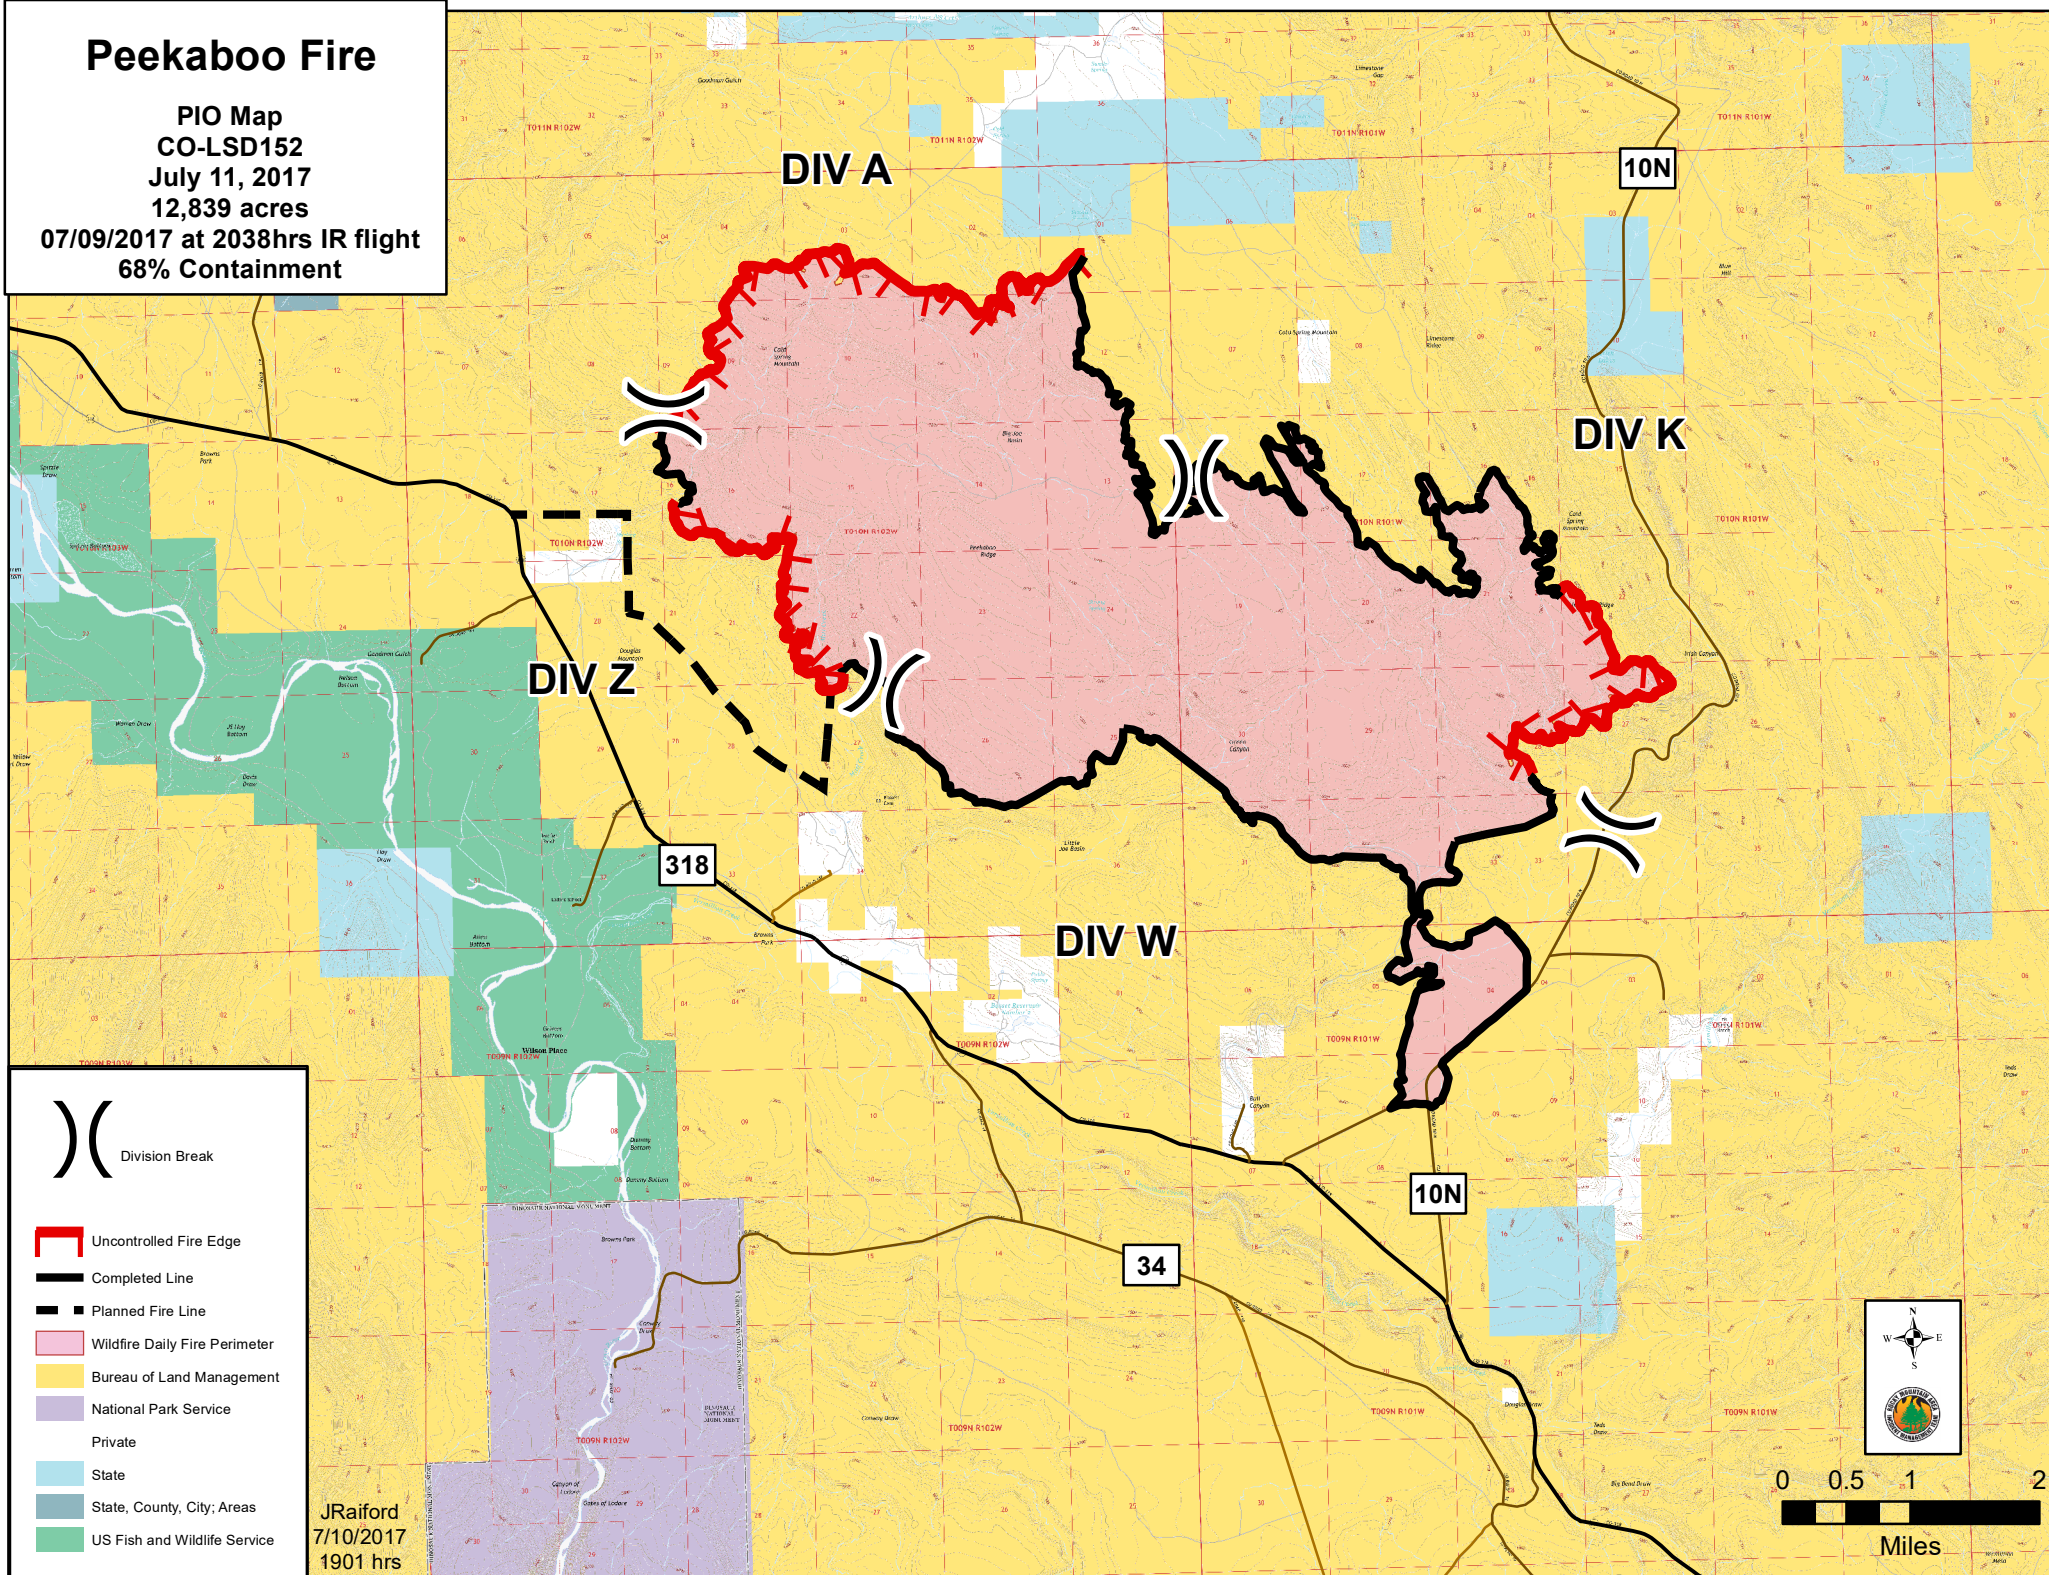

Peekaboo Fire

PIO Map
CO-LSD152
July 11, 2017
12,839 acres

07/09/2017 at 2038hrs IR flight
68% Containment

)) Division Break

- Uncontrolled Fire Edge
- Completed Line
- Planned Fire Line
- Wildfire Daily Fire Perimeter
- Bureau of Land Management
- National Park Service
- Private
- State
- State, County, City, Areas
- US Fish and Wildlife Service

JRaiford
7/10/2017
1901 hrs