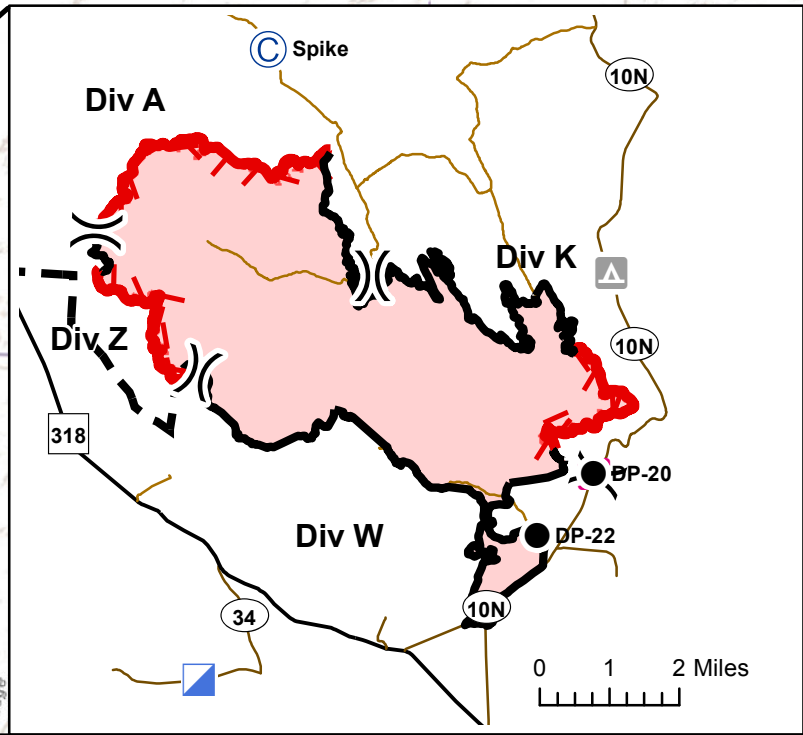

**Transportation Map**  
**Peekaboo Fire**  
**CO-LSD-000152**  
**July 11, 2017**

**Legend**

**Sites**  
**Name**

**Rec Sites**

**Roads**

**Miles**

DHammond  
 July 10, 2017  
 1901 hrs

**BLM Little Snake Office to County Rd 318 - 31.7 miles**  
**County Rd 318 to Incident Base Camp (Road 34) - 42 miles**

Sources: Esri, DeLorme, USGS, NPS, Sources: Esri, USGS, NOAA