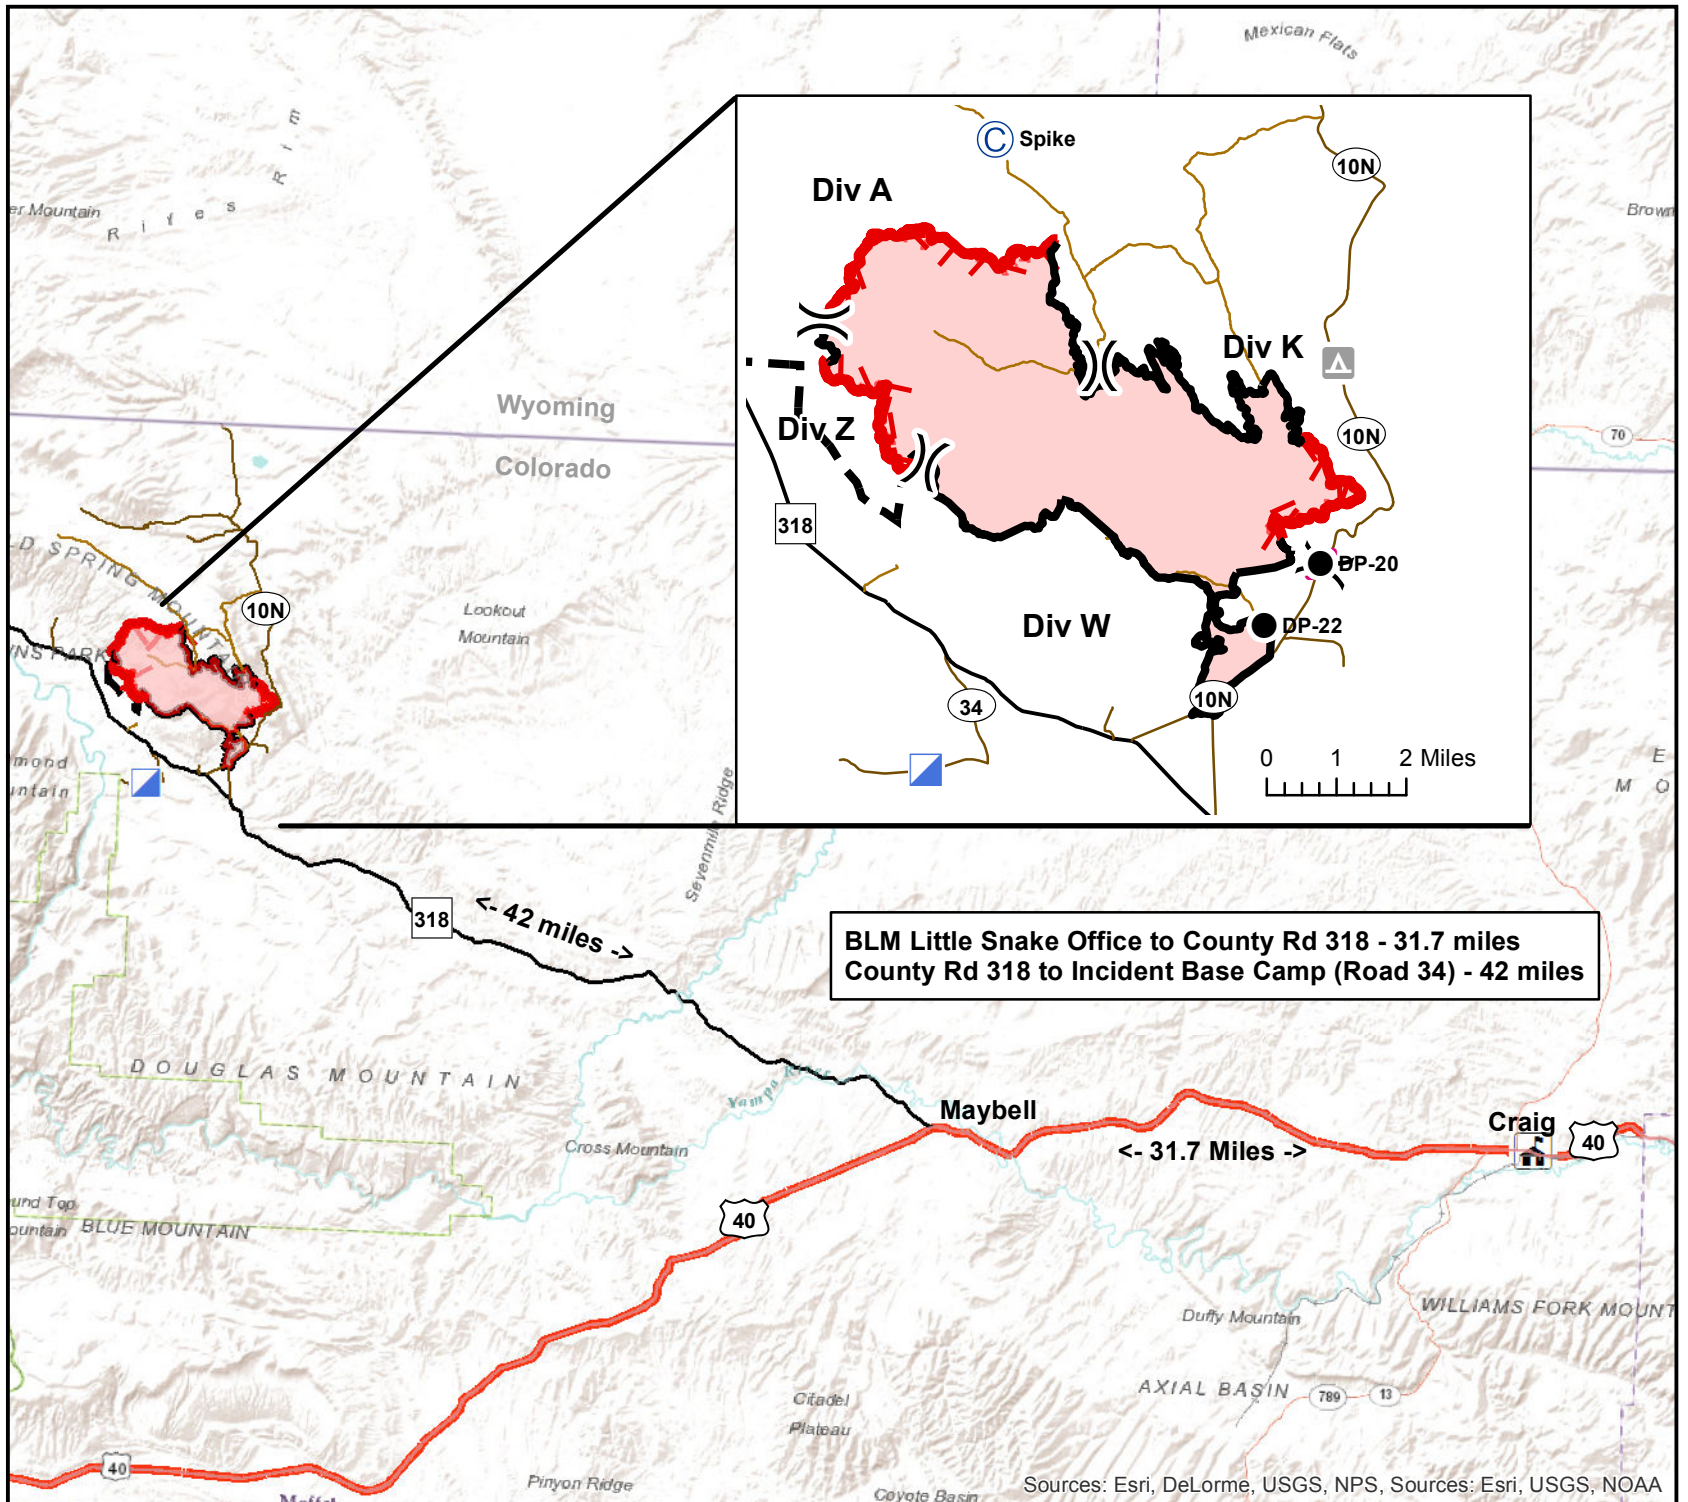

**Transportation Map**  
**Peekaboo Fire**  
**CO-LSD-000152**  
**July 11, 2017**

**Legend**

**Sites**  
**Name**

**Rec Sites**

**Roads**

**Miles**

DHammond  
 July 10, 2017  
 1901 hrs

**BLM Little Snake Office to County Rd 318 - 31.7 miles**  
**County Rd 318 to Incident Base Camp (Road 34) - 42 miles**

Sources: Esri, DeLorme, USGS, NPS, Sources: Esri, USGS, NOAA