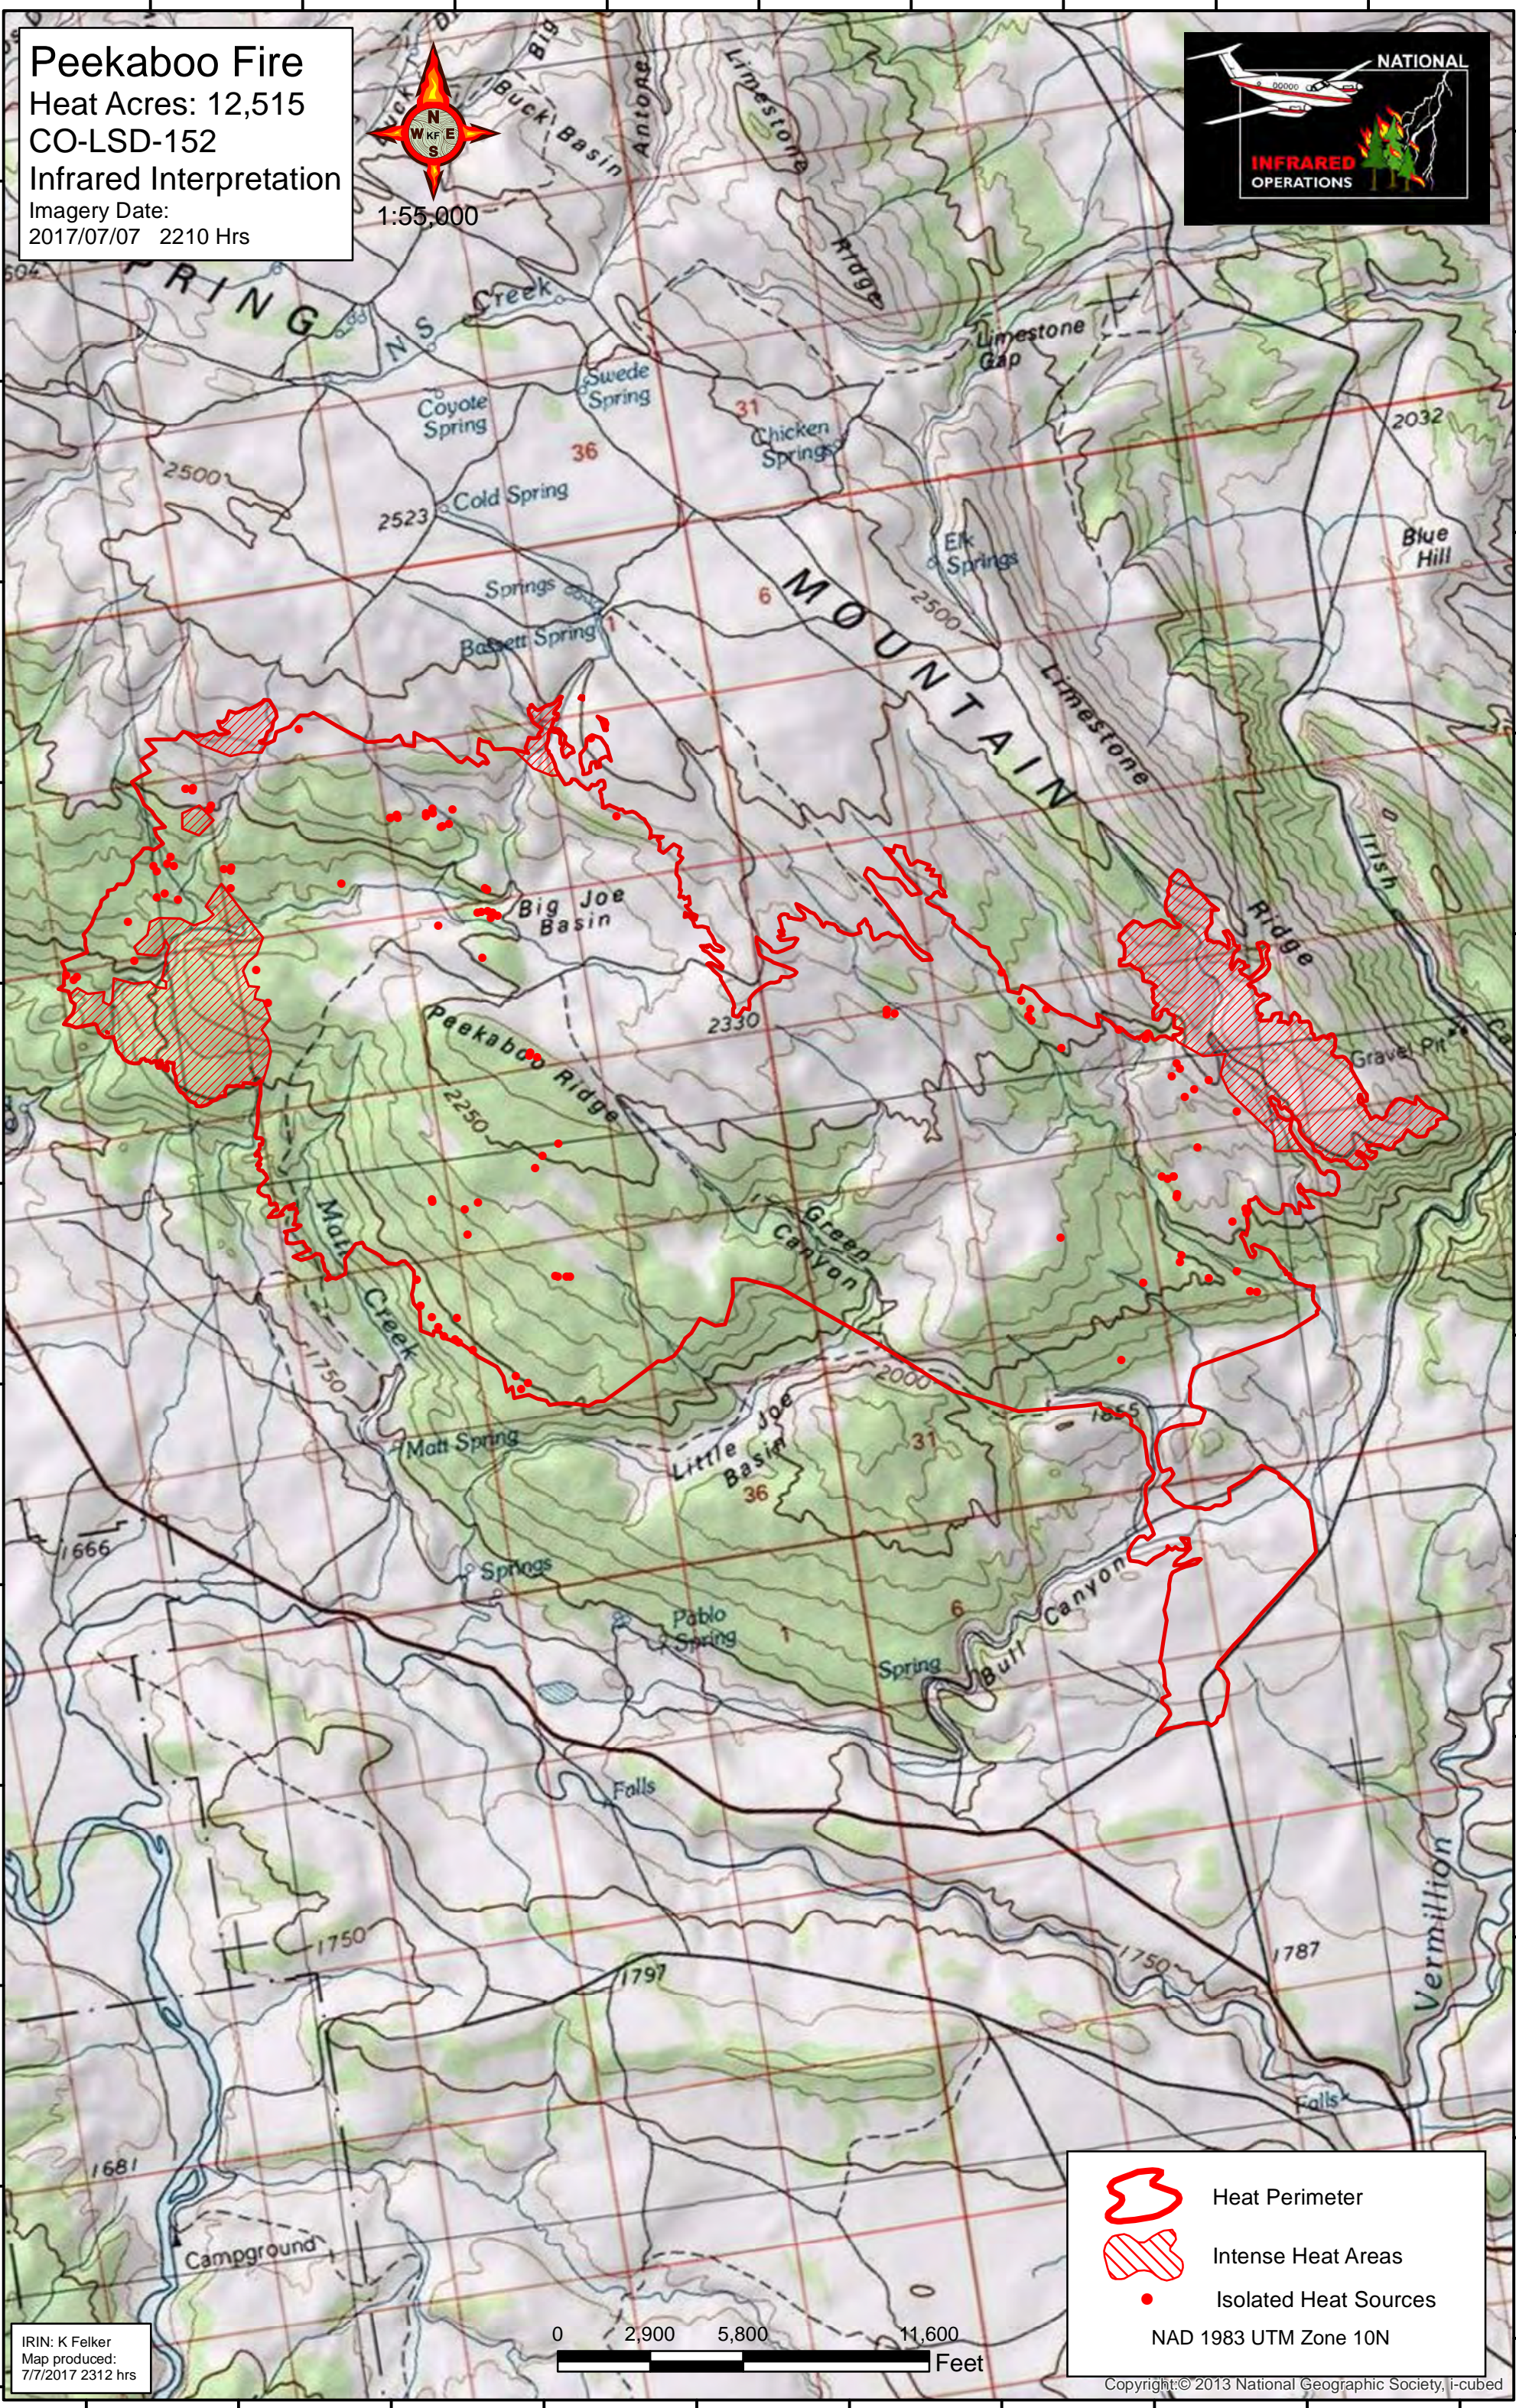

Peekaboo Fire
 Heat Acres: 12,515
 CO-LSD-152
 Infrared Interpretation
 Imagery Date:
 2017/07/07 2210 Hrs

-  Heat Perimeter
-  Intense Heat Areas
-  Isolated Heat Sources

NAD 1983 UTM Zone 10N

IRIN: K Felker
 Map produced:
 7/7/2017 2312 hrs