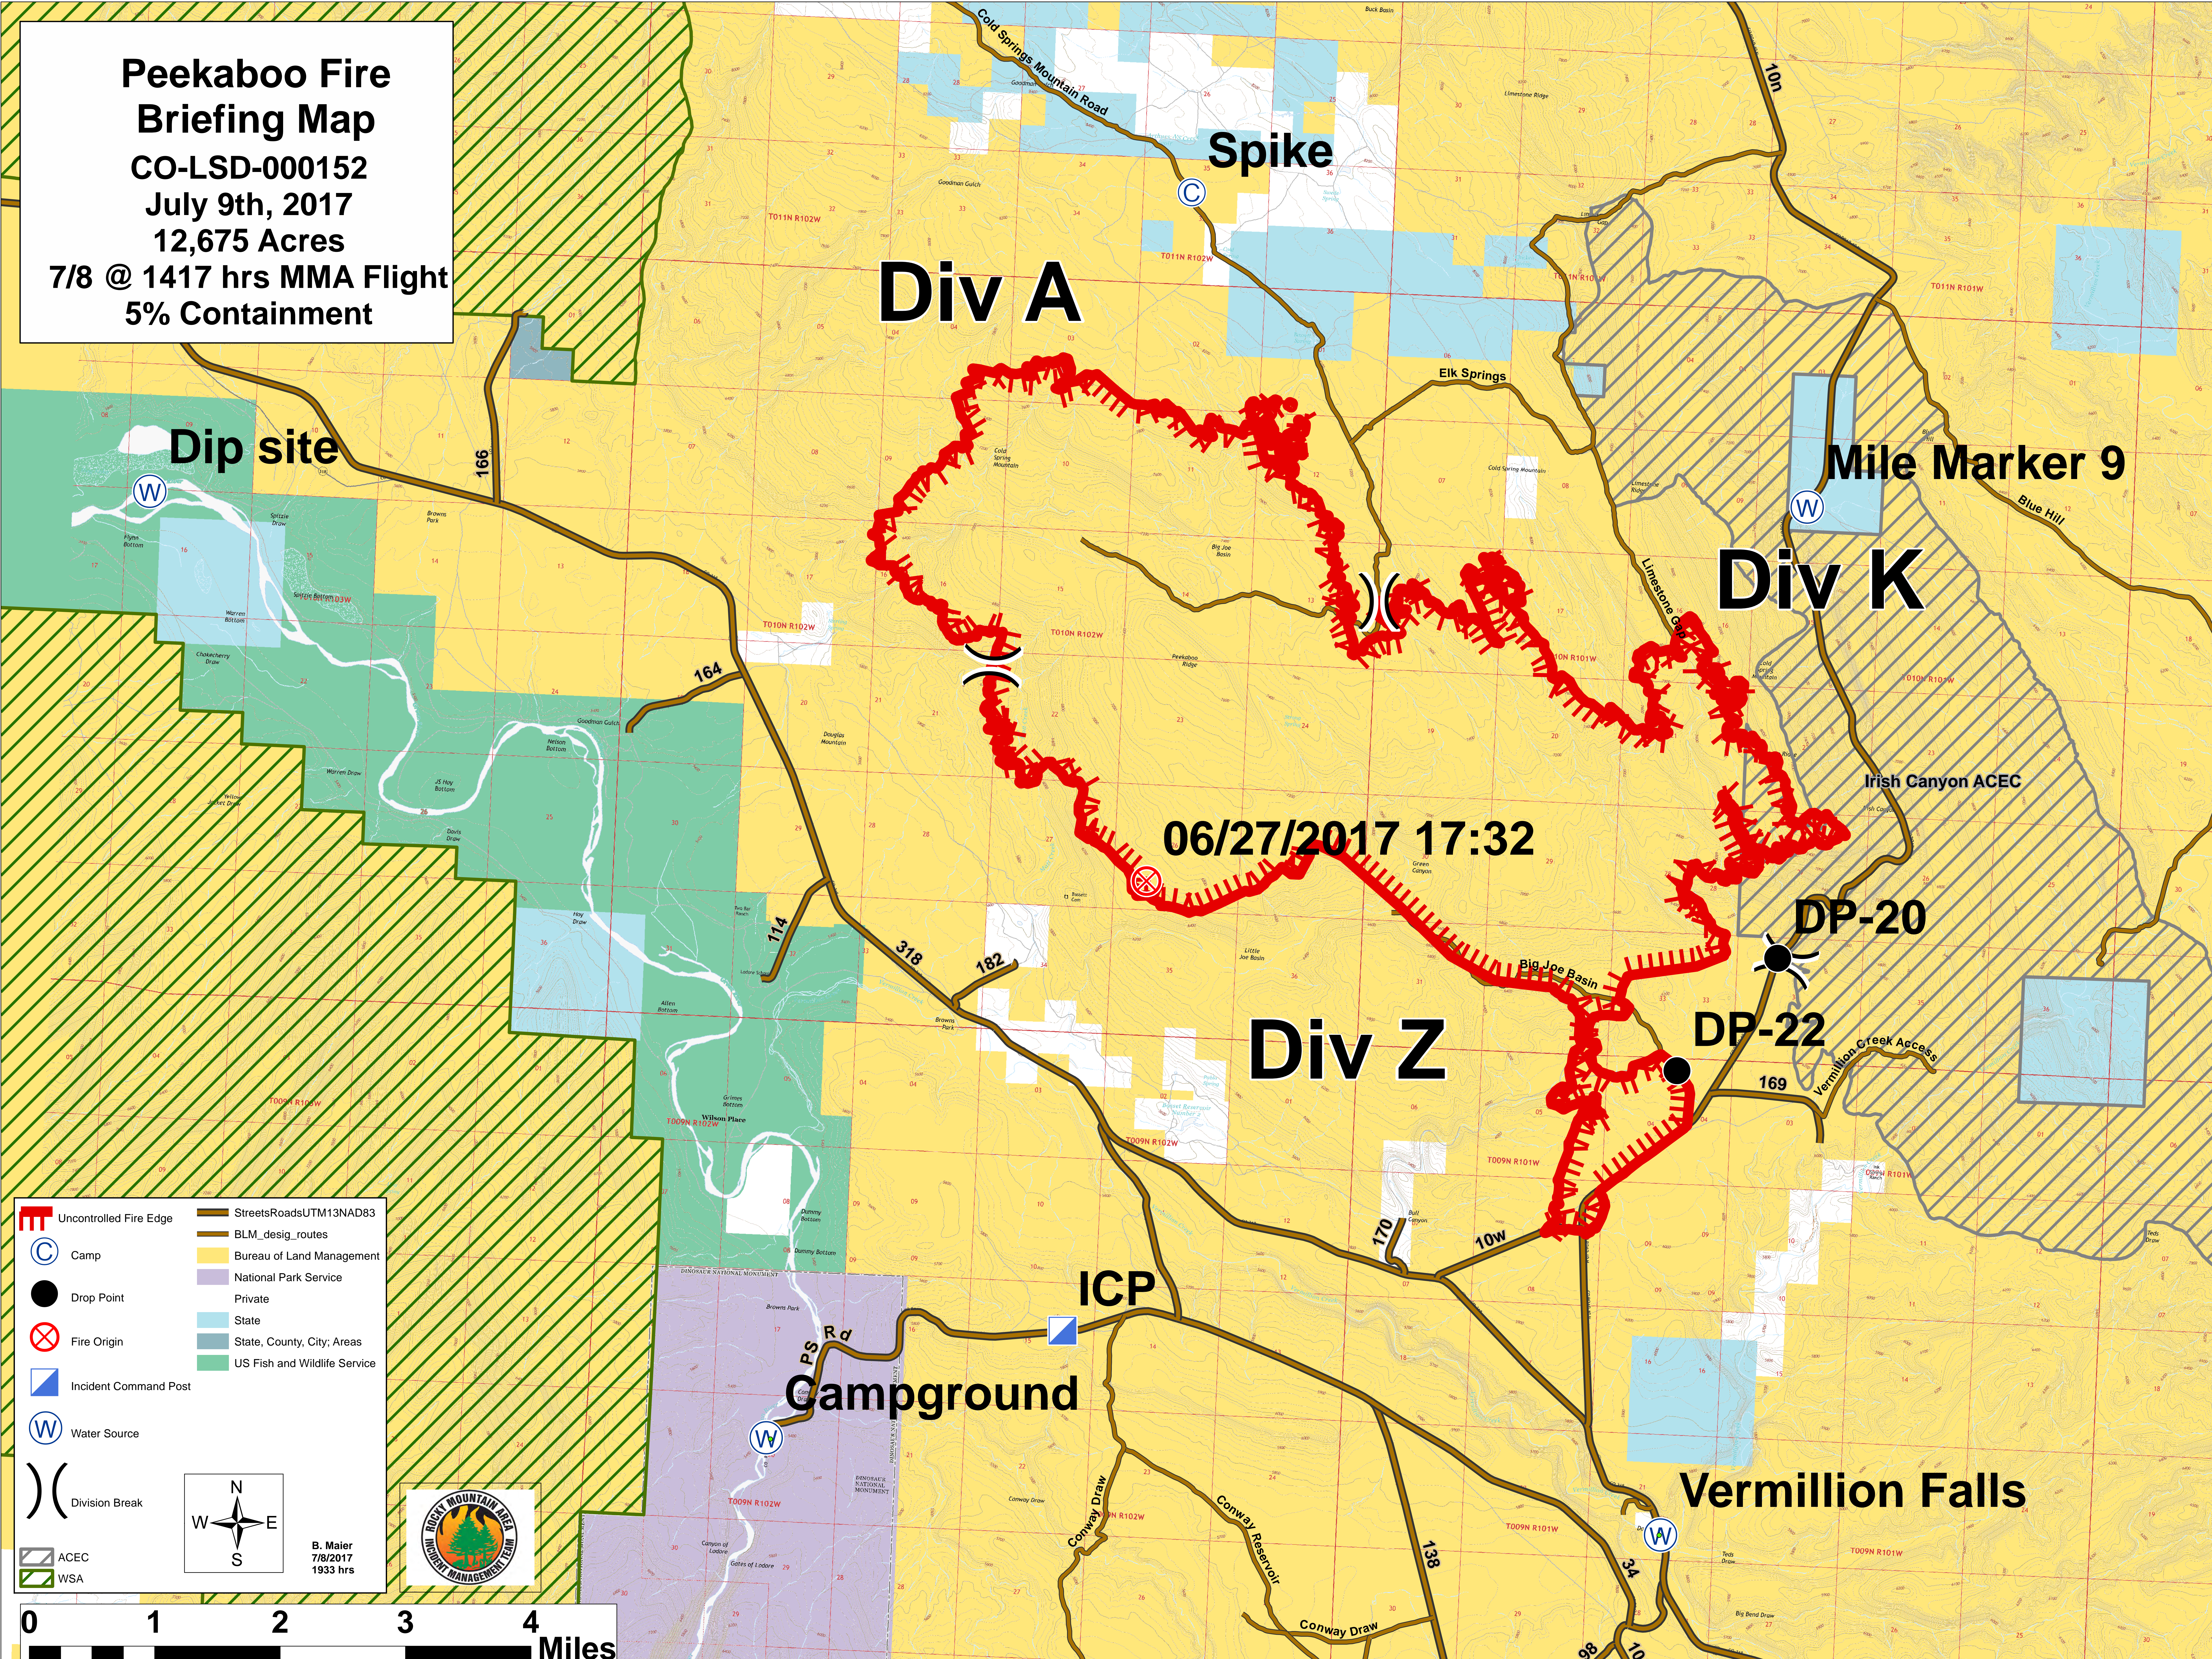

Peekaboo Fire Briefing Map
CO-LSD-000152
July 9th, 2017
12,675 Acres
7/8 @ 1417 hrs MMA Flight
5% Containment

Uncontrolled Fire Edge	Streets/Roads UTM13NAD83
Camp	BLM_desig_routes
Drop Point	Bureau of Land Management
Fire Origin	National Park Service
Incident Command Post	Private
Water Source	State, County, City, Areas
Division Break	US Fish and Wildlife Service

N
W E
S

ACEC
 WSA

B. Maier
7/8/2017
1933 hrs