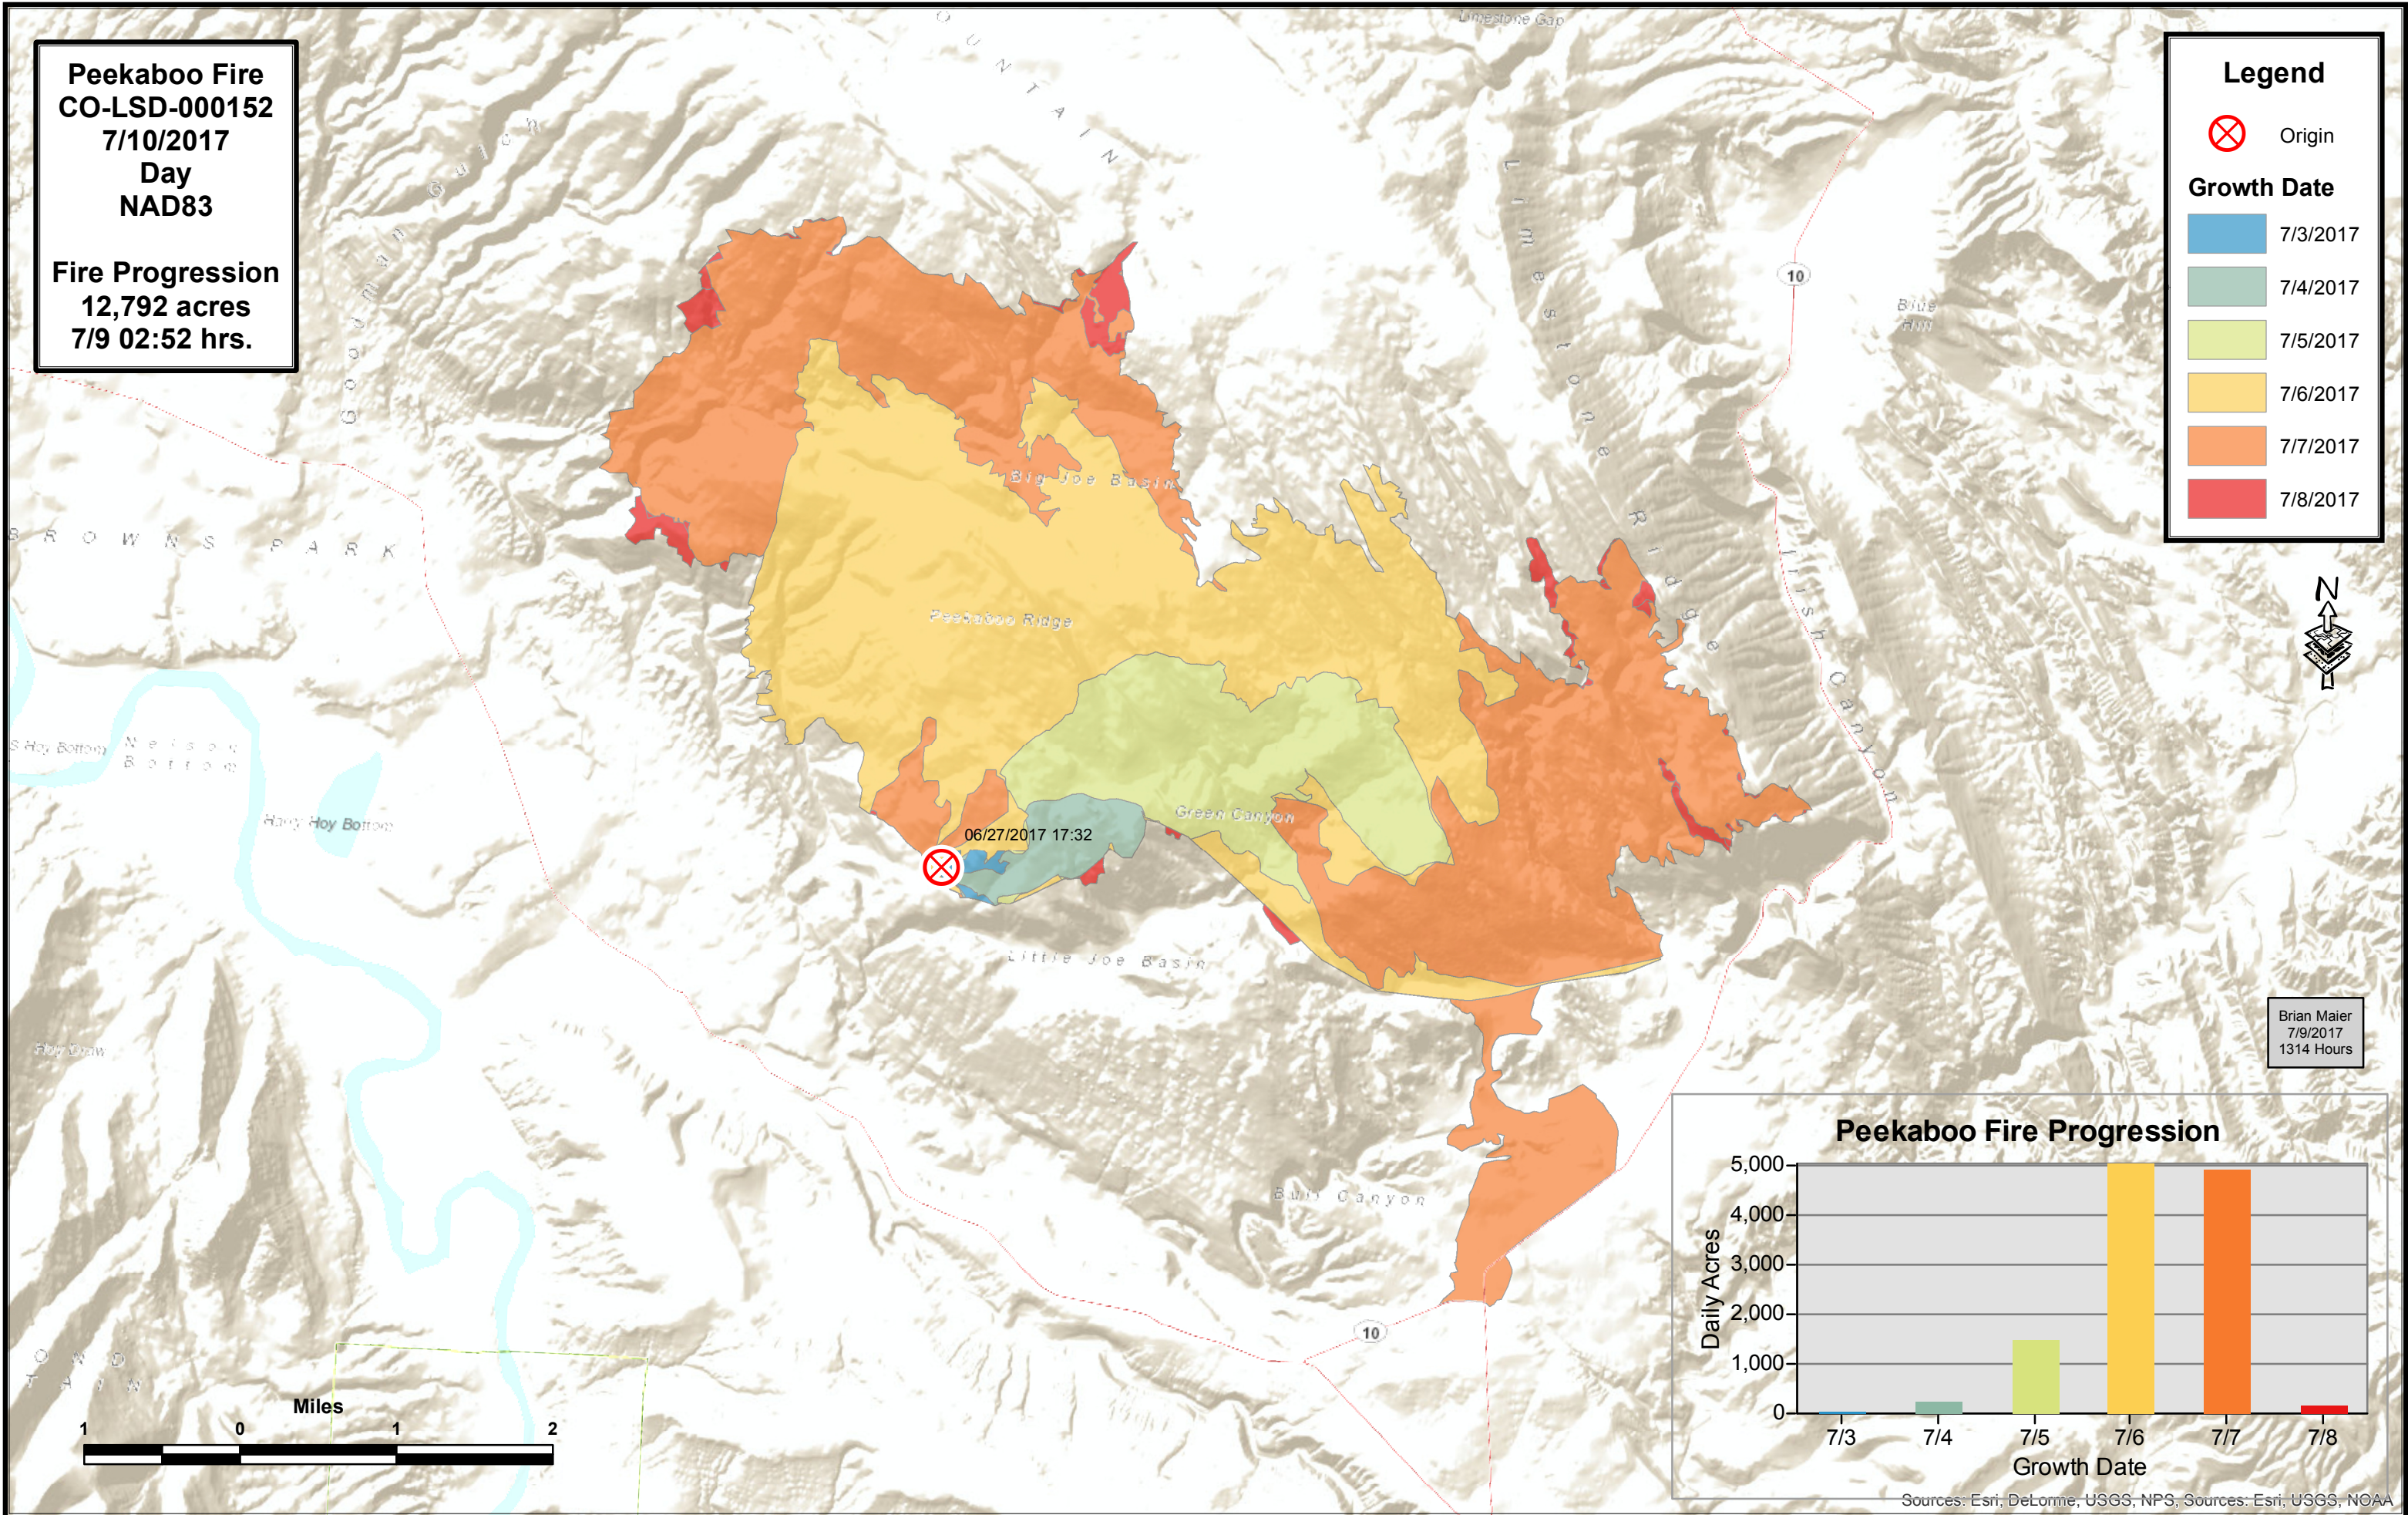

Peekaboo Fire
CO-LSD-000152
7/10/2017
Day
NAD83

Fire Progression
12,792 acres
7/9 02:52 hrs.

Legend

⊗ Origin

Growth Date

- 7/3/2017
- 7/4/2017
- 7/5/2017
- 7/6/2017
- 7/7/2017
- 7/8/2017

Brian Maier
 7/9/2017
 1314 Hours

Sources: Esri, DeLorme, USGS, NPS, Sources: Esri, USGS, NOAA