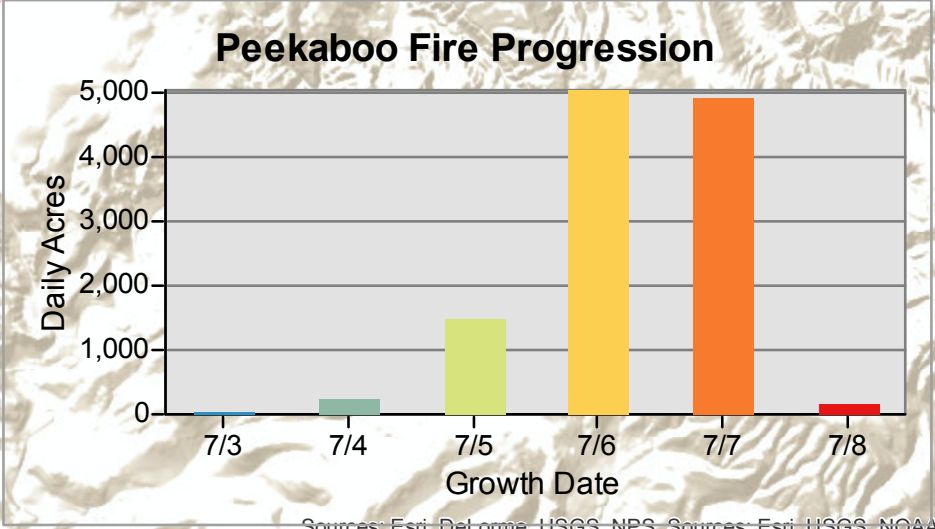

Peekaboo Fire
CO-LSD-000152
7/10/2017
Day
NAD83

Fire Progression
12,792 acres
7/9 02:52 hrs.

Legend

⊗ Origin

Growth Date

- 7/3/2017
- 7/4/2017
- 7/5/2017
- 7/6/2017
- 7/7/2017
- 7/8/2017

Brian Maier
 7/9/2017
 1314 Hours